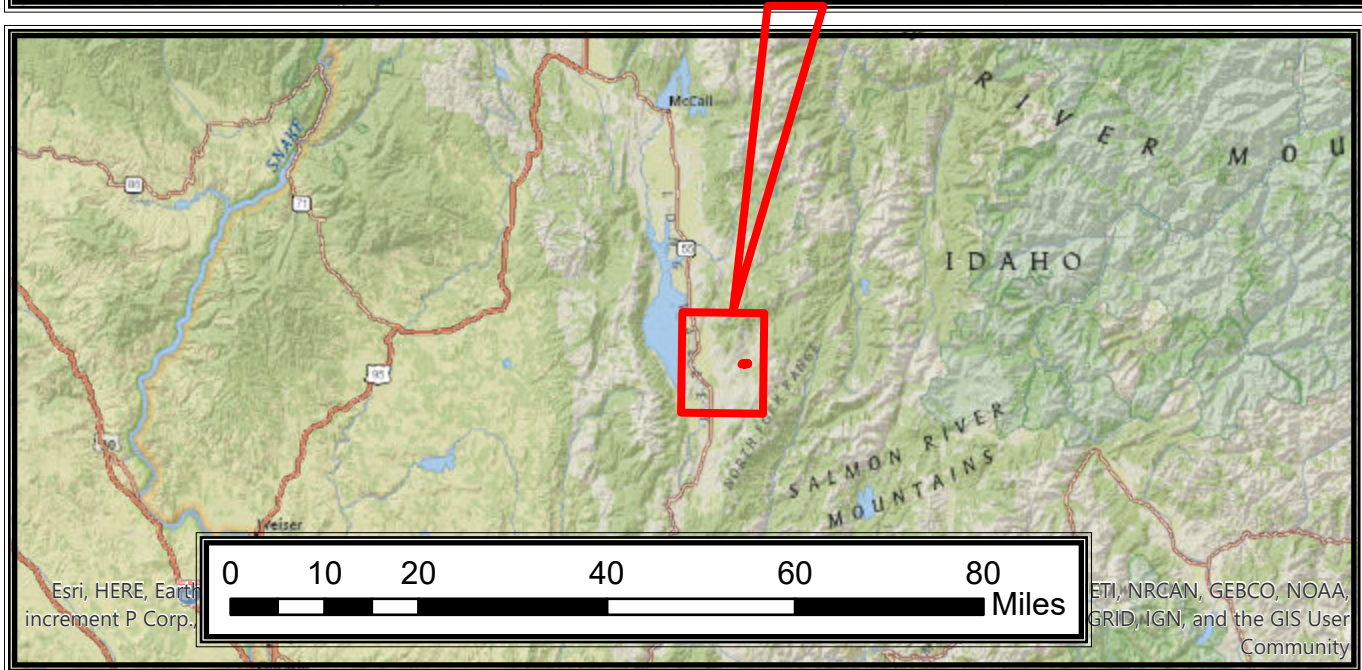

# Wilks Ranch Brokers - ID

 55 Acres Near Cascade

Esri, HERE, iPC, National Geographic, Esri, Garmin, HERE, UNEP-WCMC, USGS, NASA, ESA, METI, NRCAN, GEBCO, NOAA, increment P Corp., USDA FSA, DigitalGlobe, GeoEye, CNES/Airbus DS, Source: Esri, DigitalGlobe, GeoEye, Earthstar Geographics, CNES/Airbus DS, USDA, USGS, AeroGRID, IGN, and the GIS User Community