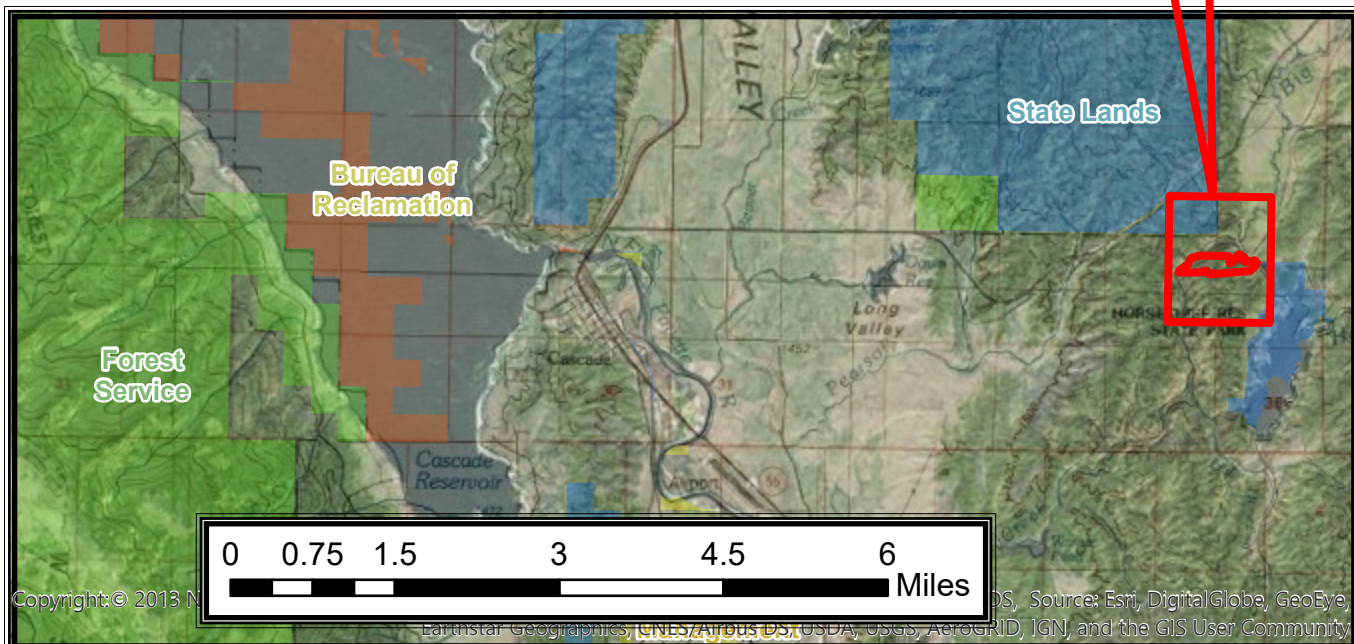

Wilks Ranch Brokers - ID

- 55 Acres Near Cascade
- ID_Detailed_Streams
- Bureau of Land Management (BLM)
- US Forest Service (USFS)
- State

State Lands

Big Creek

Copyright © 2013 National Geographic Society, i-cubed, DigitalGlobe, Source: Esri, DigitalGlobe, GeoEye, Earthstar Geographics, CNES/Airbus DS, USDA, USGS, AeroGRID, IGN, and the GIS User Community