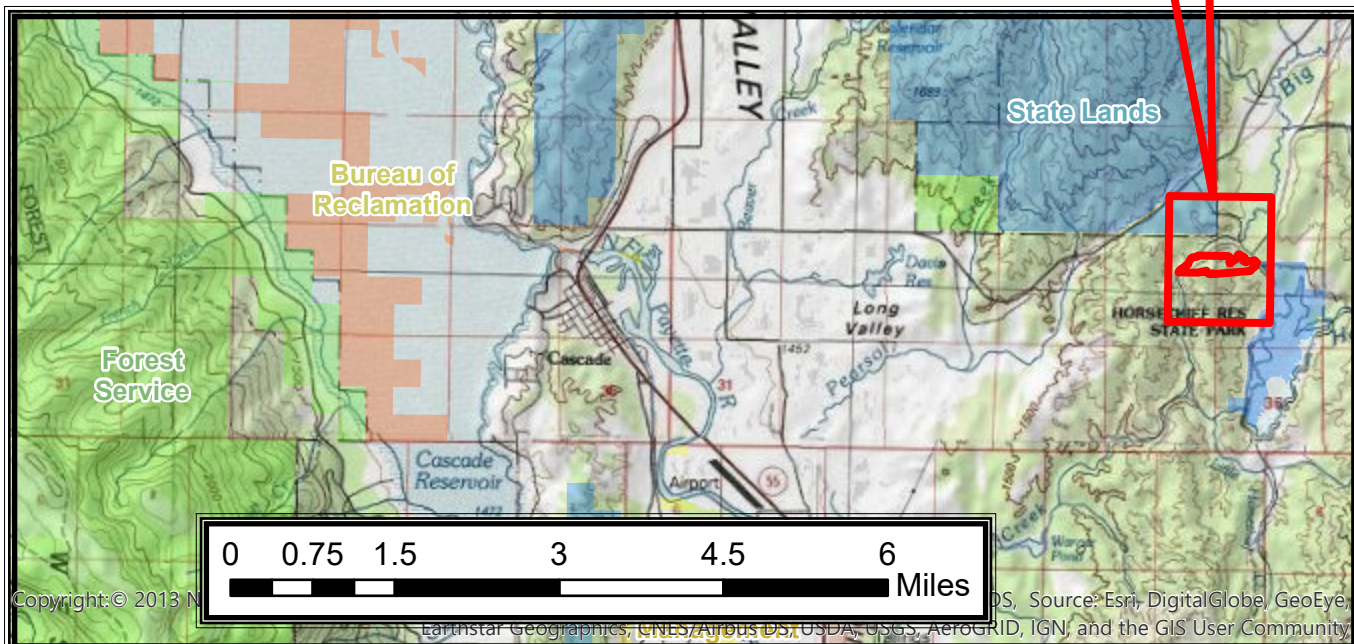

# Wilks Ranch Brokers - ID

- 55 Acres Near Cascade
- ID\_Detailed\_Streams
- Bureau of Land Management (BLM)
- US Forest Service (USFS)
- State

State Lands

Big Creek

5157 T

5447 T

5115

5090 T

Picnic Area

Copyright: © 2013 National Geographic Society, i-cubed, DigitalGlobe, Source: Esri, DigitalGlobe, GeoEye, Earthstar Geographics, CNES/Airbus DS, USDA, USGS, AeroGRID, IGN, and the GIS User Community