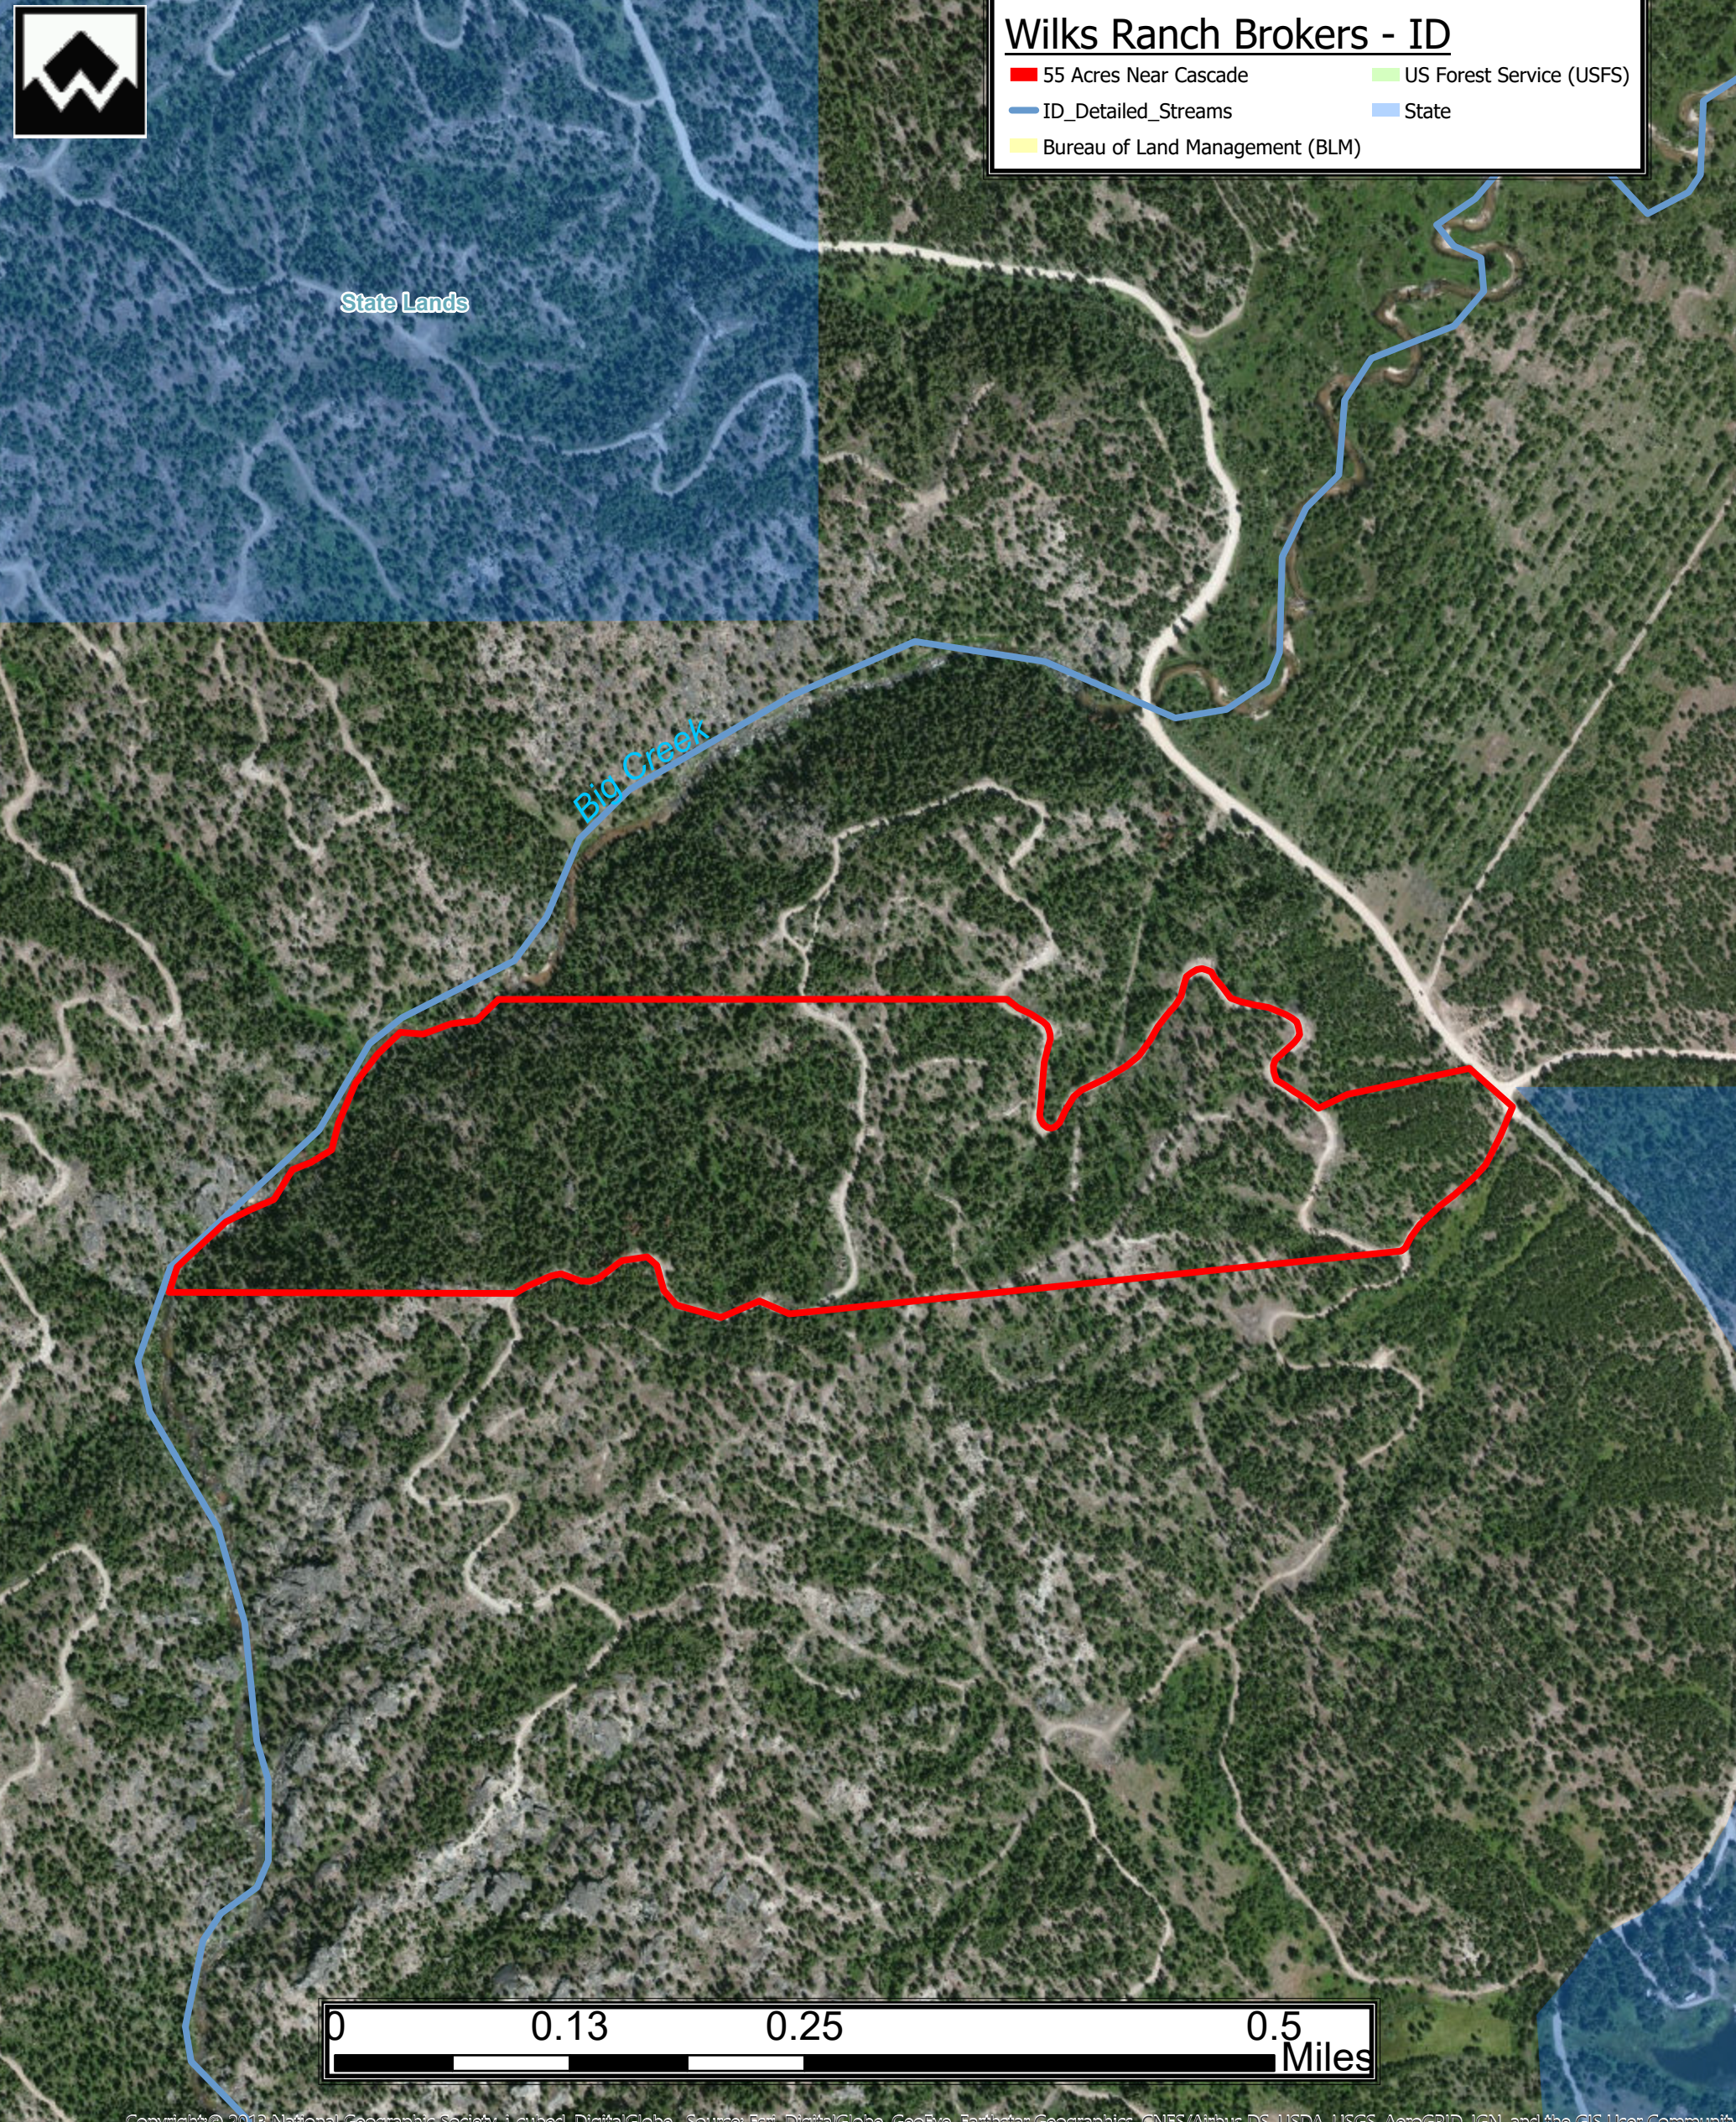

Wilks Ranch Brokers - ID

- 55 Acres Near Cascade
- ID_Detailed_Streams
- Bureau of Land Management (BLM)
- US Forest Service (USFS)
- State

Copyright © 2013 National Geographic Society, i-cubed, DigitalGlobe, Source: Esri, DigitalGlobe, GeoEye, Earthstar Geographics, CNES/Airbus DS, USDA, USGS, AeroGRID, IGN, and the GIS User Community

Author: Ryan Mechling
Date Exported: 9/3/2019

Copyright © 2013 National Geographic Society, i-cubed, DigitalGlobe, Source: Esri, DigitalGlobe, GeoEye, Earthstar Geographics, CNES/Airbus DS, USDA, USGS, AeroGRID, IGN, and the GIS User Community