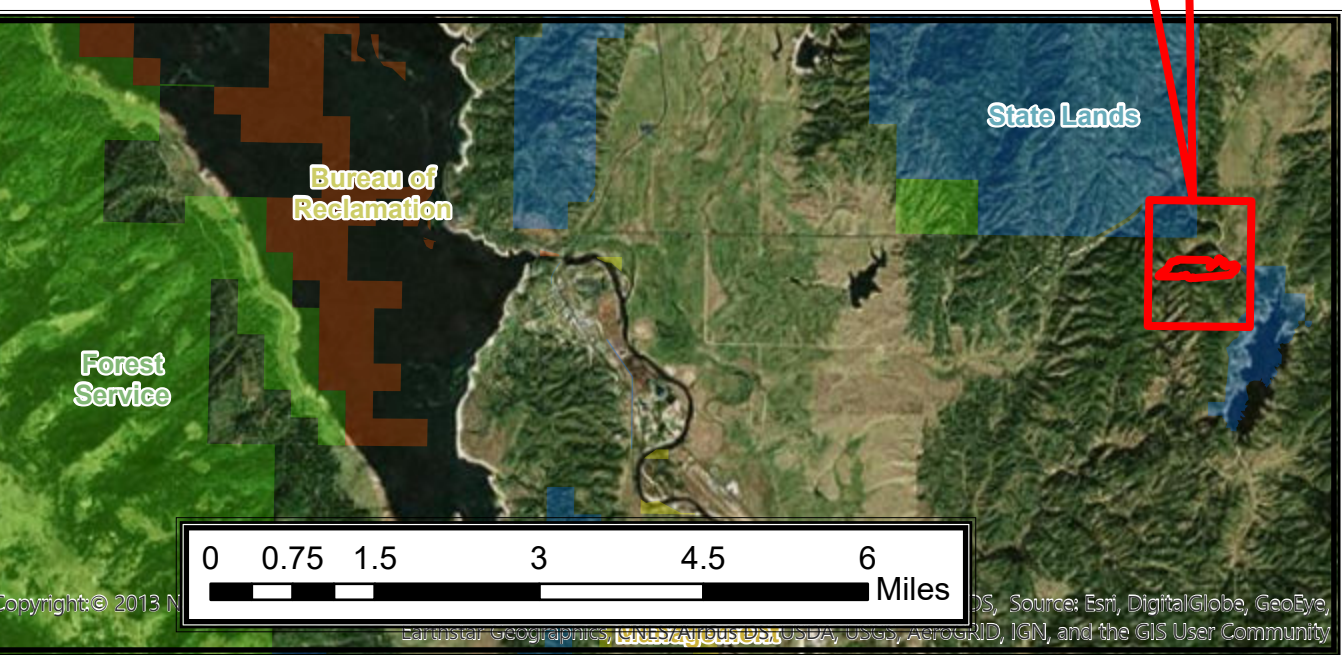

Wilks Ranch Brokers - ID

- 55 Acres Near Cascade
- ID_Detailed_Streams
- Bureau of Land Management (BLM)
- US Forest Service (USFS)
- State

Copyright © 2013 National Geographic Society, i-cubed, DigitalGlobe, Source: Esri, DigitalGlobe, GeoEye, Earthstar Geographics, CNES/Airbus DS, USDA, USGS, AeroGRID, IGN, and the GIS User Community