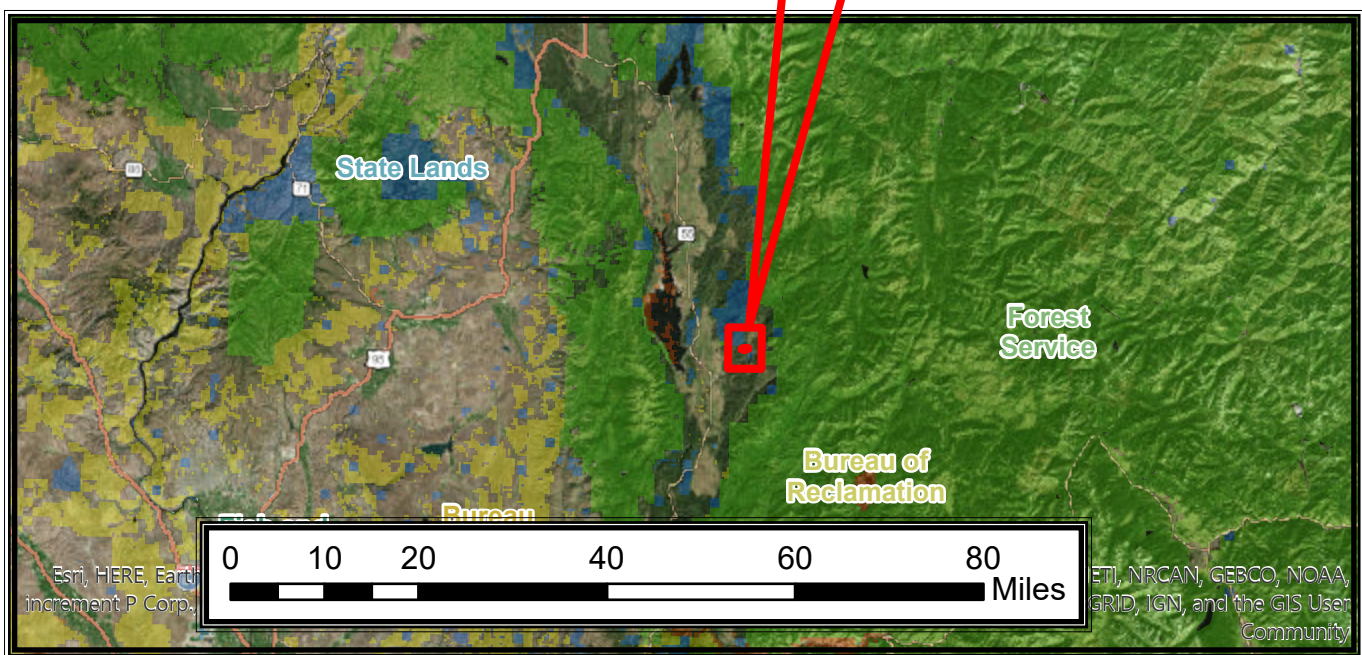

Wilks Ranch Brokers - ID

- 55 Acres Near Cascade
- ID_Detailed_Streams
- Bureau of Land Management (BLM)
- US Forest Service (USFS)
- State

USDA FSA, DigitalGlobe, GeoEye, Esri, HERE, iPC, National Geographic, Esri, Garmin, HERE, UNEP-WCMC, USGS, NASA, ESA, METI, NRCAN, GEBCO, NOAA, increment P Corp., Source: Esri, DigitalGlobe, GeoEye, Earthstar Geographics, CNES/Airbus DS, USDA, USGS, AeroGRID, IGN, and the GIS User Community