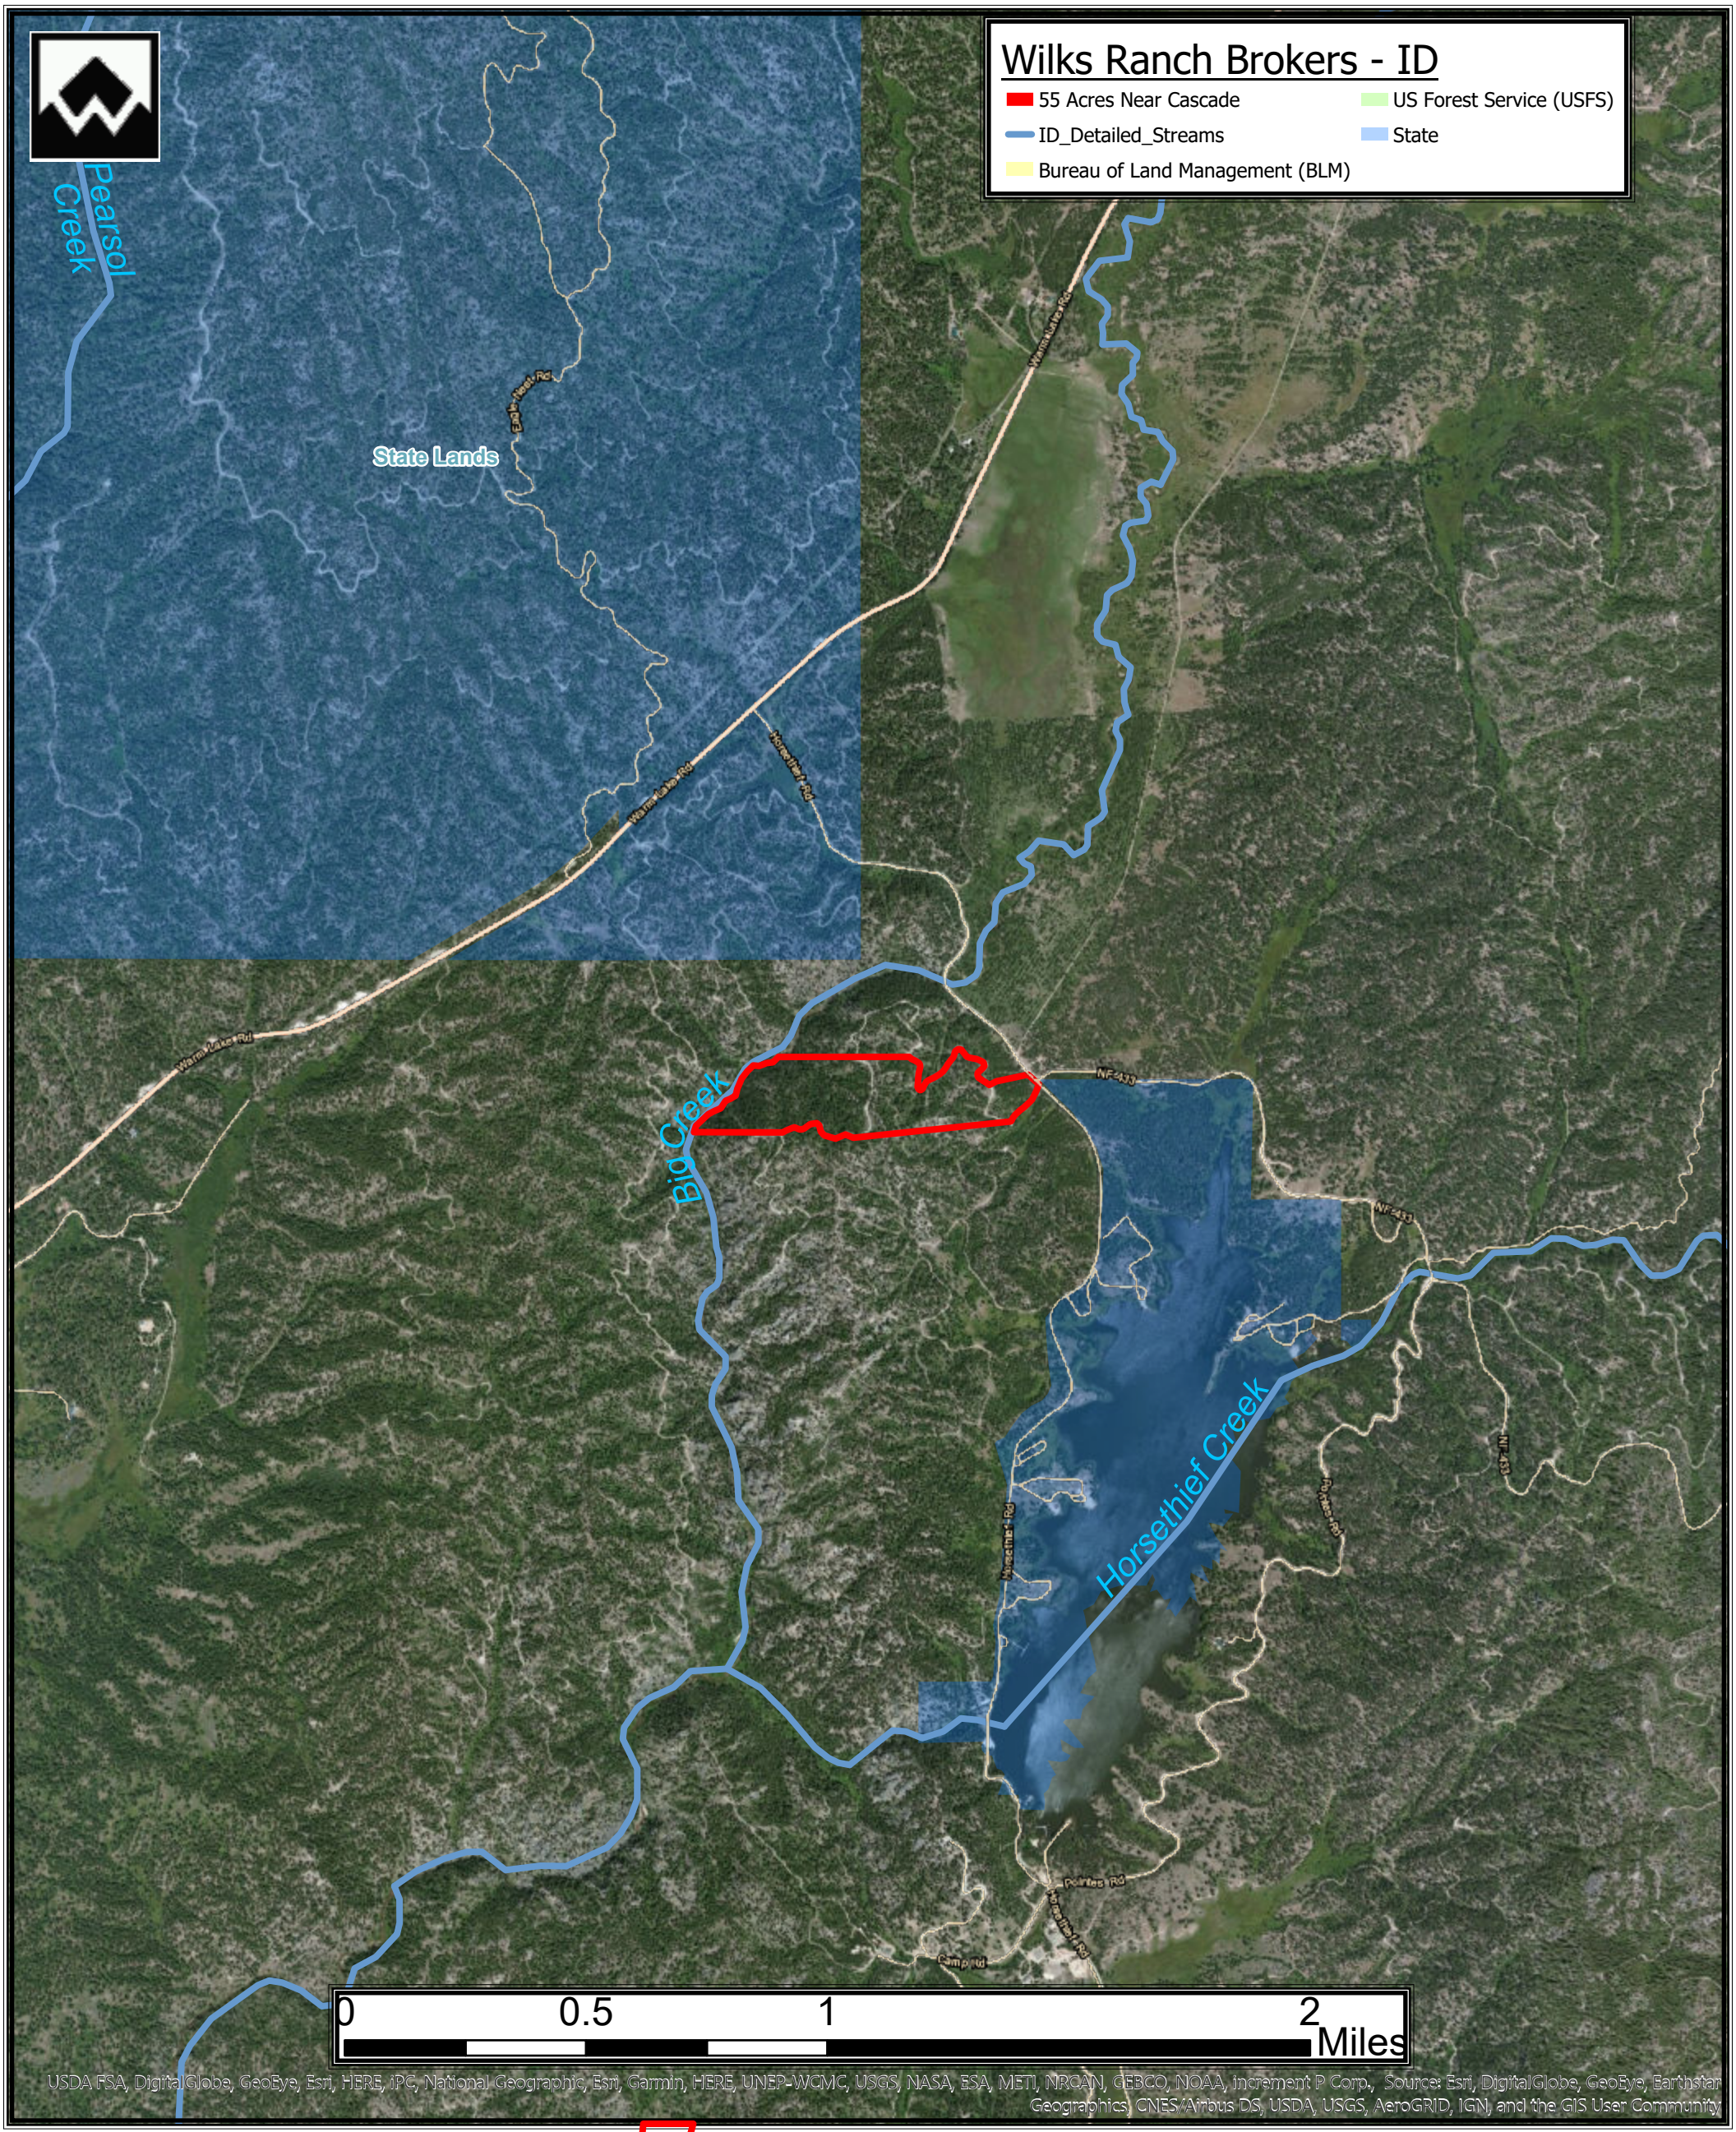

Wilks Ranch Brokers - ID

- 55 Acres Near Cascade
- ID_Detailed_Streams
- Bureau of Land Management (BLM)
- US Forest Service (USFS)
- State

USDA FSA, DigitalGlobe, GeoEye, Esri, HERE, iPC, National Geographic, Esri, Garmin, HERE, UNEP-WCMC, USGS, NASA, ESA, METI, NRCAN, GEBCO, NOAA, increment P Corp., Source: Esri, DigitalGlobe, GeoEye, Earthstar Geographics, CNES/Airbus DS, USDA, USGS, AeroGRID, IGN, and the GIS User Community

Author: Ryan Mechling
Date Exported: 9/3/2019

Esri, HERE, Earthstar, increment P Corp., METI, NRCAN, GEBCO, NOAA, GRID, IGN, and the GIS User Community