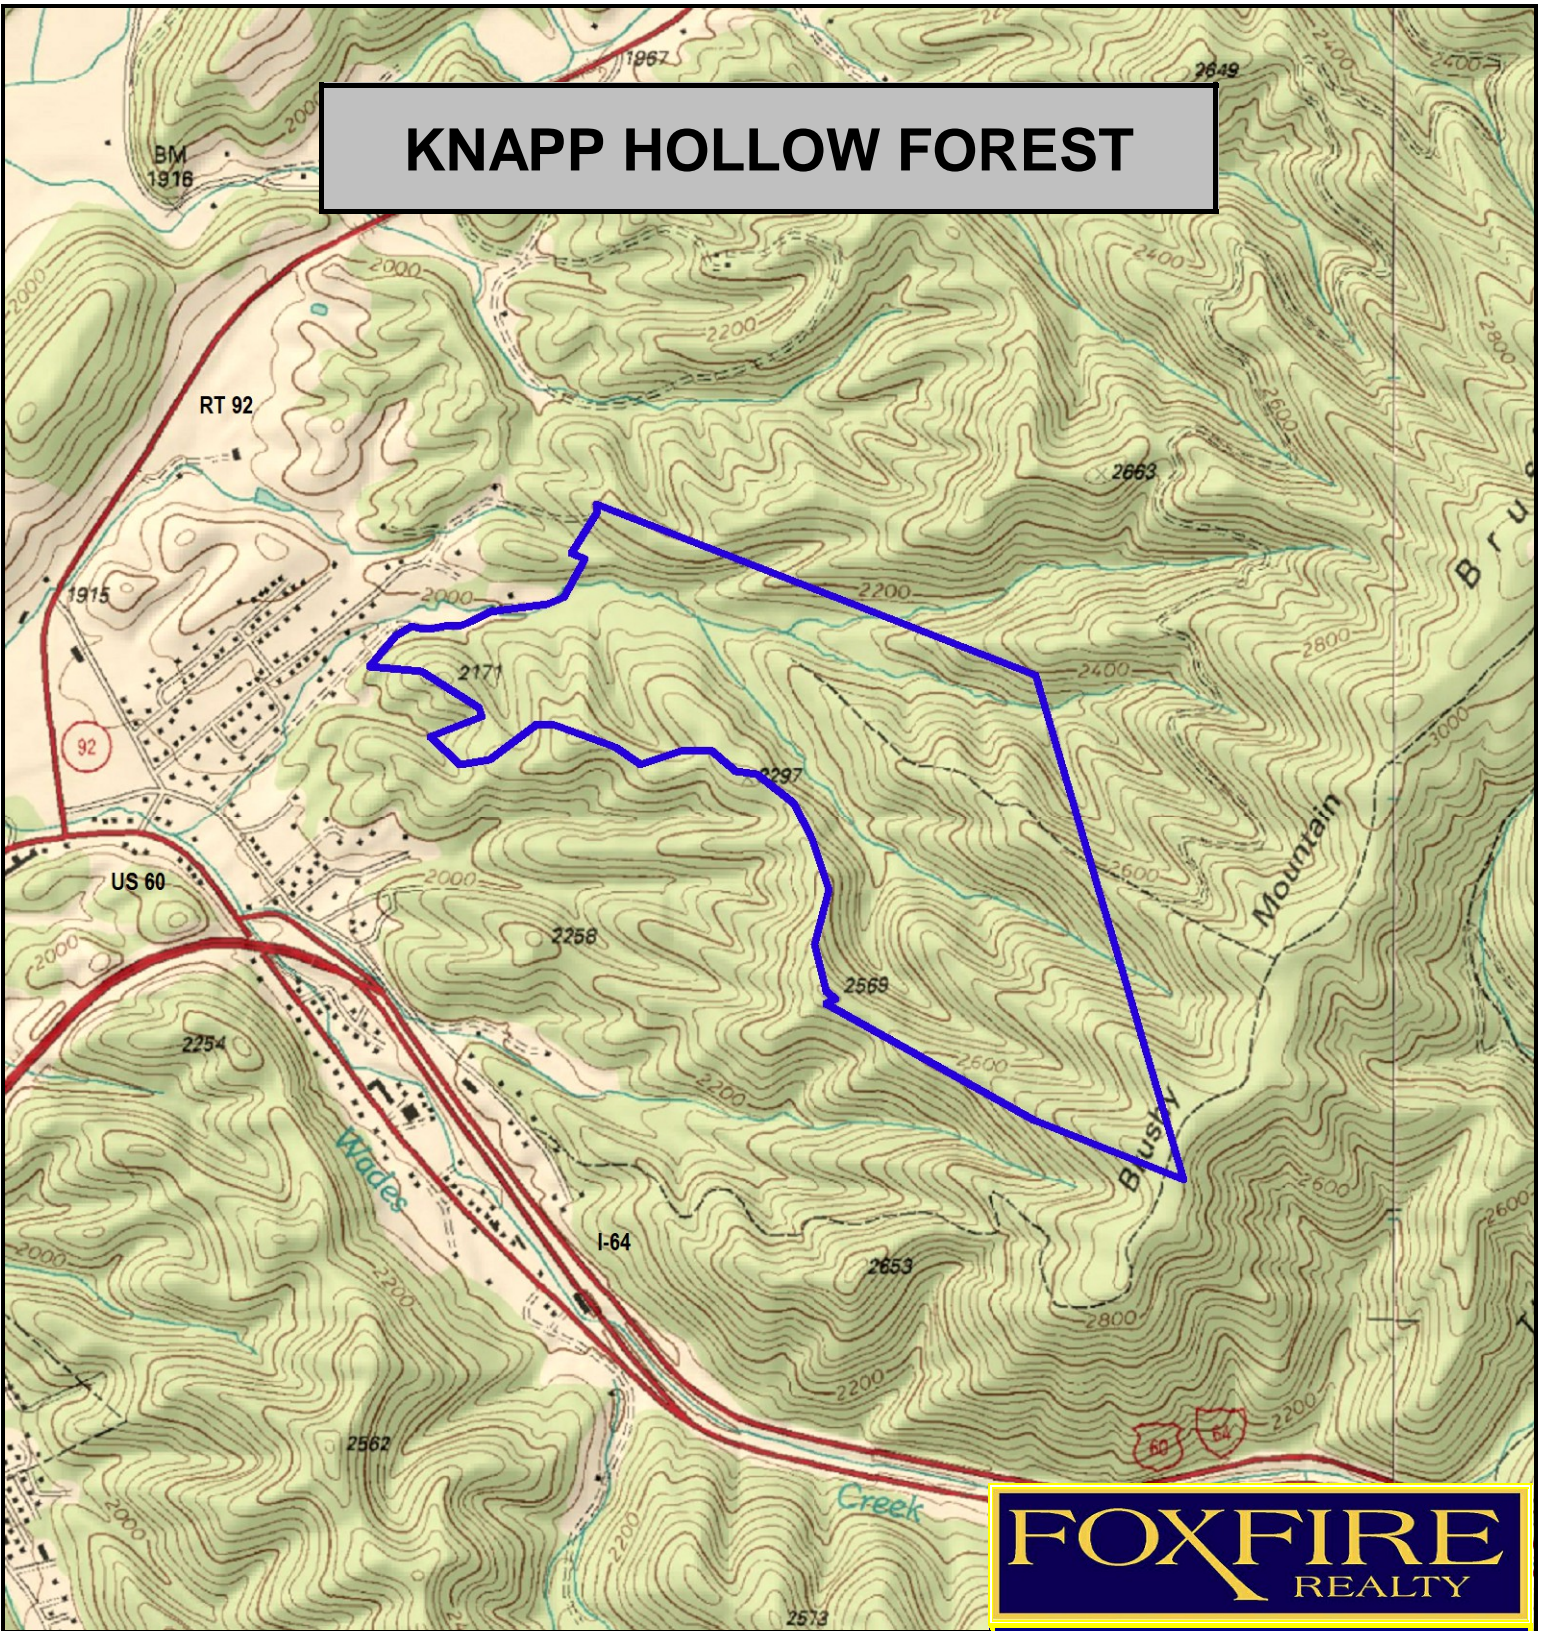

KNAPP HOLLOW FOREST

FOXFIRE
REALTY

KNAPP HOLLOW FOREST, Greenbrier County, WV (topographic map)
Elevation Range: 2031' - 2949' +/-; Google Coordinates:
LAT 37.806581 (N), LON -80.276152 (W)
This map is for general location purposes only. Consult a licensed land
surveyor for actual boundary location and acreage.

RICHARD GRIST, Broker - Auctioneer - Forester
304.646.8837 Richard@Foxfirenation.com
WWW.FOXFIRENATION.COM

FOR TOPO MAP SCALE 1:18000 1 INCH = 1,500 FT.