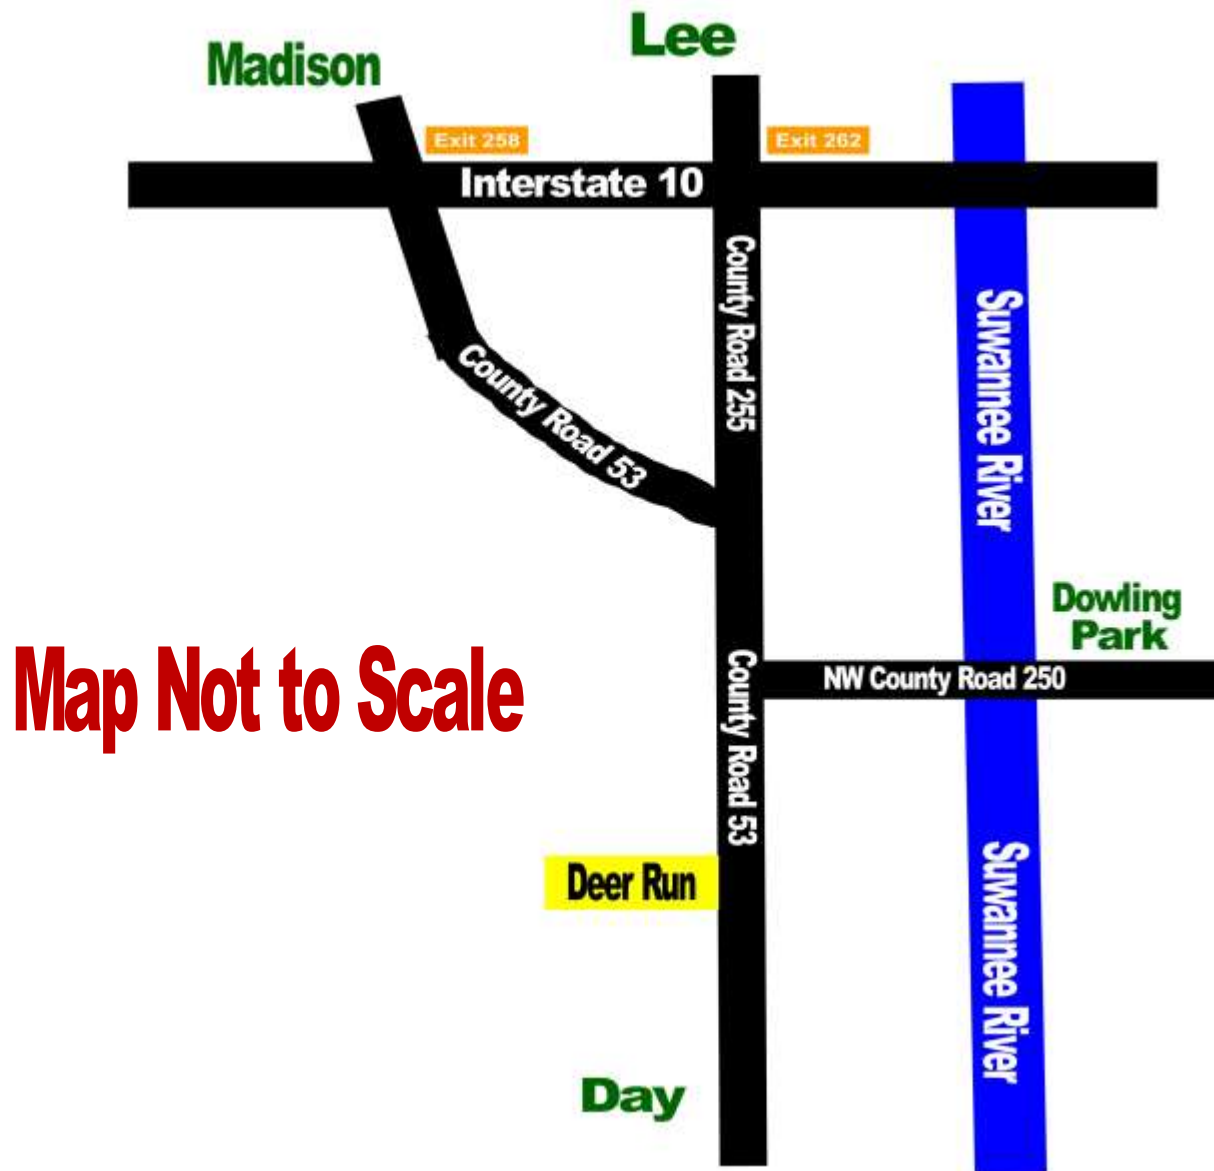

## Deer Run Directions

### Directions to Deer Run

1. Take I-10 West to Exit 262 (32 miles from Interstate 75/Interstate 10 Interchange)
2. Turn LEFT onto CR-255 heading South of Interstate 10
3. Continue Heading South on CR-255 which merges into CR-53 (Estate 14 will be 10.6 miles south of Interstate 10 on your RIGHT)
4. Use the Deer Run Sales Plat.