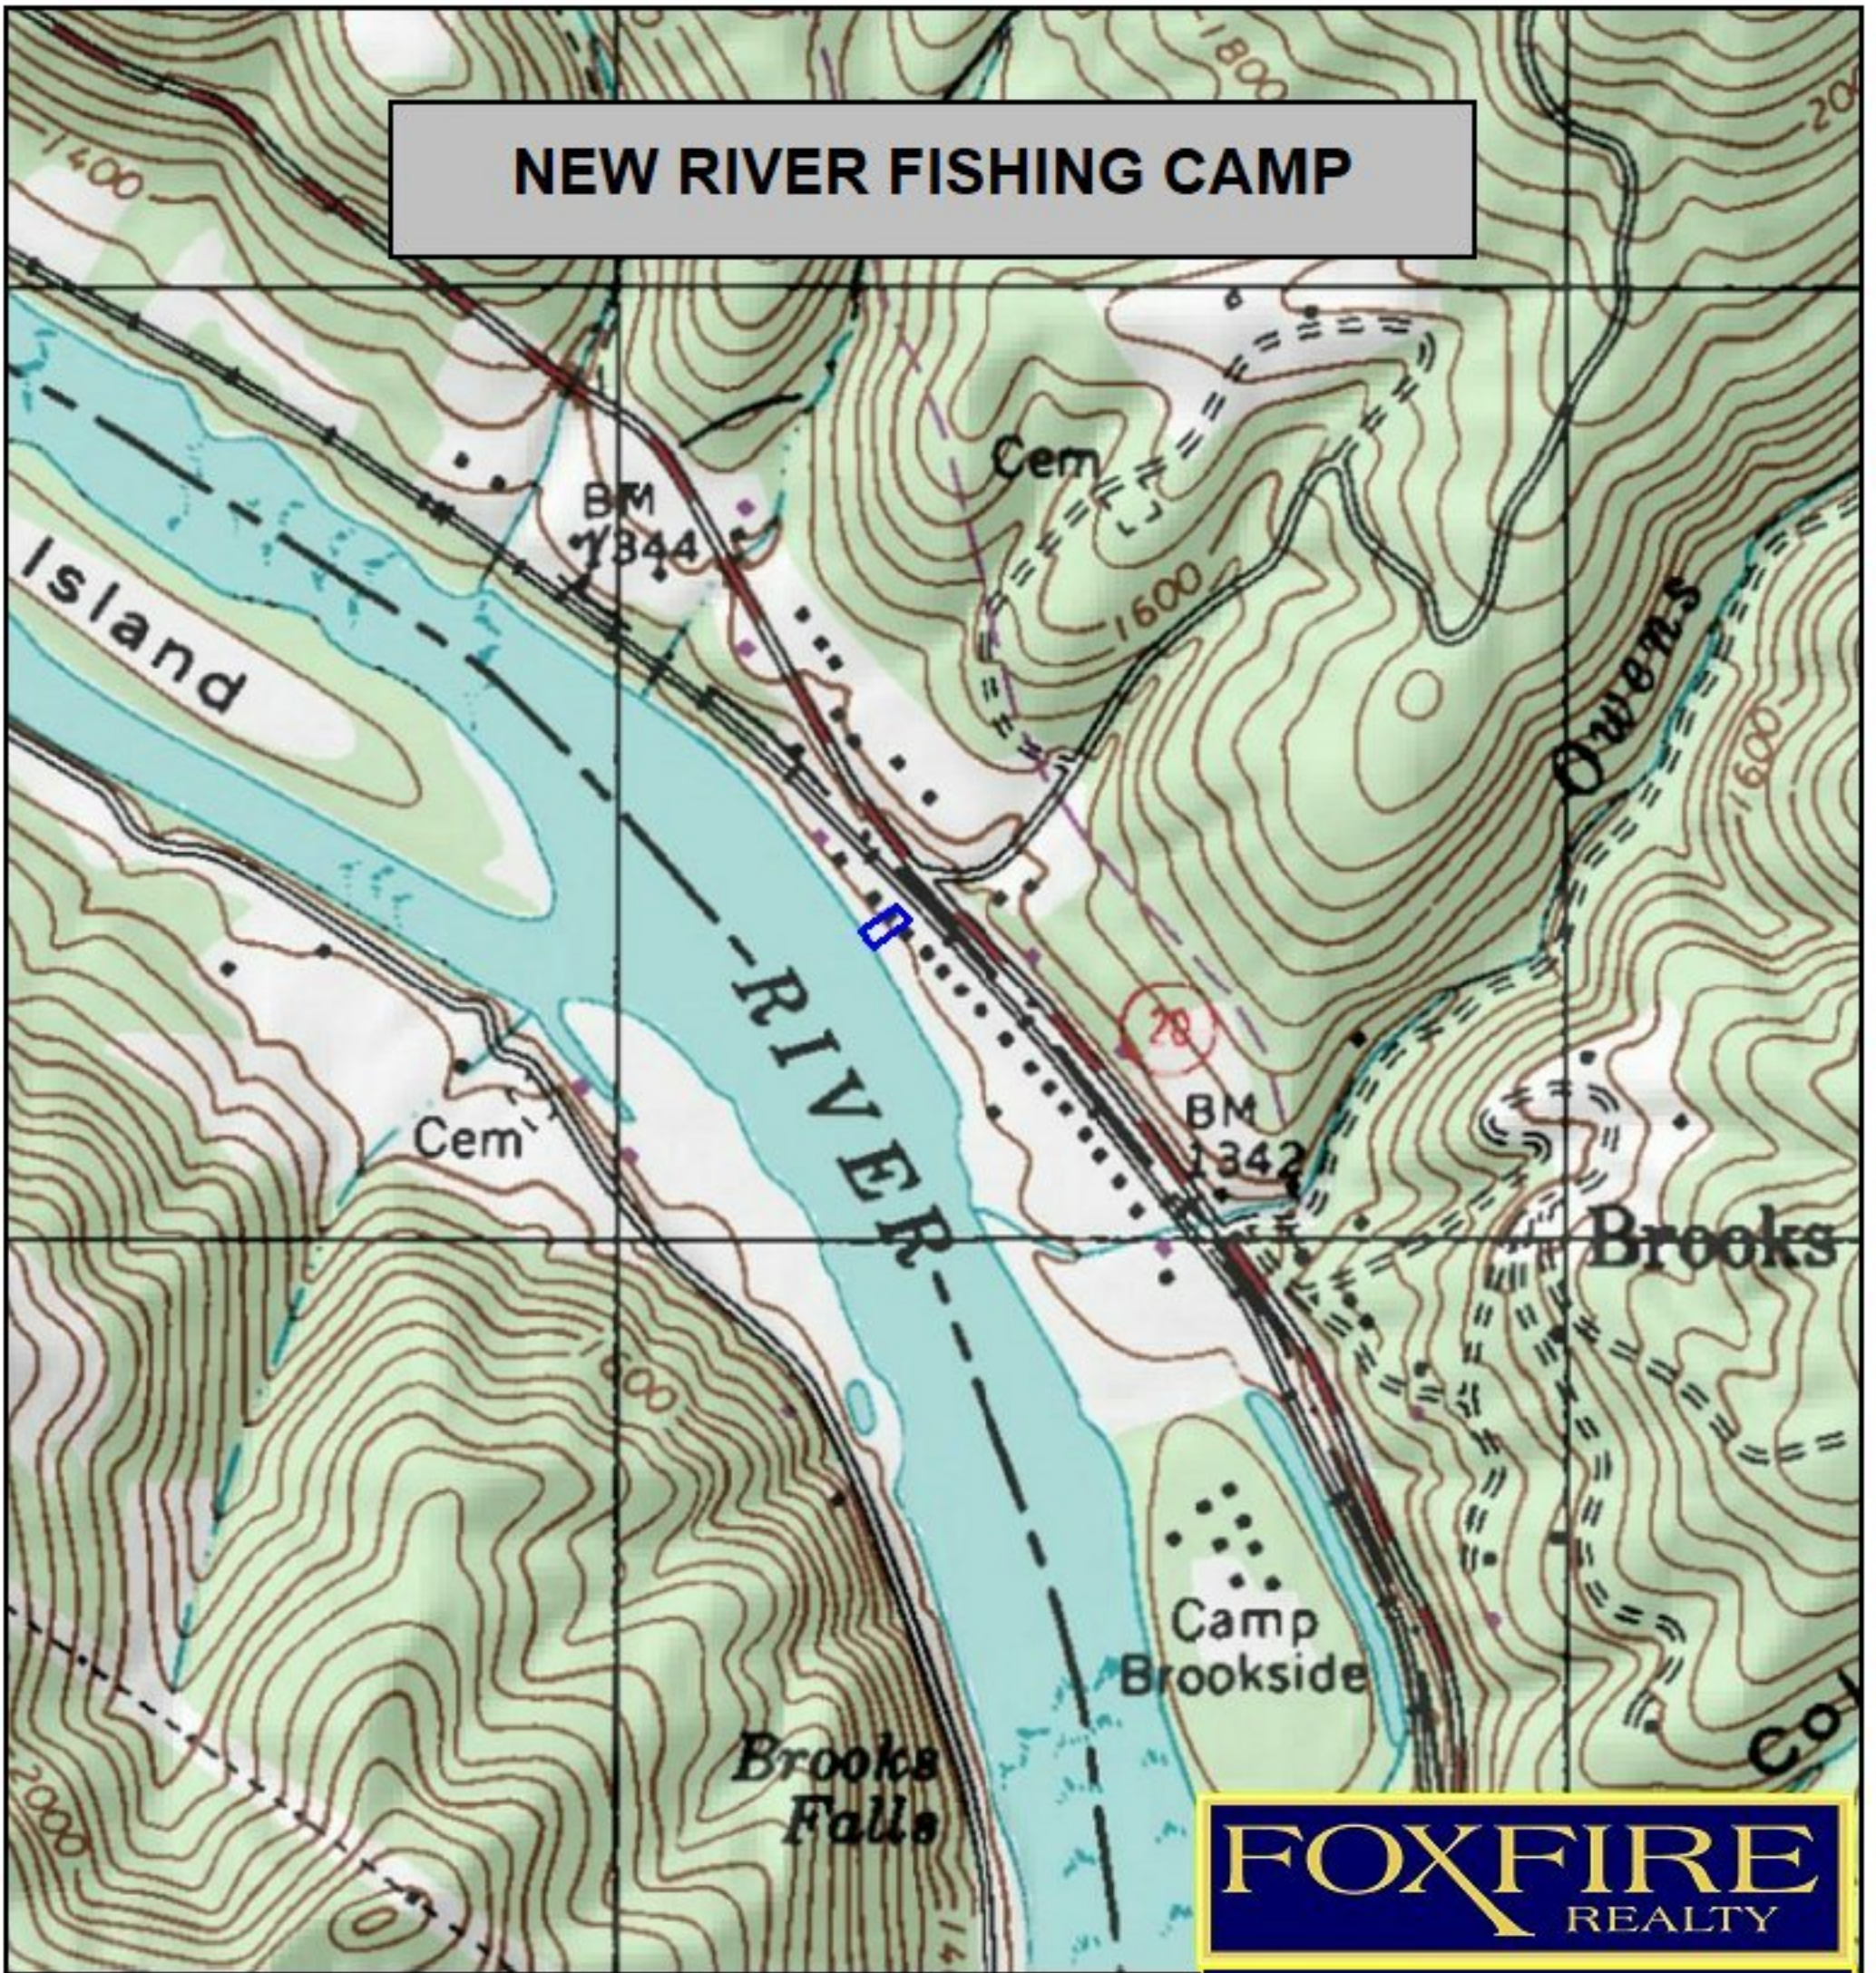

# NEW RIVER FISHING CAMP

**FOXFIRE**  
REALTY

NEW RIVER FISHING CAMP, Summers County, WV (topographic map)  
Elevation: 1330' +/-; Google Coordinates:  
LAT 37.727247 (N), LON -80.894299 (W)  
This map is for general location purposes only. Consult a licensed land  
surveyor for actual boundary location and acreage.

RICHARD GRIST, Broker - Auctioneer - Forester  
304.646.8837 Richard@Foxfirenation.com  
WWW.FOXFIRENATION.COM

FOR TOPO MAP

SCALE 1:9600

1 INCH = 800 FT.