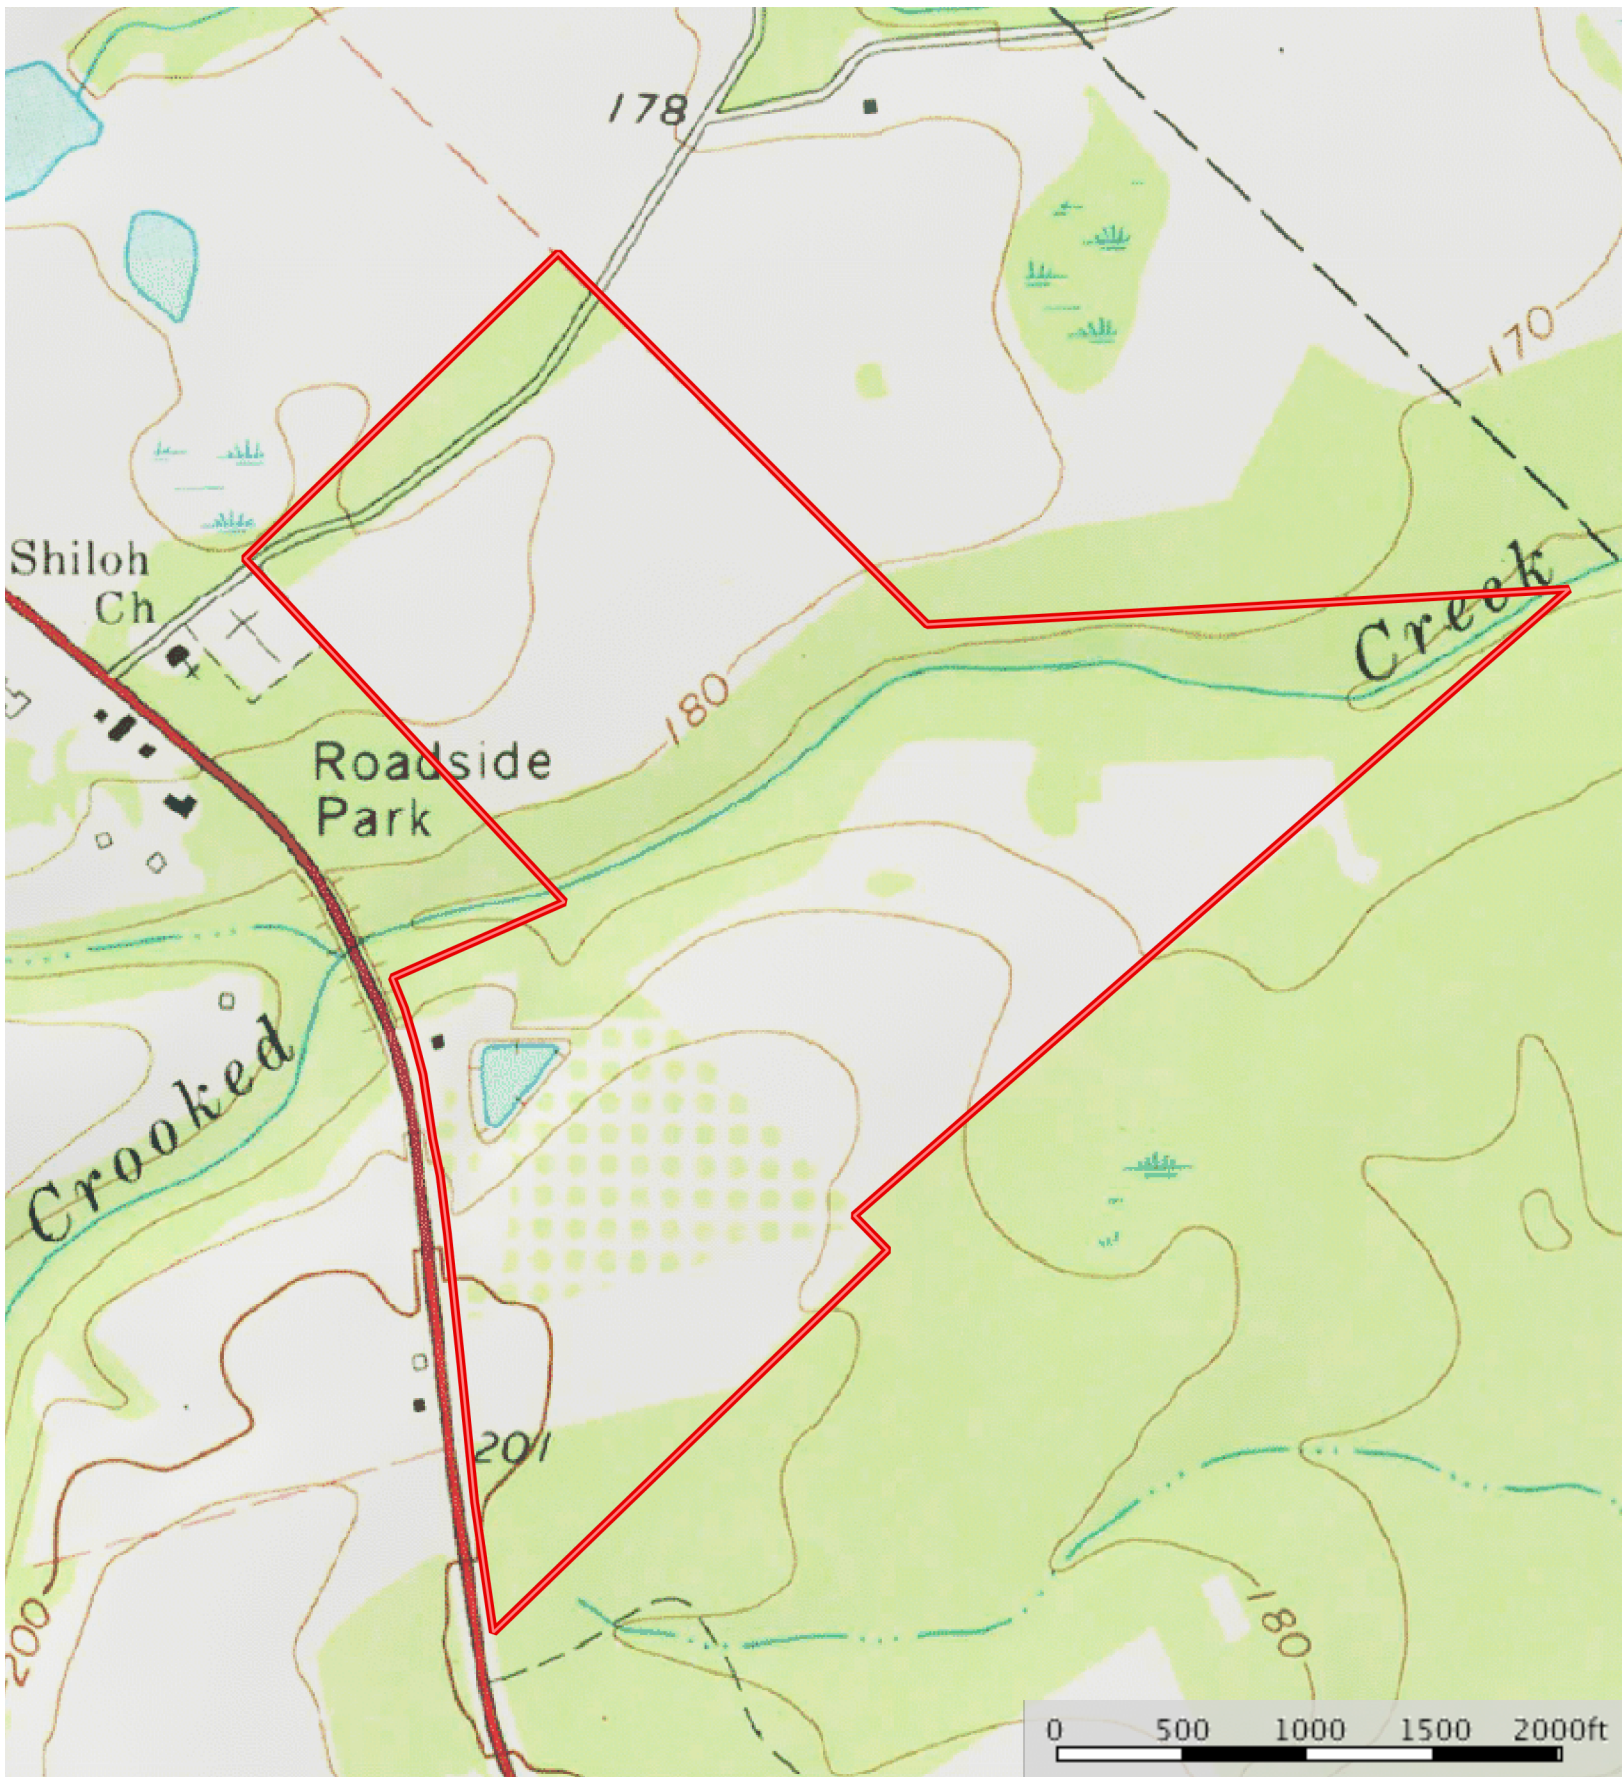

187+/- acres - 2477 S. Highway 19
Wheeler County, Georgia, 187.9 AC +/-

PLANTATION PROPERTIES
&
LAND INVESTMENTS, LLC

 Boundary

Jason Williams
P: 912-764-LAND(5263) or 1-833-GOT-LAND (468-5263)

info@landanddrivers.com

 The information contained herein was obtained from sources deemed to be reliable. MapRight Services makes no warranties or guarantees as to the completeness or accuracy thereof.