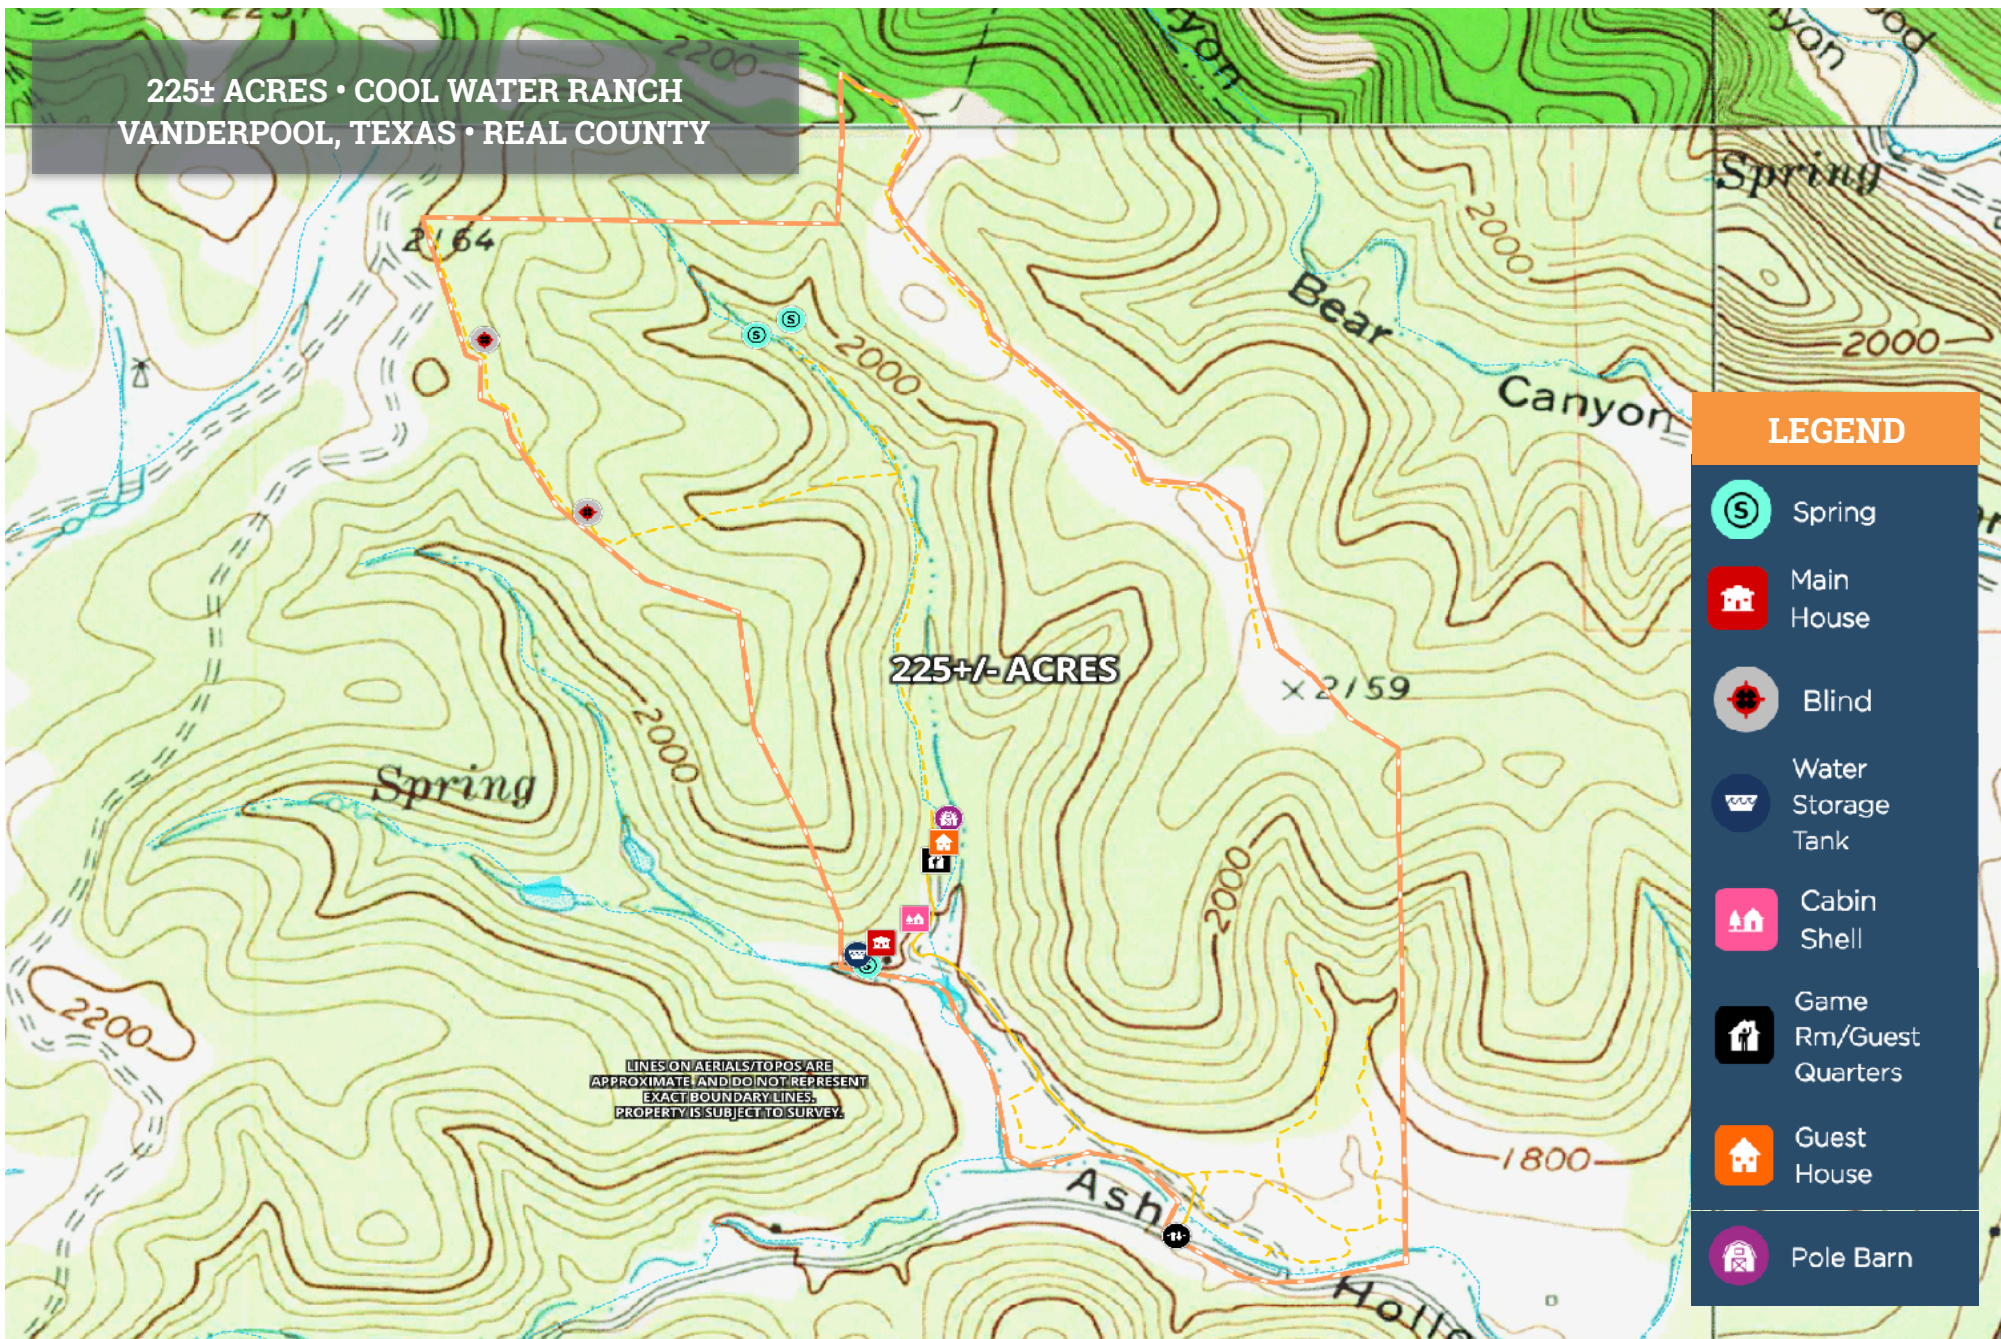

225± ACRES • COOL WATER RANCH
VANDERPOOL, TEXAS • REAL COUNTY

LEGEND

-  Spring
-  Main House
-  Blind
-  Water Storage Tank
-  Cabin Shell
-  Game Rm/Guest Quarters
-  Guest House
-  Pole Barn