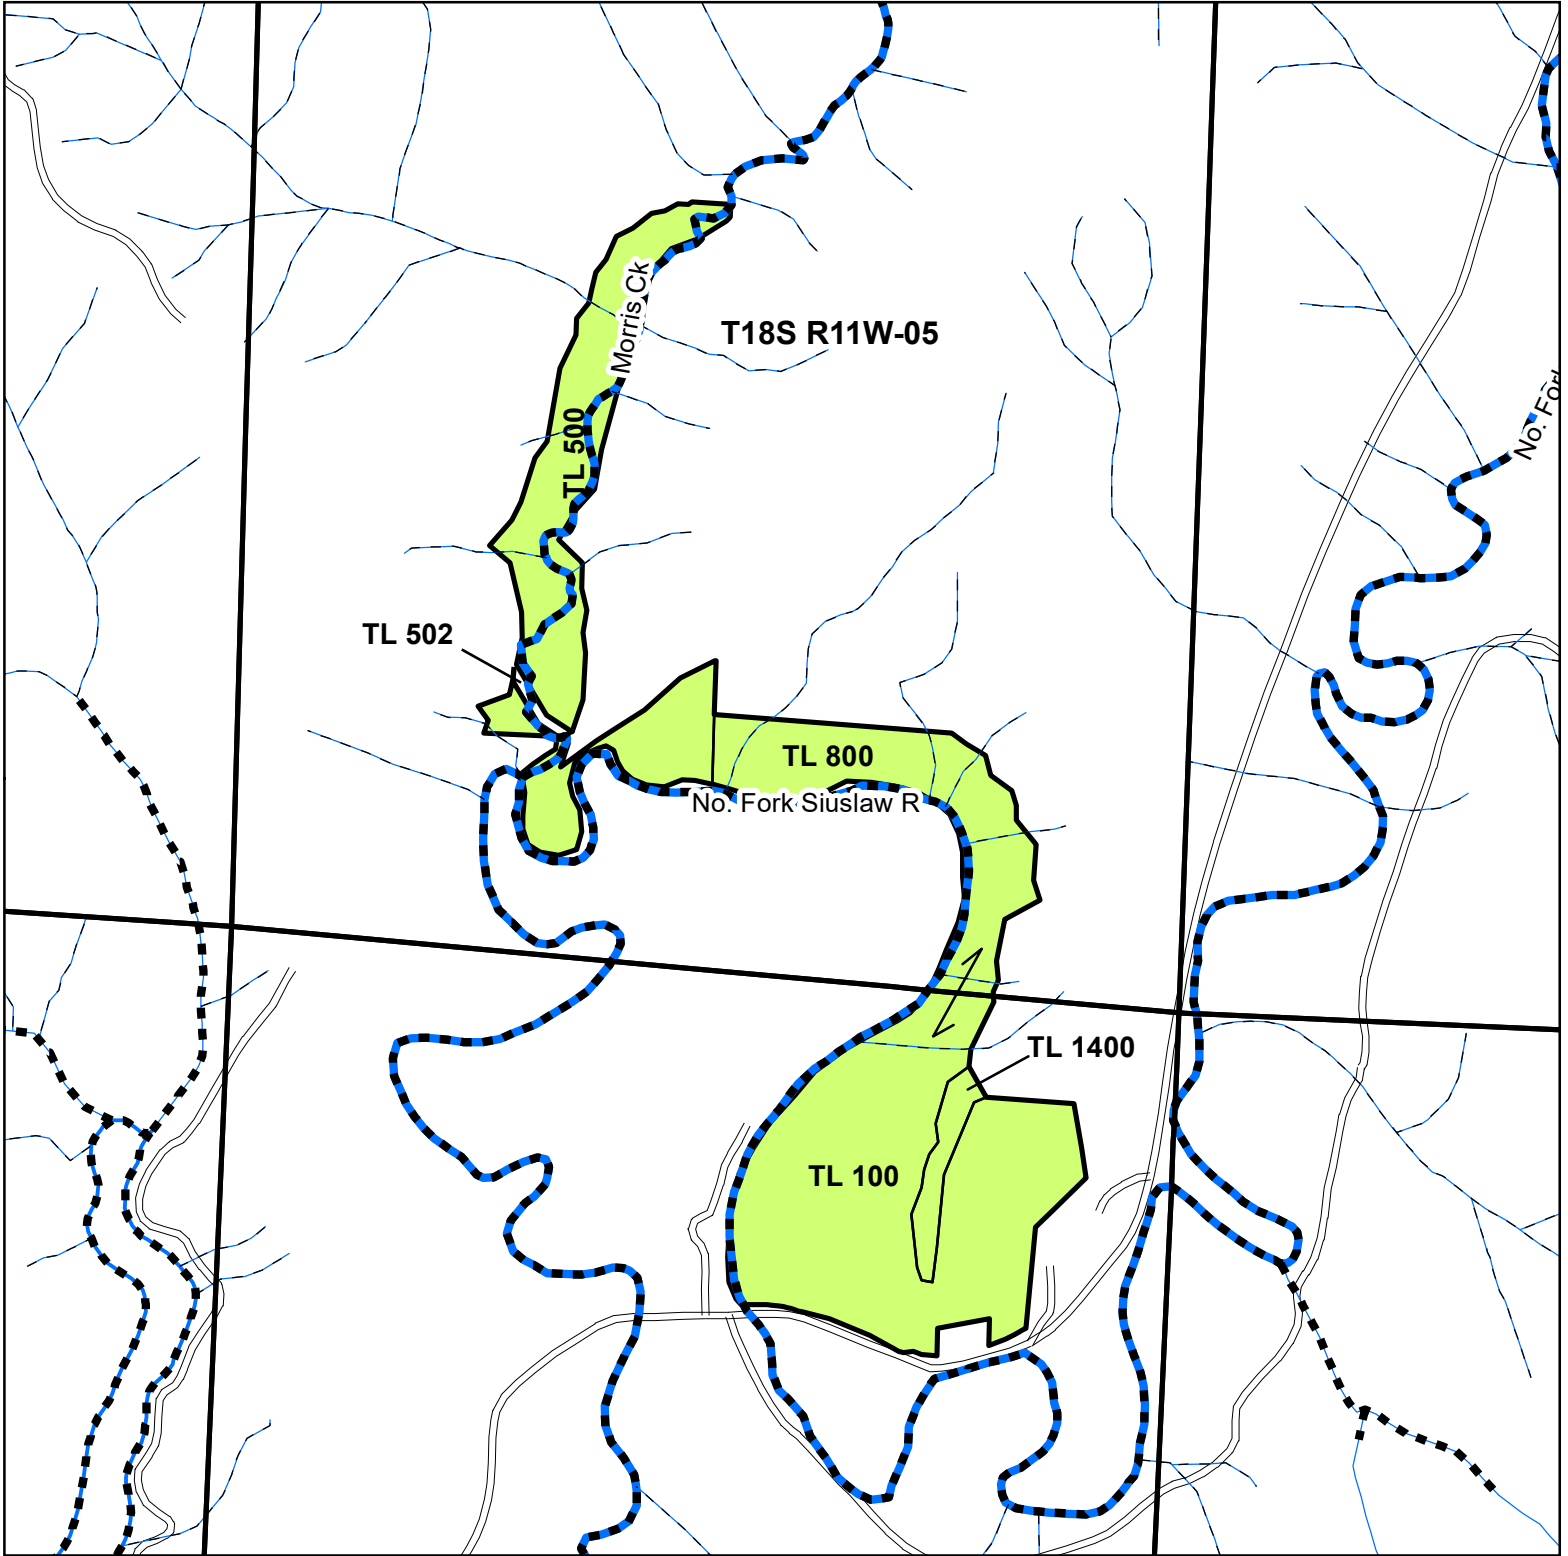

RJ2 NORTH FORK RANCH
North Fork of the Siuslaw River
Lane County, Oregon
102 Acres m/l

N
1 inch = 1,000 feet

-  Section Lines
-  RJ2_Ranch_Tax_Lots
-  RJ2 Ranch