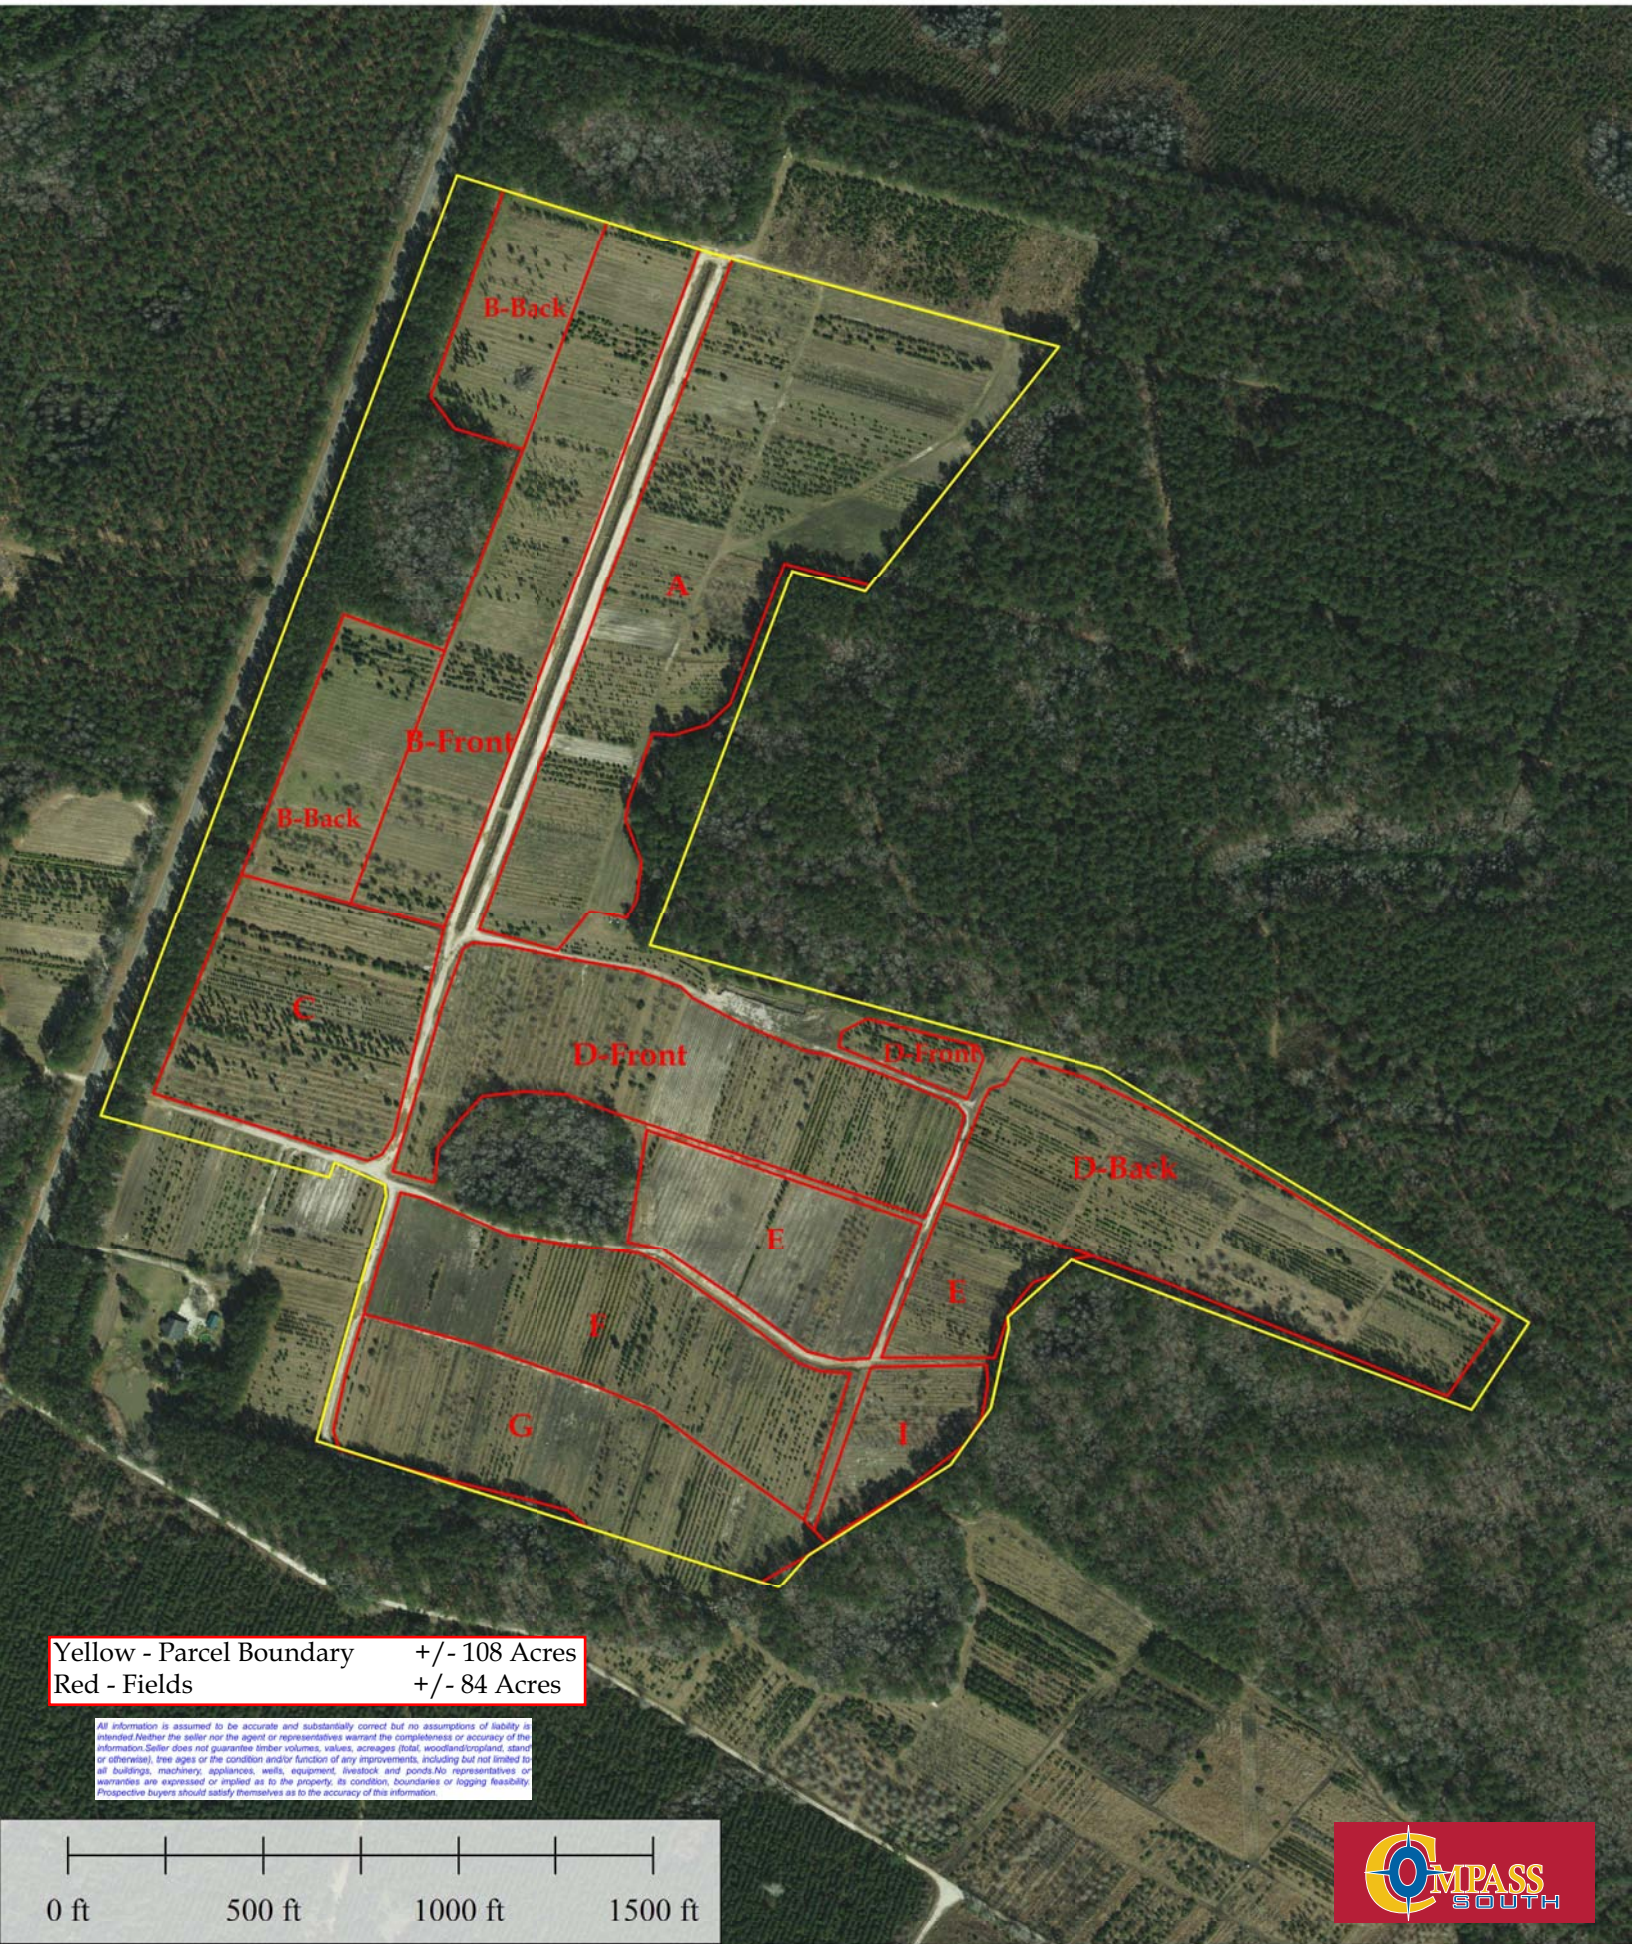

Wildwood Nursery East +/- 108 Acres

Yellow - Parcel Boundary +/- 108 Acres
Red - Fields +/- 84 Acres