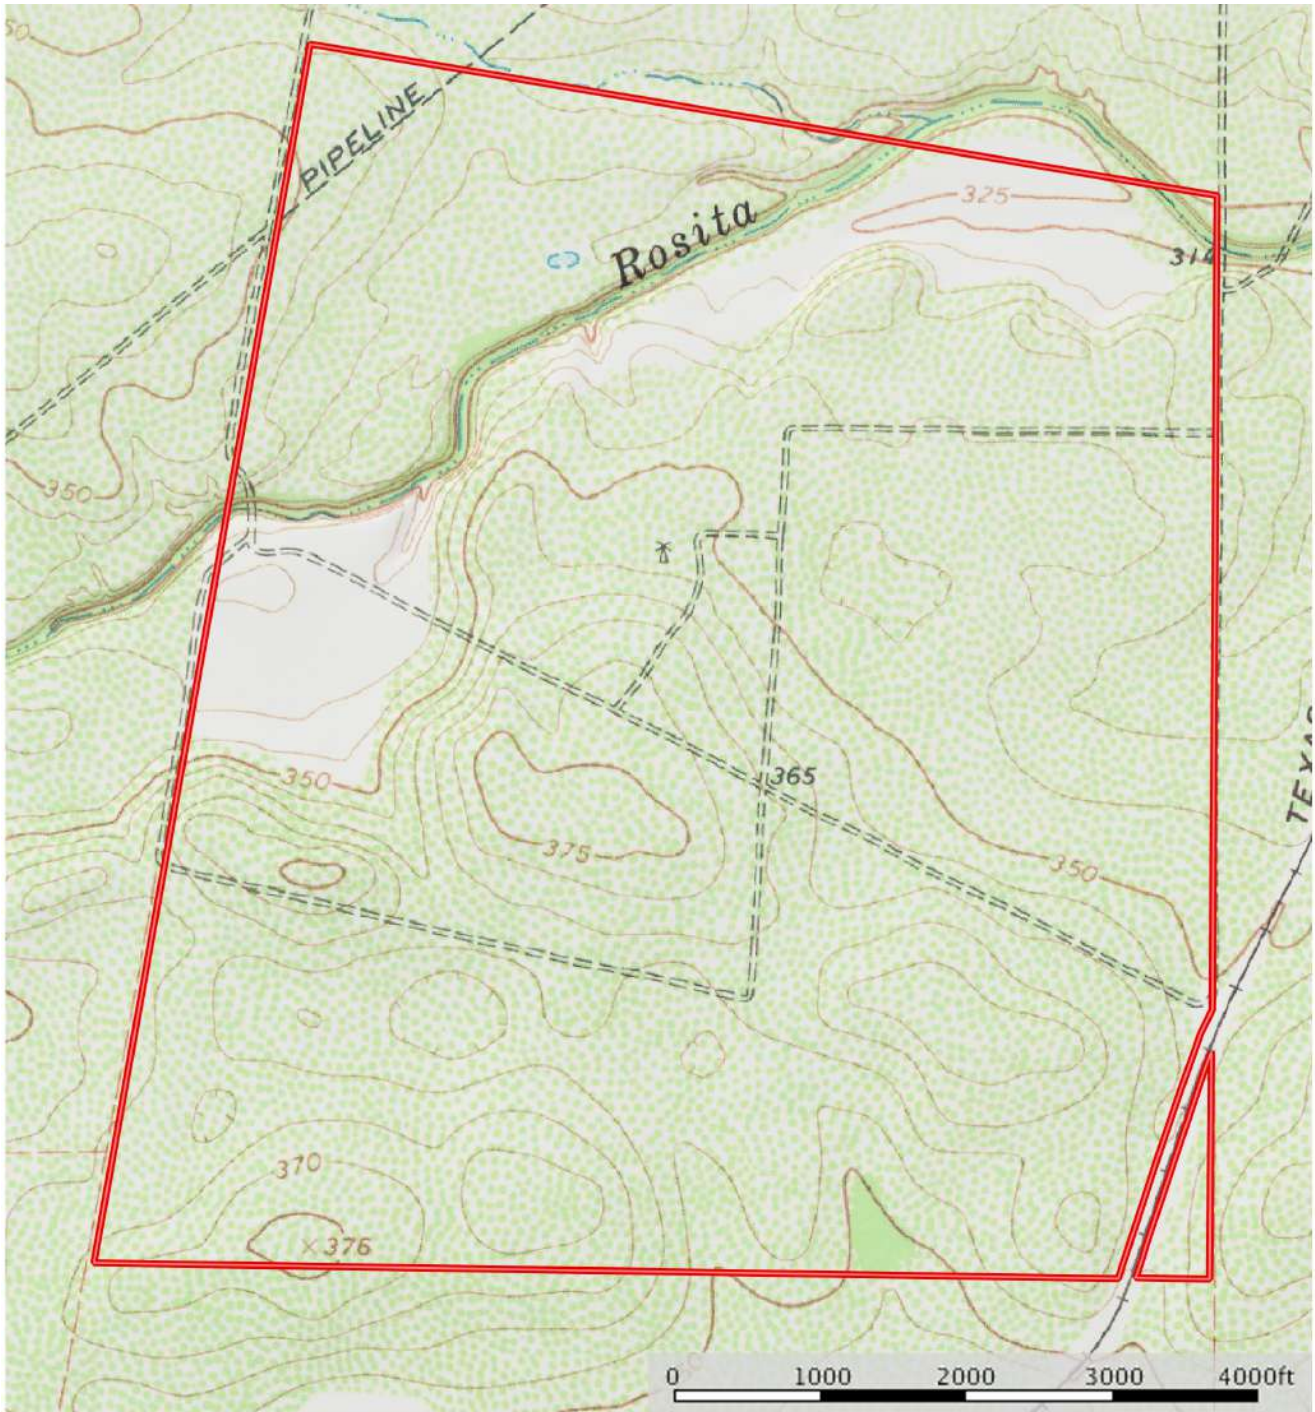

BERCHER RANCH

969 Acres | Duval County

Boundary

Tomas Molina
Molina@SimpsonRanches.com
SimpsonRanches.com

Cell: 361.701.4639
Office: 830.955.1725