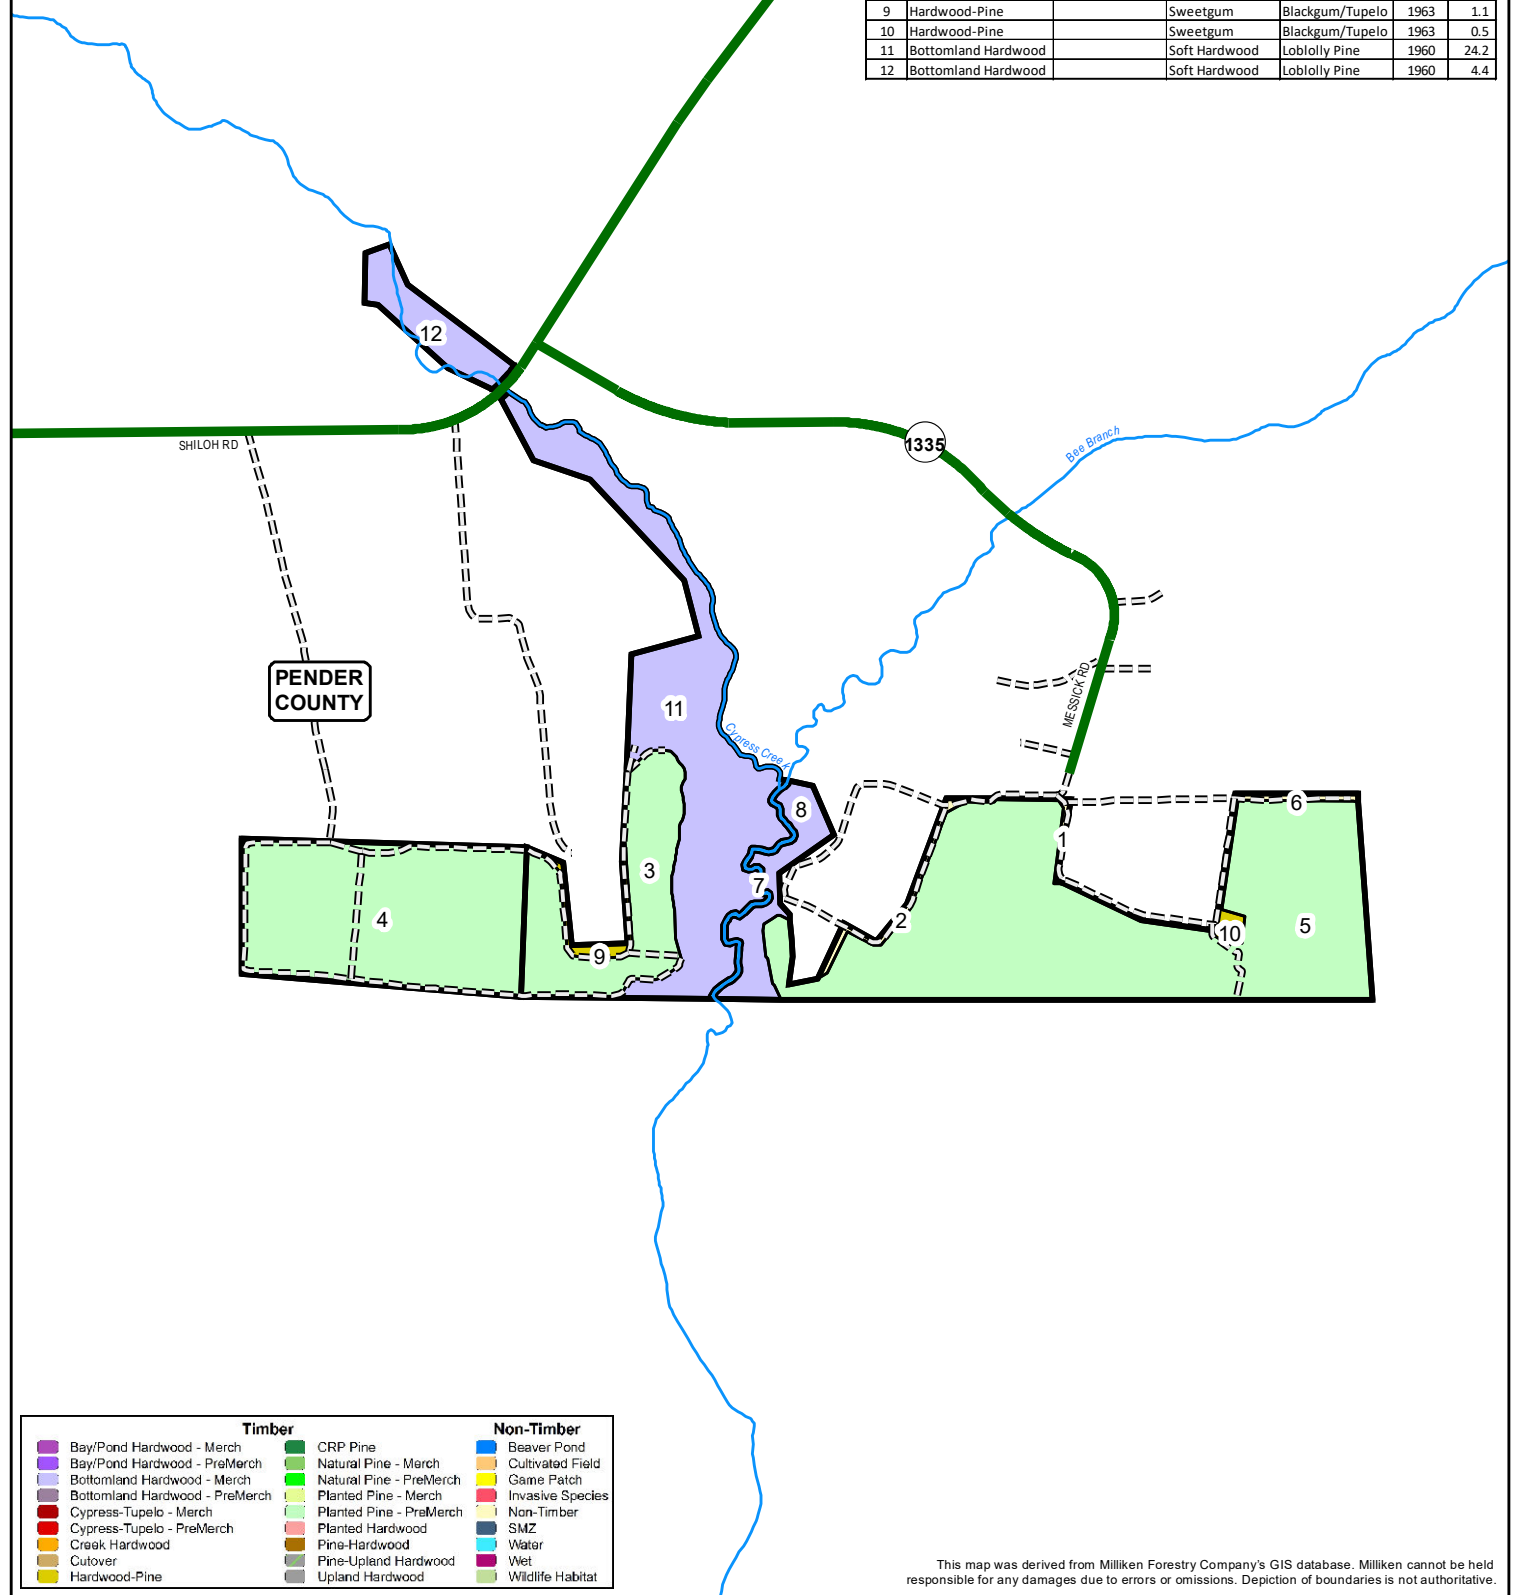

Stand	Timber Type	Non-Timber Type	Primary Species	Secondary Species	Est Year	Acres
1	Non-Timber	Open				0.3
2	Non-Timber	Open				1.1
3	Planted Pine		Loblolly Pine		2006	12.0
4	Planted Pine		Loblolly Pine		2006	25.0
5	Planted Pine		Loblolly Pine		2006	47.4
6	Non-Timber	Open				0.8
7	Non-Timber	Water				1.3
8	Bottomland Hardwood		Soft Hardwood	Loblolly Pine	1960	4.4
9	Hardwood-Pine		Sweetgum	Blackgum/Tupelo	1963	1.1
10	Hardwood-Pine		Sweetgum	Blackgum/Tupelo	1963	0.5
11	Bottomland Hardwood		Soft Hardwood	Loblolly Pine	1960	24.2
12	Bottomland Hardwood		Soft Hardwood	Loblolly Pine	1960	4.4

Timber		Non-Timber	
Bay/Pond Hardwood - Merch	CRP Pine	Beaver Pond	Cultivated Field
Bay/Pond Hardwood - PreMerch	Natural Pine - Merch	Game Patch	Invasive Species
Bottomland Hardwood - Merch	Natural Pine - PreMerch	Non-Timber	SMZ
Bottomland Hardwood - PreMerch	Planted Pine - Merch	Water	Wet
Cypress-Tupelo - Merch	Planted Pine - PreMerch	Wildlife Habitat	
Cypress-Tupelo - PreMerch	Planted Hardwood		
Creek Hardwood	Pine-Hardwood		
Cutover	Pine-Upland Hardwood		
Hardwood-Pine	Upland Hardwood		

This map was derived from Milliken Forestry Company's GIS database. Milliken cannot be held responsible for any damages due to errors or omissions. Depiction of boundaries is not authoritative.