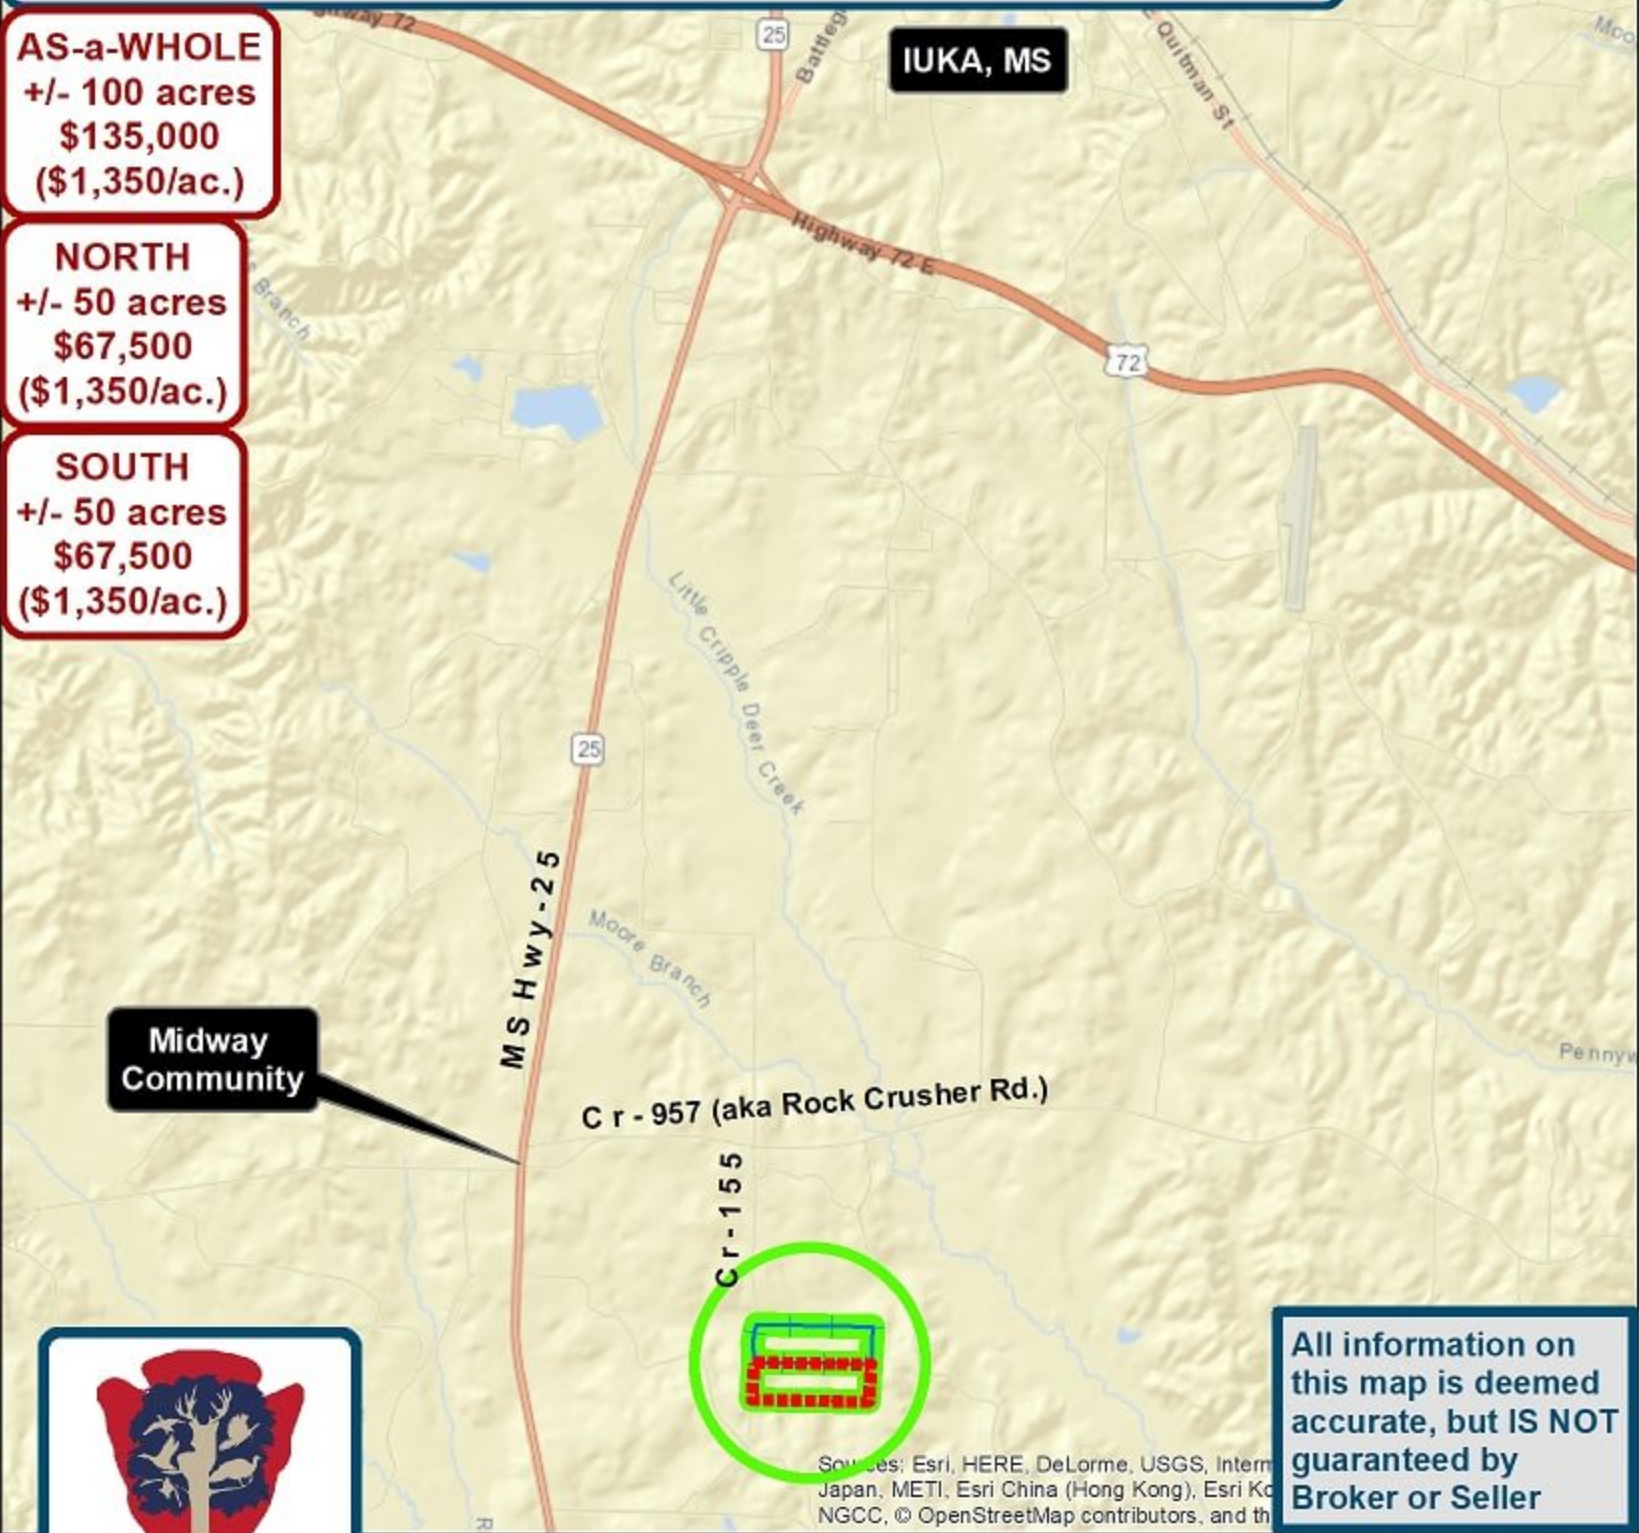

# AVAILABLE as a **WHOLE** or as **-2-** TRACTS

Property Boundary AS-a-WHOLE +/-100 acres

Property Boundary NORTH +/-50 acres

Property Boundary SOUTH +/-50 acres

**AS-a-WHOLE**  
+/- 100 acres  
**\$135,000**  
(\$1,350/ac.)

**NORTH**  
+/- 50 acres  
**\$67,500**  
(\$1,350/ac.)

**SOUTH**  
+/- 50 acres  
**\$67,500**  
(\$1,350/ac.)

**Midway  
Community**

Cr - 957 (aka Rock Crusher Rd.)

Cr - 155

All information on  
this map is deemed  
accurate, but **IS NOT**  
guaranteed by  
**Broker or Seller**

Sources: Esri, HERE, DeLorme, USGS, Intermap, Japan, METI, Esri China (Hong Kong), Esri Korea, Swisstopo, Mapbox, © OpenStreetMap contributors, and the IGNF.

0 0.75 1.5 3 Miles