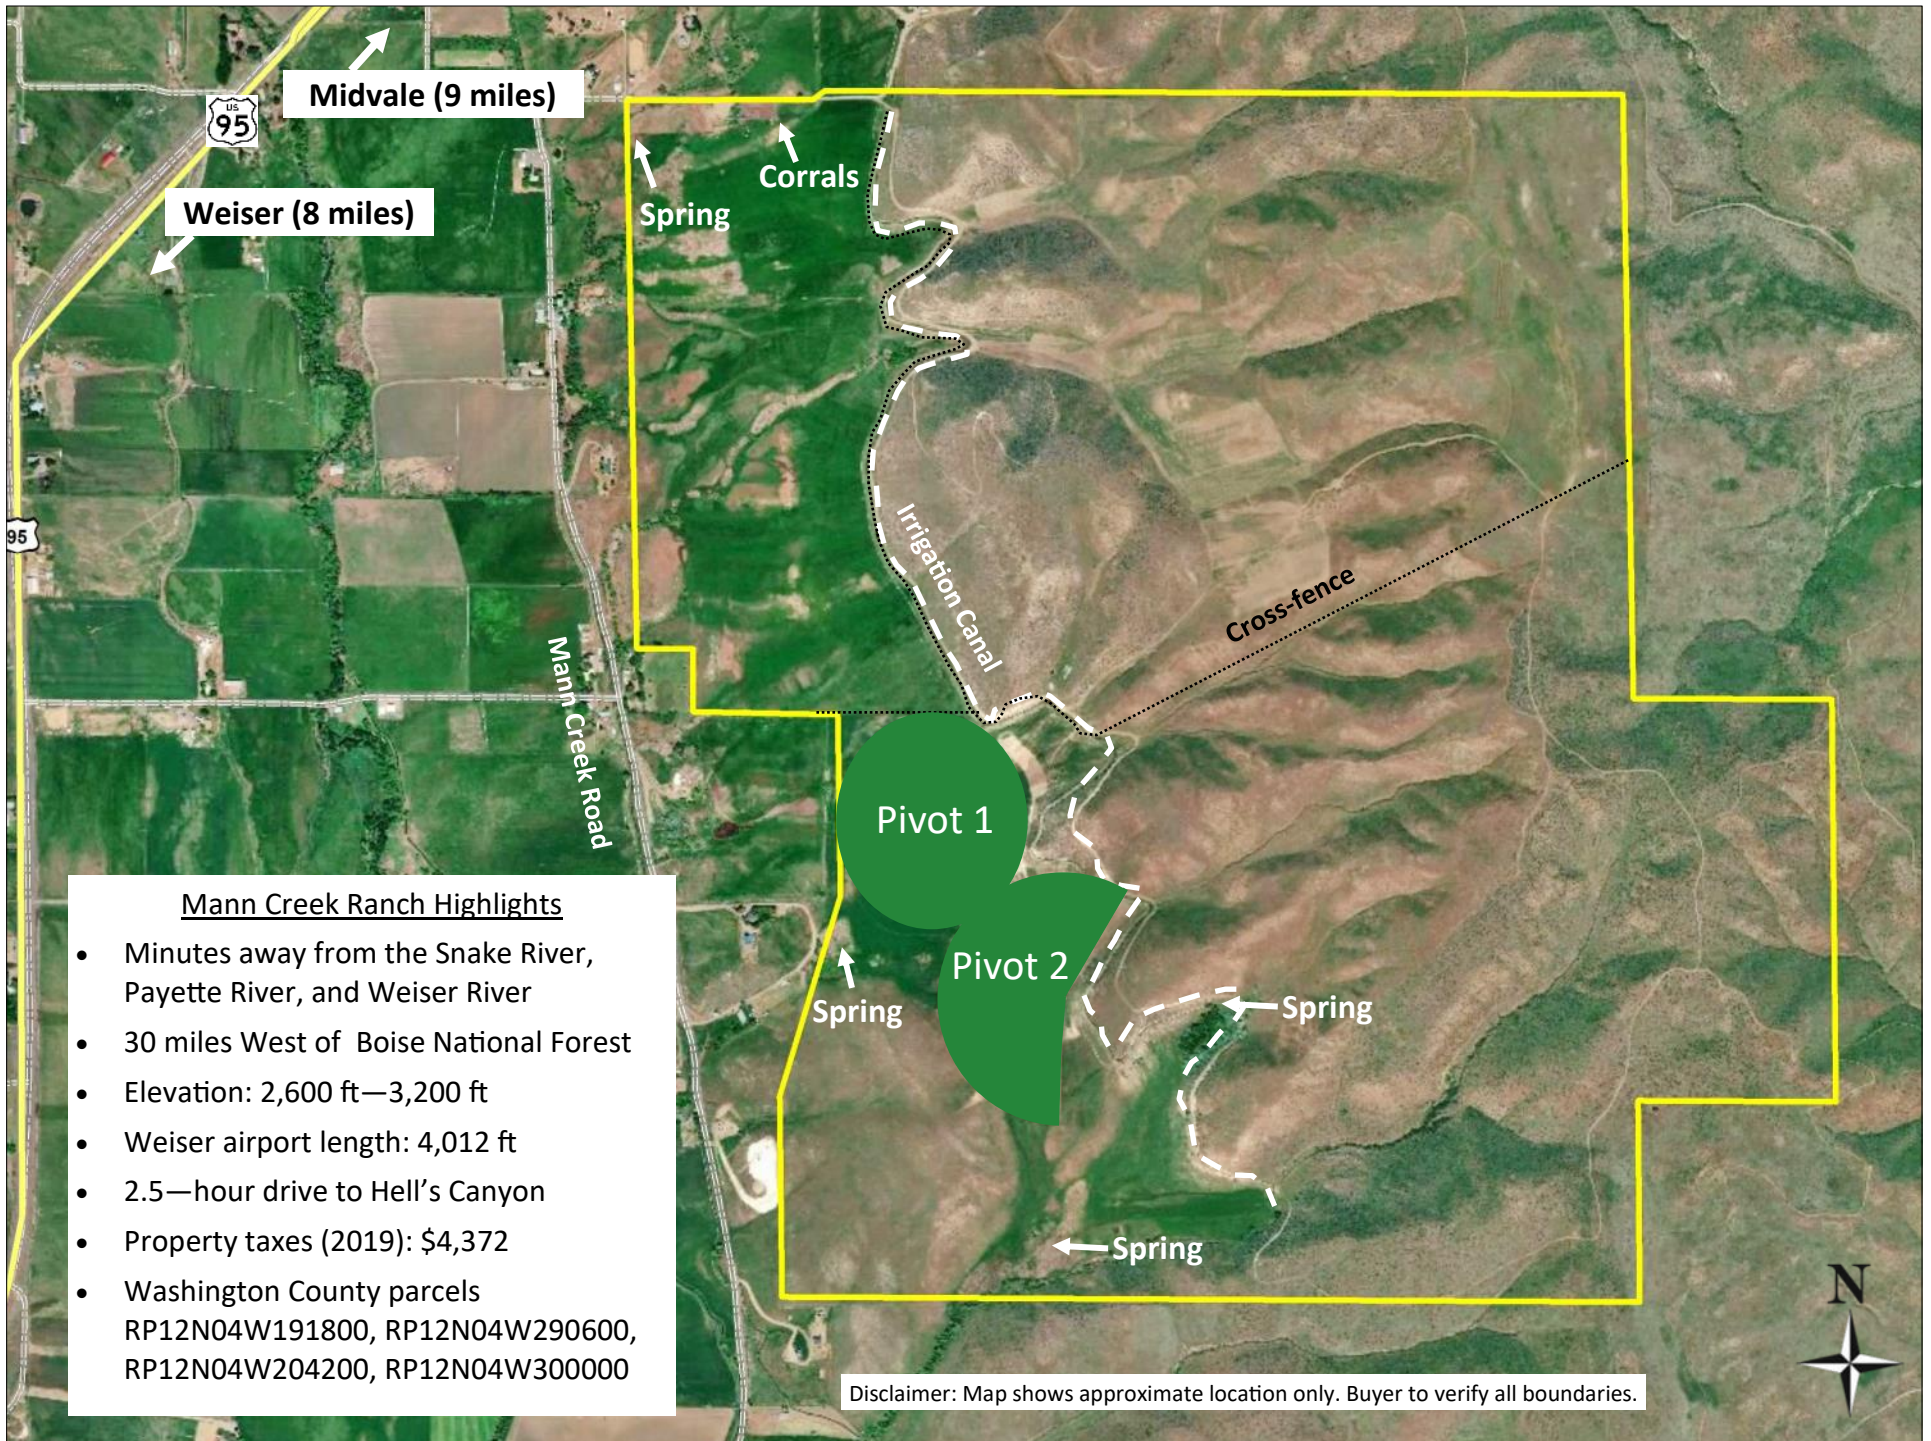

- Scenic cattle ranch and gravity-irrigated farm set amid rolling hills in western Idaho.
- Approximately 1,168.71 fully fenced acres 8 miles NE of Weiser, Idaho (Washington County)
- Includes priority water shares for 252 acres and flood rights for 150 acres from the Mann Creek Reservoir and delivered by the Joshlin Ditch Company
- Year 2020 farm plan (approximate):
 - 64 Irrigated acres under pivot (alfalfa) Yield: 6t/acre
 - 111 Acres irrigated pasture
 - 994 Acres unirrigated pasture
- Potential to dry farm approximately 254 Acres
- Currently running 212 pair cattle with 11 bulls
- Wildlife: Abundant upland game, mule deer, and elk

2733 East Parley's Way, Suite 304
Salt Lake City, UT 84109
801-487-6100

www.highlandranches.com

Mann Creek Ranch Highlights

- Minutes away from the Snake River, Payette River, and Weiser River
- 30 miles West of Boise National Forest
- Elevation: 2,600 ft—3,200 ft
- Weiser airport length: 4,012 ft
- 2.5—hour drive to Hell’s Canyon
- Property taxes (2019): \$4,372
- Washington County parcels
RP12N04W191800, RP12N04W290600,
RP12N04W204200, RP12N04W300000

Disclaimer: Map shows approximate location only. Buyer to verify all boundaries.