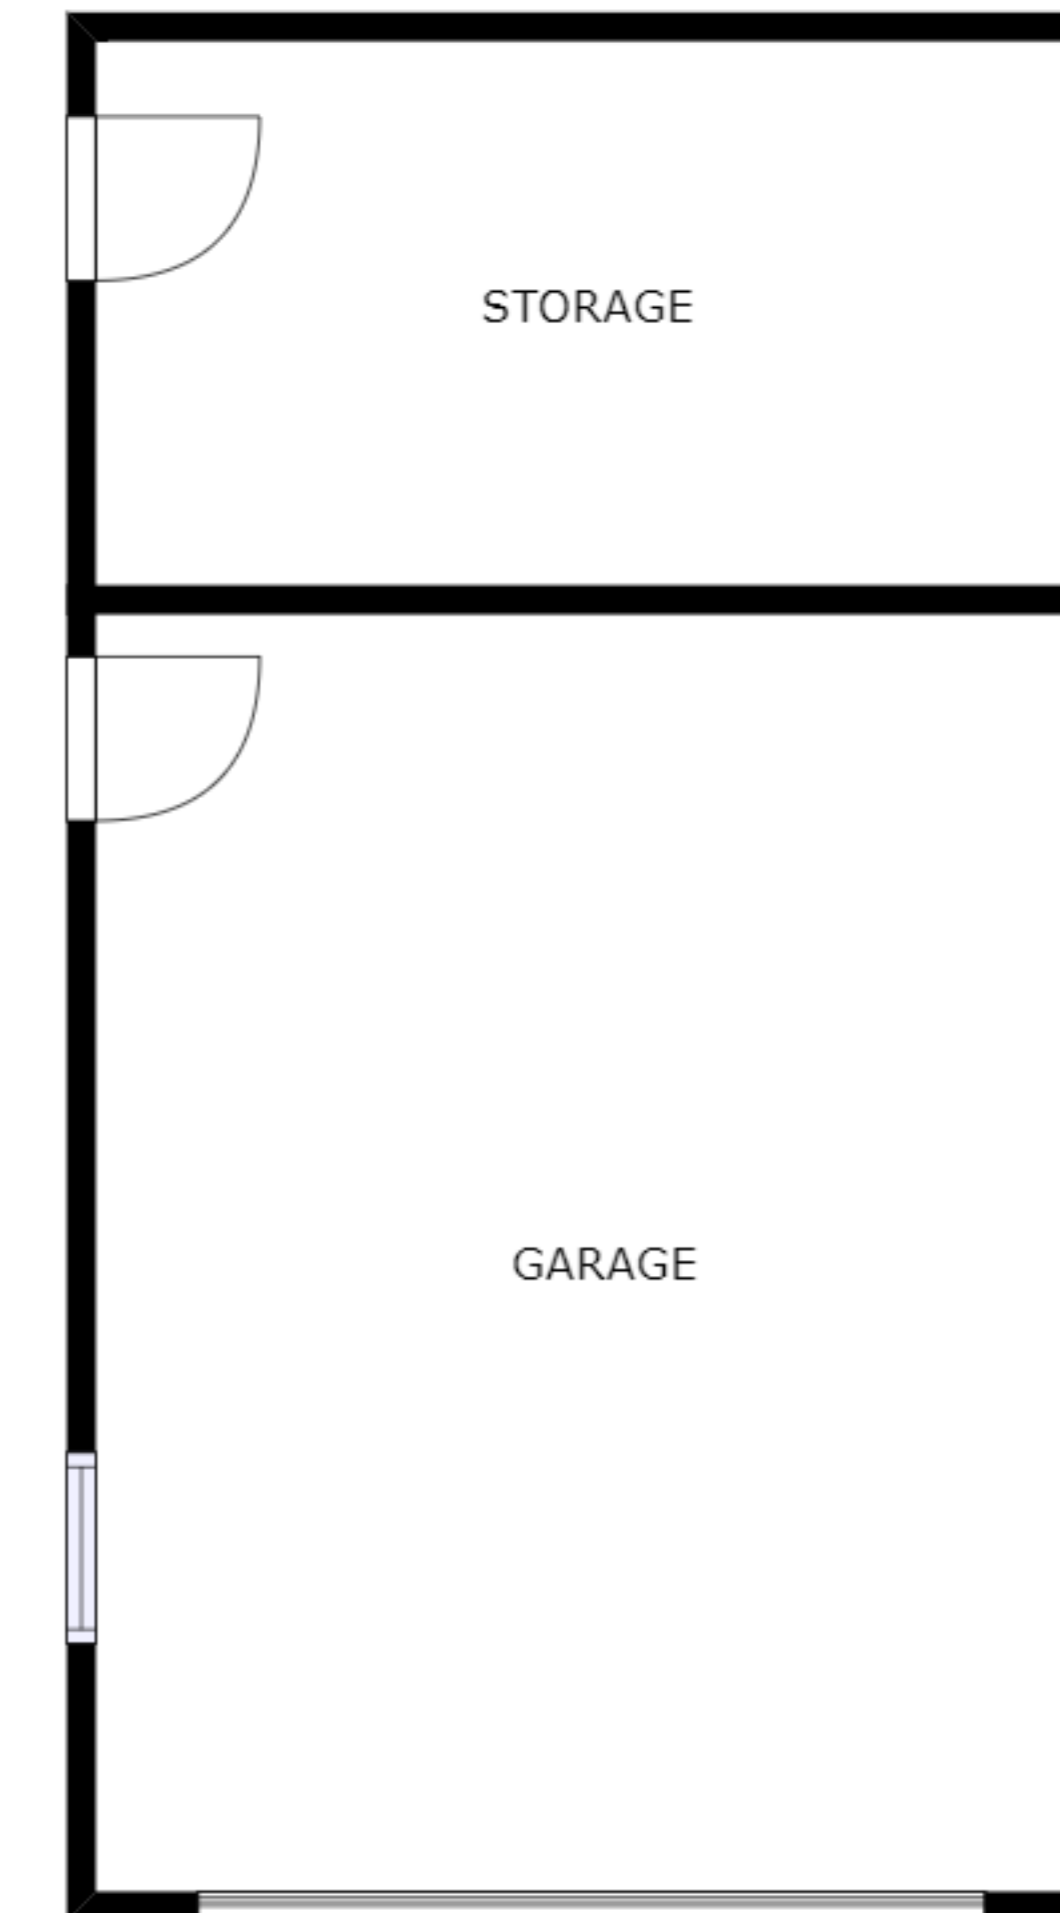

FLOOR 2

FLOOR 1

GROSS INTERNAL AREA  
 FLOOR 1: 2083 sq ft, FLOOR 2: 799 sq ft  
 TOTAL: 2882 sq ft  
 SIZES AND DIMENSIONS ARE APPROXIMATE, ACTUAL MAY VARY.