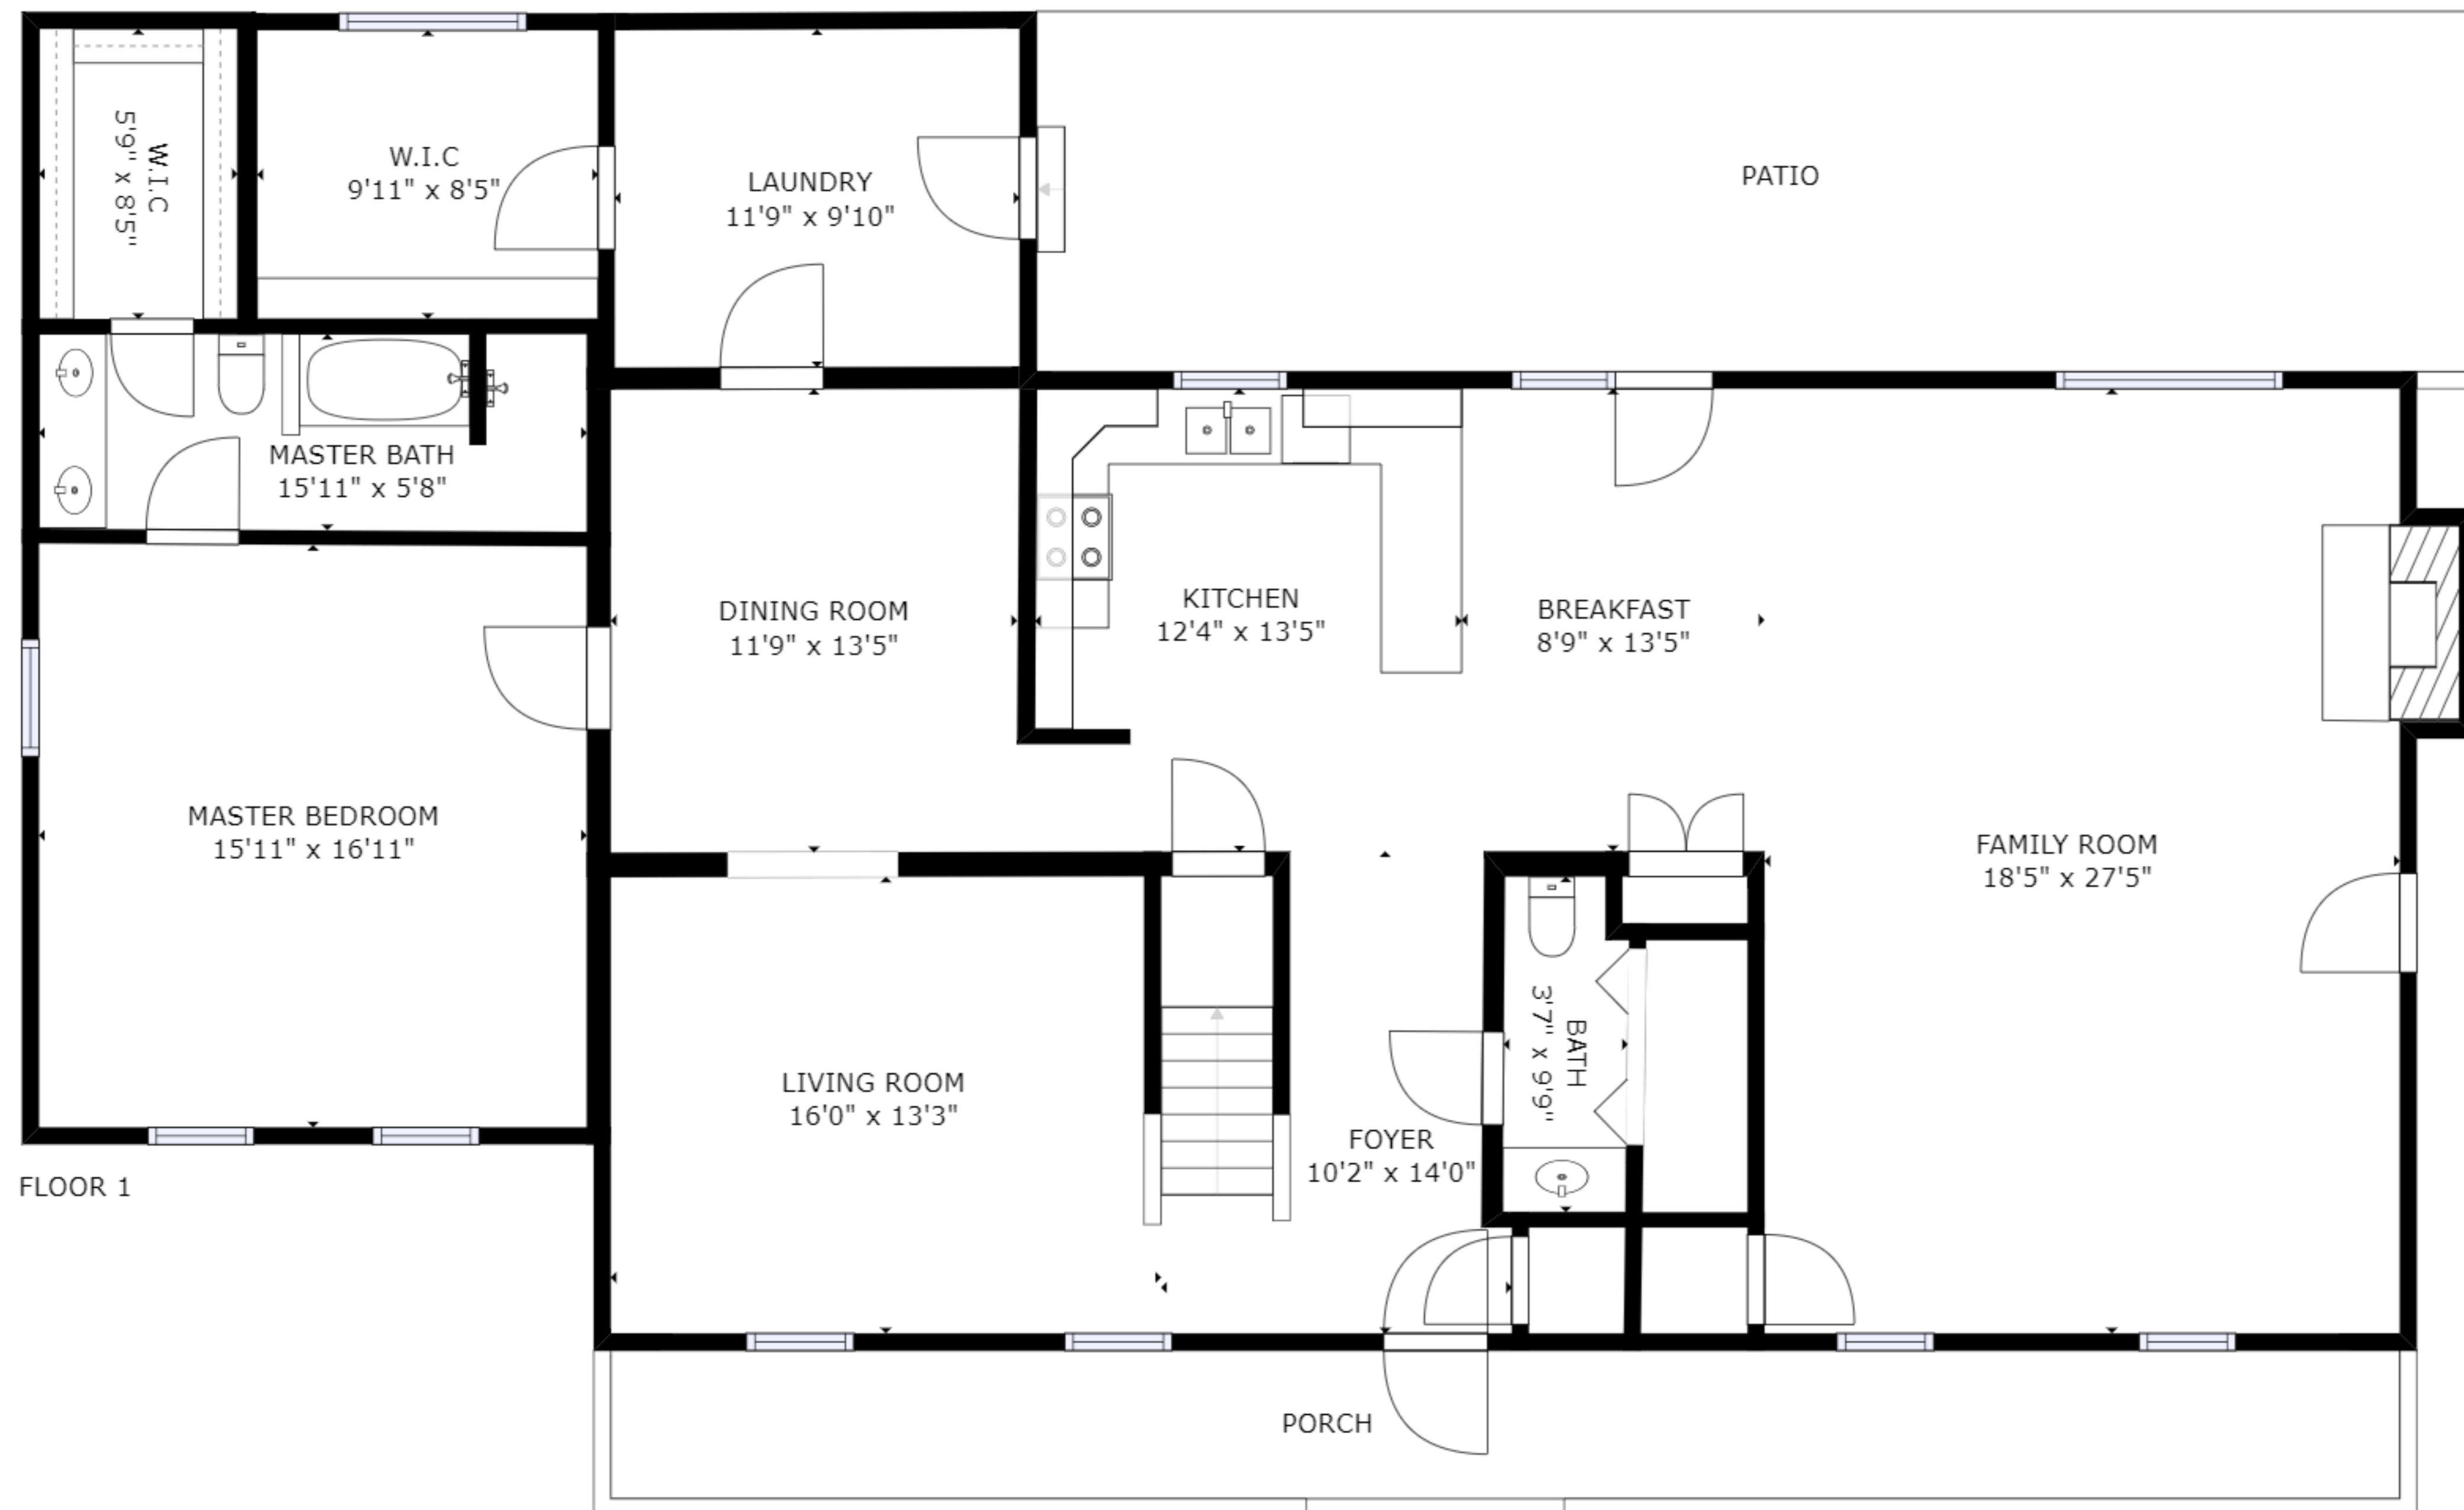

FLOOR 2

FLOOR 1

GROSS INTERNAL AREA  
 FLOOR 1: 2083 sq ft, FLOOR 2: 799 sq ft  
 TOTAL: 2882 sq ft  
 SIZES AND DIMENSIONS ARE APPROXIMATE, ACTUAL MAY VARY.