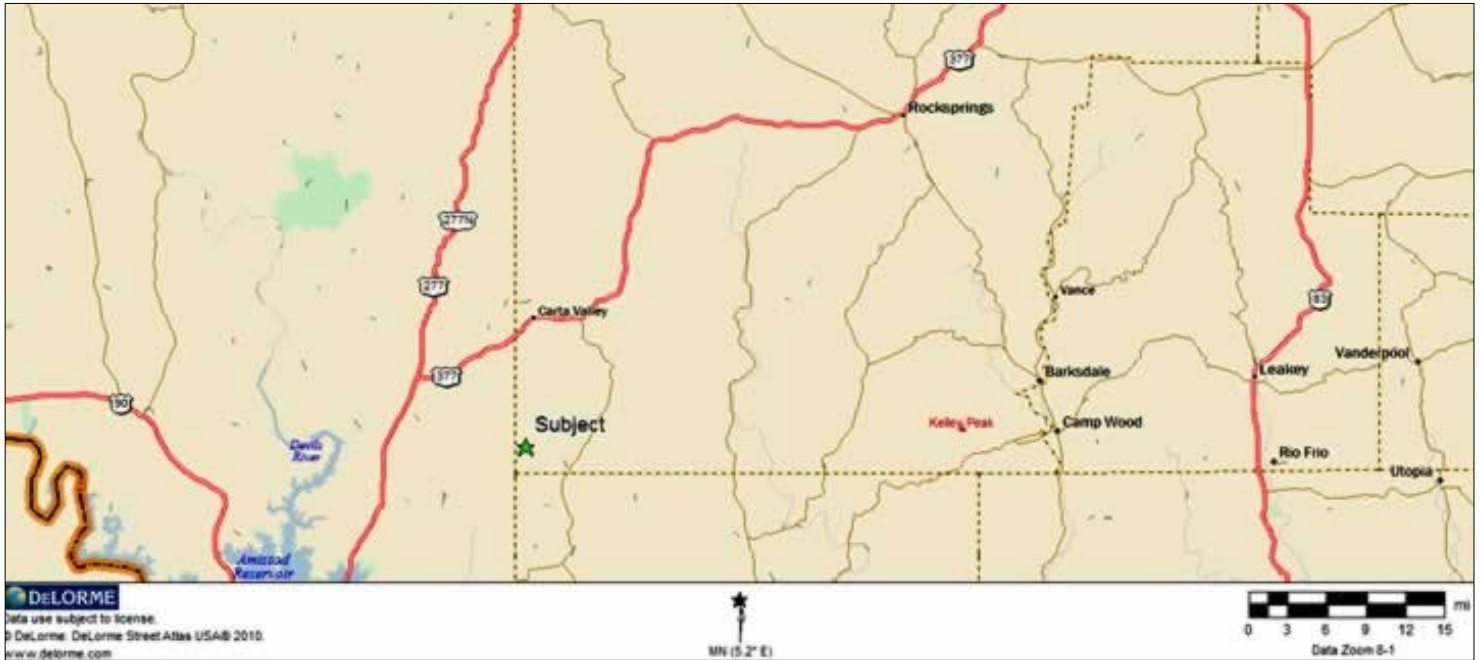

Pinion East Ranch 61 Acres

Western Hill Country Realty

www.westernhillcountryrealty.com

info@westernhillcountryrealty.com

830-683-4435