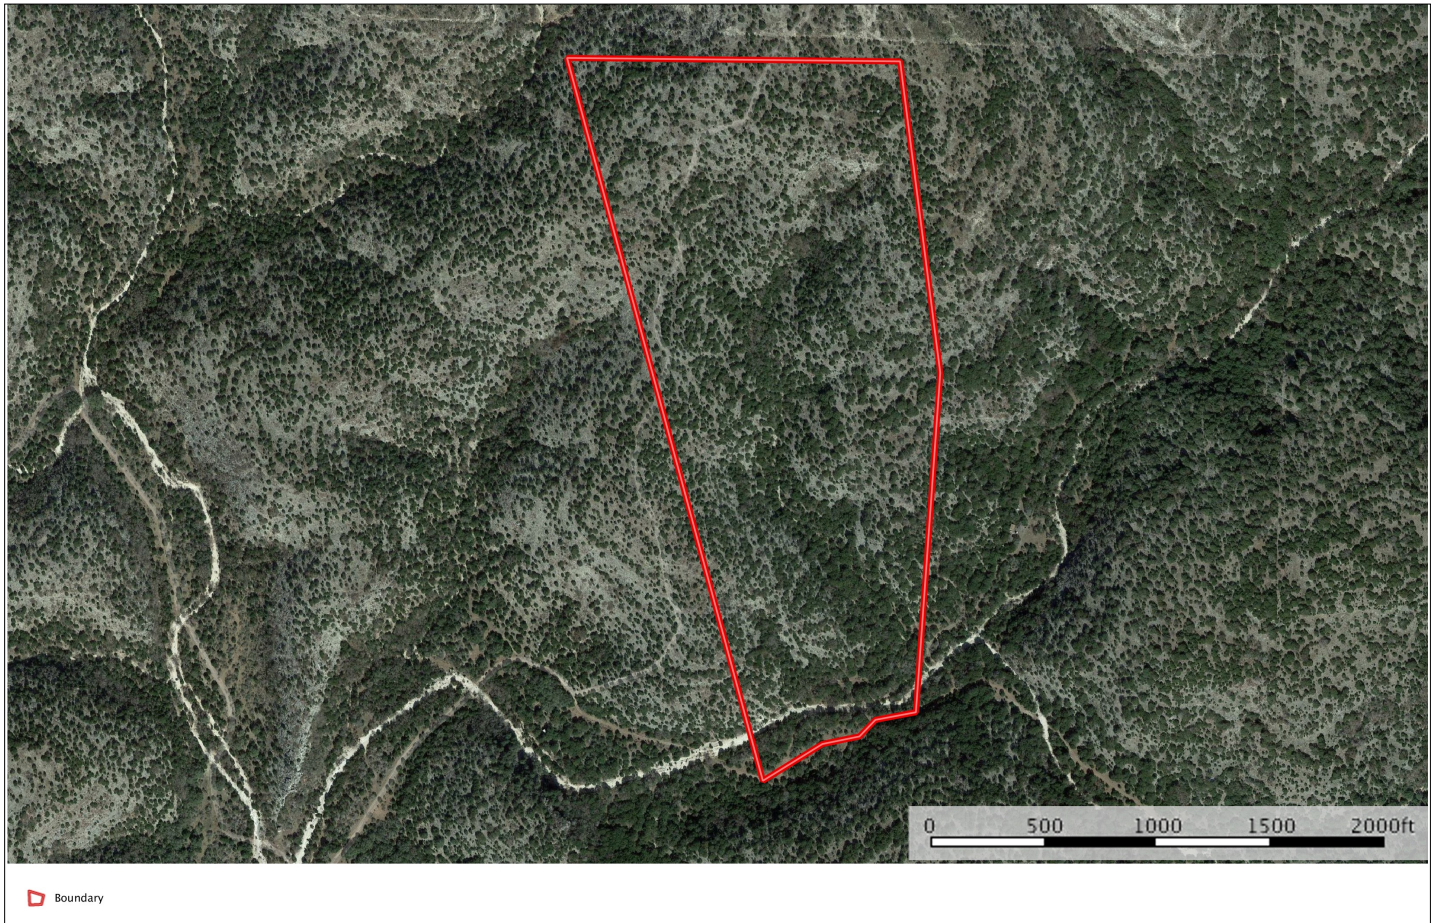

Pinion East Ranch 61 Acres

Western Hill Country Realty

www.westernhillcountryrealty.com

info@westernhillcountryrealty.com

830-683-4435