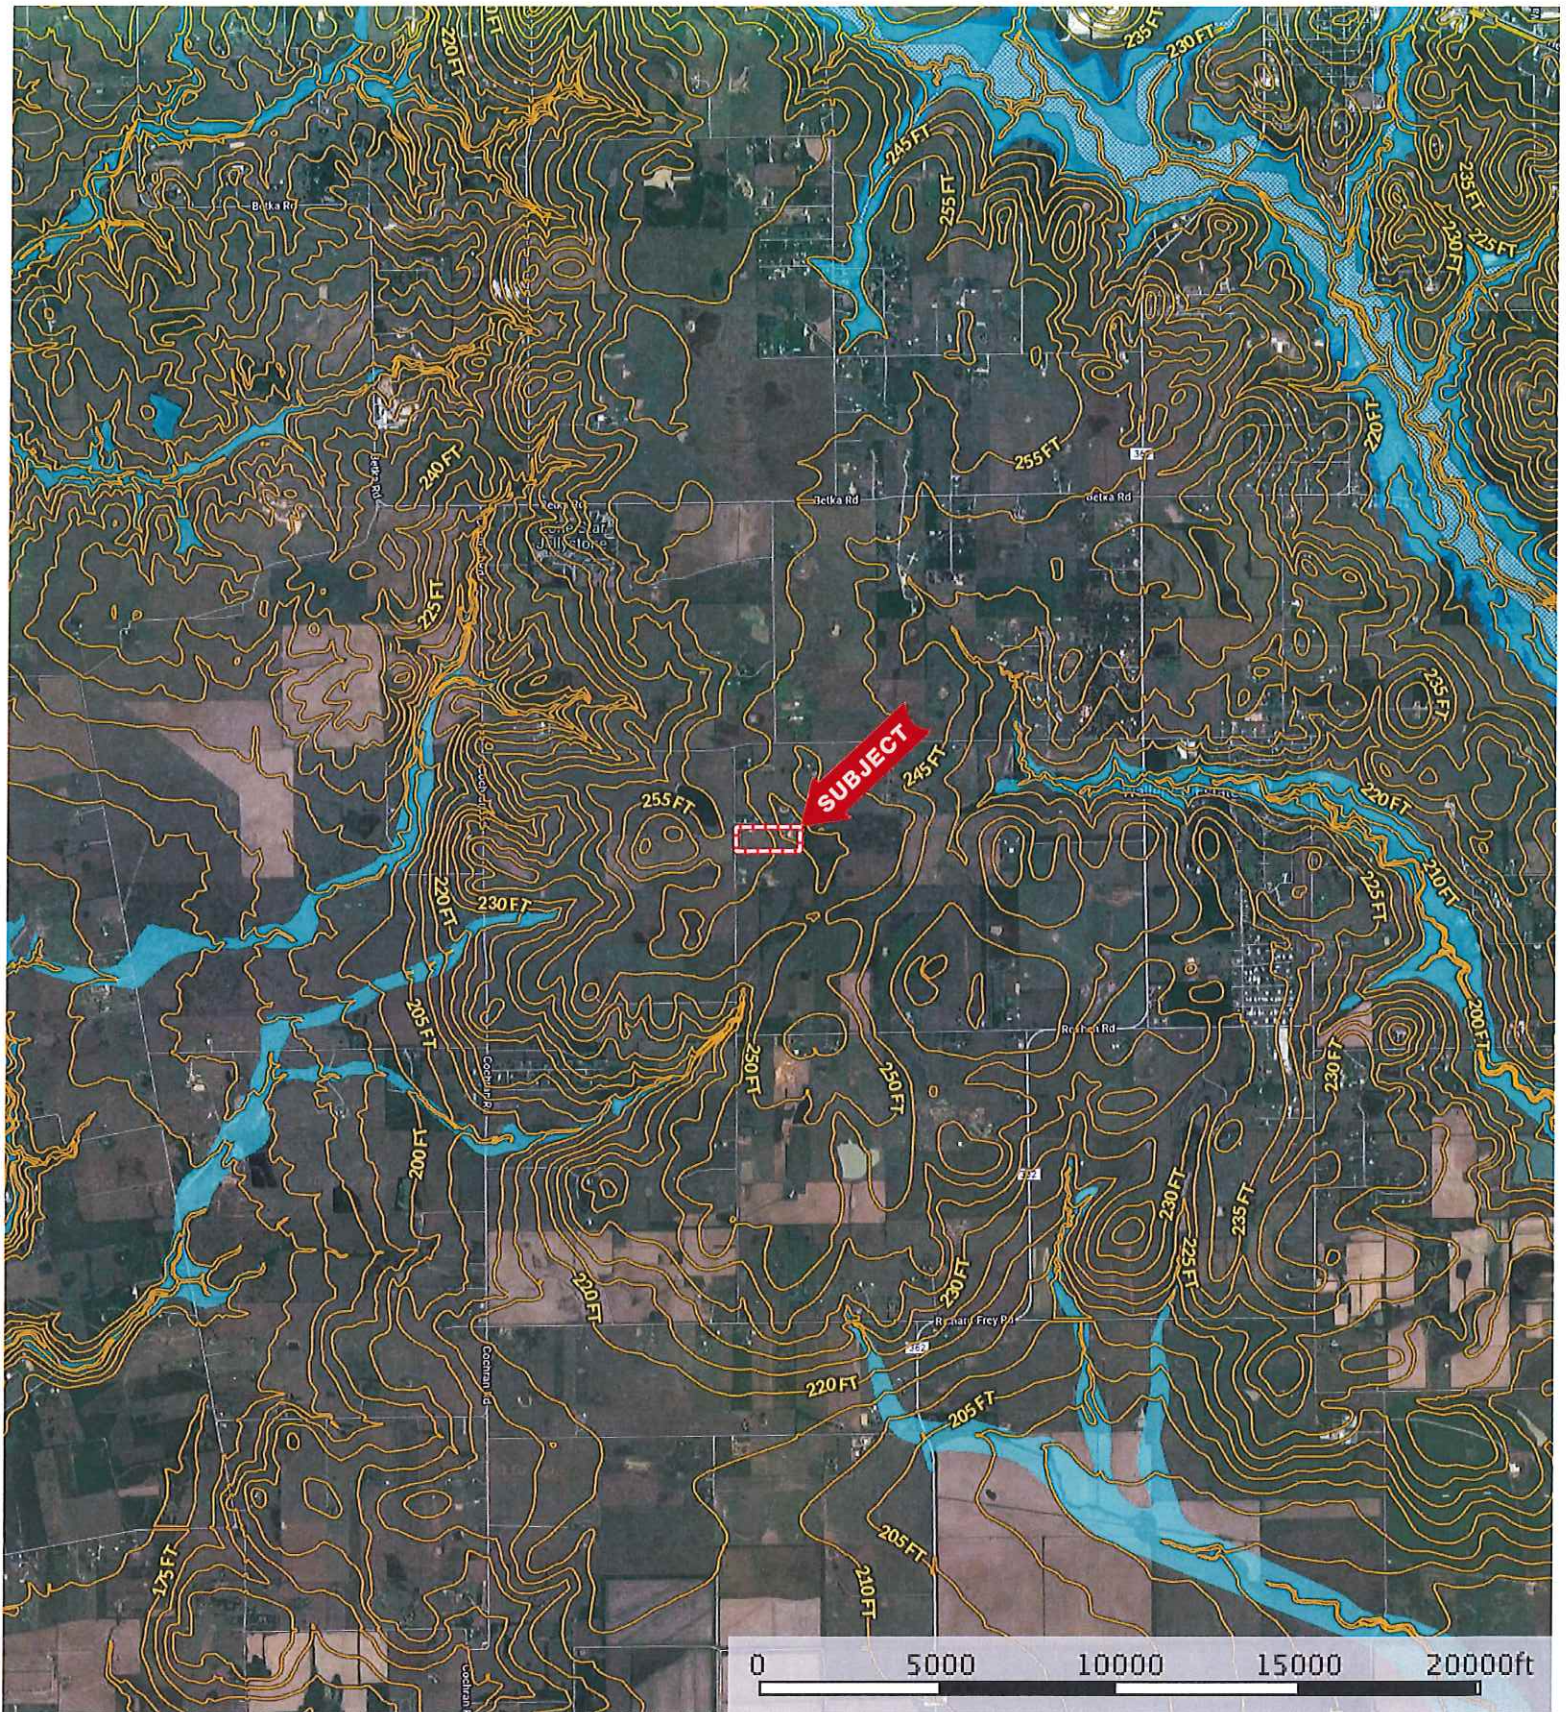

SUBJECT

15916 Blinka
Texas, 17.165 AC +/-

 Boundary

15916 Blinka
Texas, 17.165 AC +/-

 Boundary

15916 Blinka
Texas, 17.165 AC +/-

- Boundary
- 100 Year Floodplain
- 500 Year Floodplain
- Floodway
- Special
- Unmapped/Not