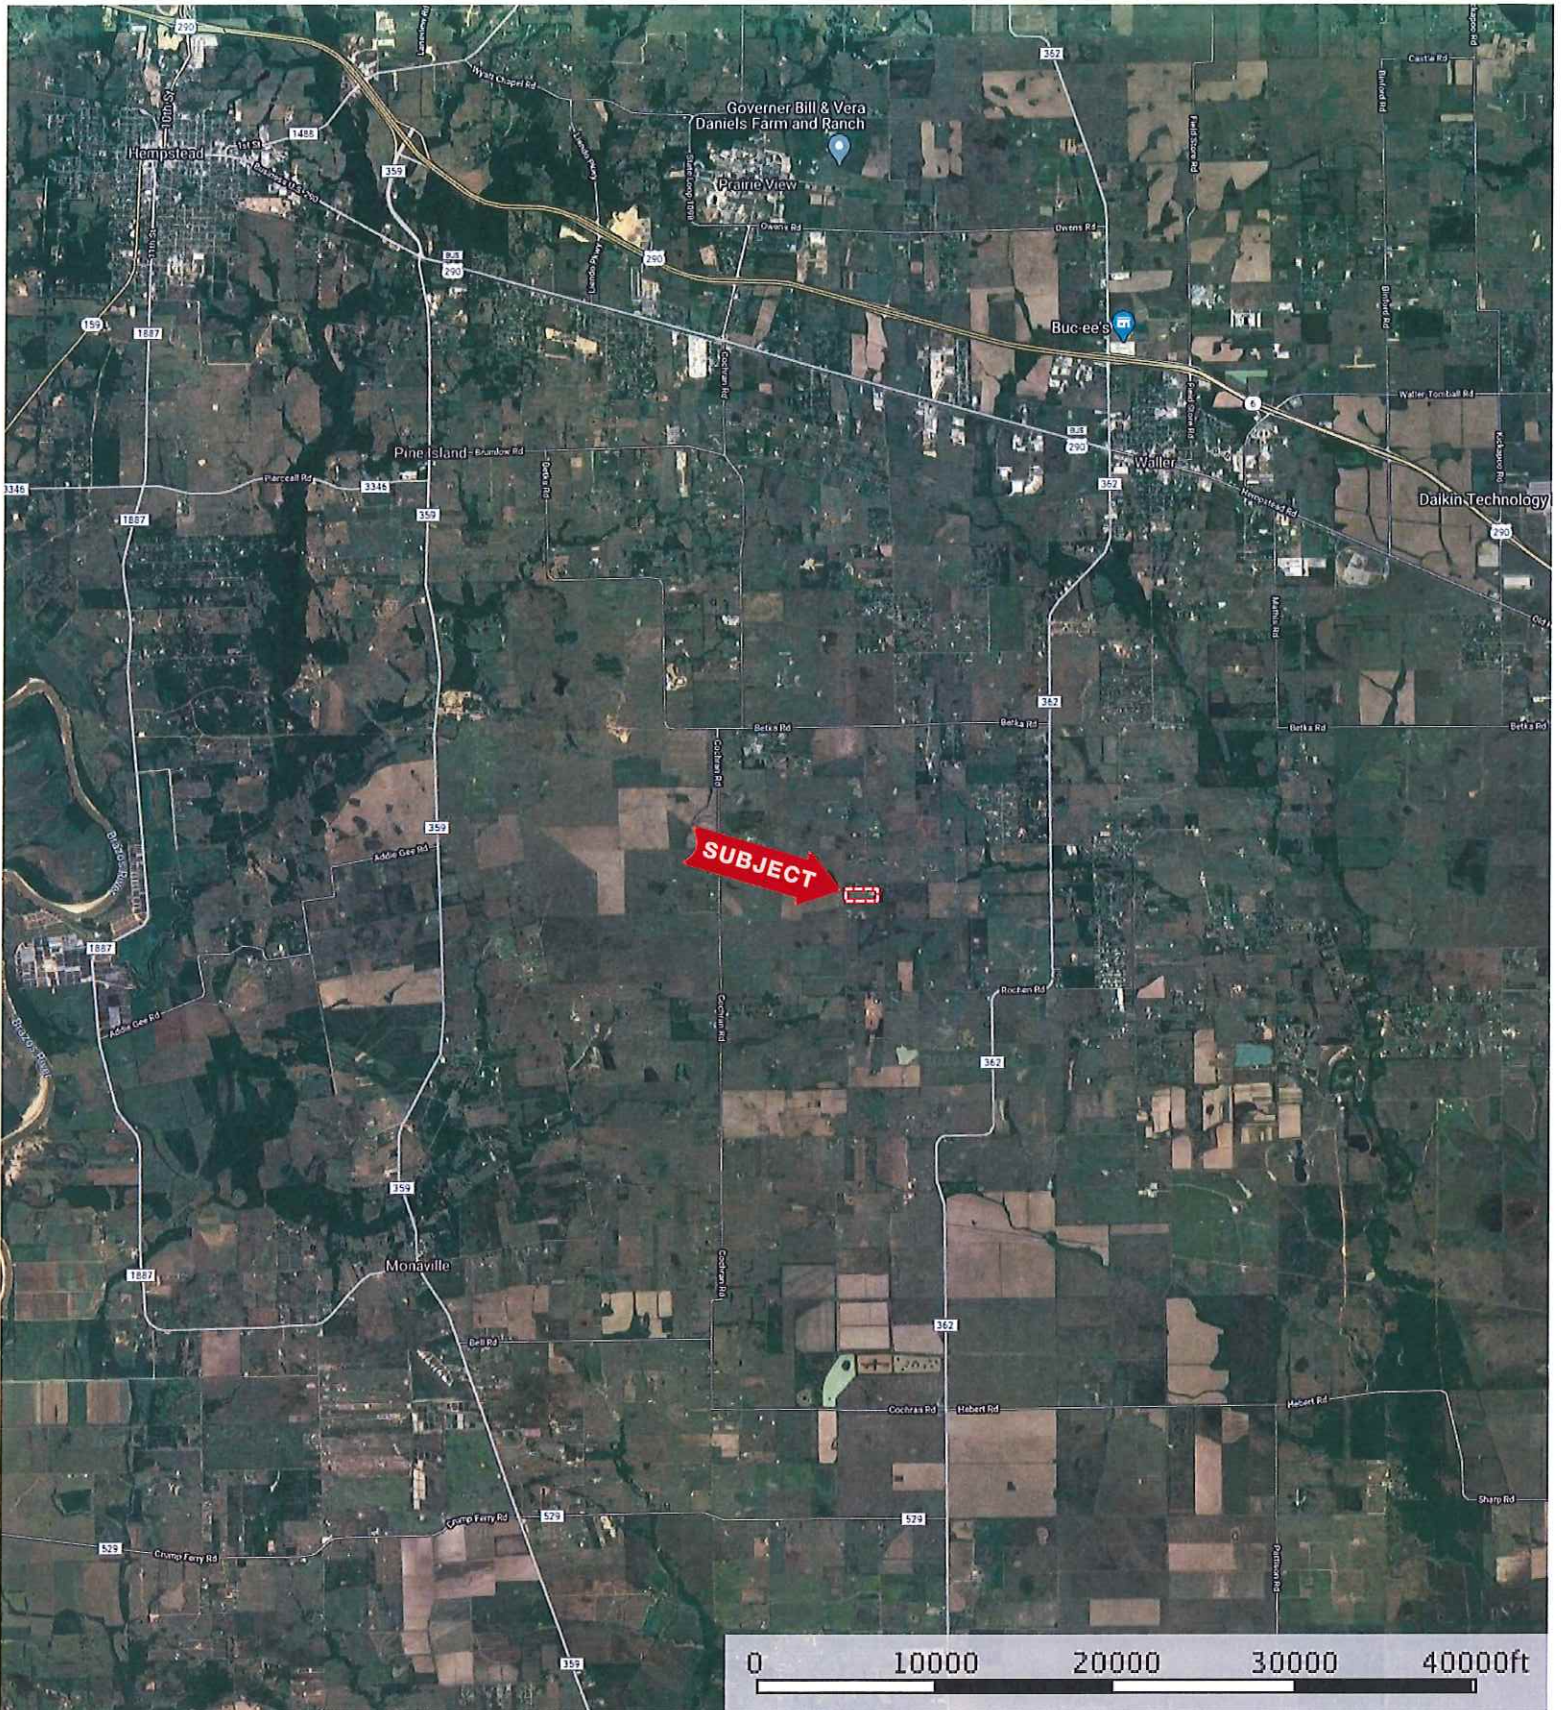

SUBJECT

15916 Blinka
Texas, 17.165 AC +/-

 Boundary

15916 Blinka
Texas, 17.165 AC +/-

 Boundary

15916 Blinka
Texas, 17.165 AC +/-

- Boundary
- 100 Year Floodplain
- 500 Year Floodplain
- Floodway
- Special
- Unmapped/Not