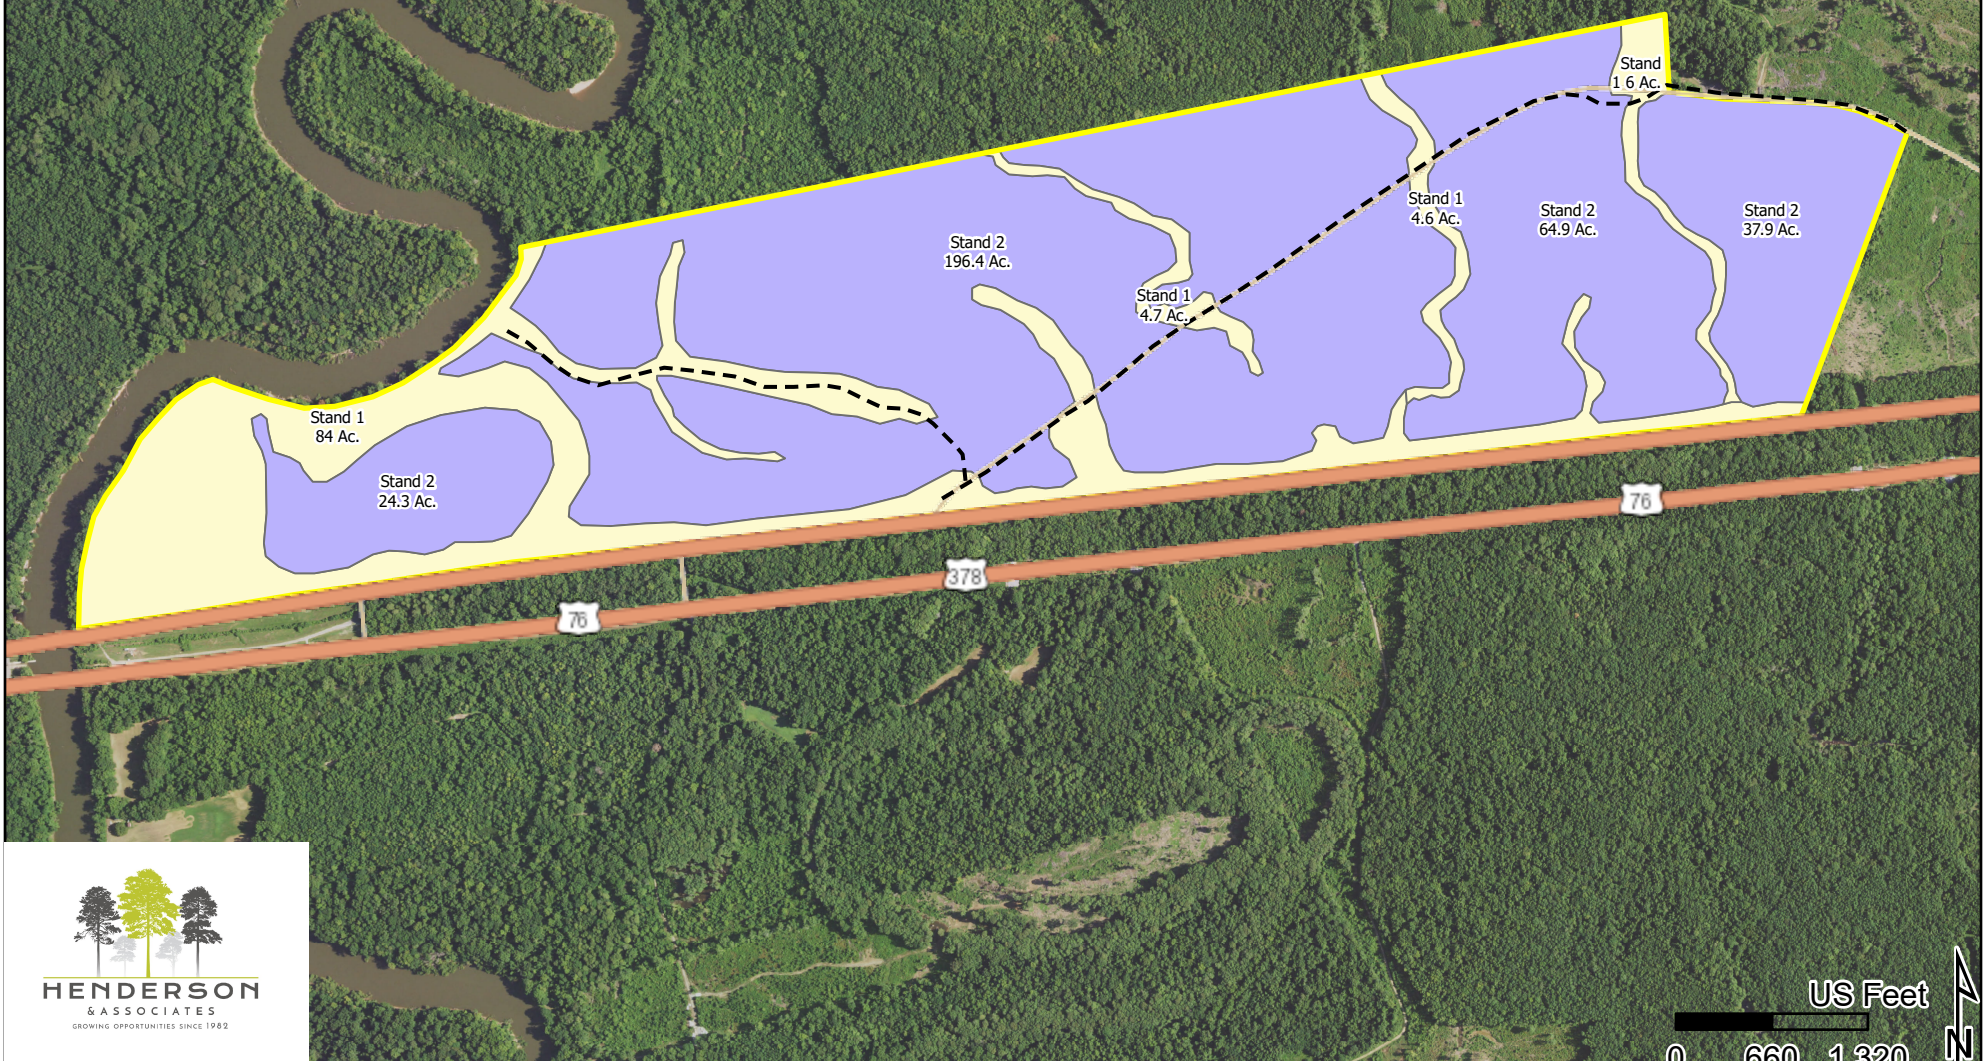

Almond River Tract

+/- 410.21 Acres

Sumter County, South Carolina

Stand Types

 Stand 1: Mature Hardwood, 87 Acres +/-

 Stand 2: Young Hardwood Regeneration, 323 Acres +/-

US Feet

0 660 1,320