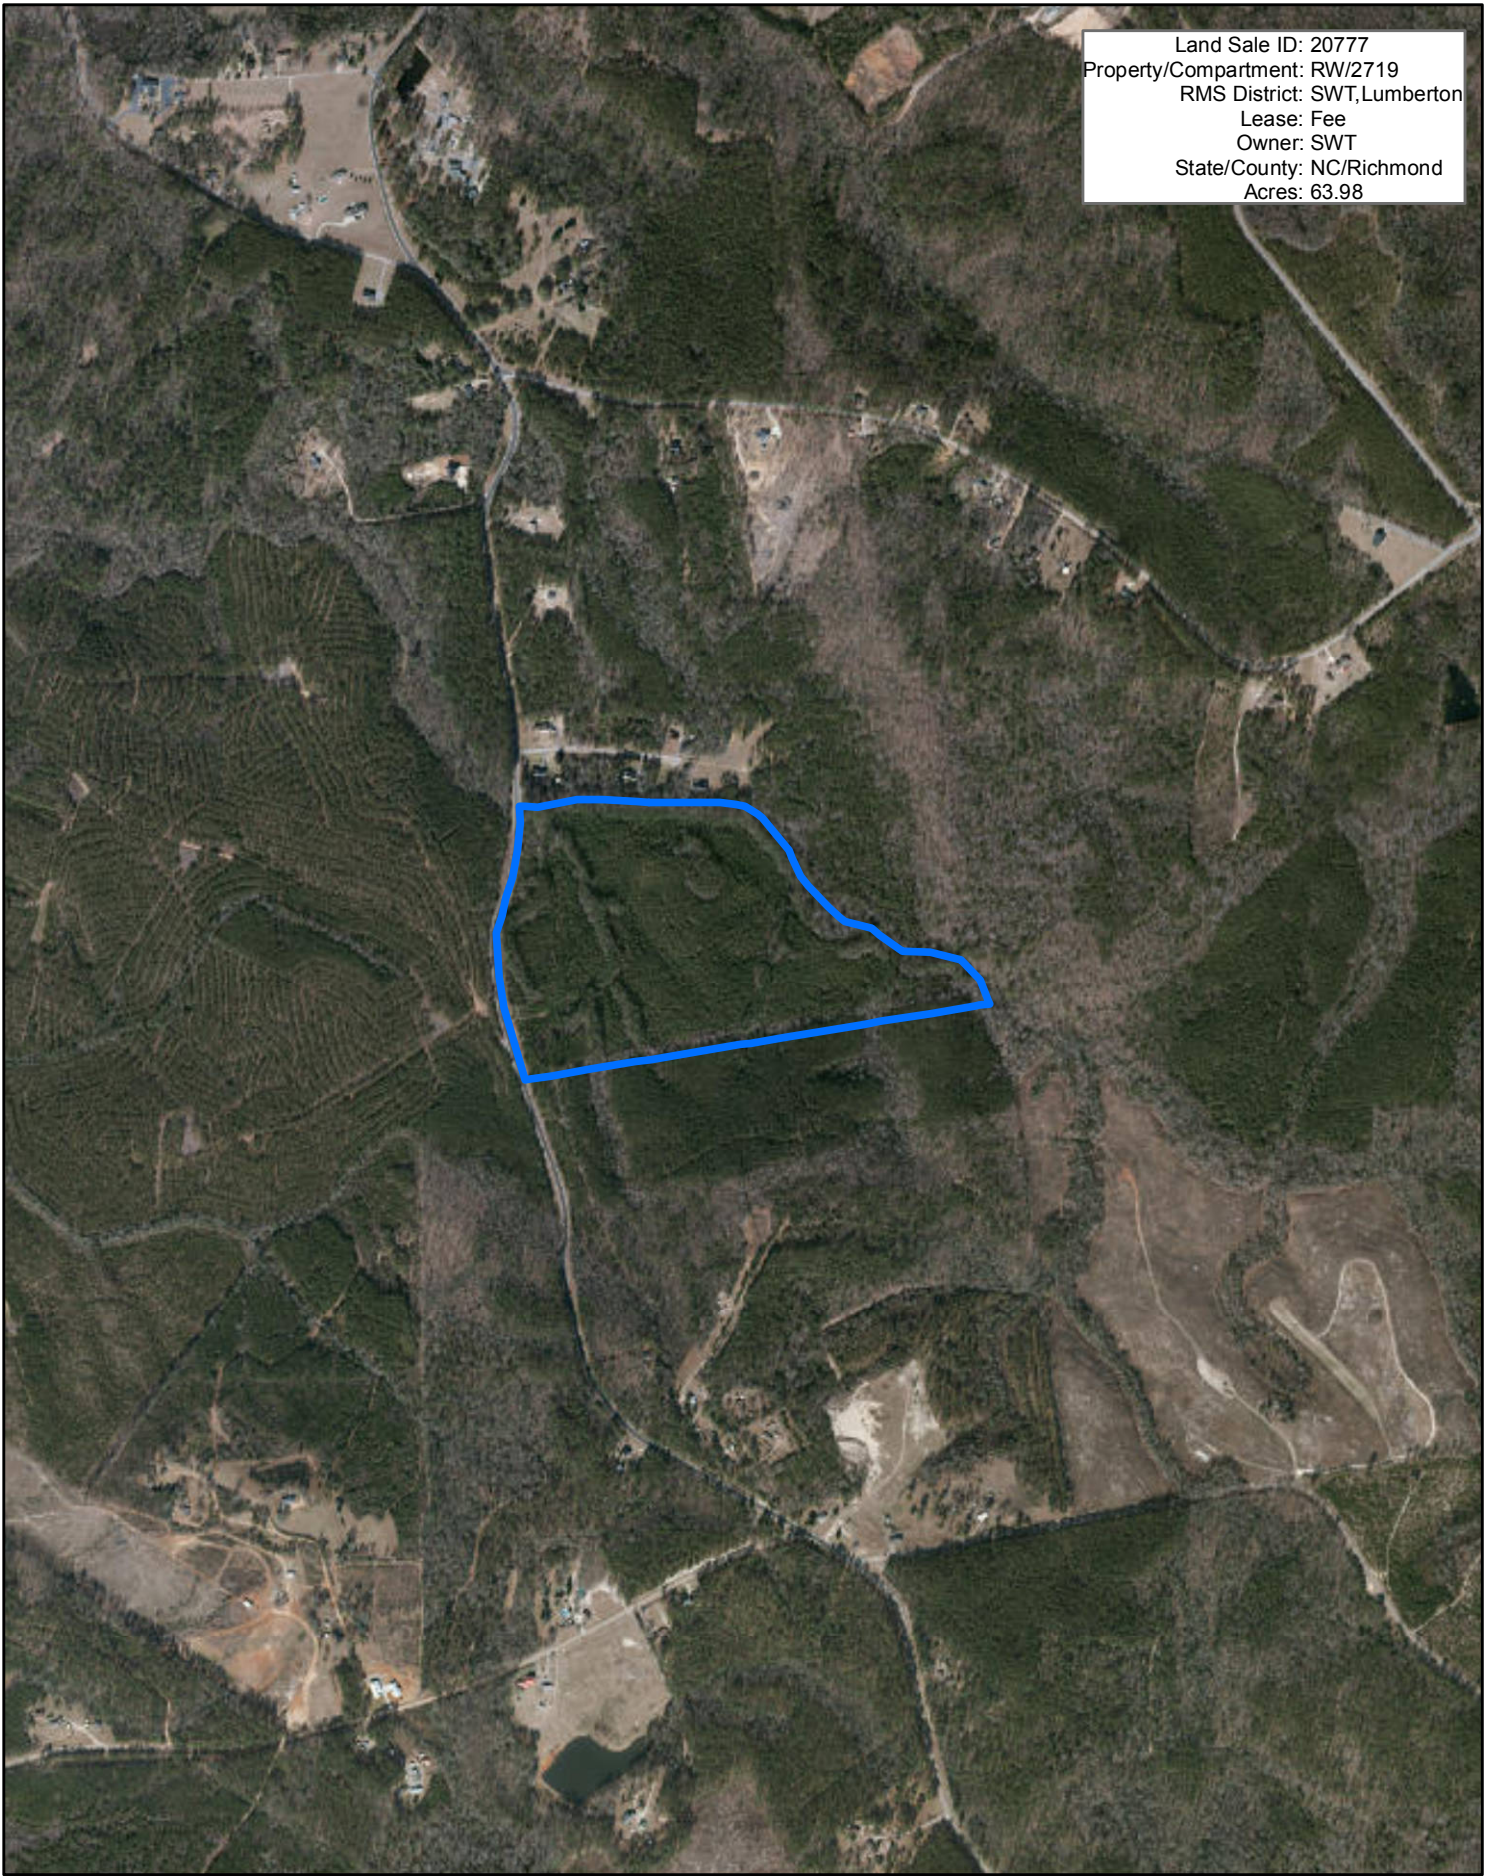

Land Sale ID: 20777
Property/Compartment: RW/2719
RMS District: SWT, Lumberton
Lease: Fee
Owner: SWT
State/County: NC/Richmond
Acres: 63.98

1:15,840

1 inch equals 0.25 miles

*This map is not warranted for
completeness or accuracy*
Date Created: 5/5/2020