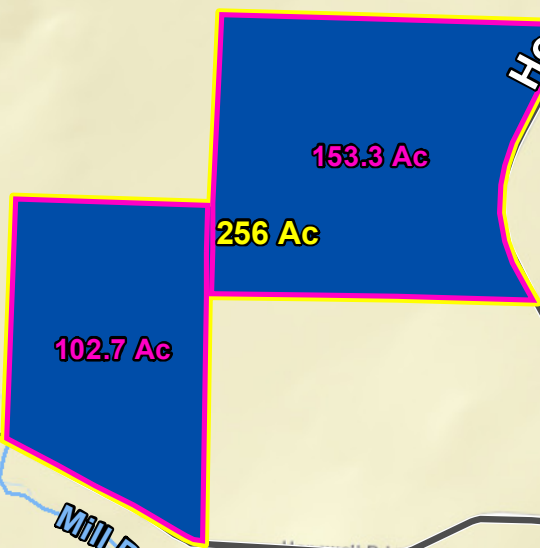

Scales Ranch Rd

Guerrant Rd

Fm 1696

Hopewell Rd

Davis Rd

Mill Branch

Rocky Creek

Sources: Esri, HERE, Garmin, USGS, Intermap, INCREMENT P, NRCan, Esri Japan, METI, Esri China (Hong Kong), Esri Korea, Esri (Thailand), NGCC, (c) OpenStreetMap contributors, and the GIS User Community