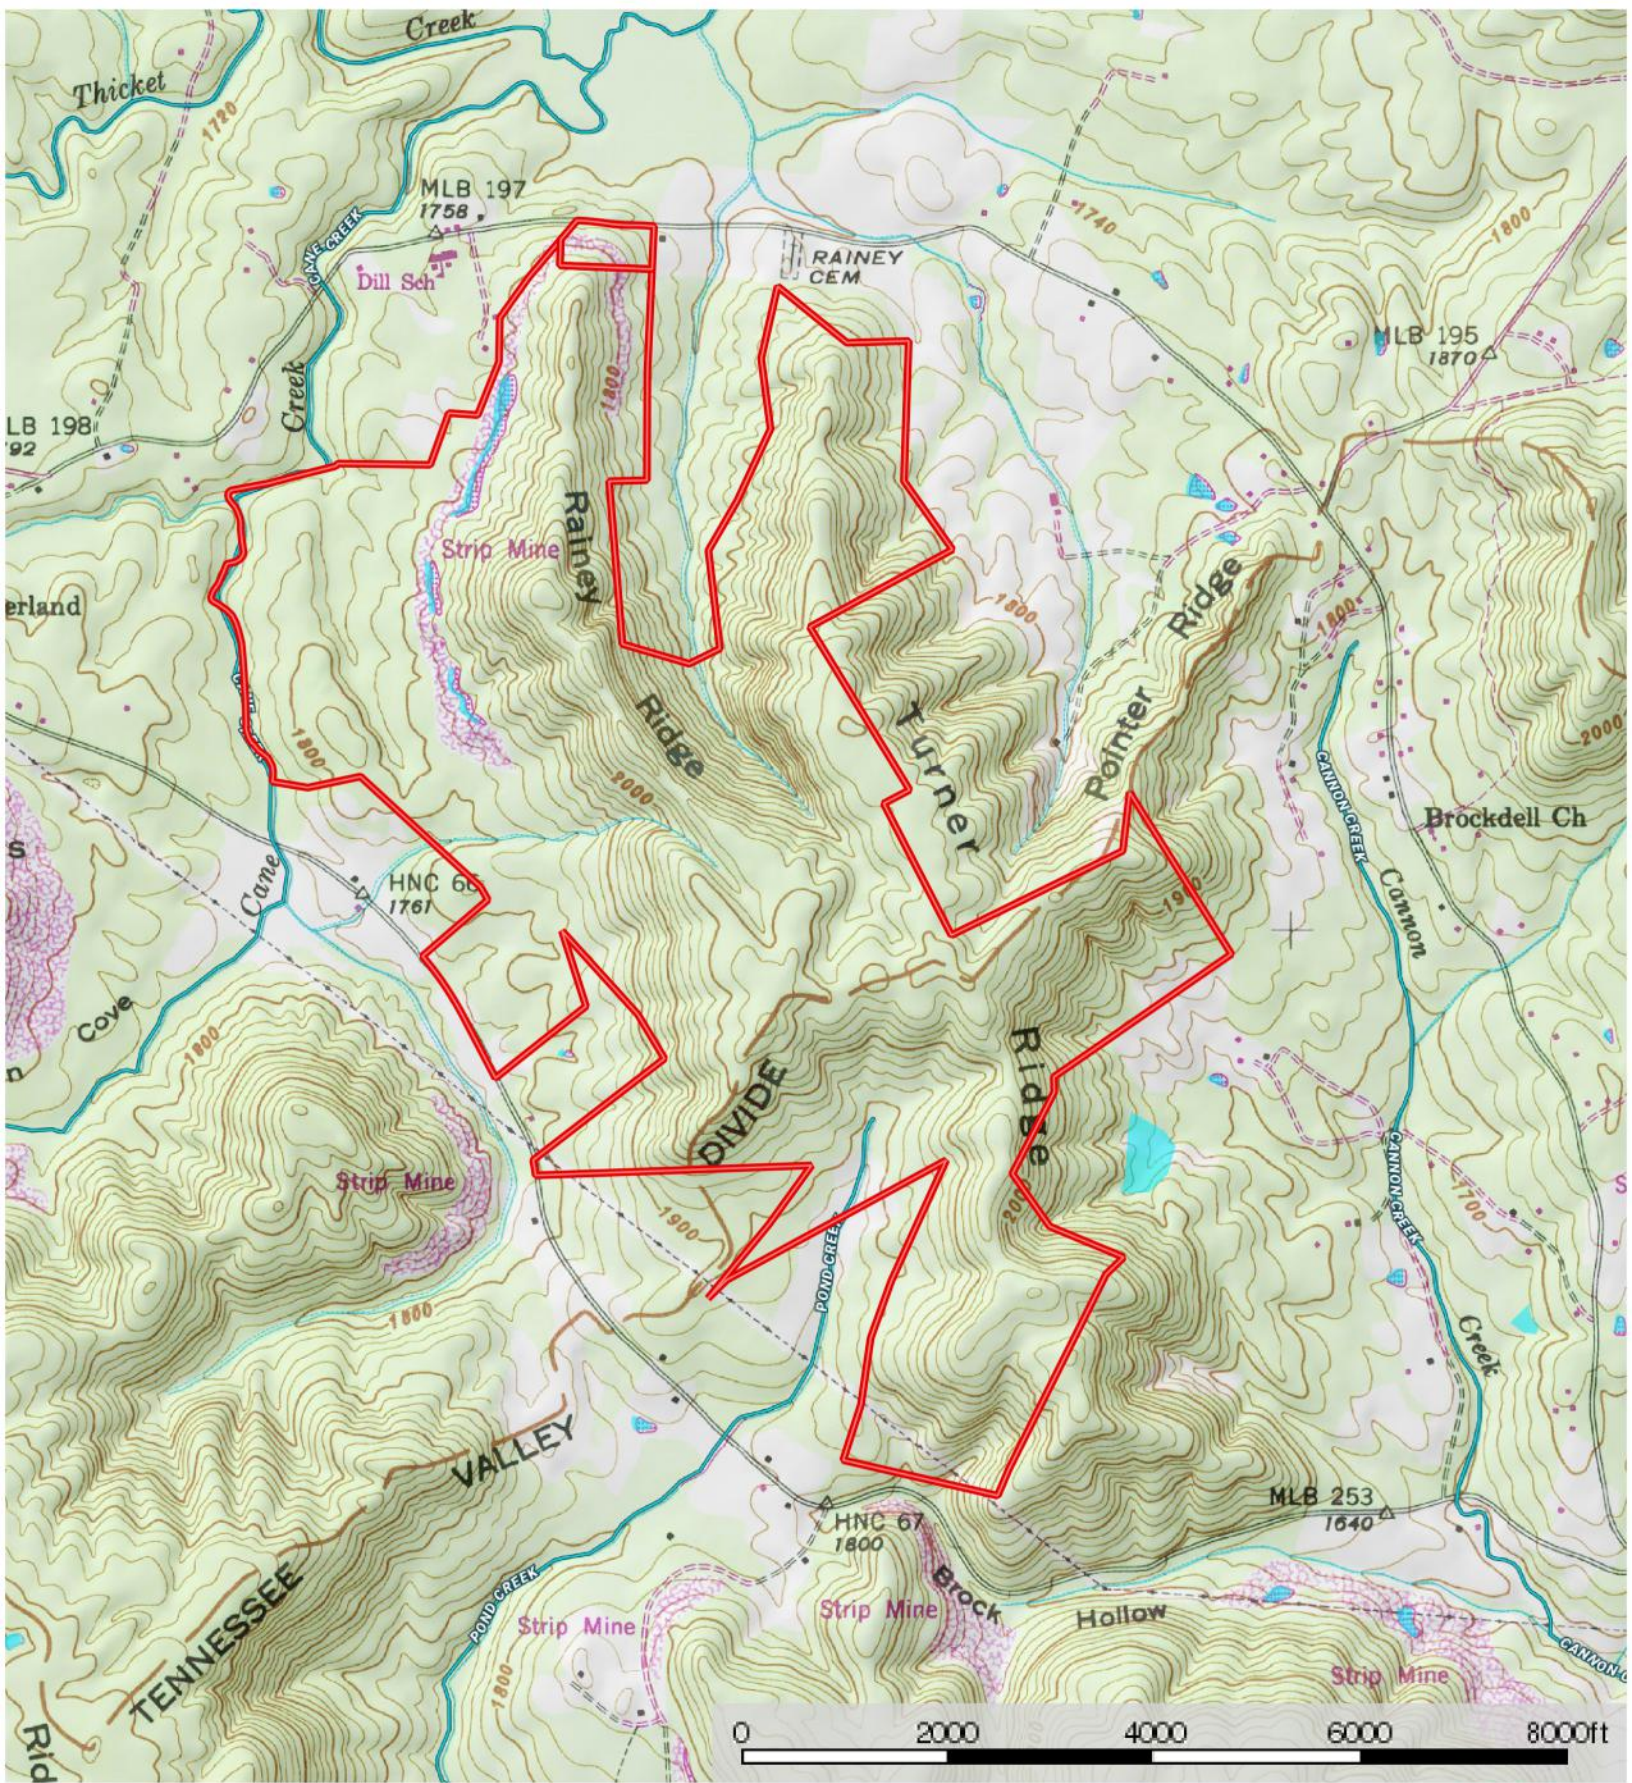

Brock Hollow Road - Topography Map

Bledsoe County, Tennessee, 735.64 AC +/-

- Boundary
- Stream, Intermittent
- River/Creek
- Water Body

The information contained herein was obtained from sources deemed to be reliable. MapRight Services makes no warranties or guarantees as to the completeness or accuracy thereof.