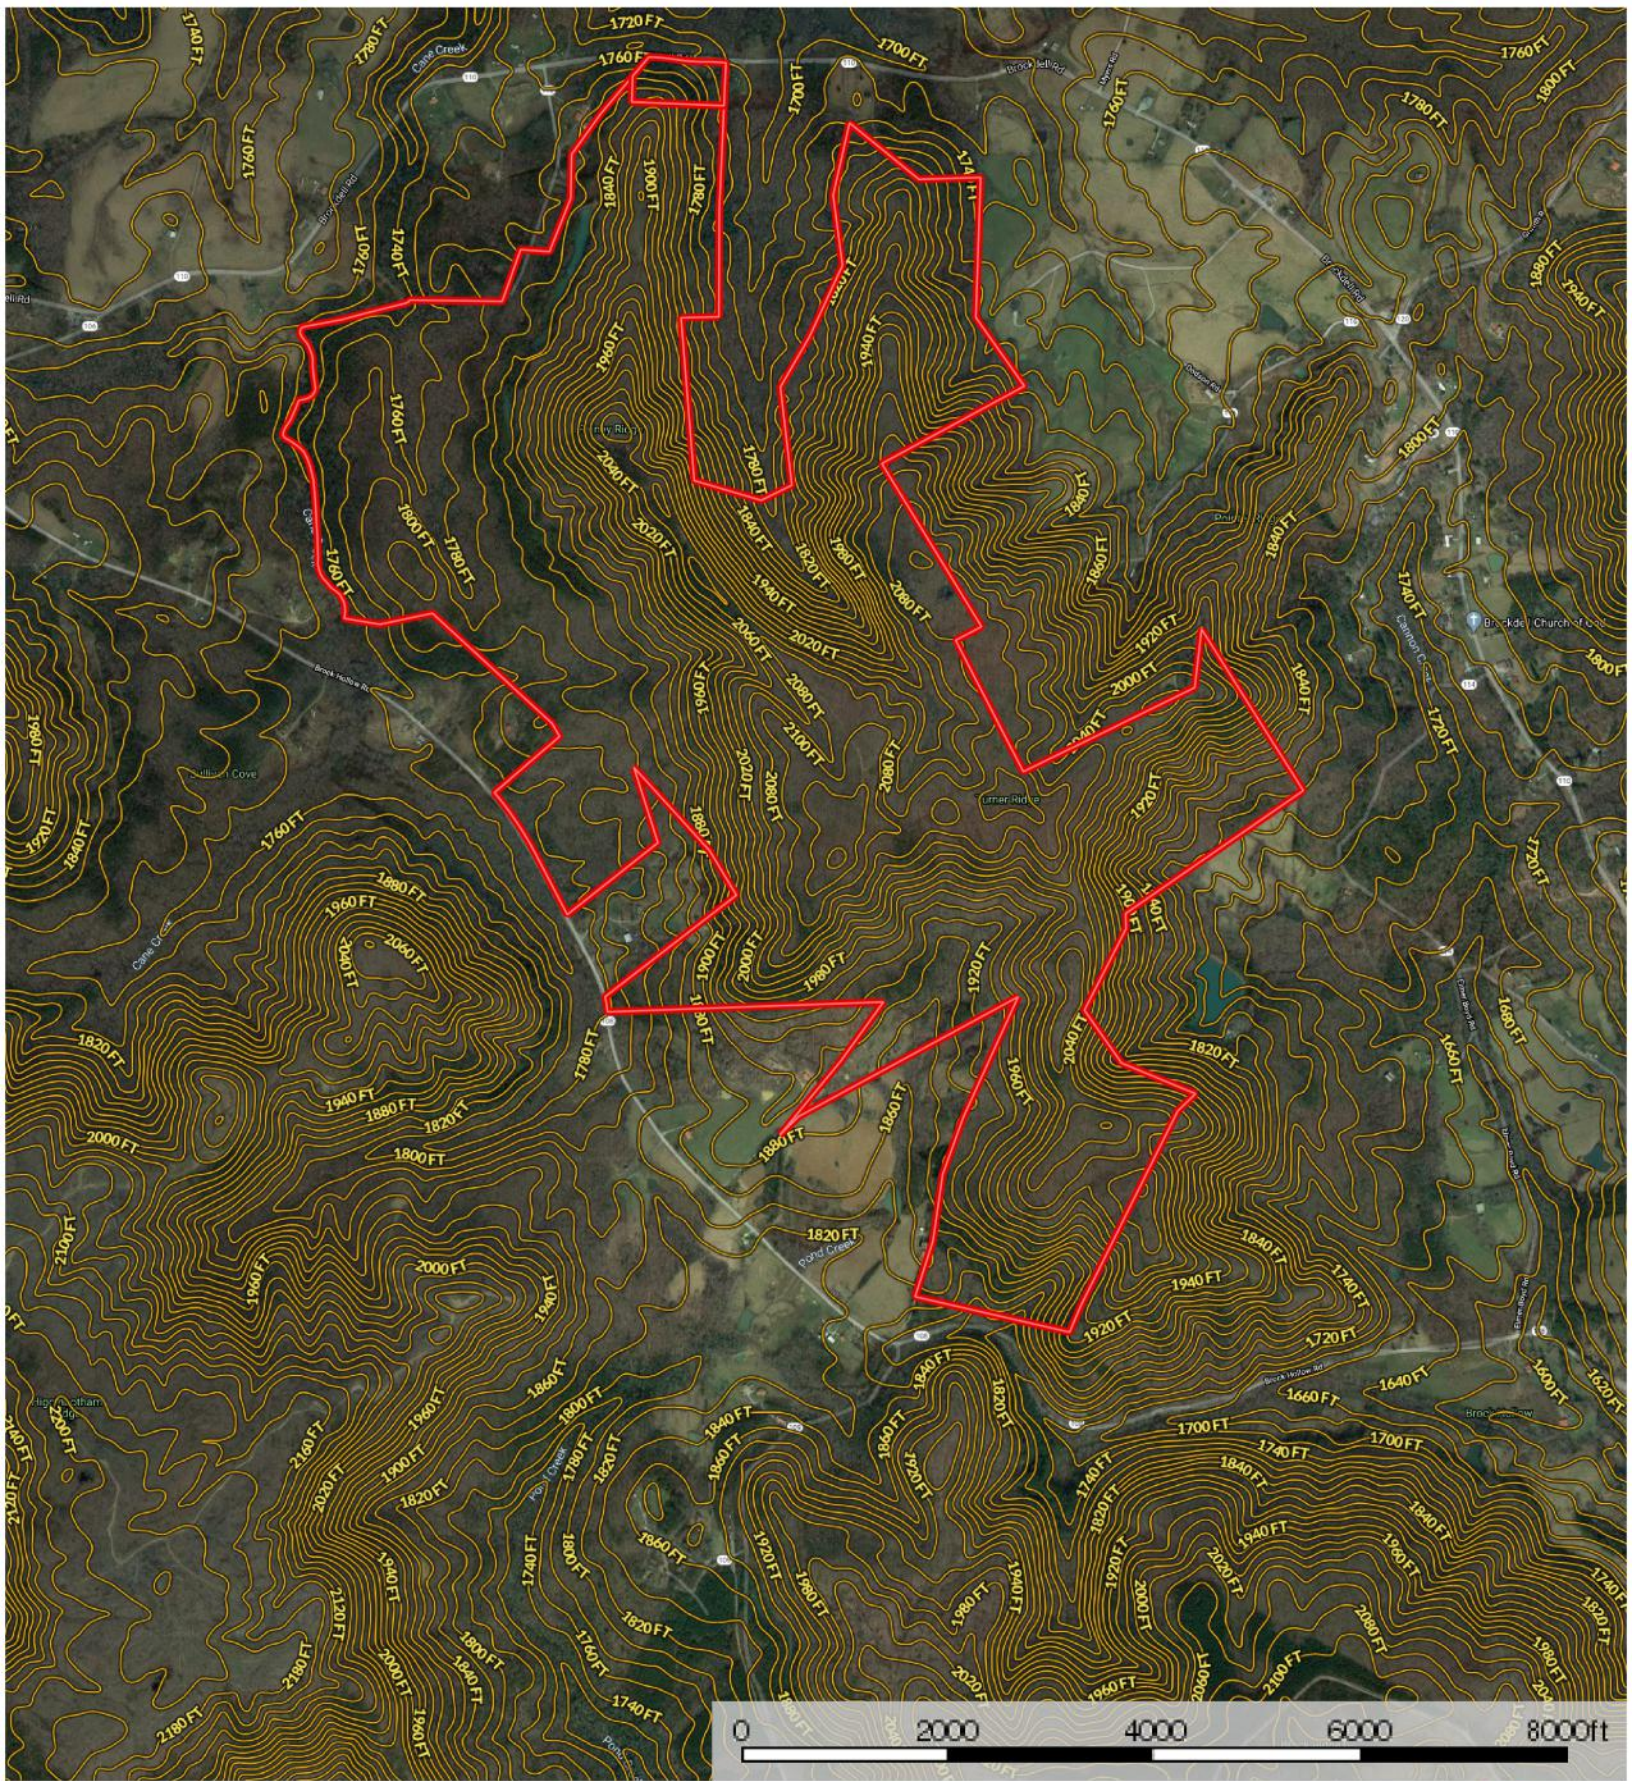

# Brock Hollow Road - Contour Lines Map

Bledsoe County, Tennessee, 735.64 AC +/-

 Boundary

 The information contained herein was obtained from sources deemed to be reliable. MapRight Services makes no warranties or guarantees as to the completeness or accuracy thereof.