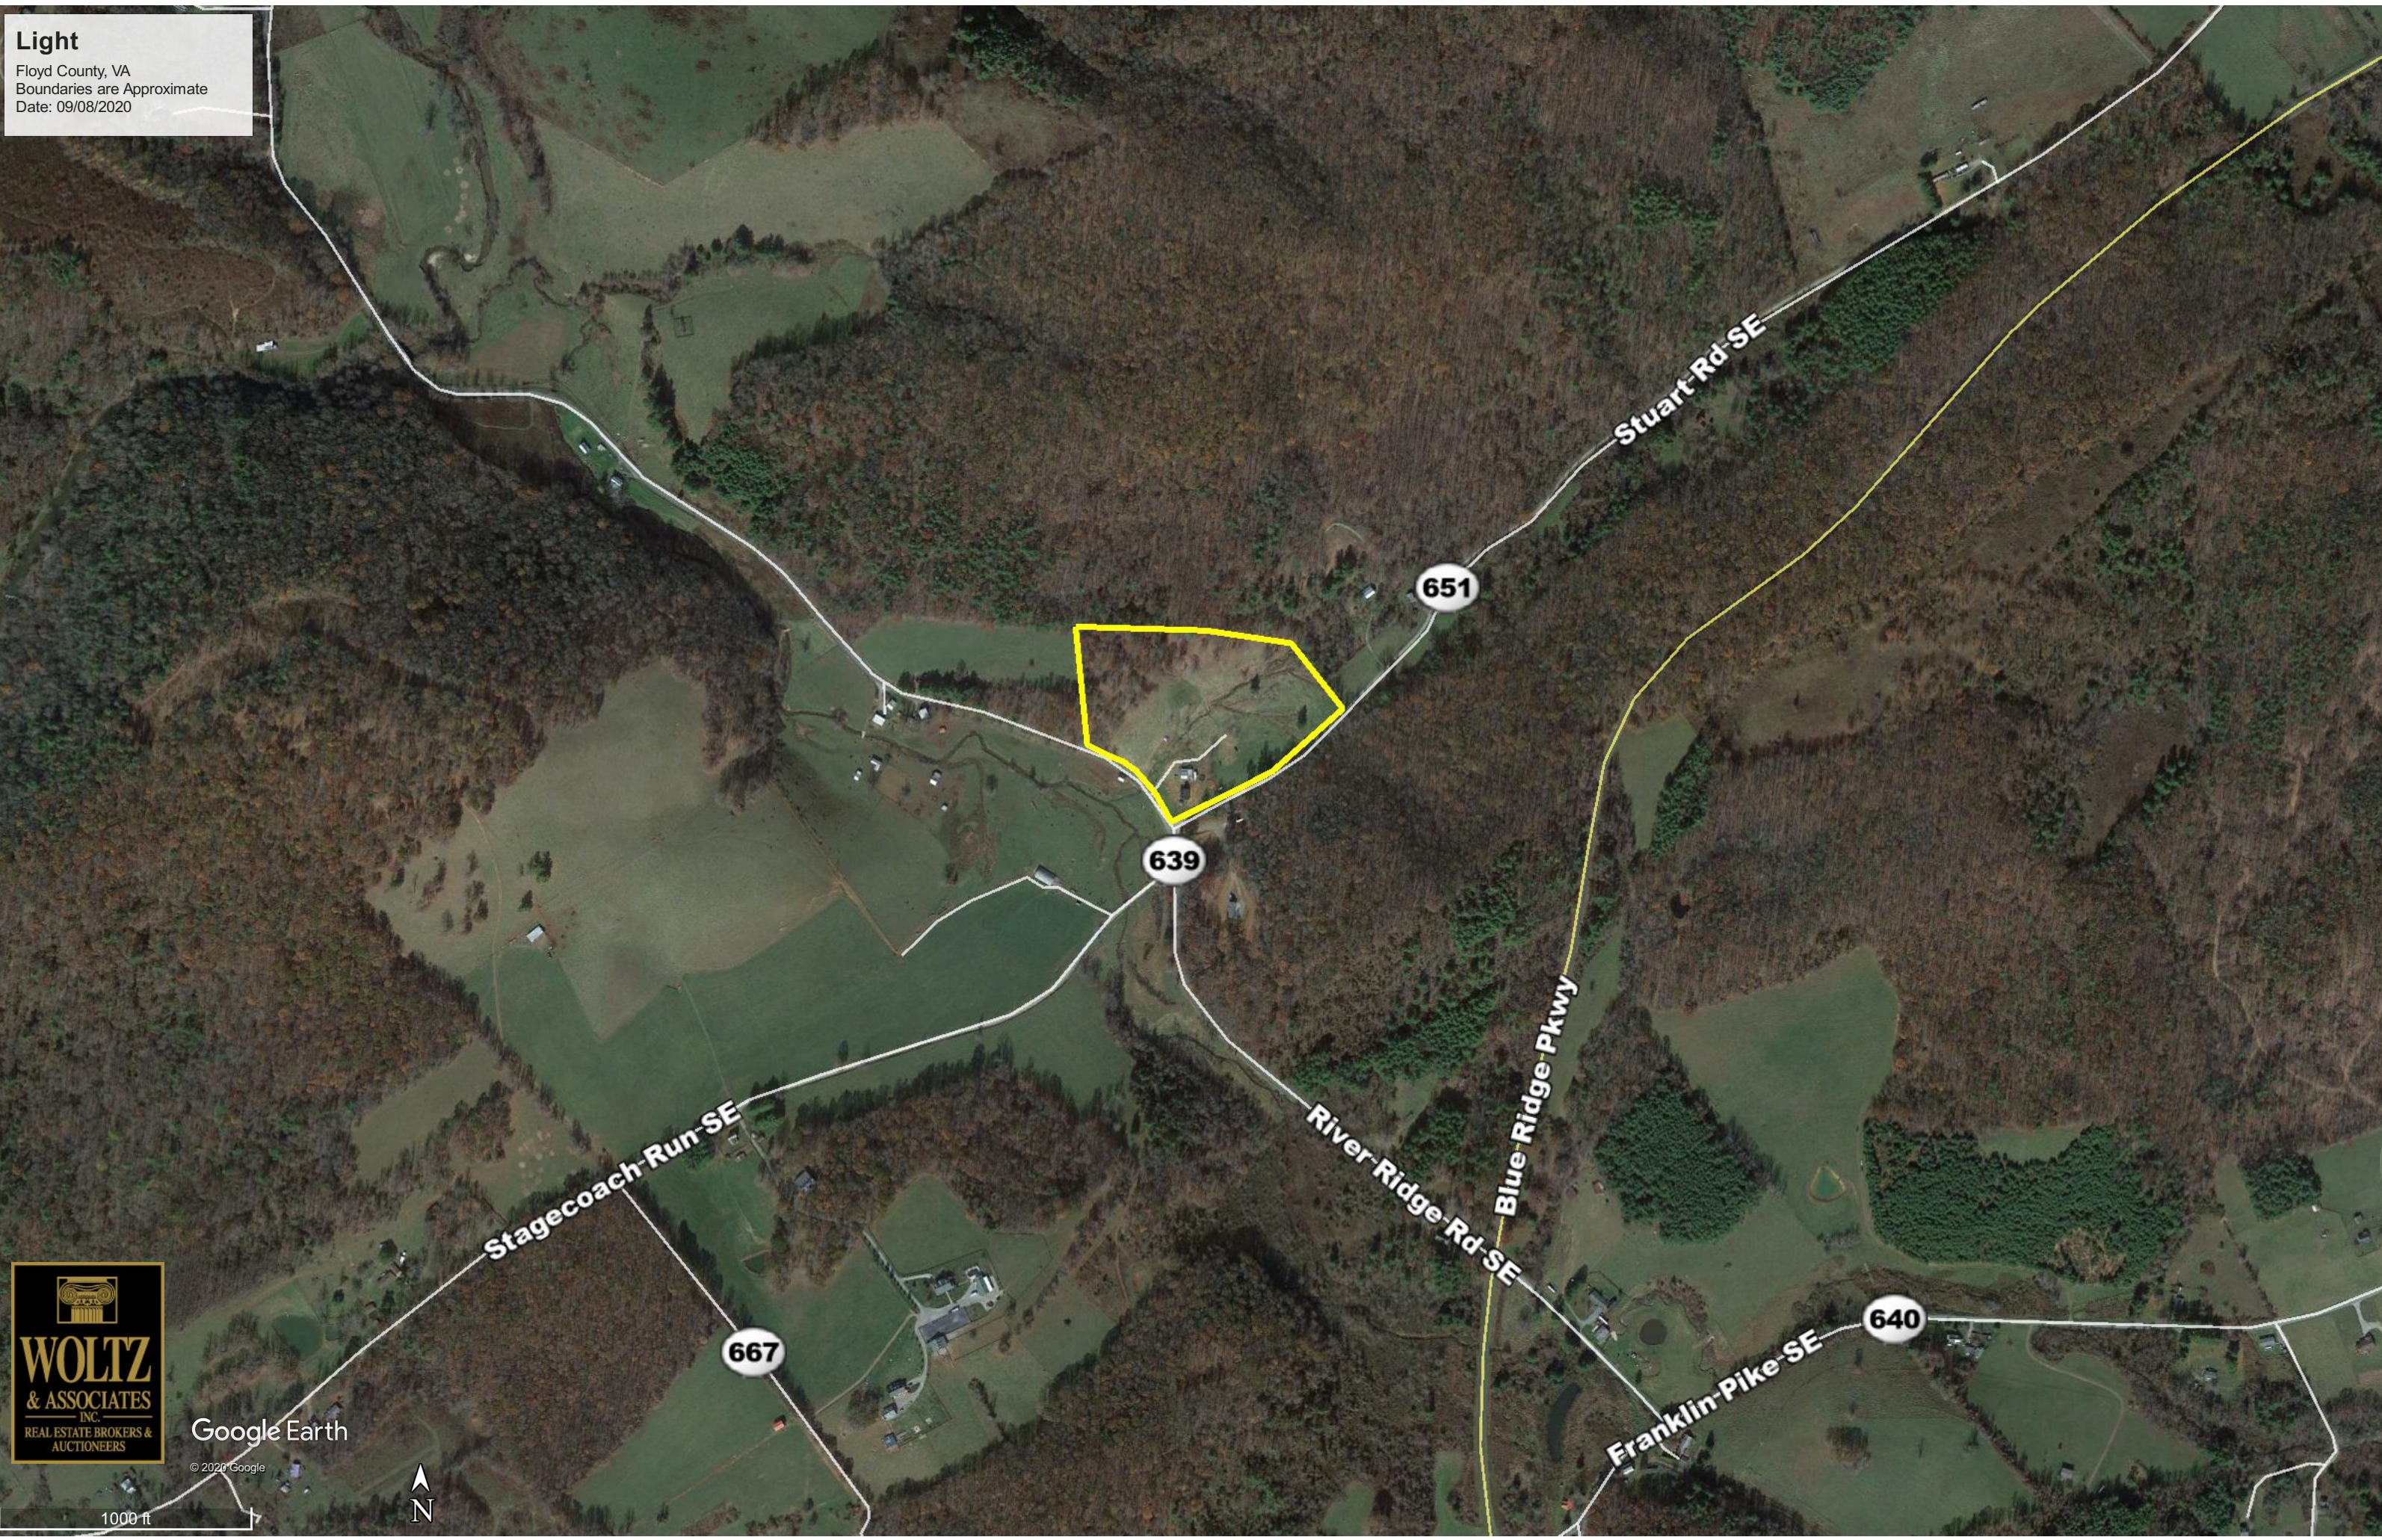

Light

Floyd County, VA
Boundaries are Approximate
Date: 09/08/2020

Google Earth

© 2020 Google

1000 ft