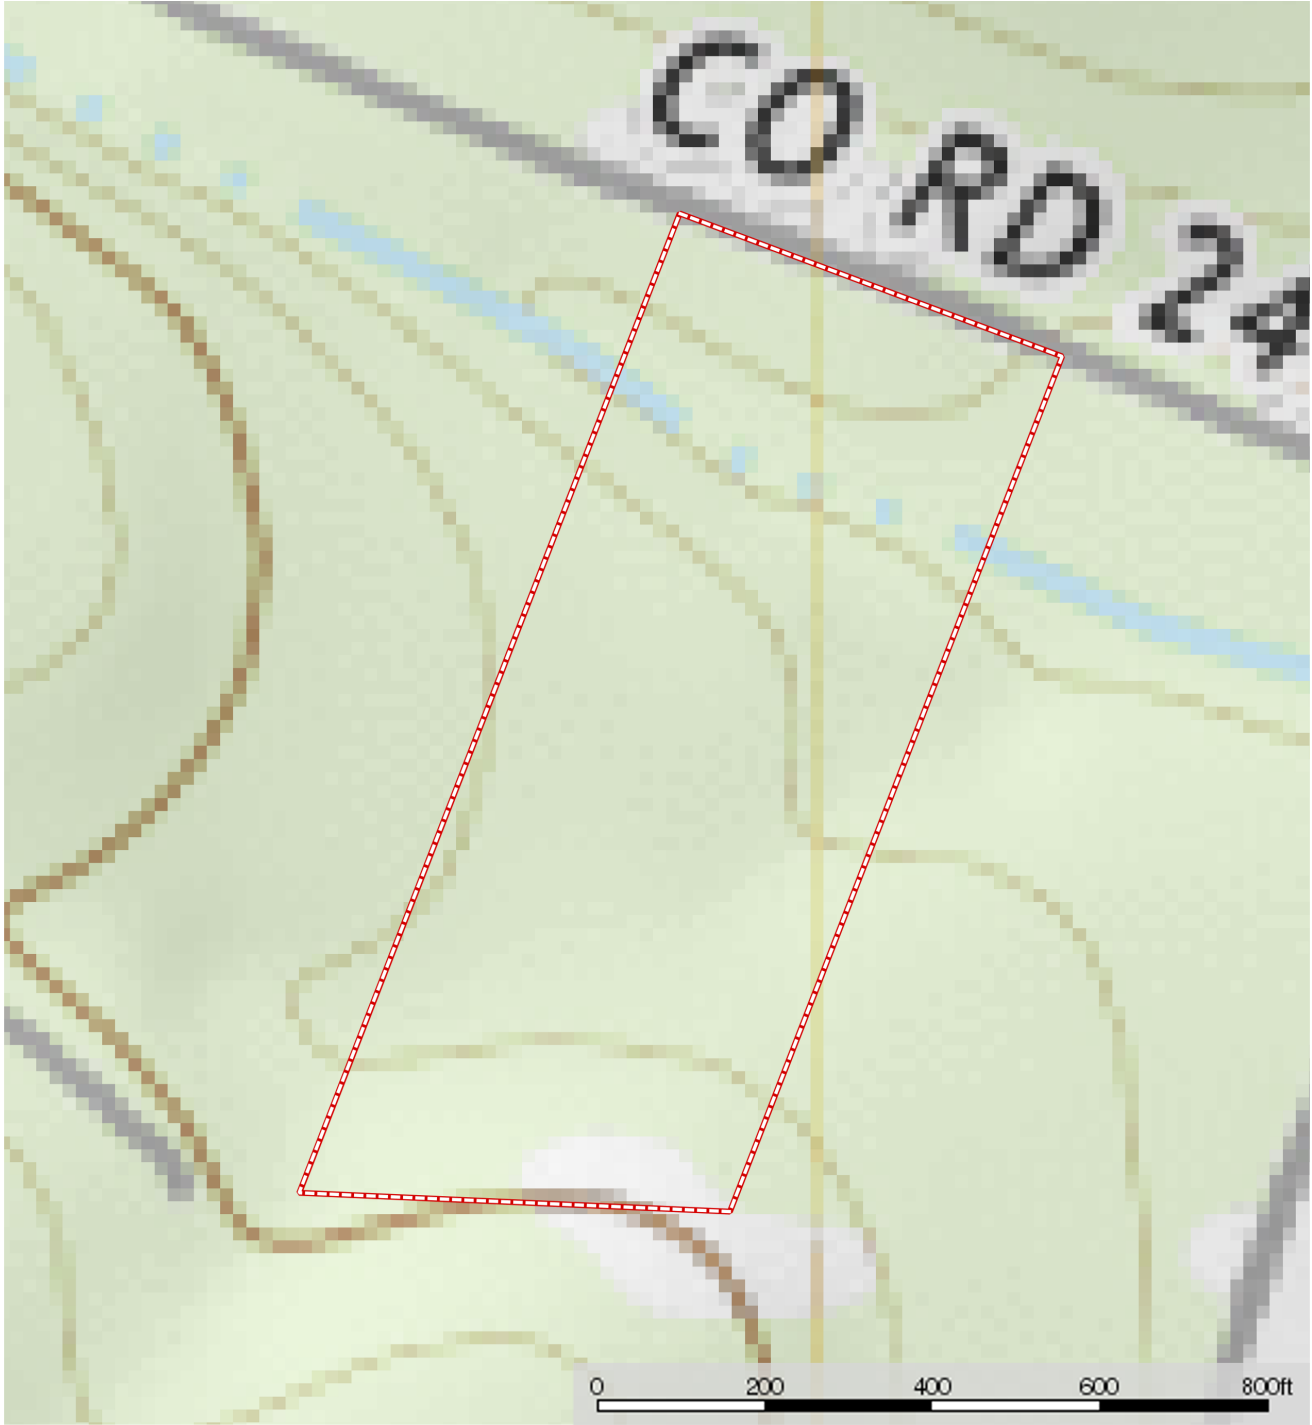

HONDO ACRES

10.01 Acres | Medina County

 Boundary

Cameron Schuster
CWSchuster@SimpsonRanches.com
SimpsonRanches.com

Cell: 830.334.1593
Office: 830.955.1725