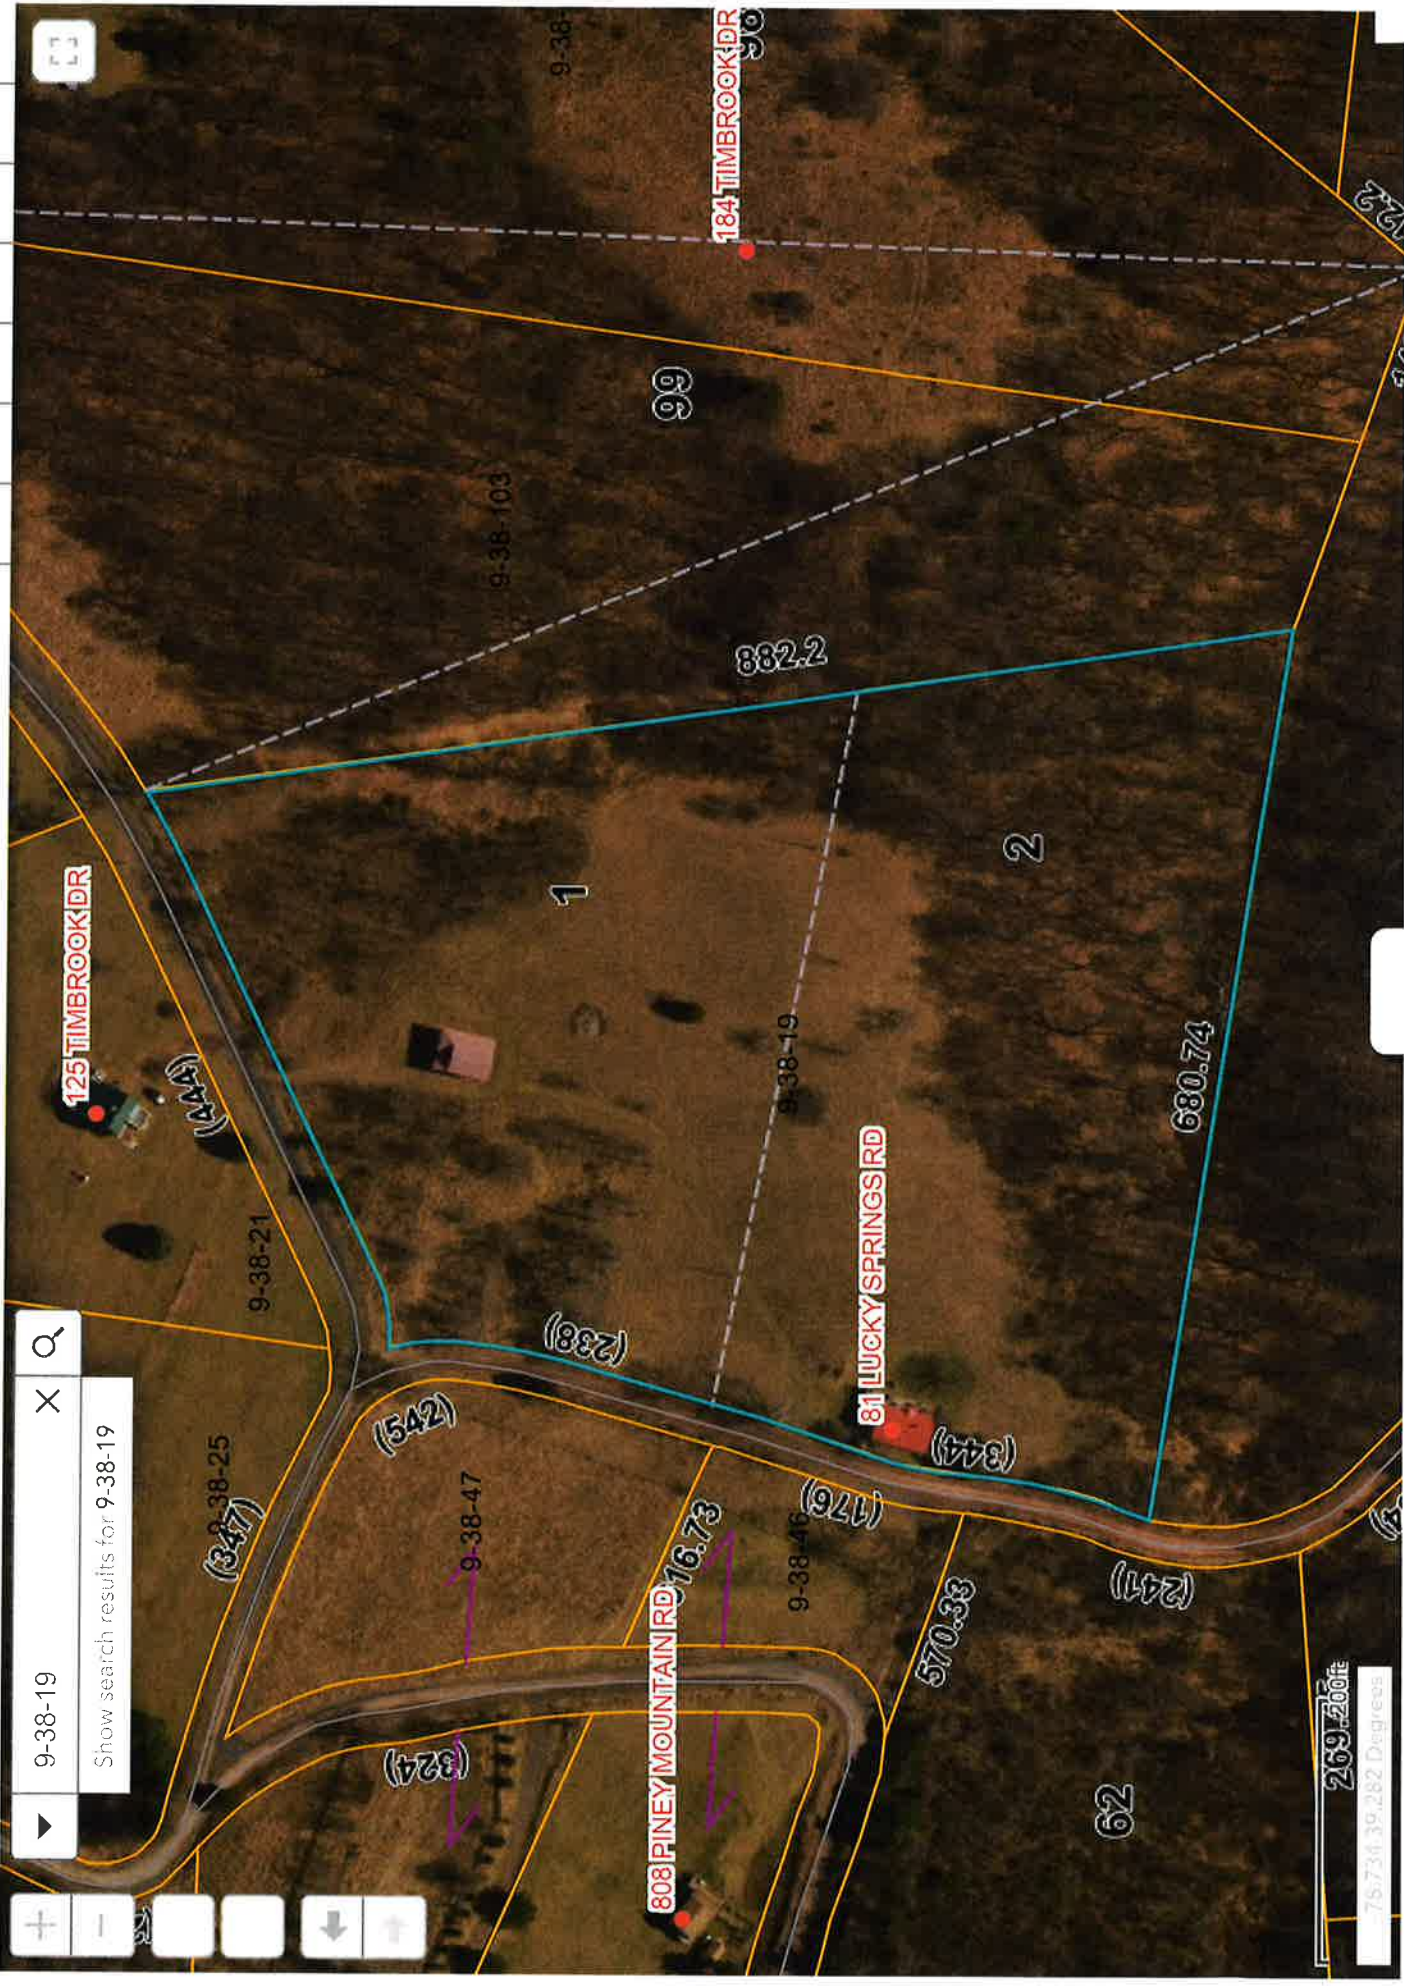

# Hampshire Parcel Viewer

9-38-19 X Q

Show search results for 9-38-19

269.200ft  
75.734 35.282 Degrees

# Hampshire Parcel Viewer

9-38-19 X Q

Show search results for: 9-38-19

200ft  
78.727 39 283 Degrees