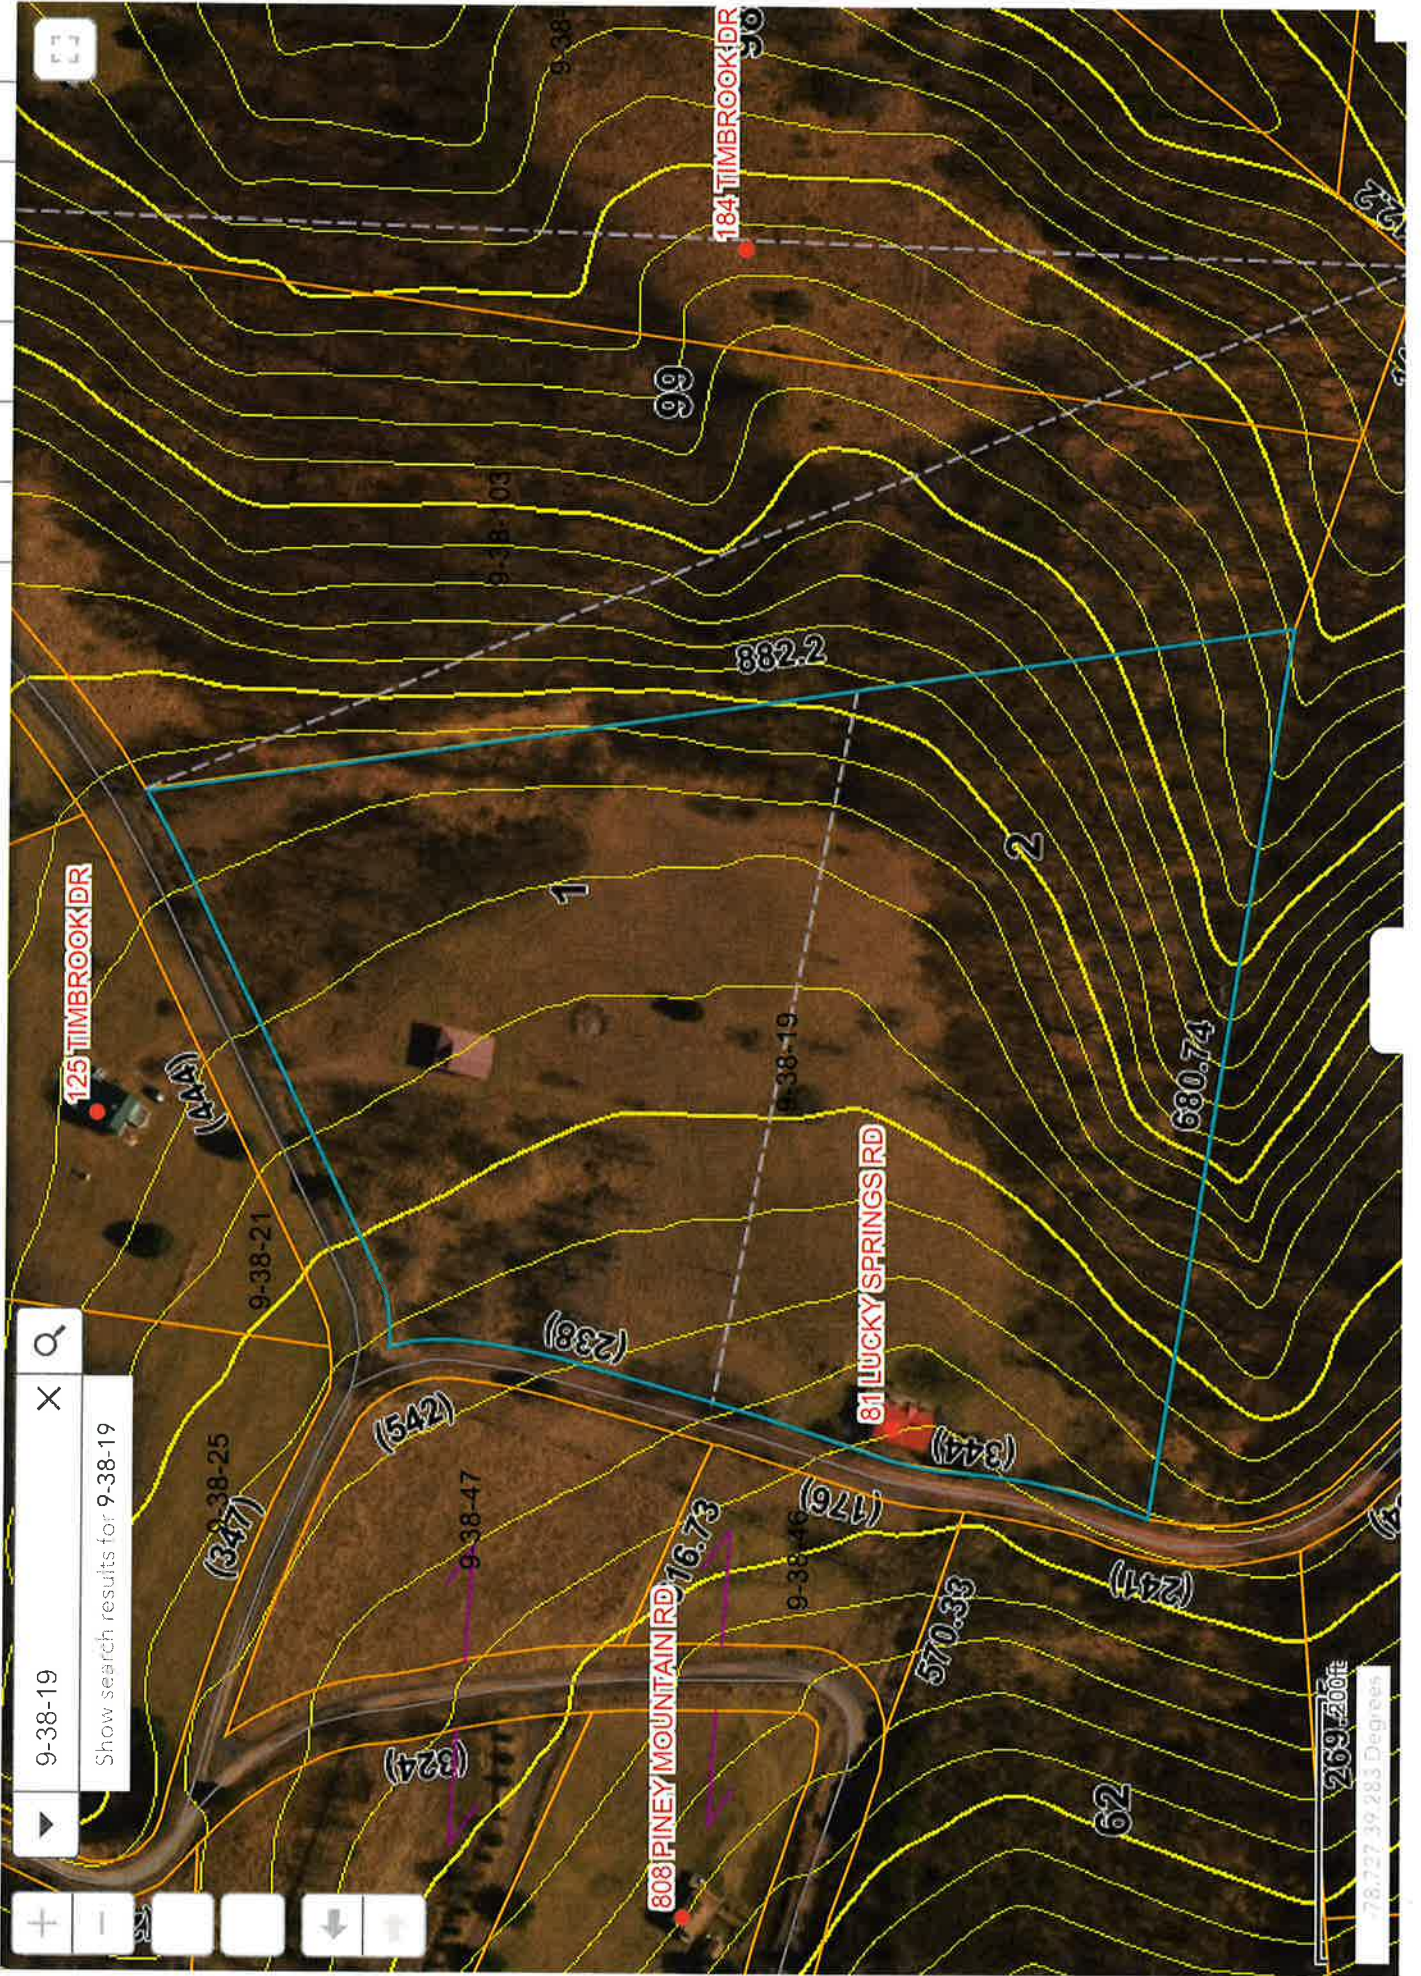

# Hampshire Parcel Viewer

9-38-19 X Q

Show search results for 9-38-19

269.200ft  
75.734 35.282 Degrees

# Hampshire Parcel Viewer

9-38-19 X Q

Show search results for: 9-38-19

200ft  
78.727 39 283 Degrees