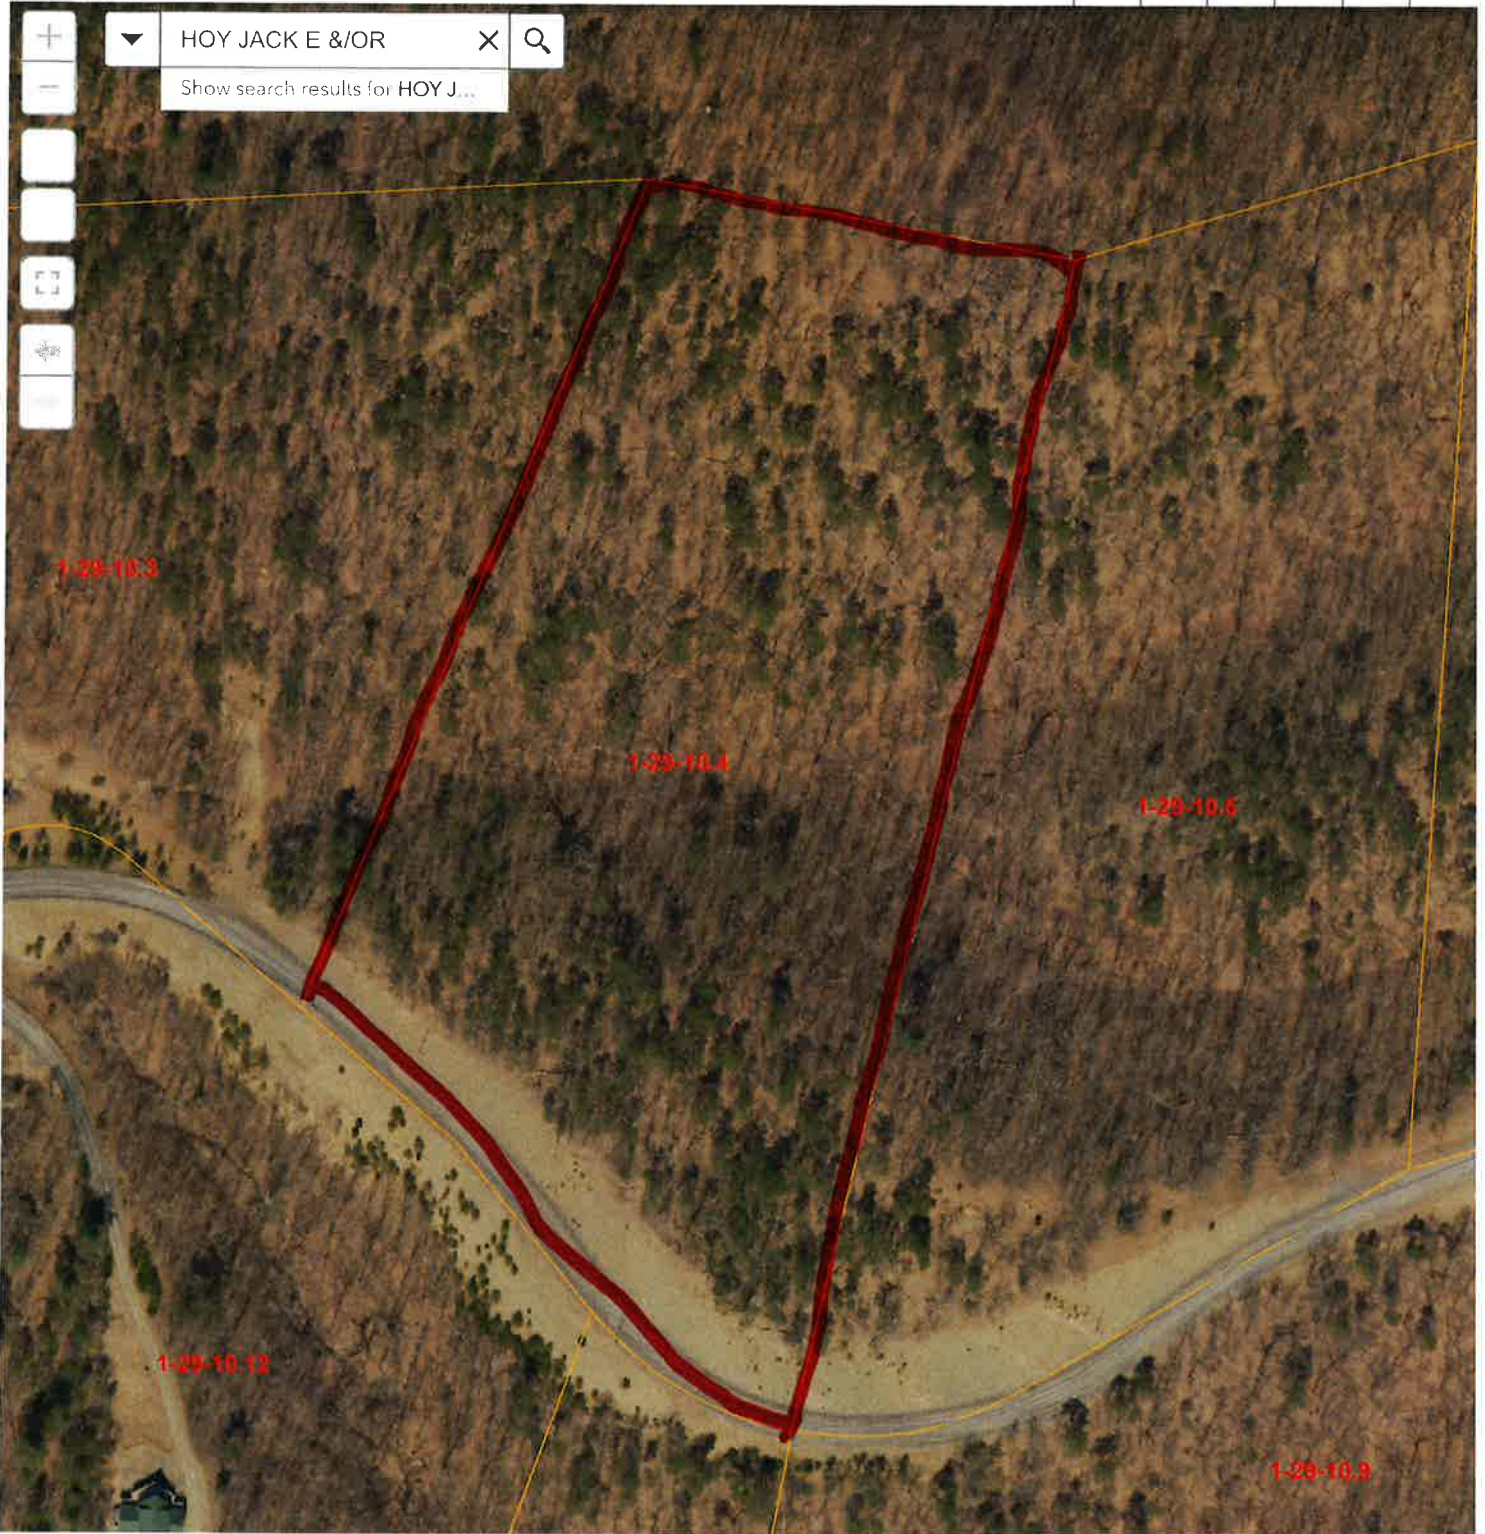

Mineral Parcel Viewer

200ft
74,842.39,348 Degrees

App State
Click to restore the map extent and layers visibility where you left off