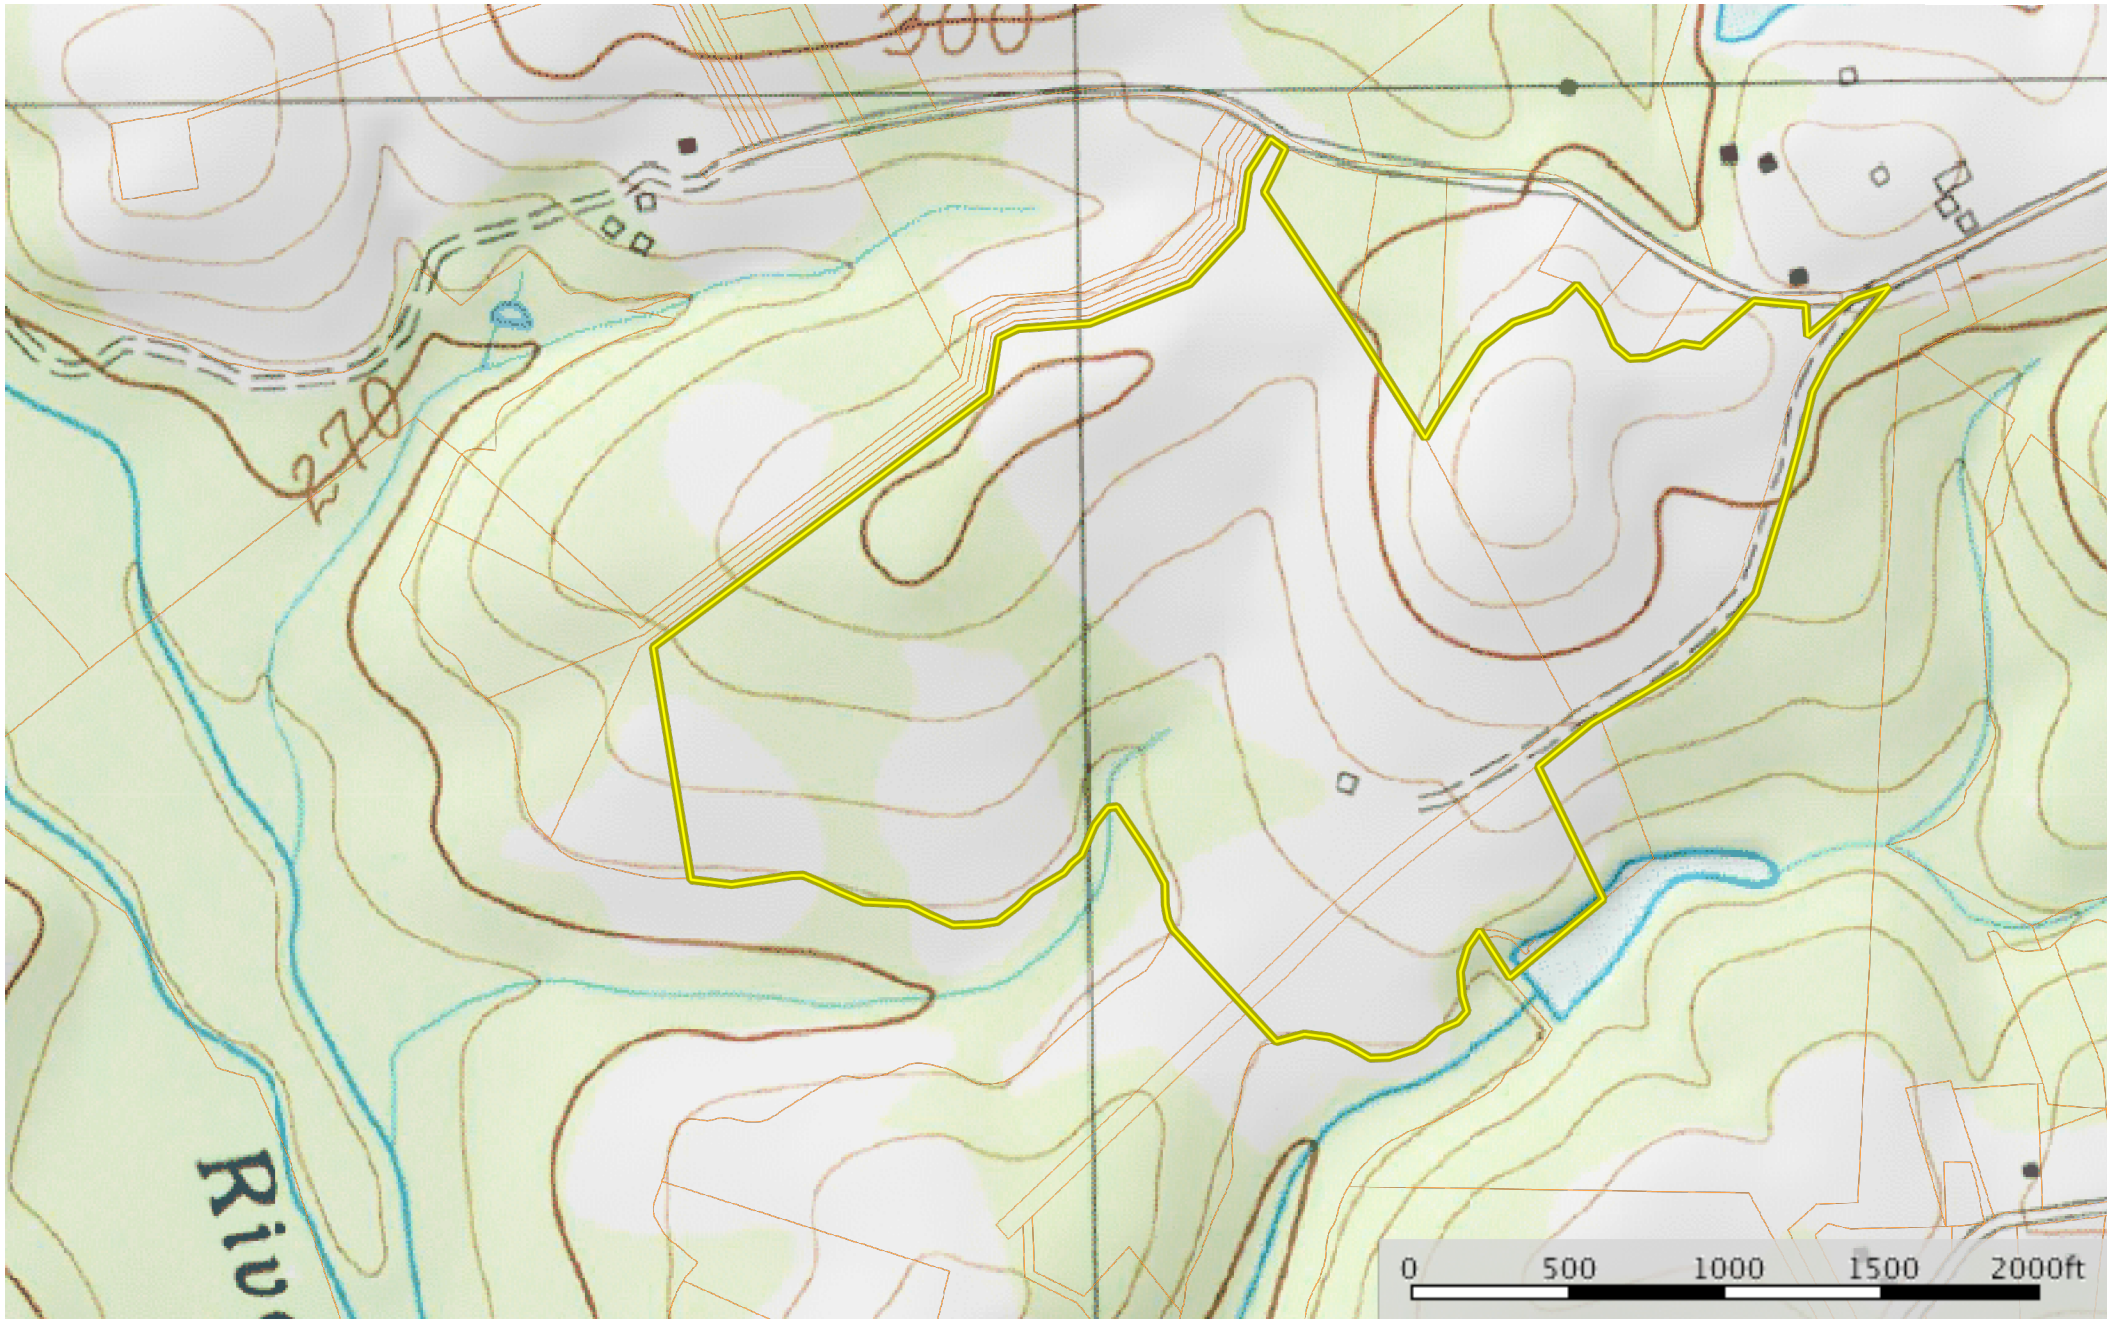

# Serendipity - +/- 90 Acres

Greenville County, South Carolina, AC +/-

 Boundary