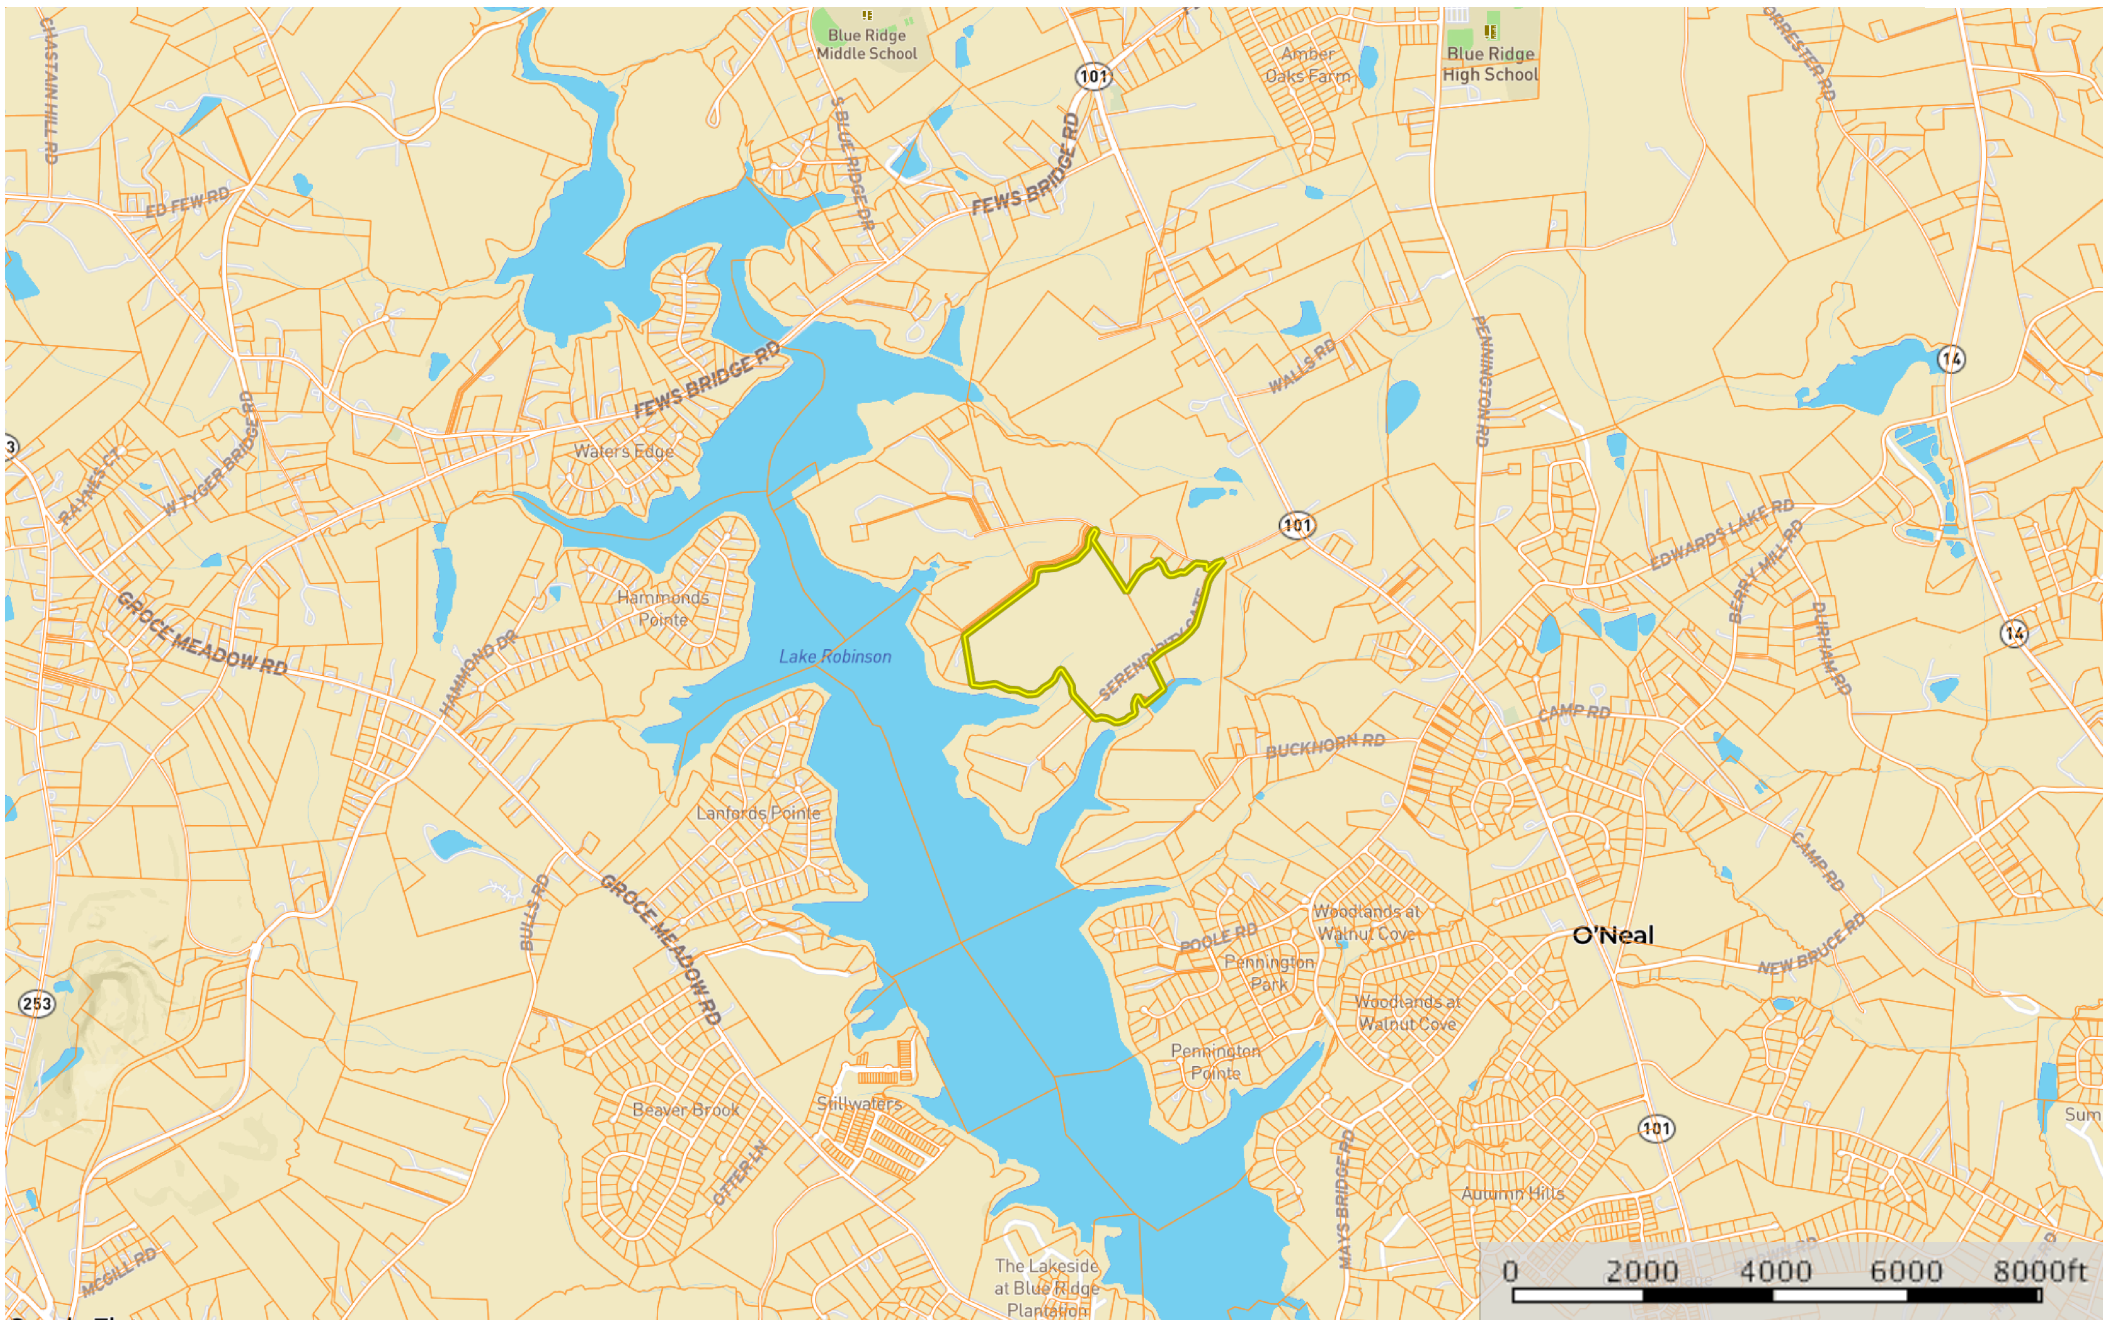

Serendipity - +/- 90 Acres

Greenville County, South Carolina, AC +/-

 Boundary