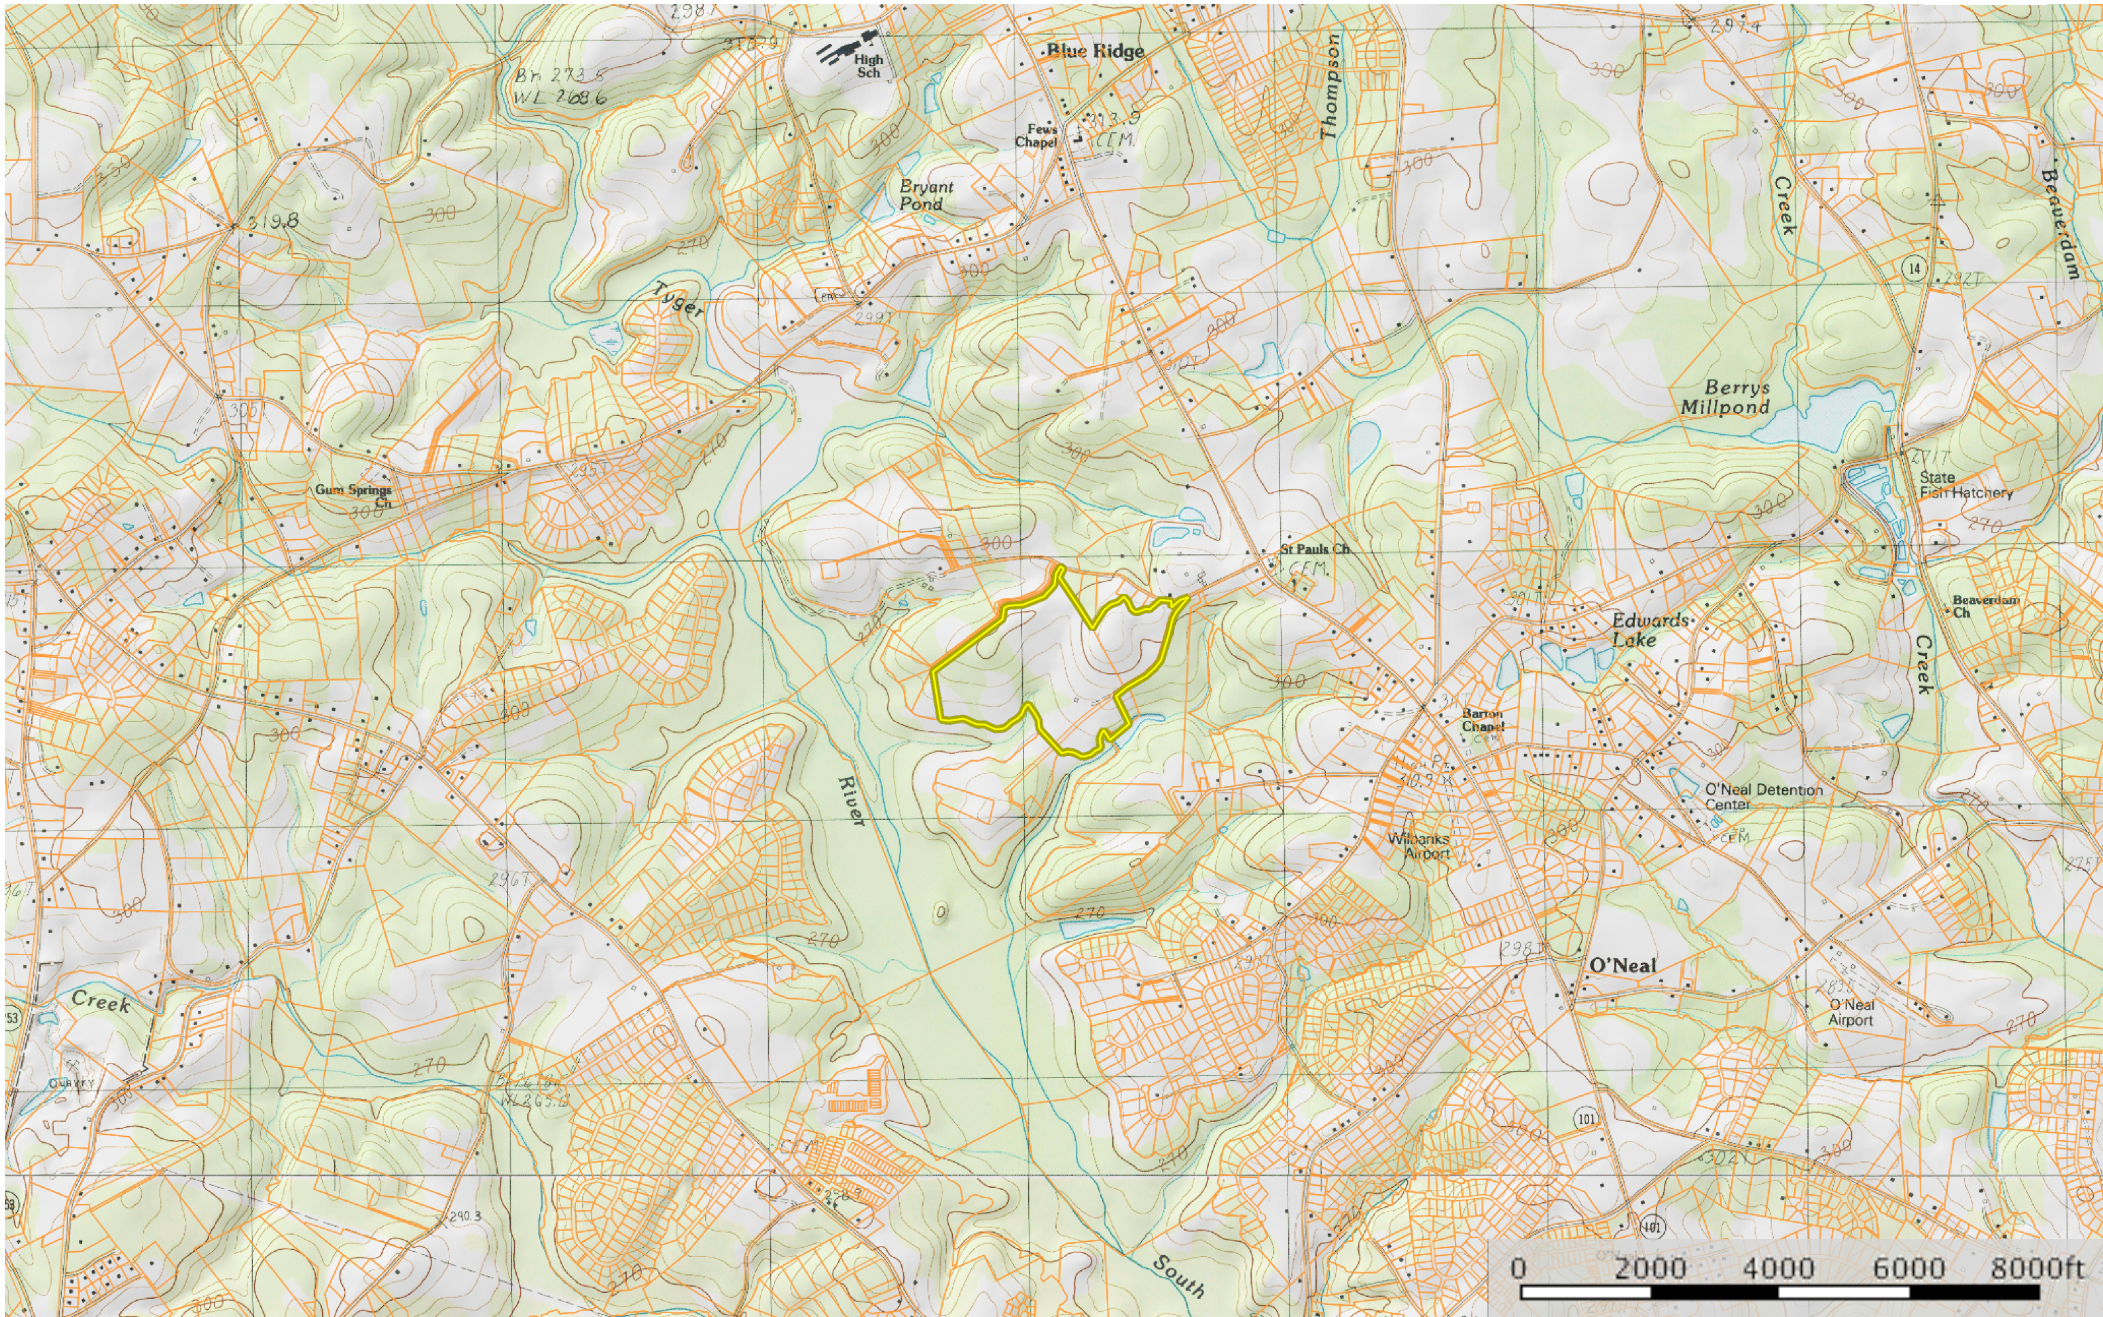

Serendipity - +/- 90 Acres

Greenville County, South Carolina, AC +/-

 Boundary