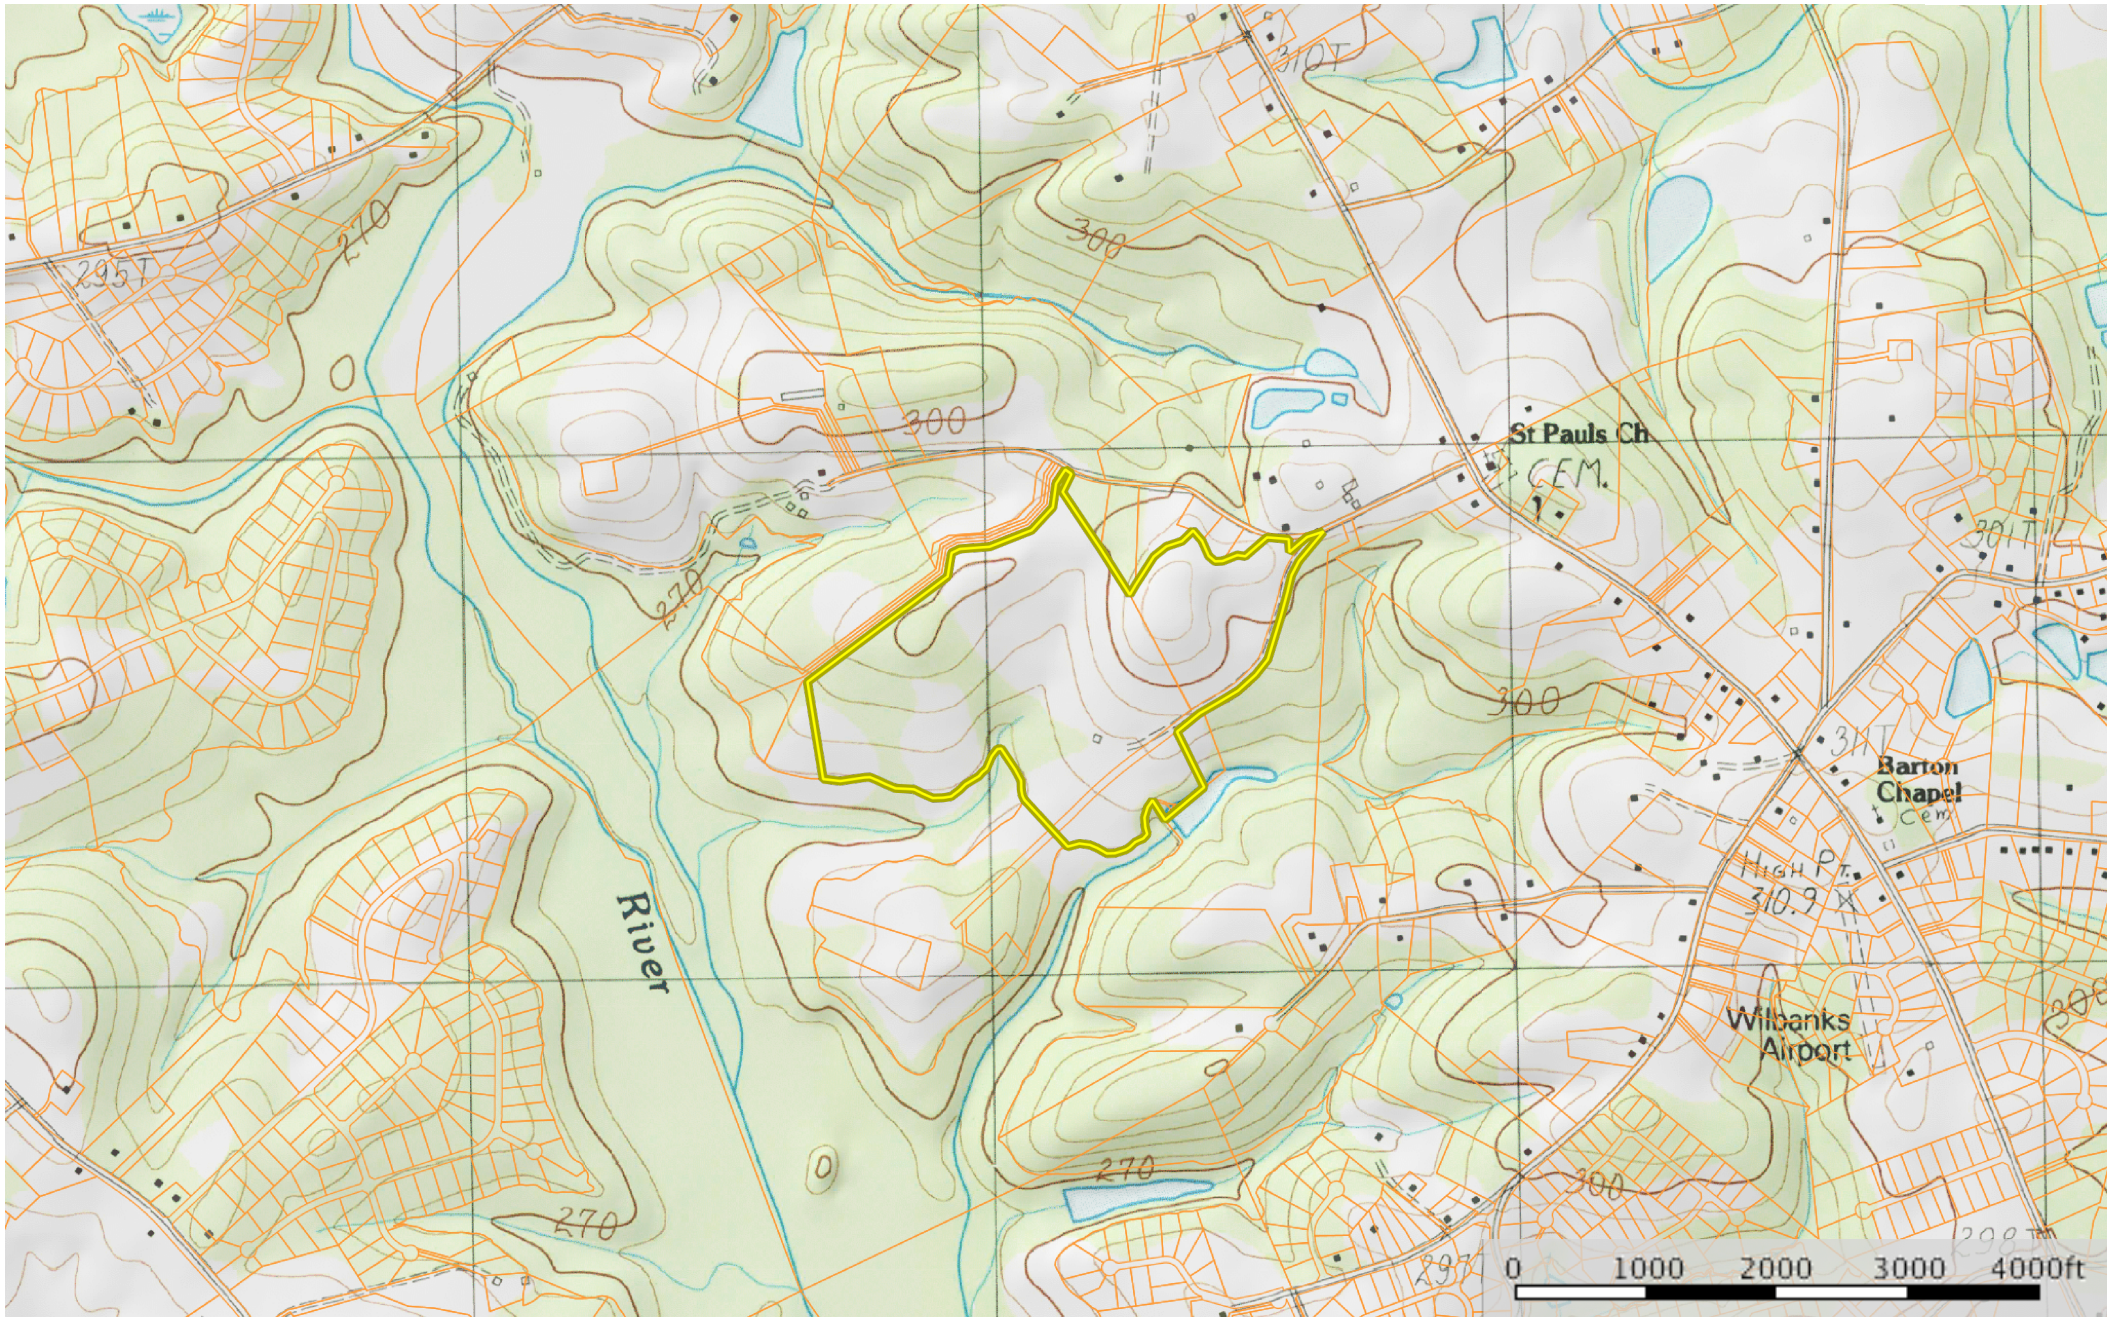

Serendipity - +/- 90 Acres

Greenville County, South Carolina, AC +/-

 Boundary