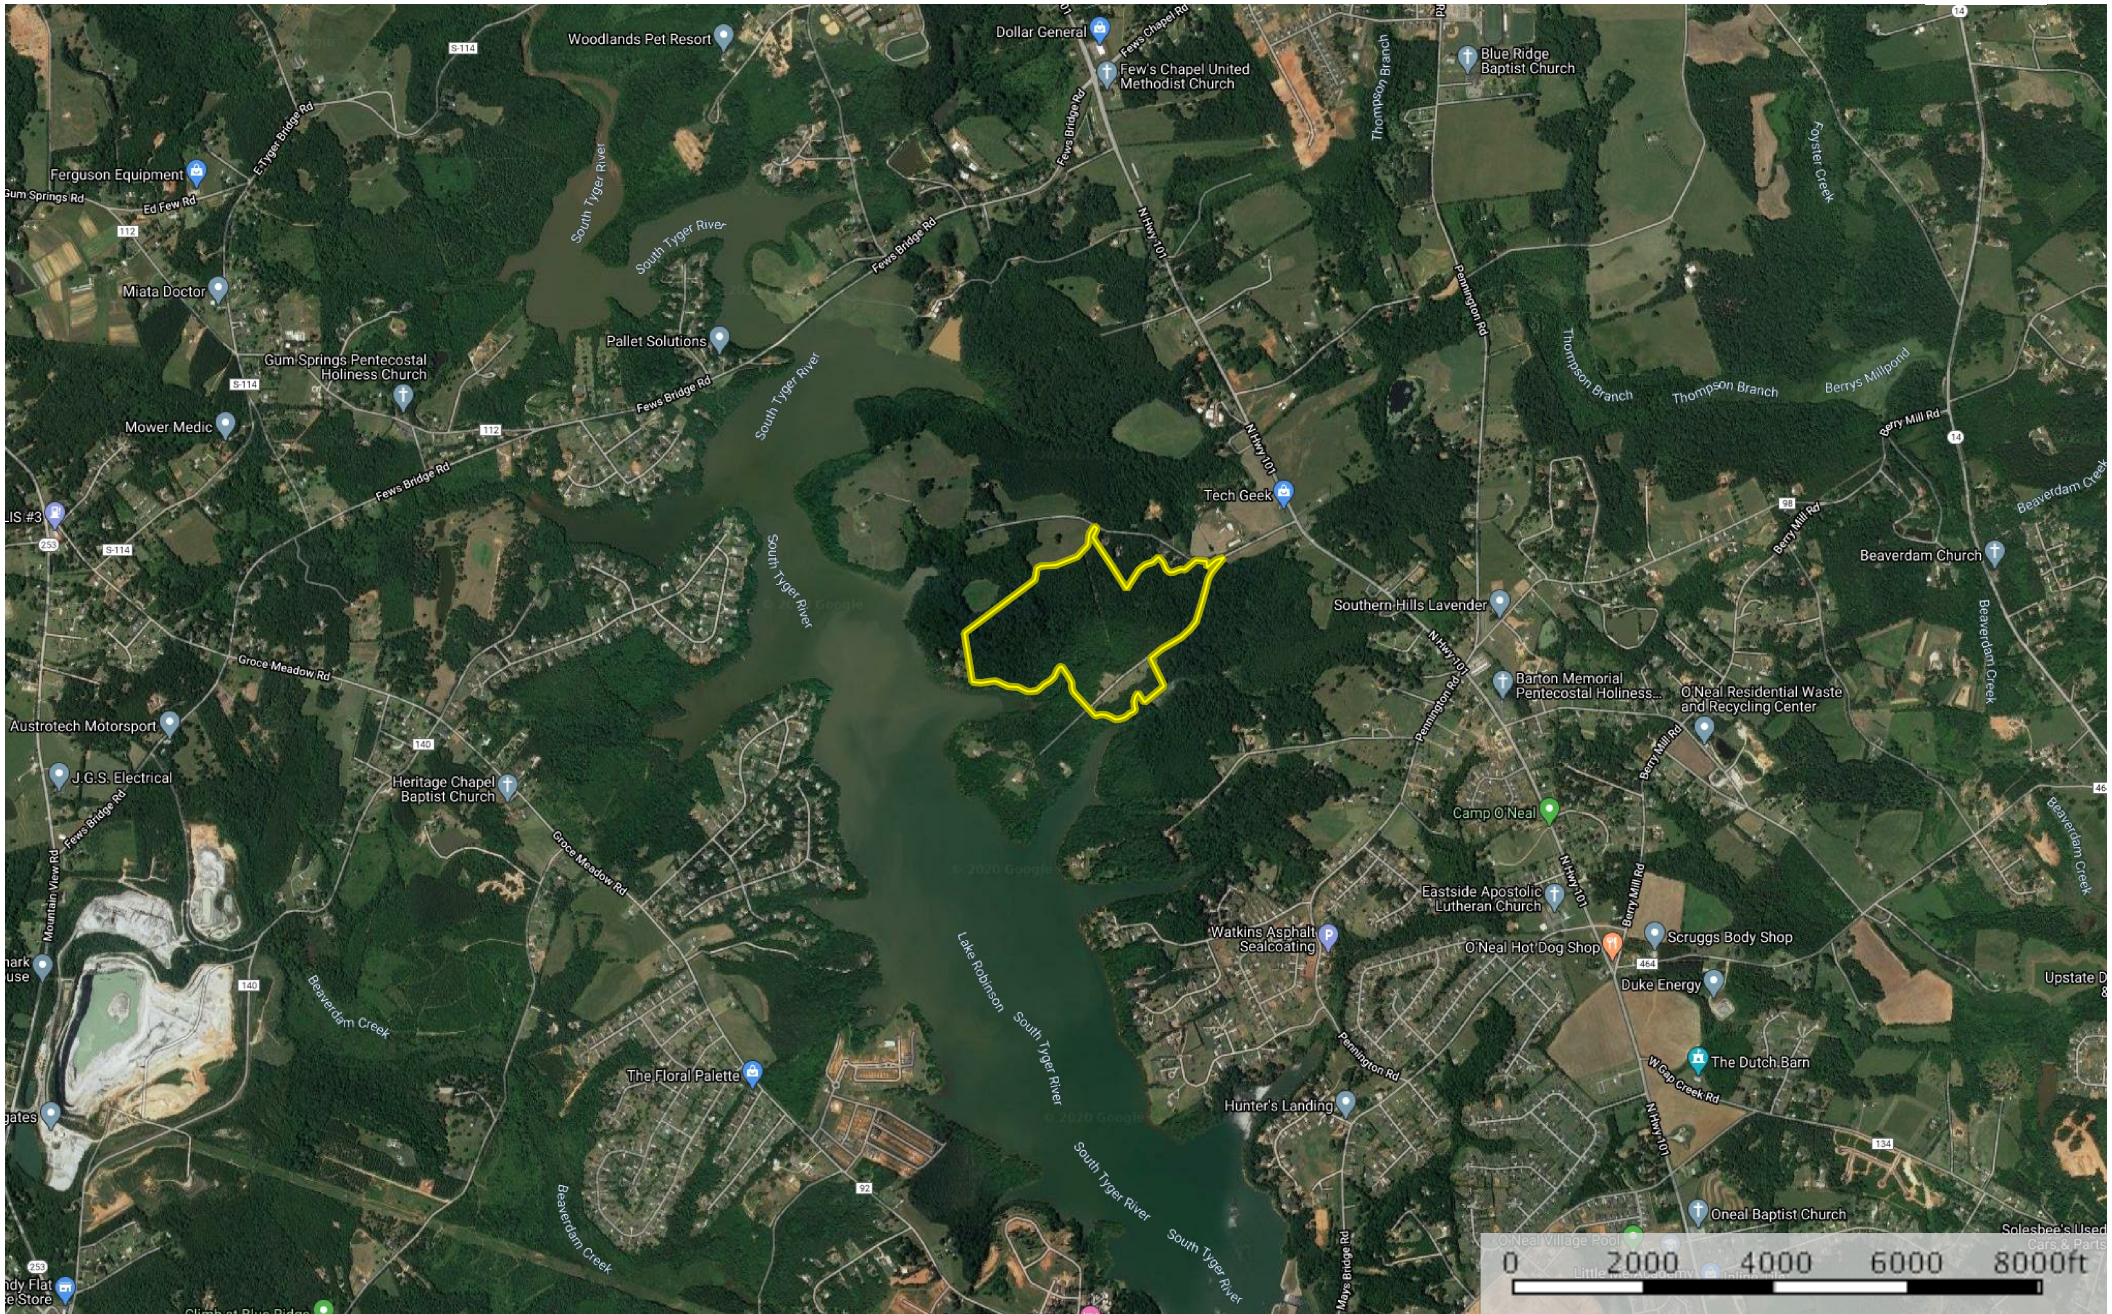

Serendipity - +/- 90 Acres

Greenville County, South Carolina, AC +/-

 Boundary

Steven Smith

 The information contained herein was obtained from sources deemed to be reliable. MapRight Services makes no warranties or guarantees as to the completeness or accuracy thereof.