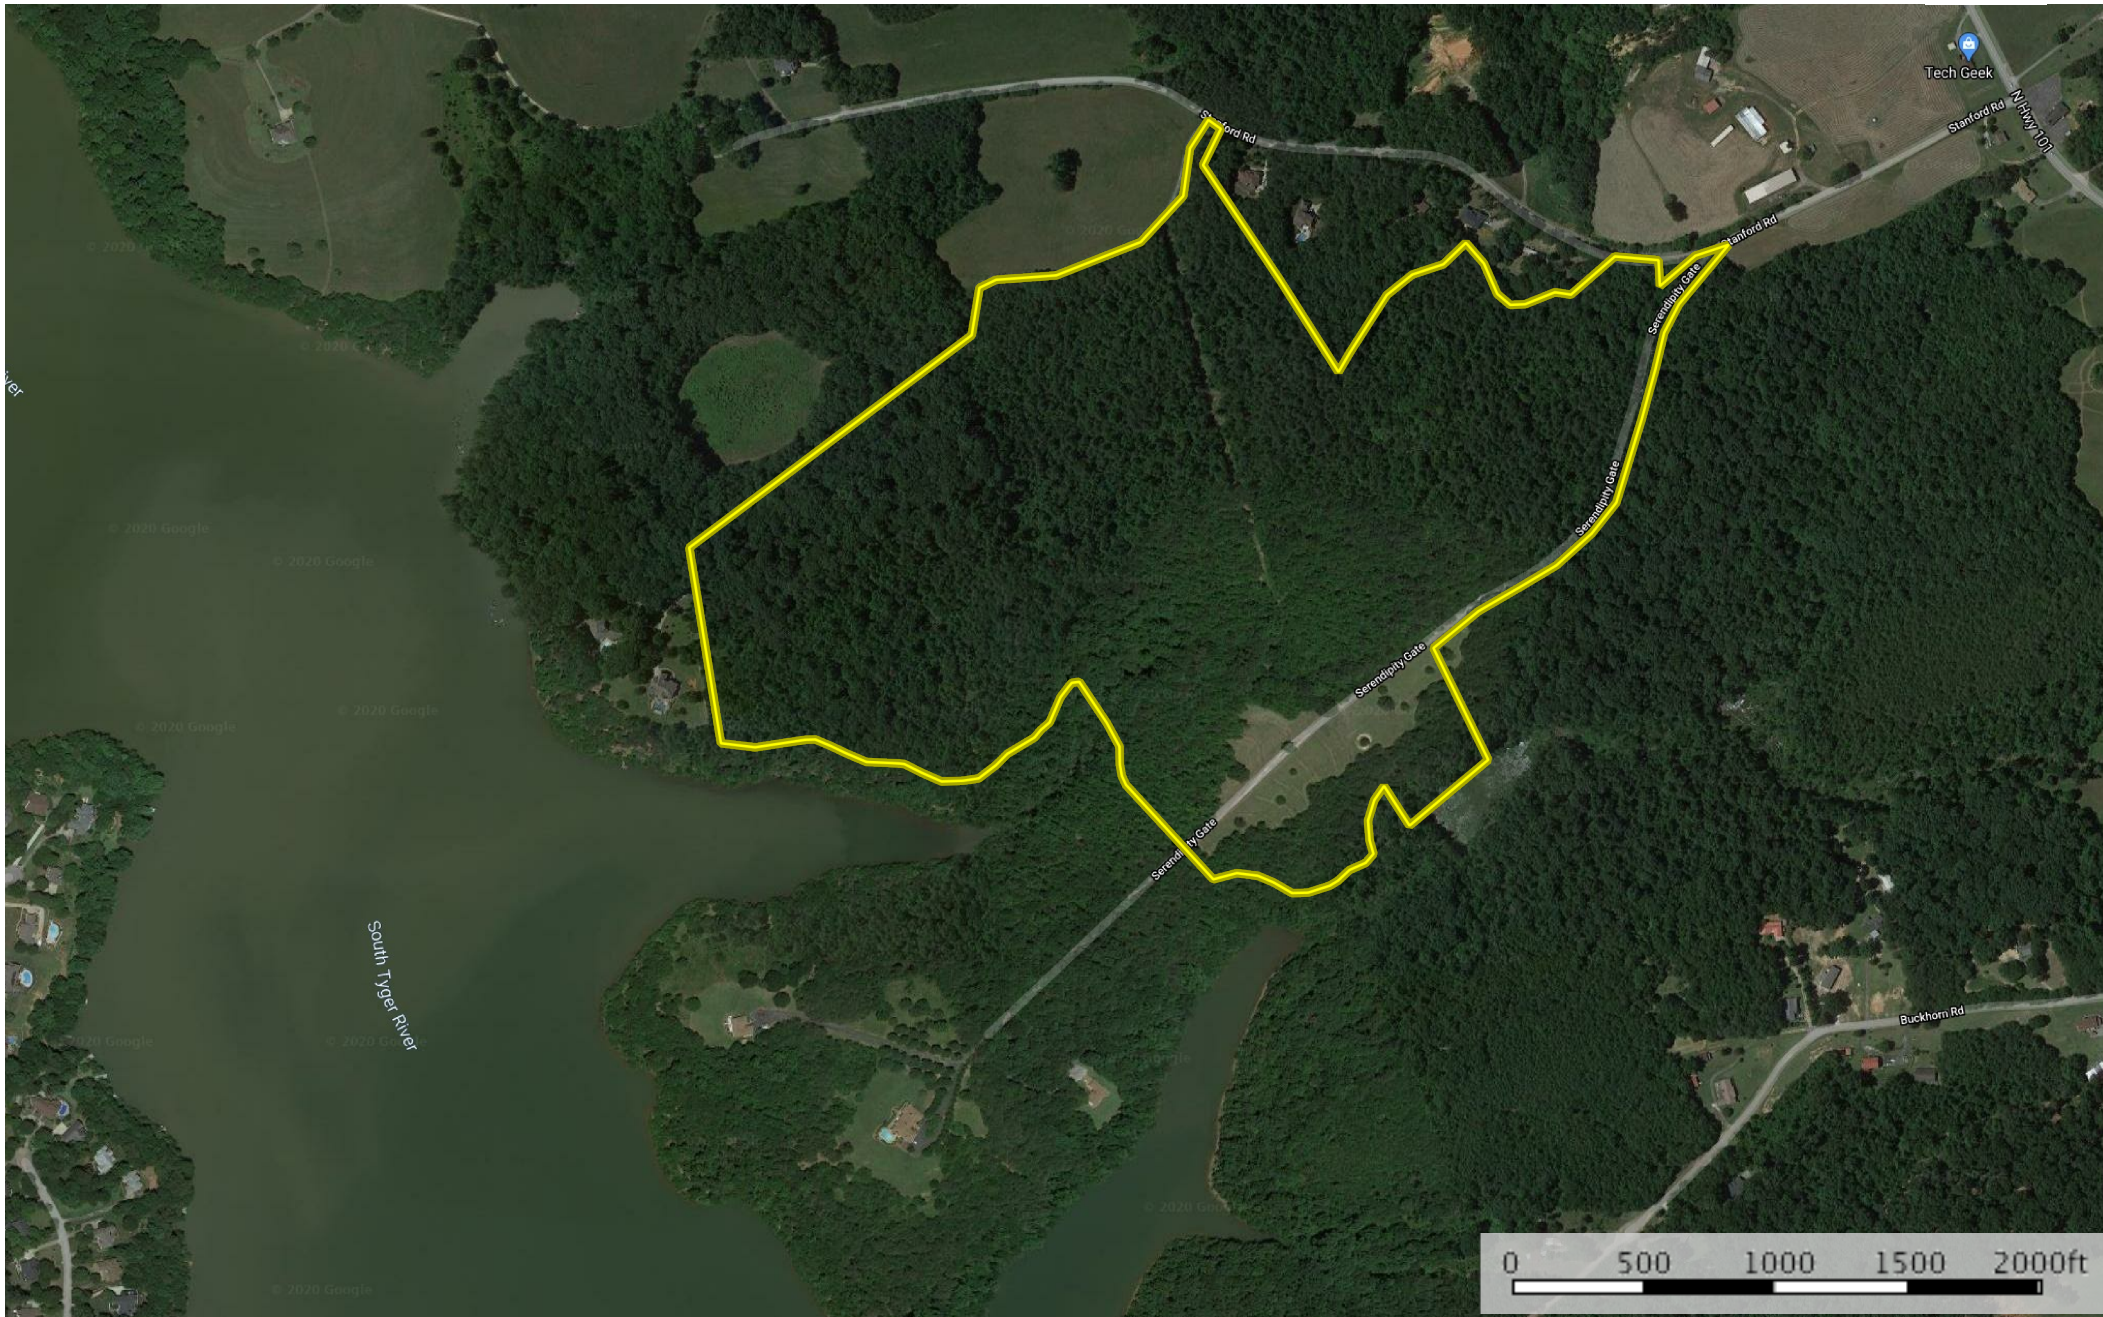

# Serendipity - +/- 90 Acres

Greenville County, South Carolina, AC +/-

 Boundary

Steven Smith

 The information contained herein was obtained from sources deemed to be reliable. MapRight Services makes no warranties or guarantees as to the completeness or accuracy thereof.