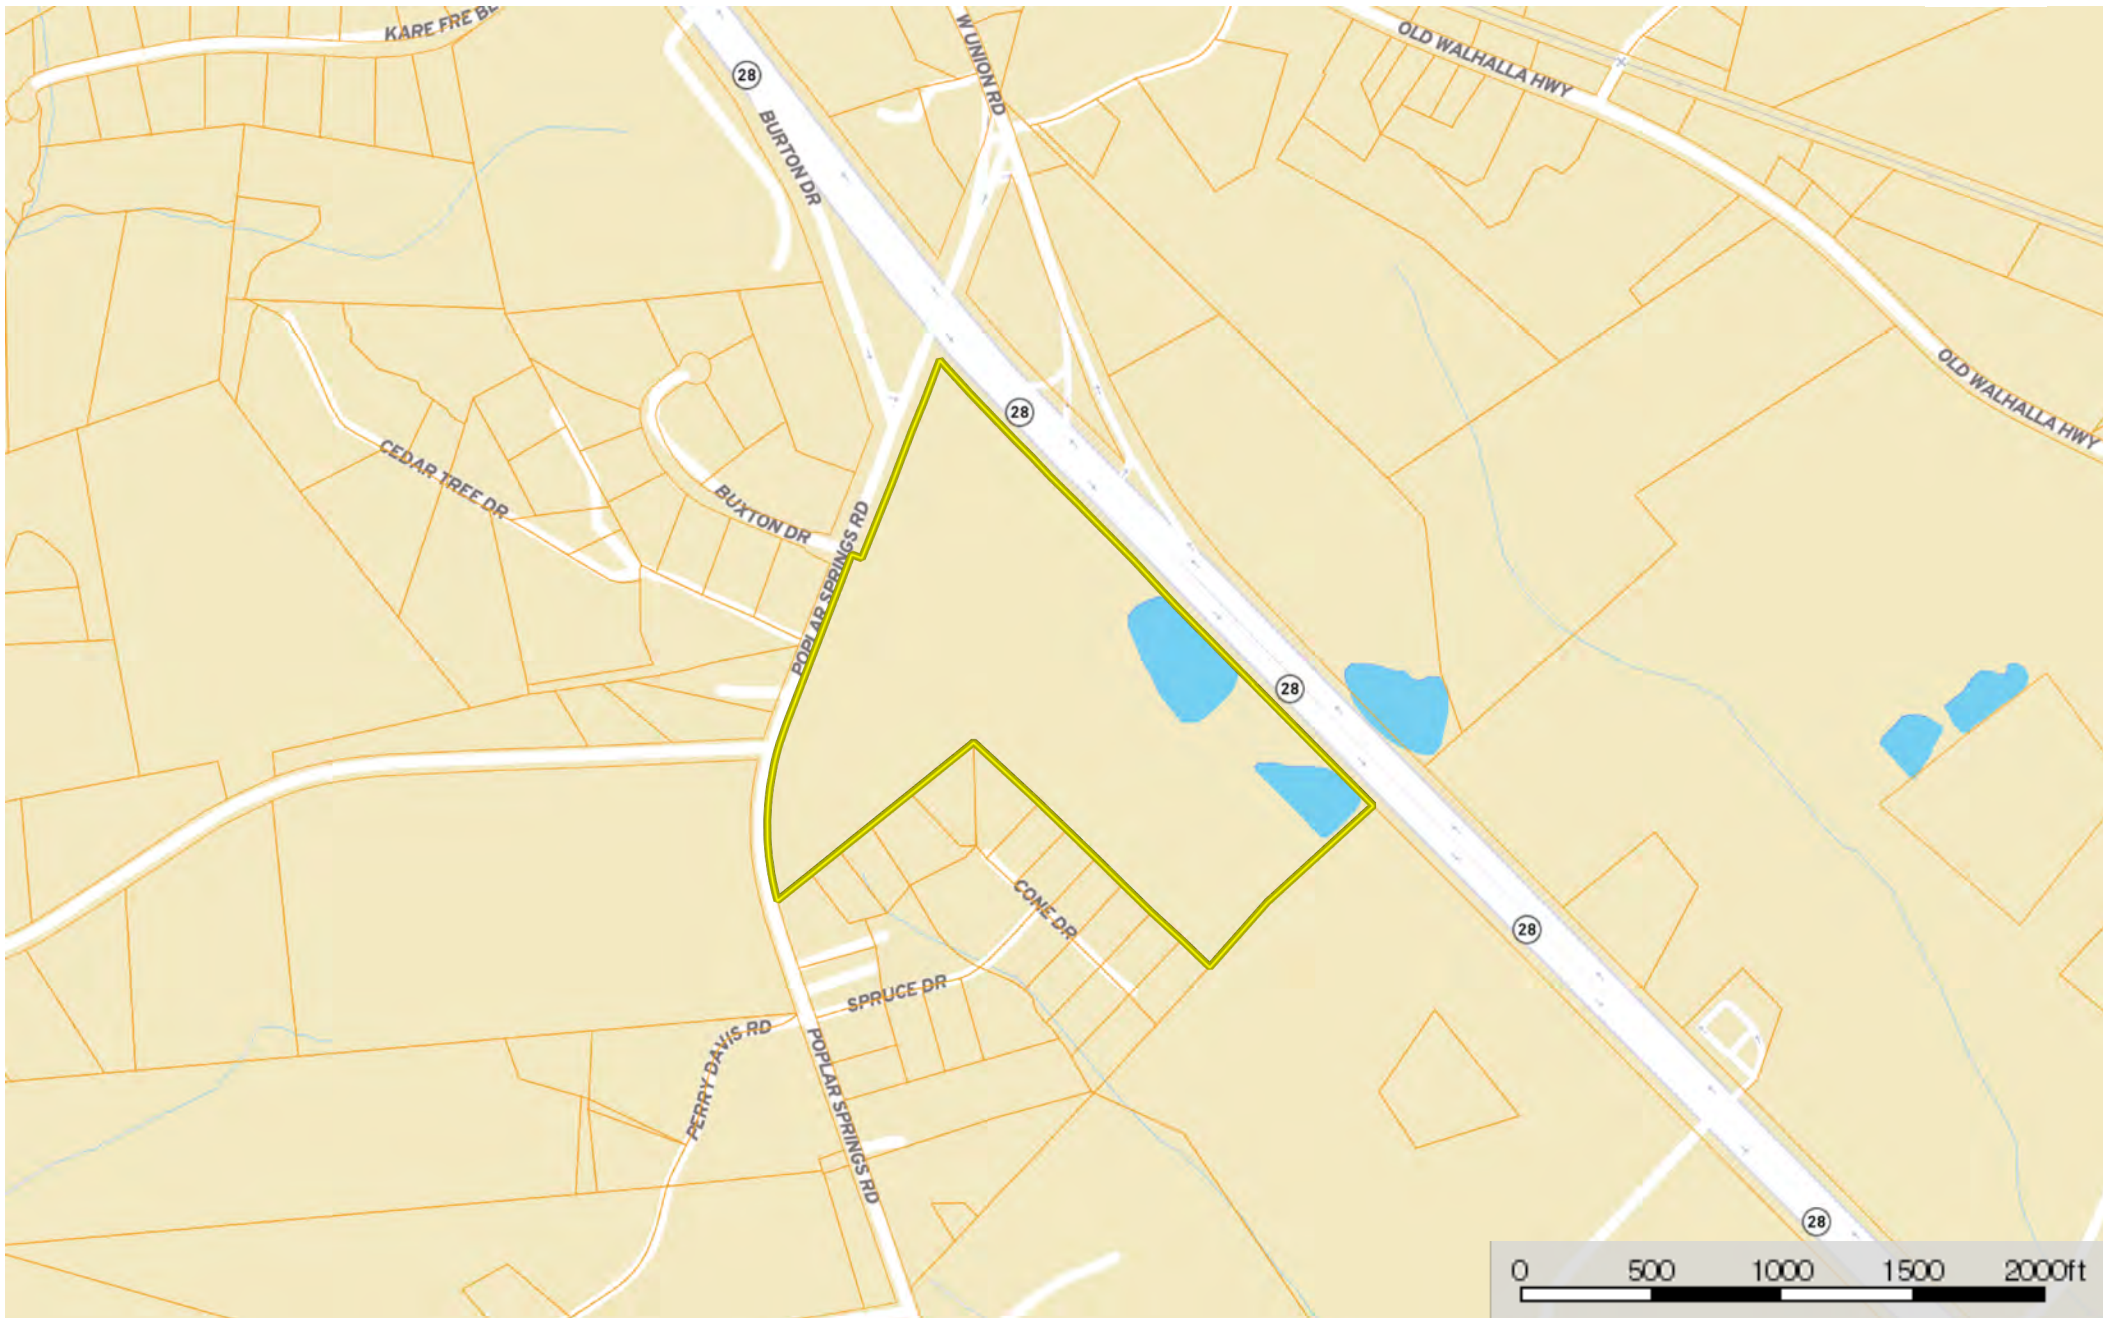

Brown - poplar Springs Road +/-35.63
Oconee County, South Carolina, 35.63 AC +/-

 Boundary