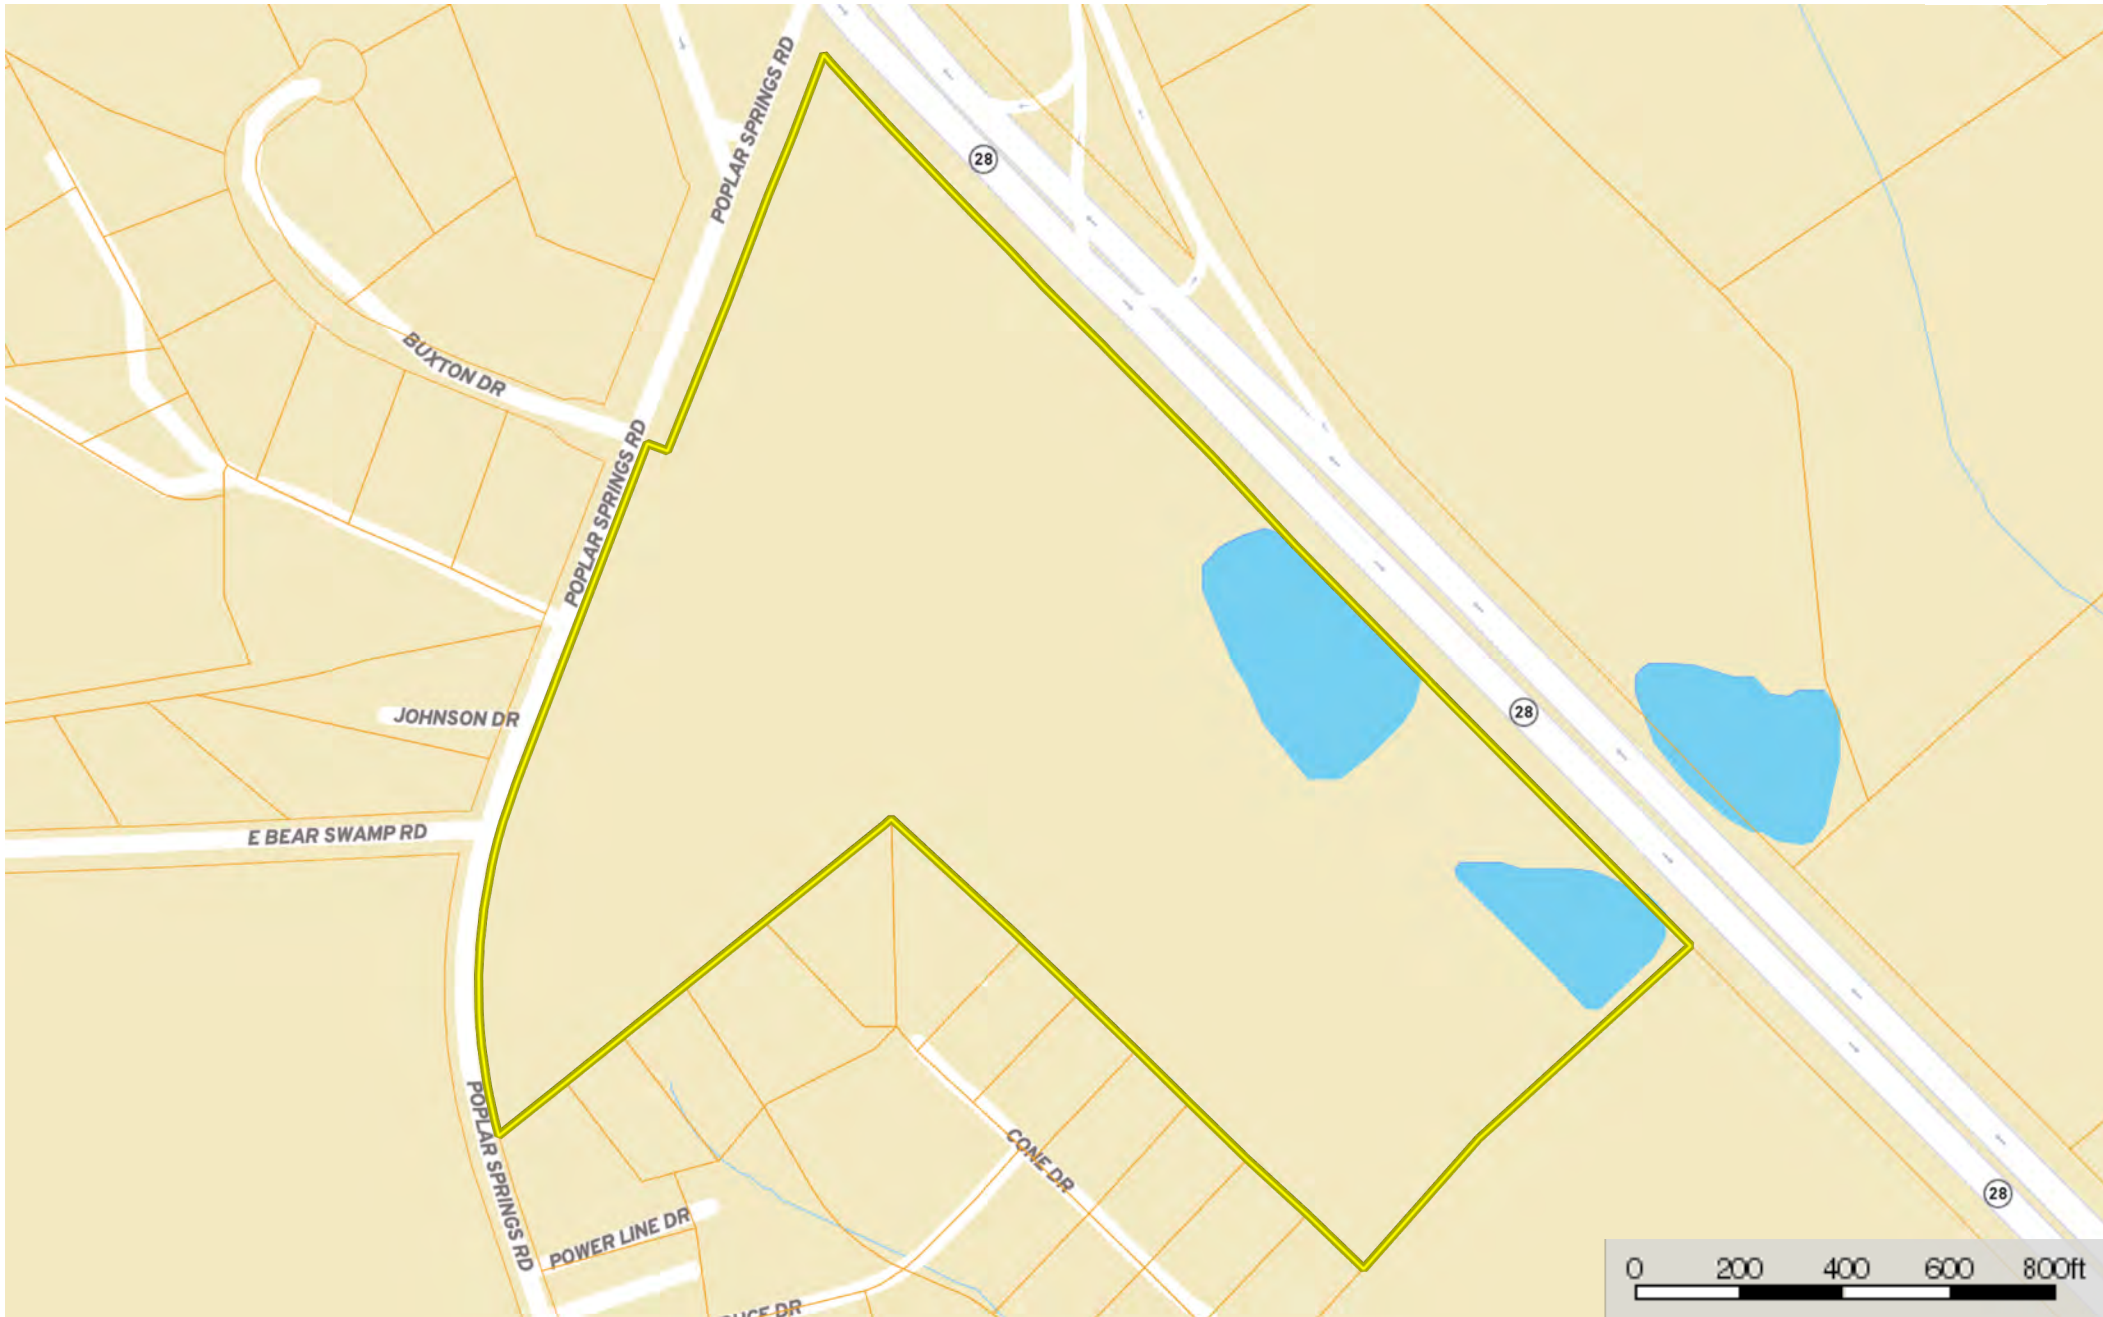

Brown - poplar Springs Road +/-35.63
Oconee County, South Carolina, 35.63 AC +/-

 Boundary