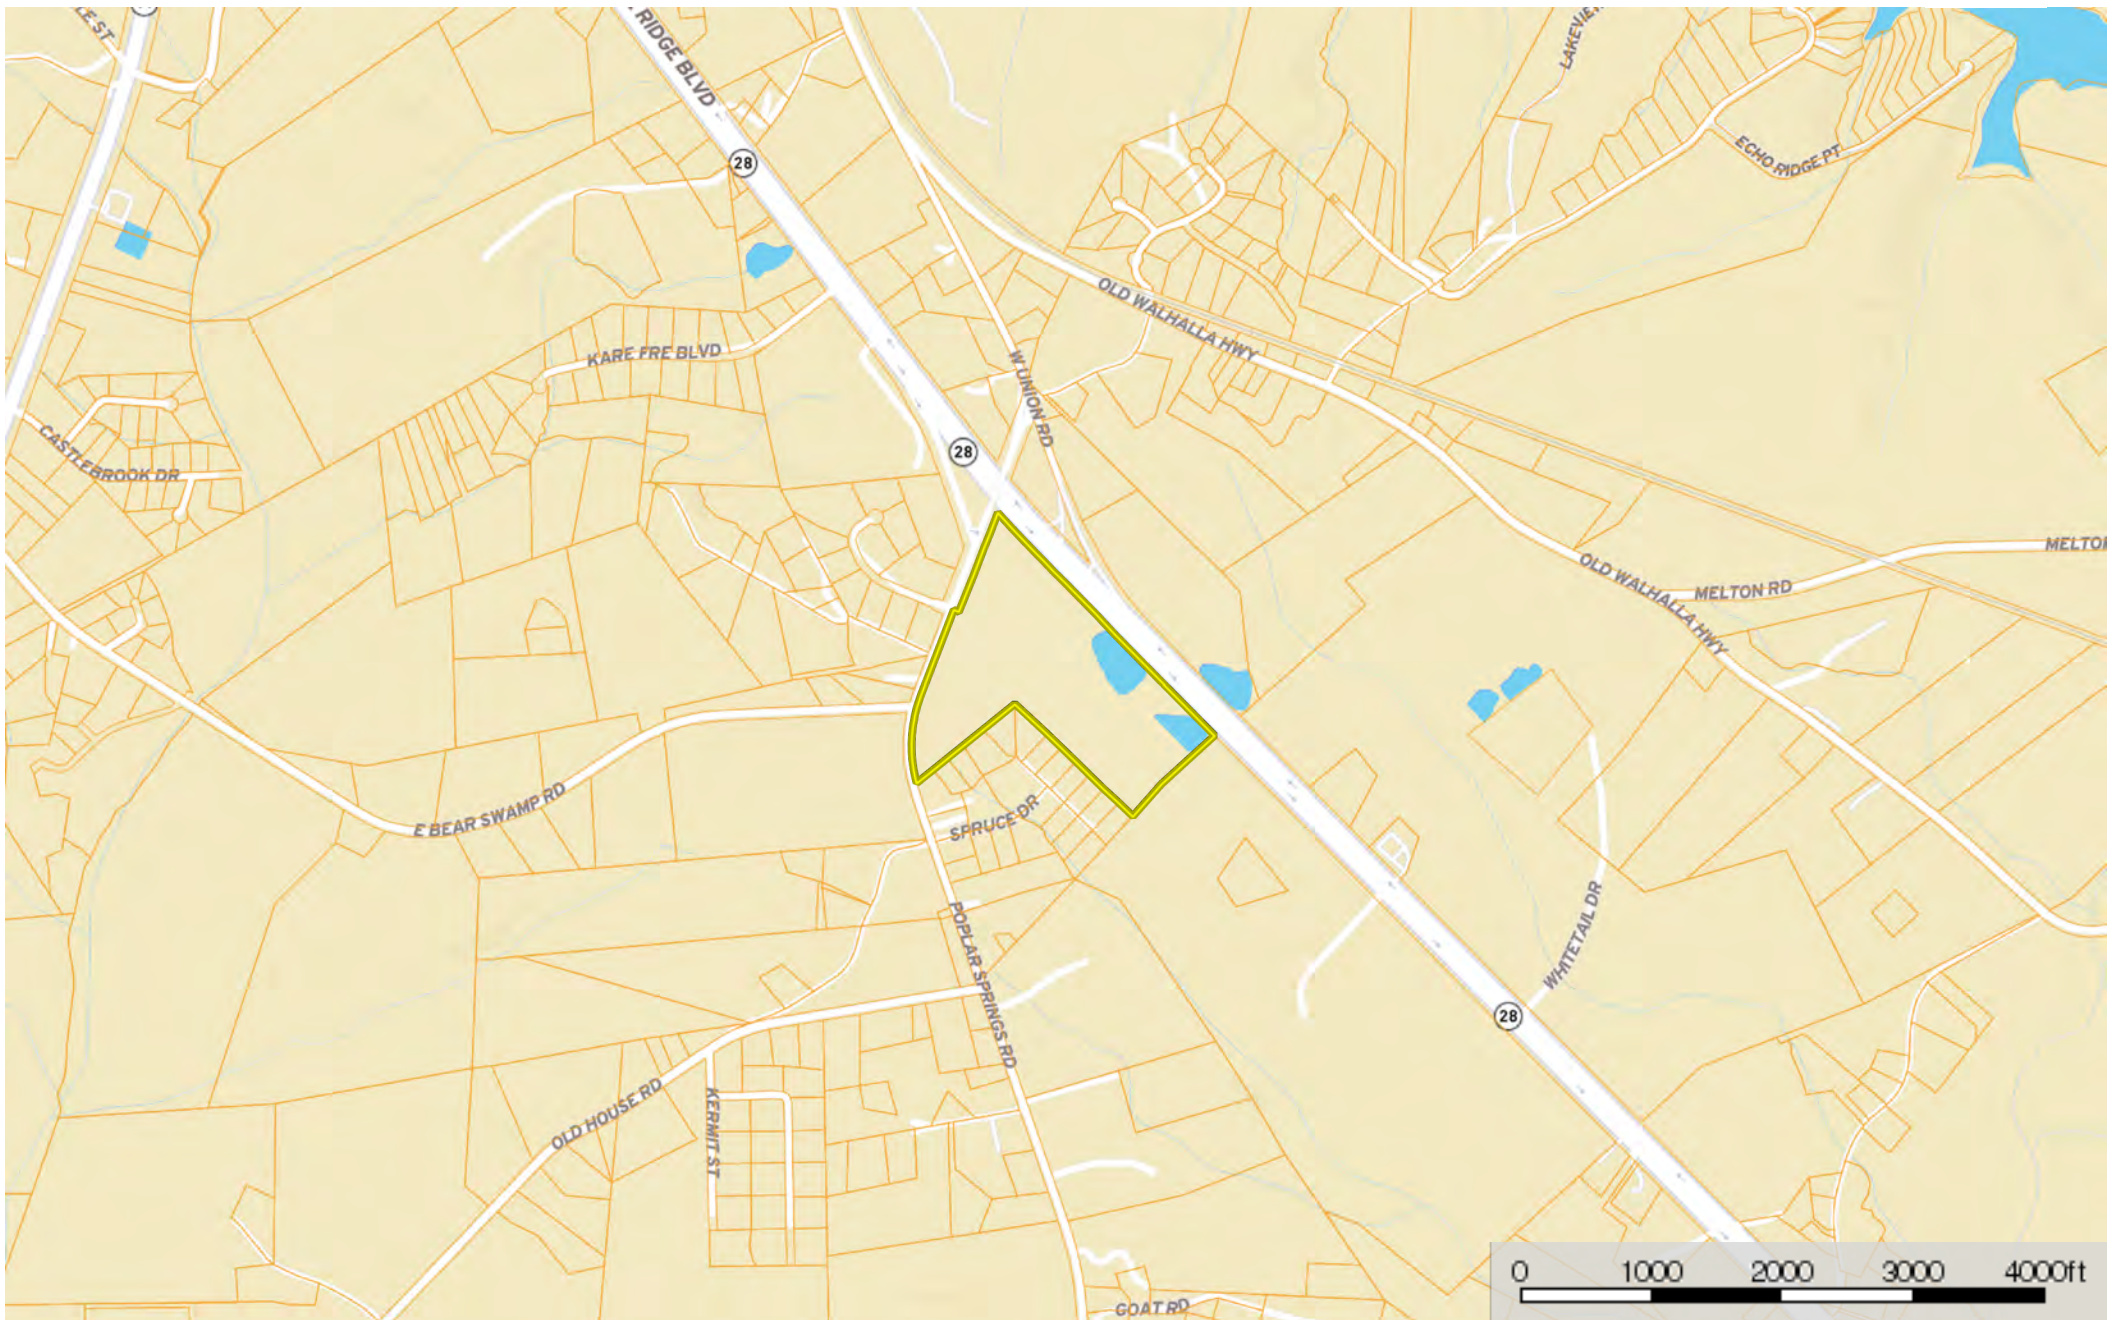

Brown - poplar Springs Road +/-35.63
Oconee County, South Carolina, 35.63 AC +/-

 Boundary