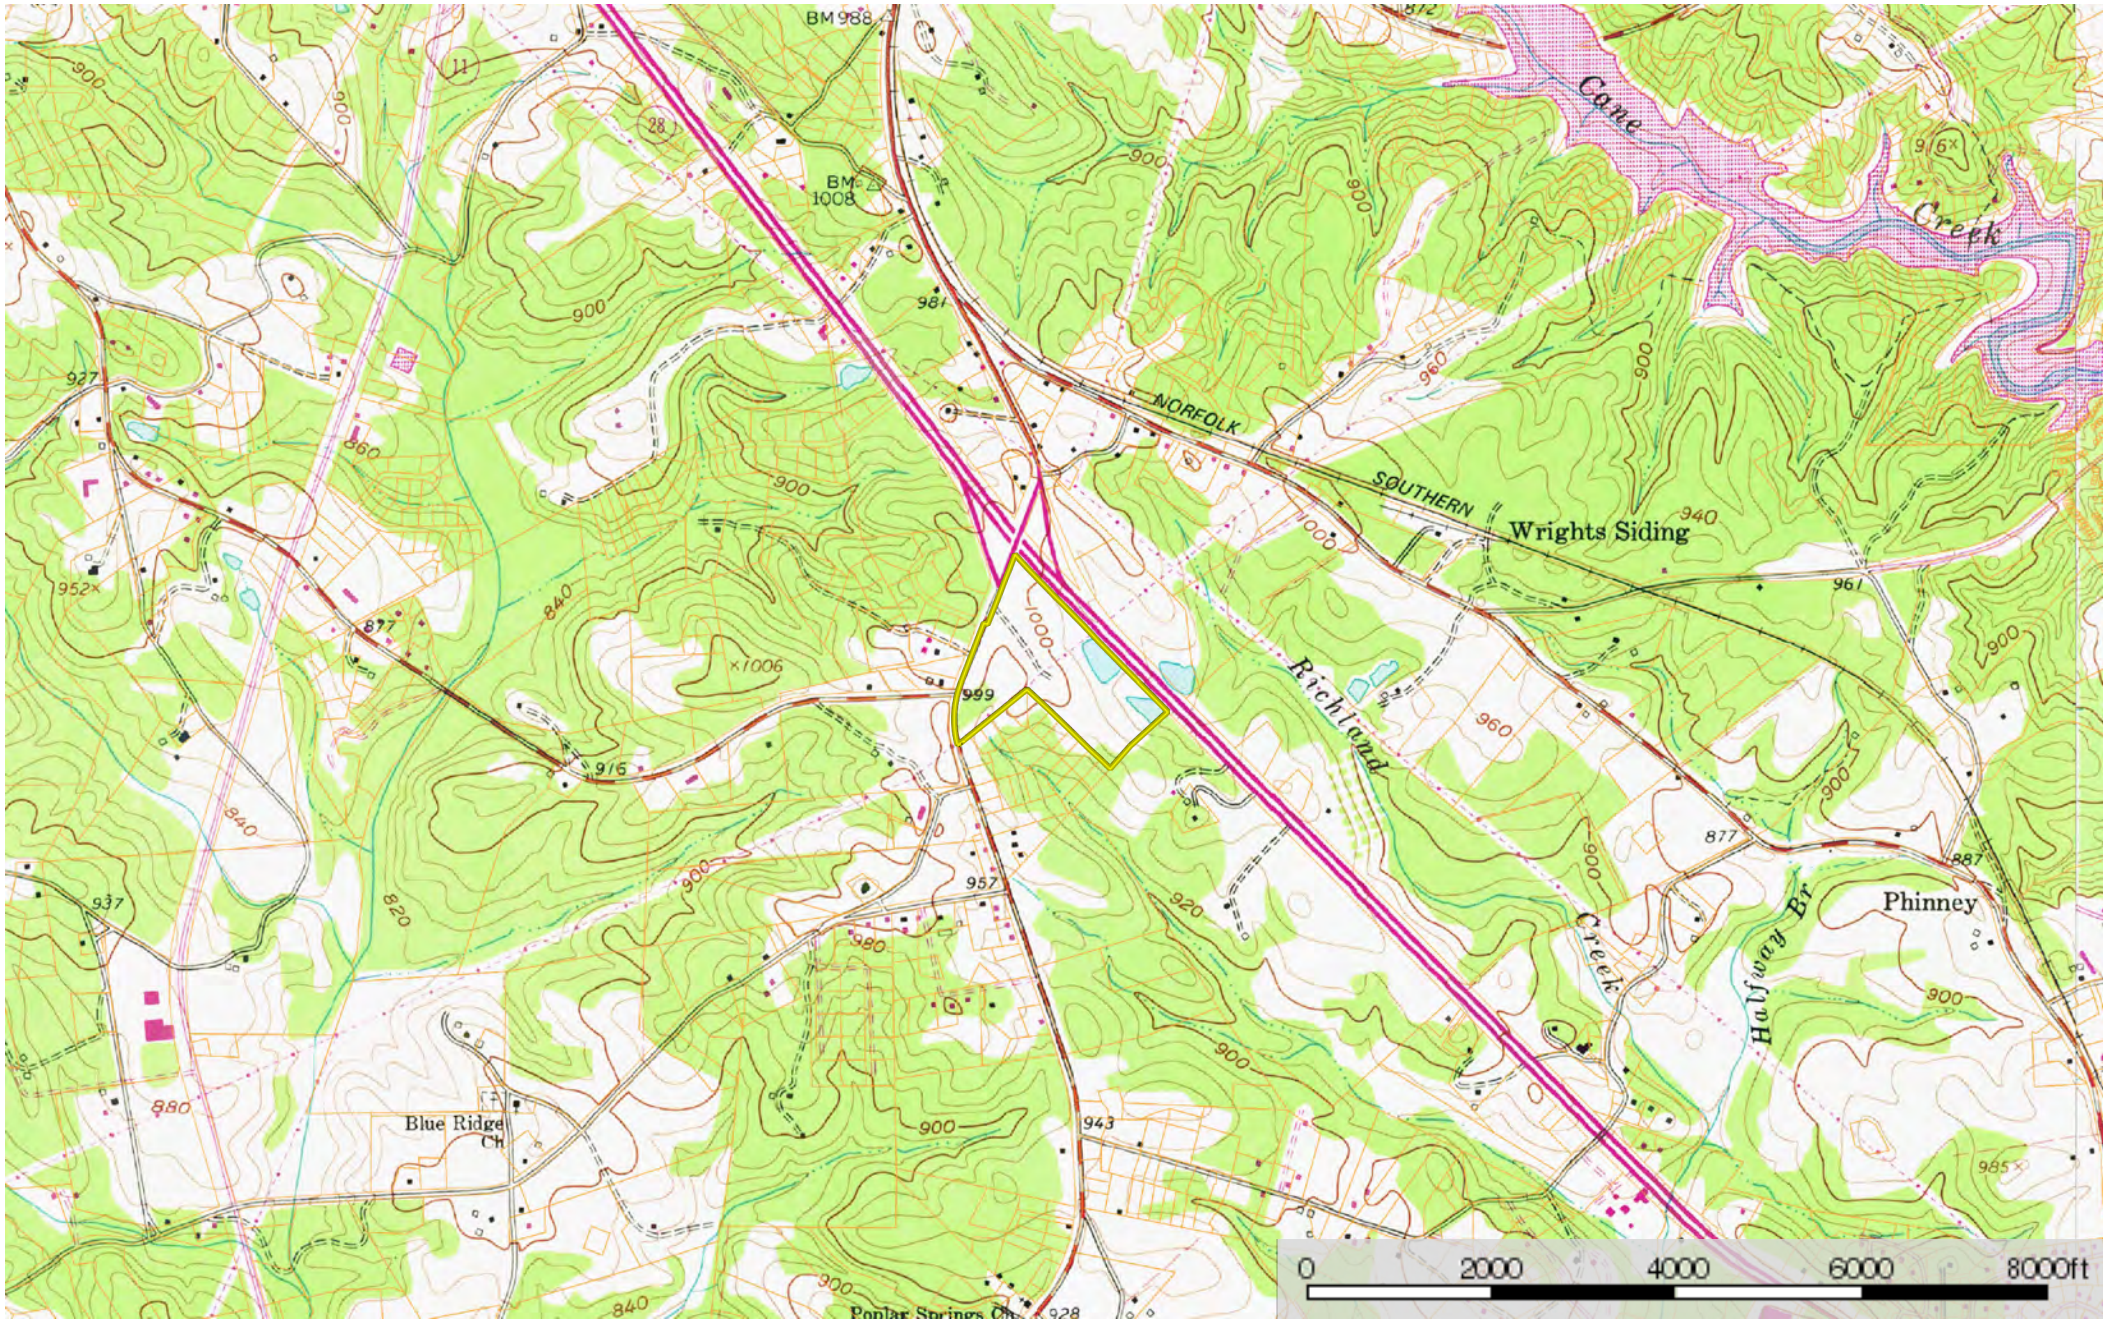

Brown - poplar Springs Road +/-35.63
Oconee County, South Carolina, 35.63 AC +/-

 Boundary