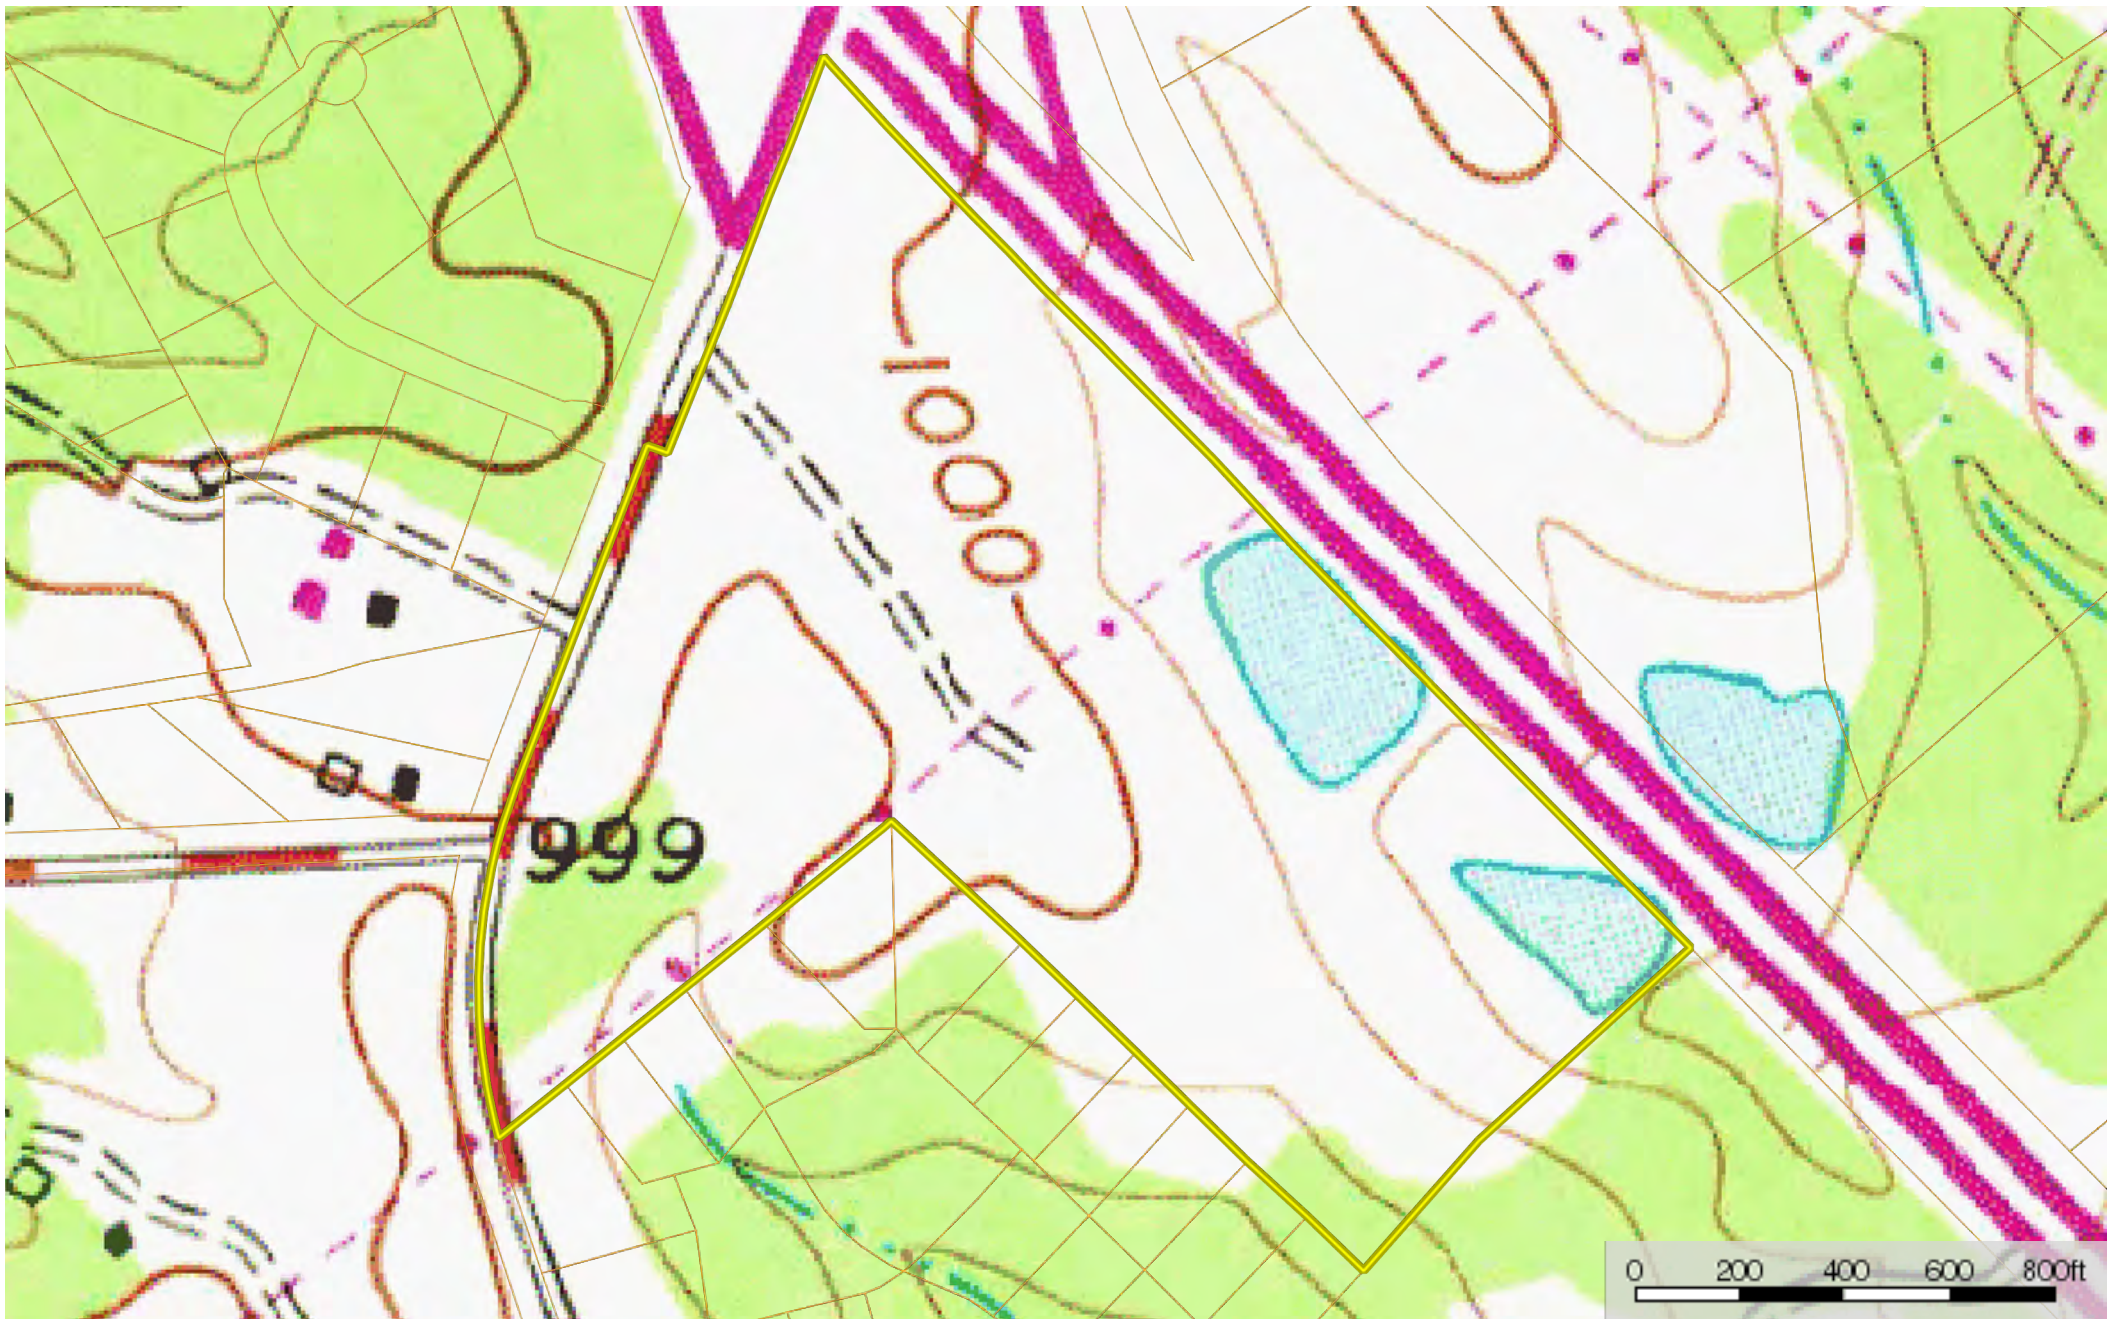

Brown - poplar Springs Road +/-35.63
Oconee County, South Carolina, 35.63 AC +/-

 Boundary