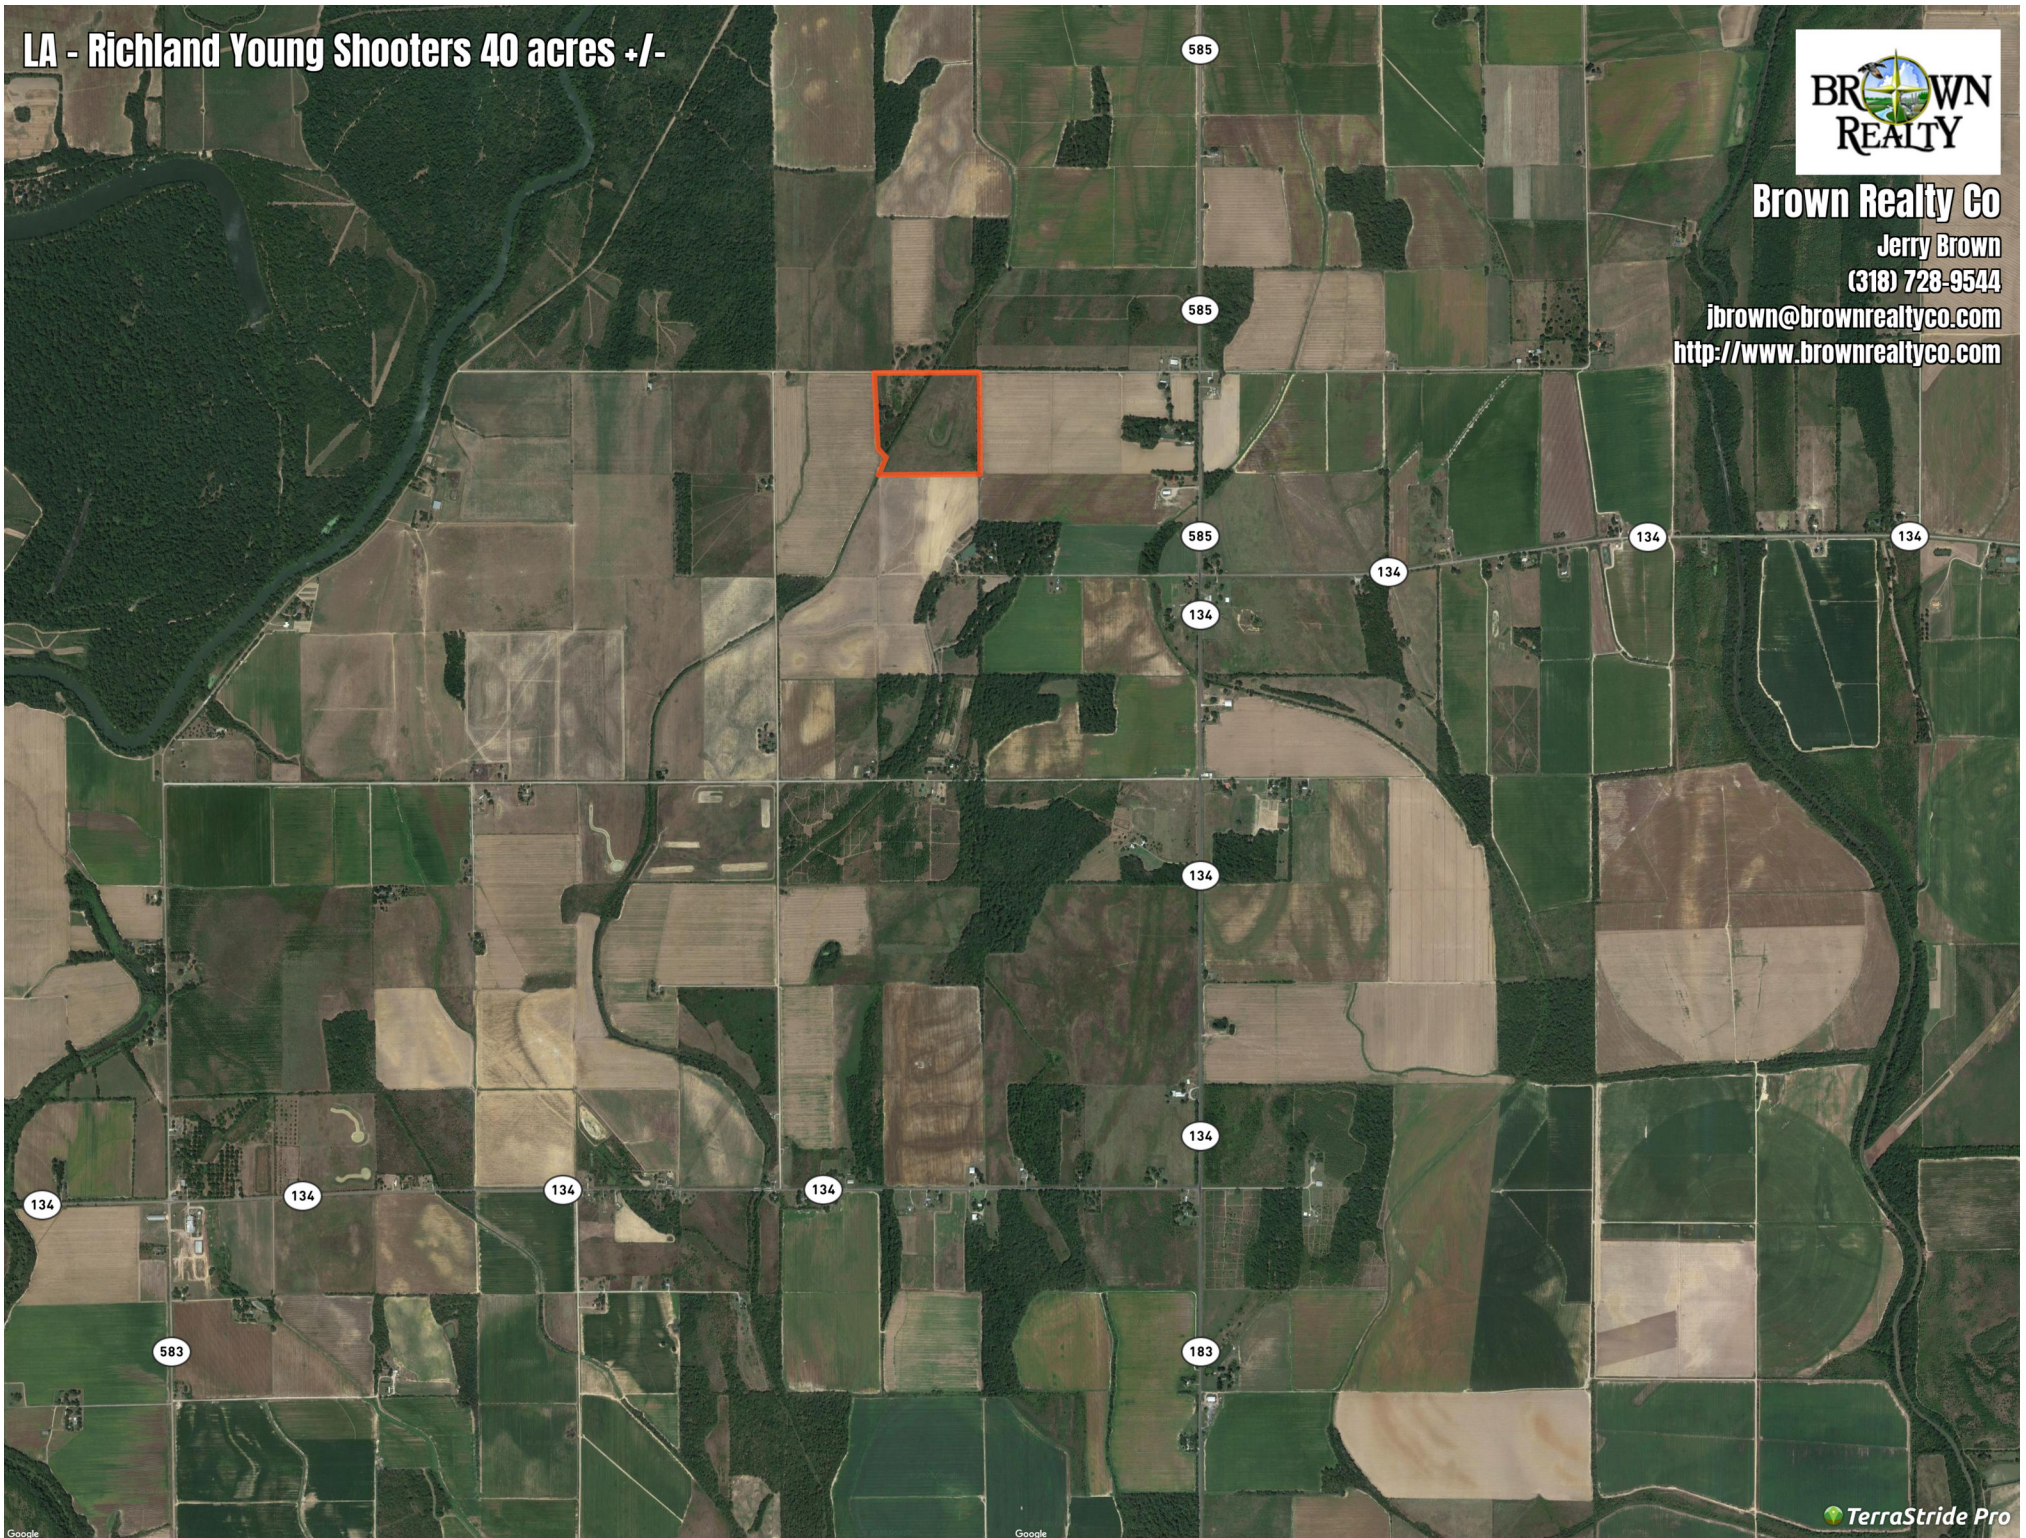

LA - Richland Young Shooters 40 acres +/-

Brown Realty Co

Jerry Brown

(318) 728-9544

jbrown@brownrealtyco.com

<http://www.brownrealtyco.com>