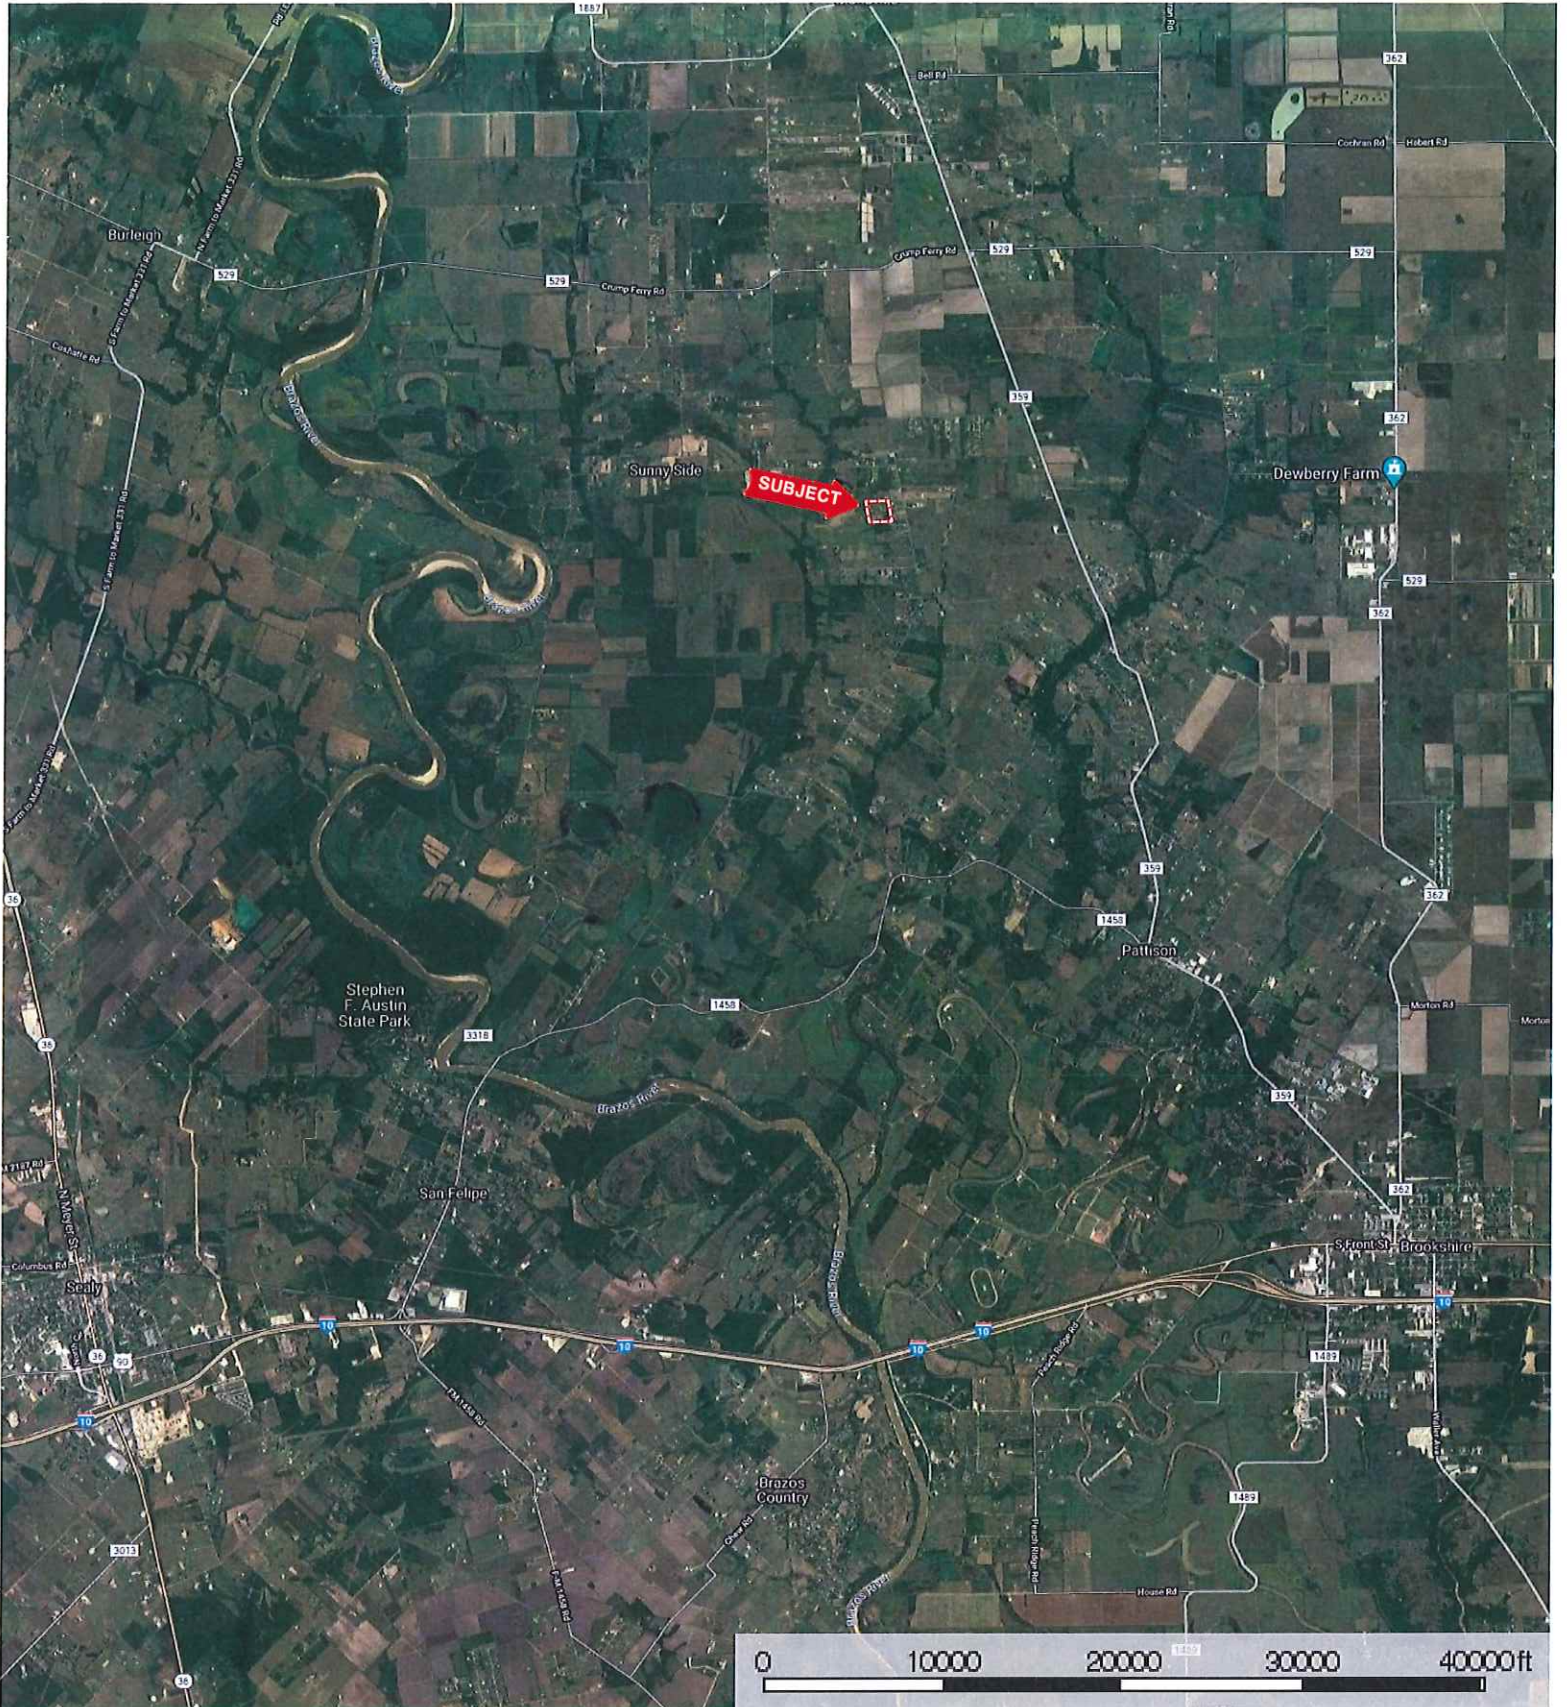

38795 Sadler Rd.  
Waller County, Texas, AC +/-

 Boundary

38795 Sadler Rd.  
Waller County, Texas, AC +/-

 Boundary

38795 Sadler Rd.  
Waller County, Texas, AC +/-

- Boundary
- 100 Year Floodplain
- 500 Year Floodplain
- Floodway
- Special
- Unmapped/ Not Included