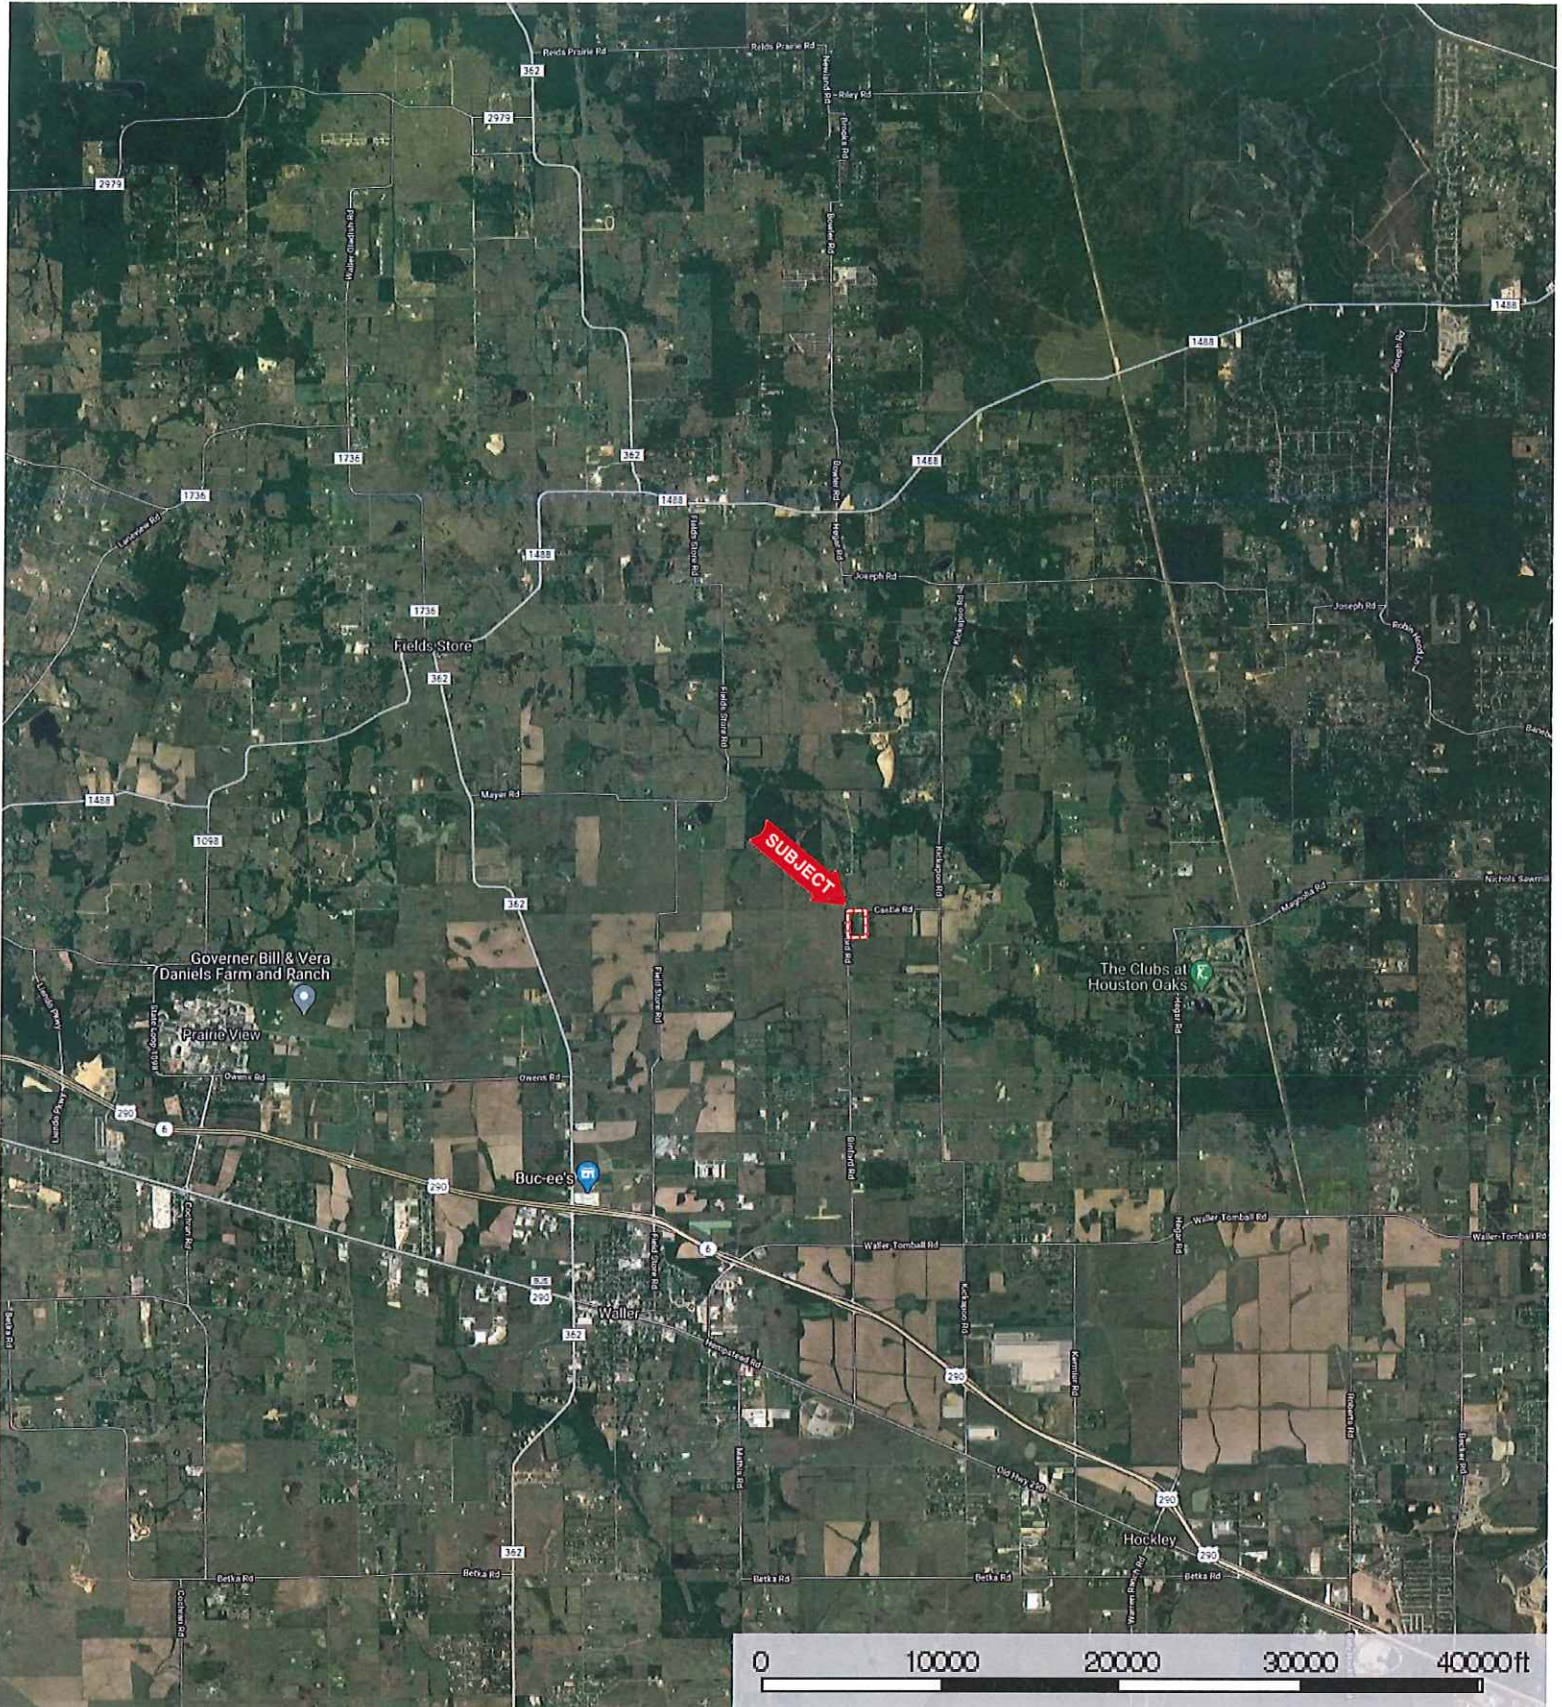

29720 Castle Rd.
Harris County, Texas, AC +/-

Boundary

29720 Castle Rd.
Harris County, Texas, AC +/-

 Boundary

29720 Castle Rd.
 Harris County, Texas, AC +/-

- Boundary
- 100 Year Floodplain
- 500 Year Floodplain
- Floodway
- Special
- Unmapped/ Not Included

3720 Castle Rd.
Llano County, Texas, AC +/-

Boundary Crude Oil Natural Gas Other