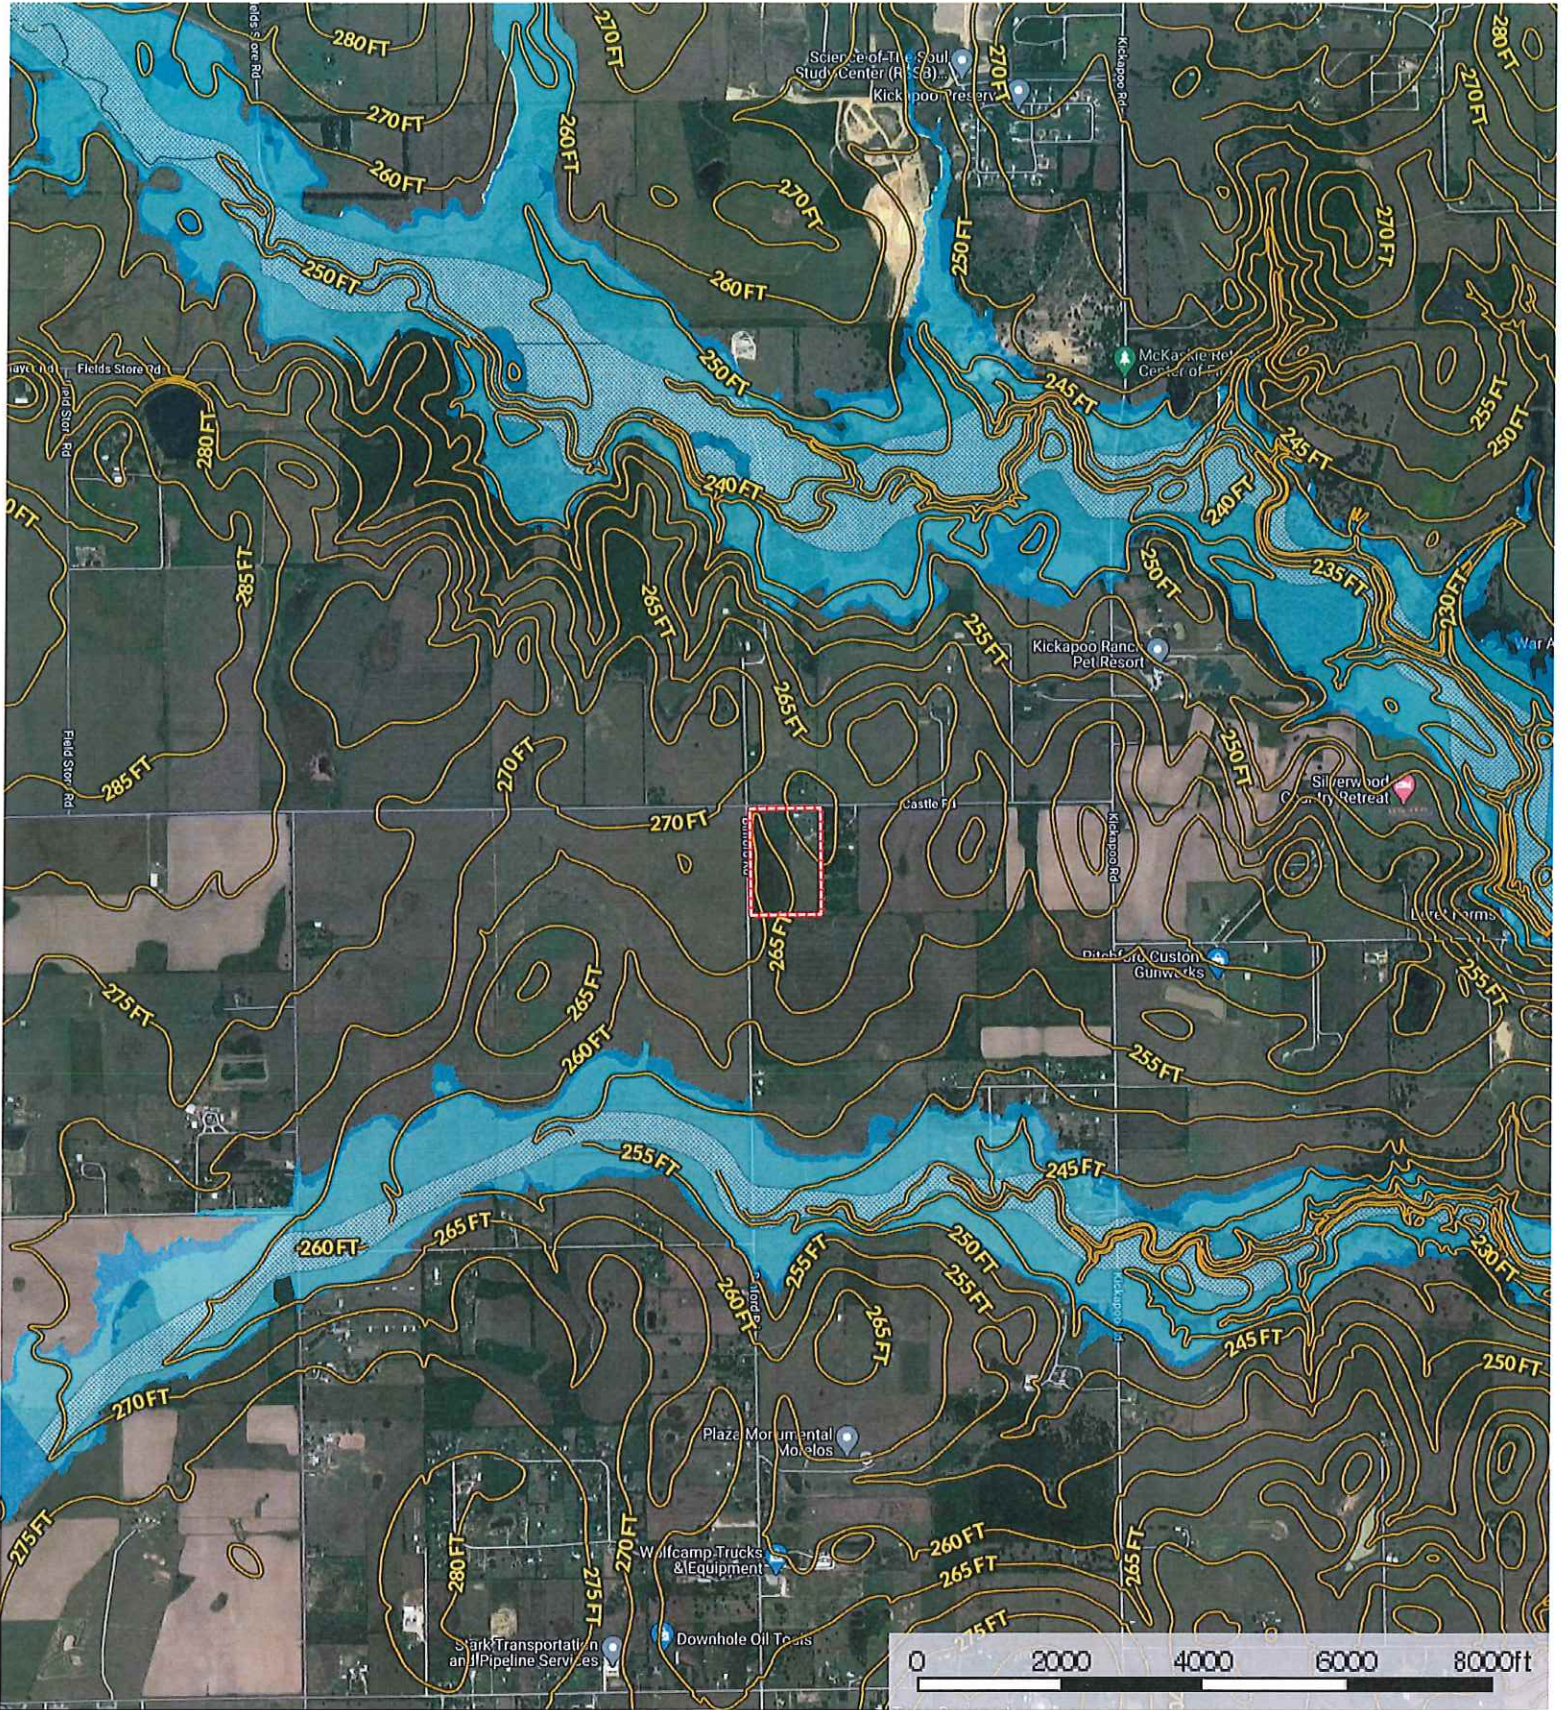

29720 Castle Rd.
Harris County, Texas, AC +/-

Boundary

29720 Castle Rd.
Harris County, Texas, AC +/-

 Boundary

29720 Castle Rd.
 Harris County, Texas, AC +/-

- Boundary
- 100 Year Floodplain
- 500 Year Floodplain
- Floodway
- Special
- Unmapped/ Not Included

3720 Castle Rd.
Llano County, Texas, AC +/-

Boundary Crude Oil Natural Gas Other