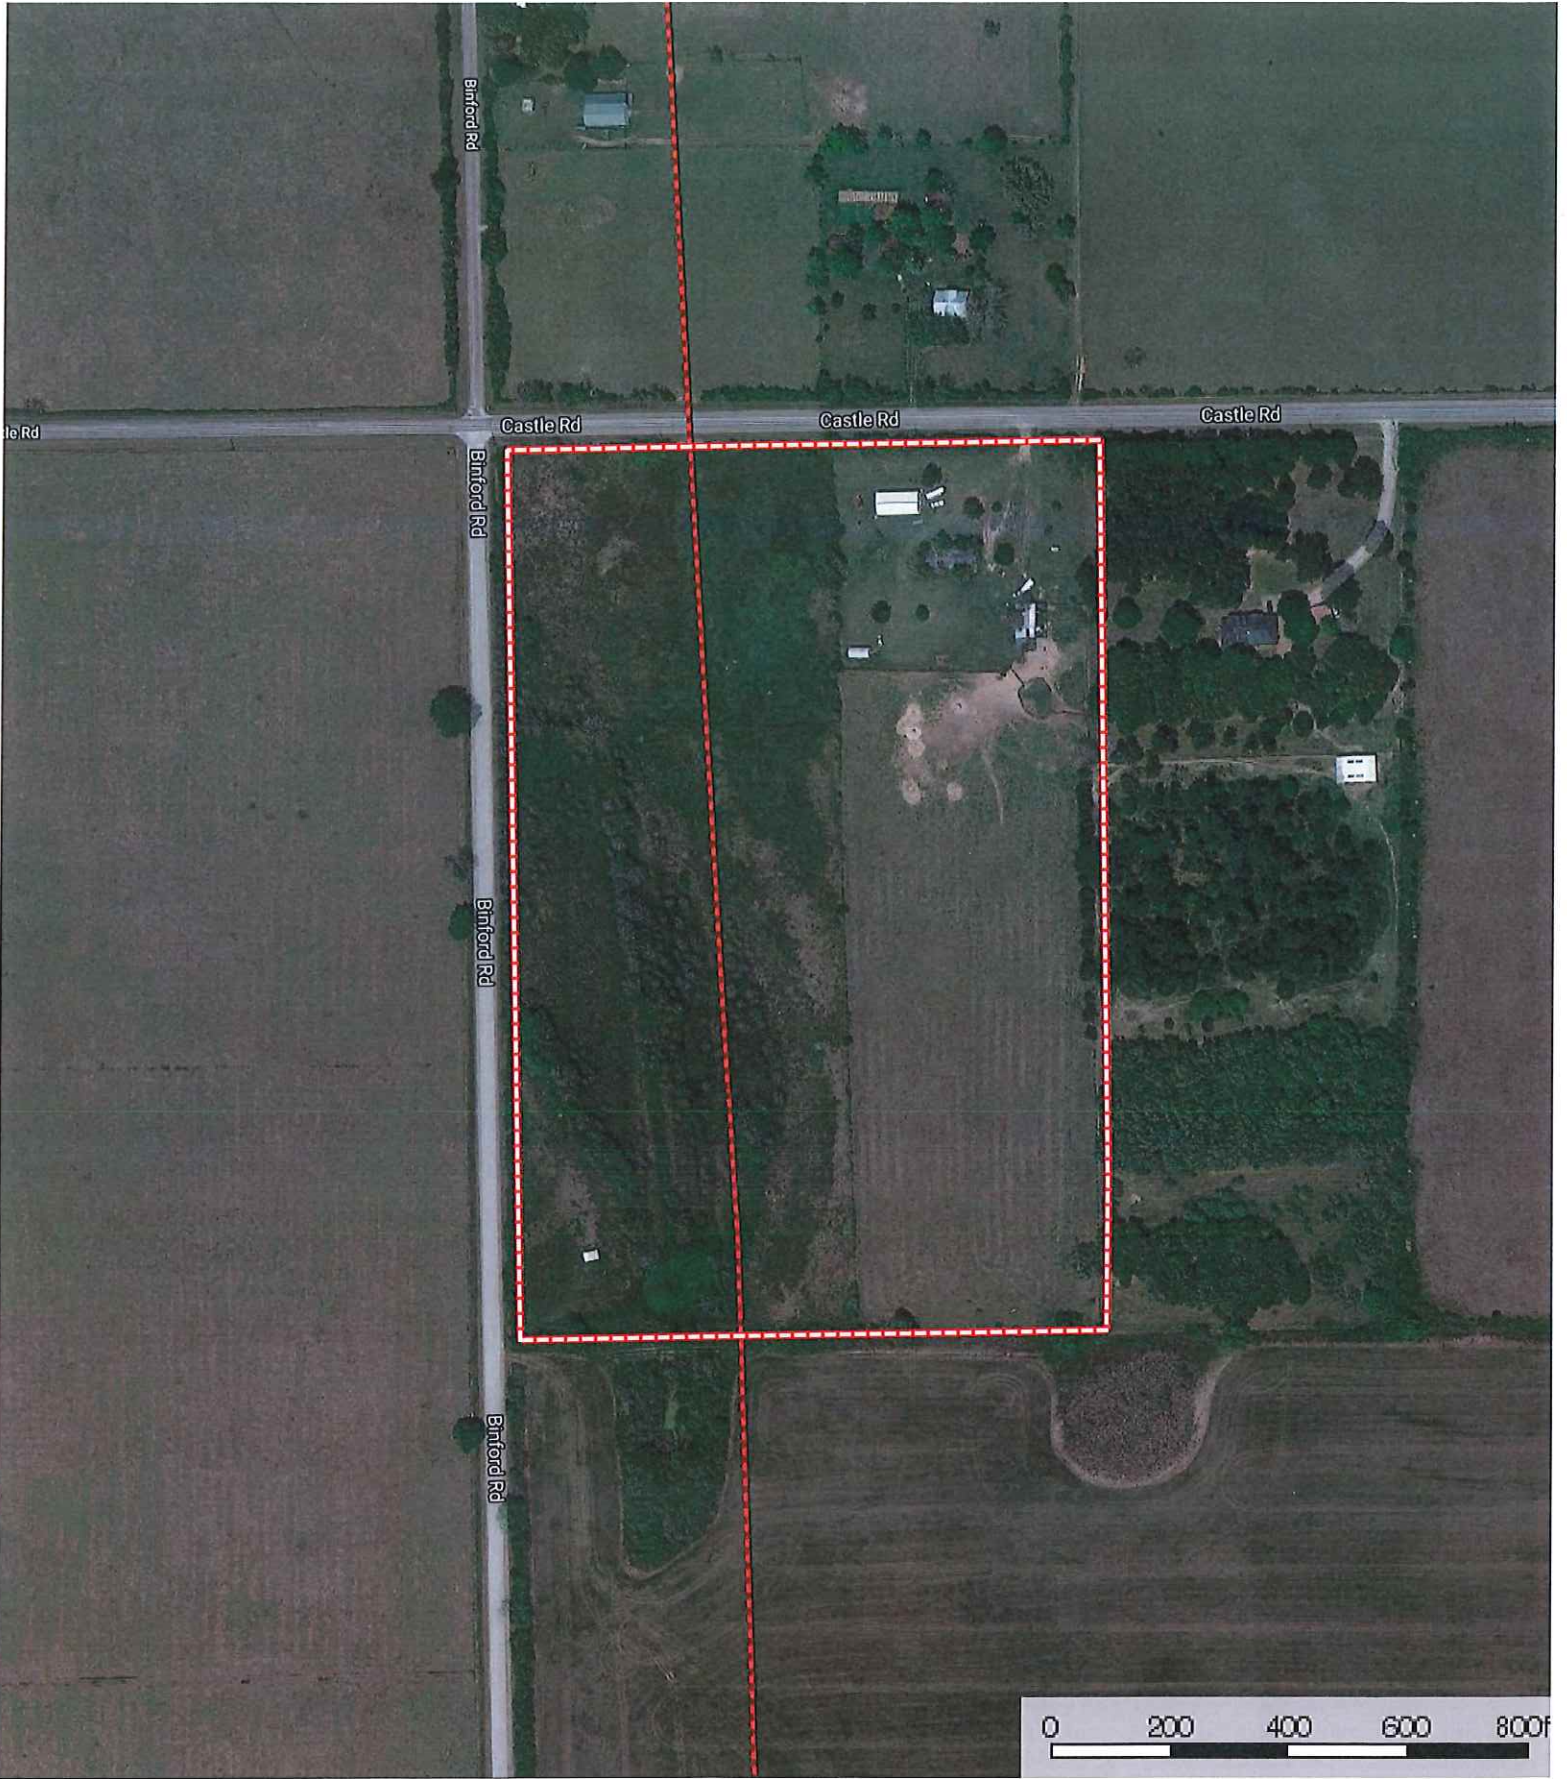

29720 Castle Rd.
Harris County, Texas, AC +/-

Boundary

29720 Castle Rd.
Harris County, Texas, AC +/-

 Boundary

29720 Castle Rd.
 Harris County, Texas, AC +/-

- Boundary
- 100 Year Floodplain
- 500 Year Floodplain
- Floodway
- Special
- Unmapped/ Not Included

3720 Castle Rd.
Llano County, Texas, AC +/-

Boundary Crude Oil Natural Gas Other