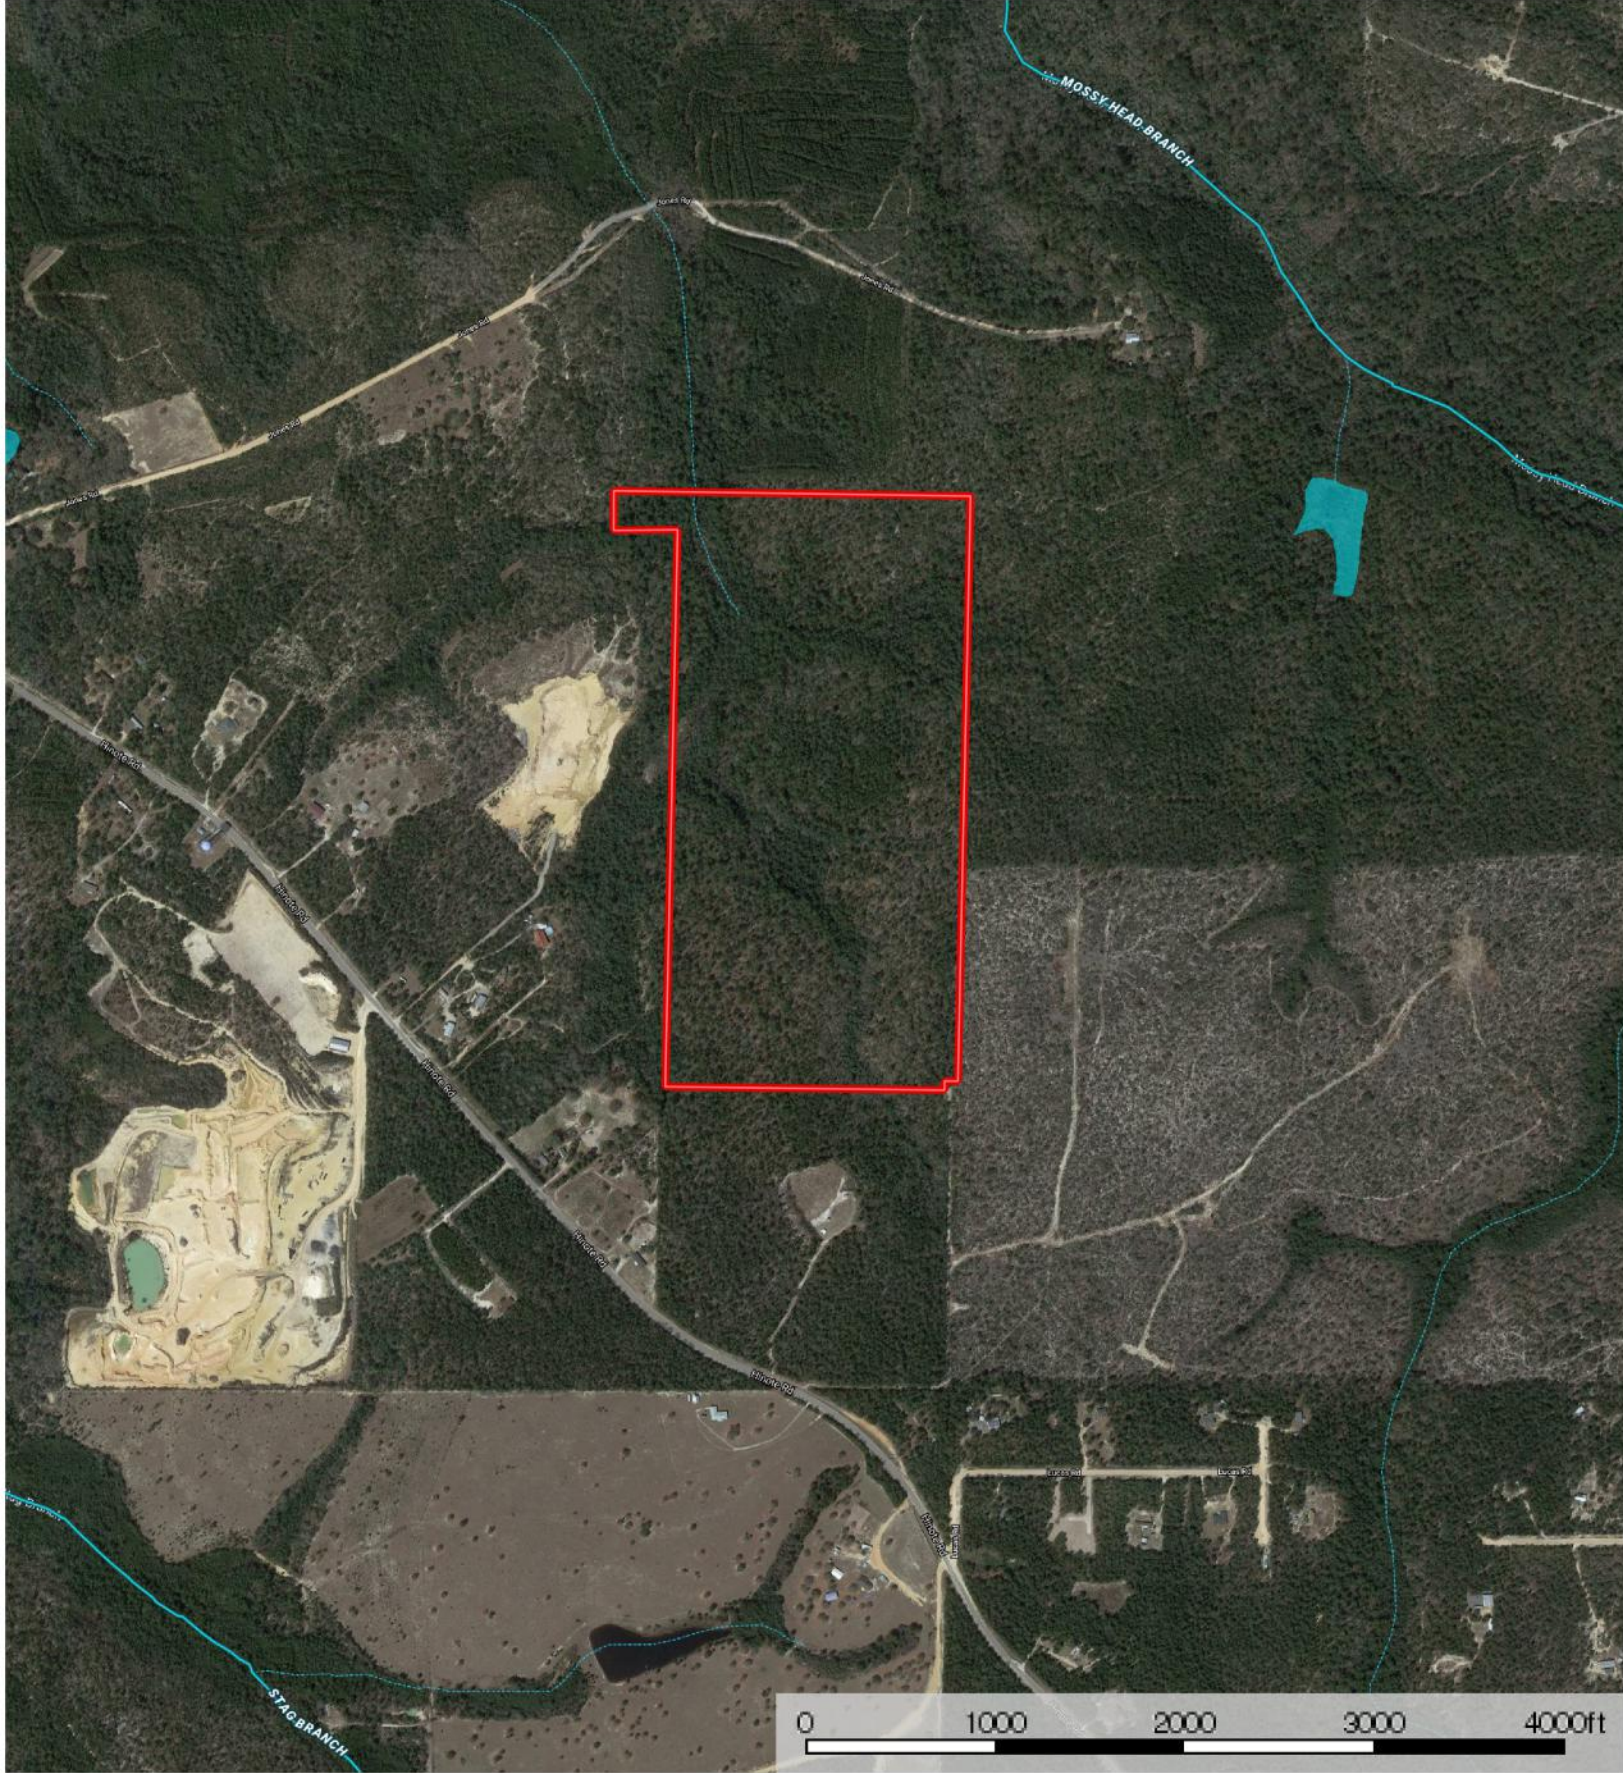

Hinote Road (off of) - Aerial
Walton County, Florida, 58.28 AC +/-

-  Boundary
-  Stream, Intermittent
-  River/Creek
-  Water Body