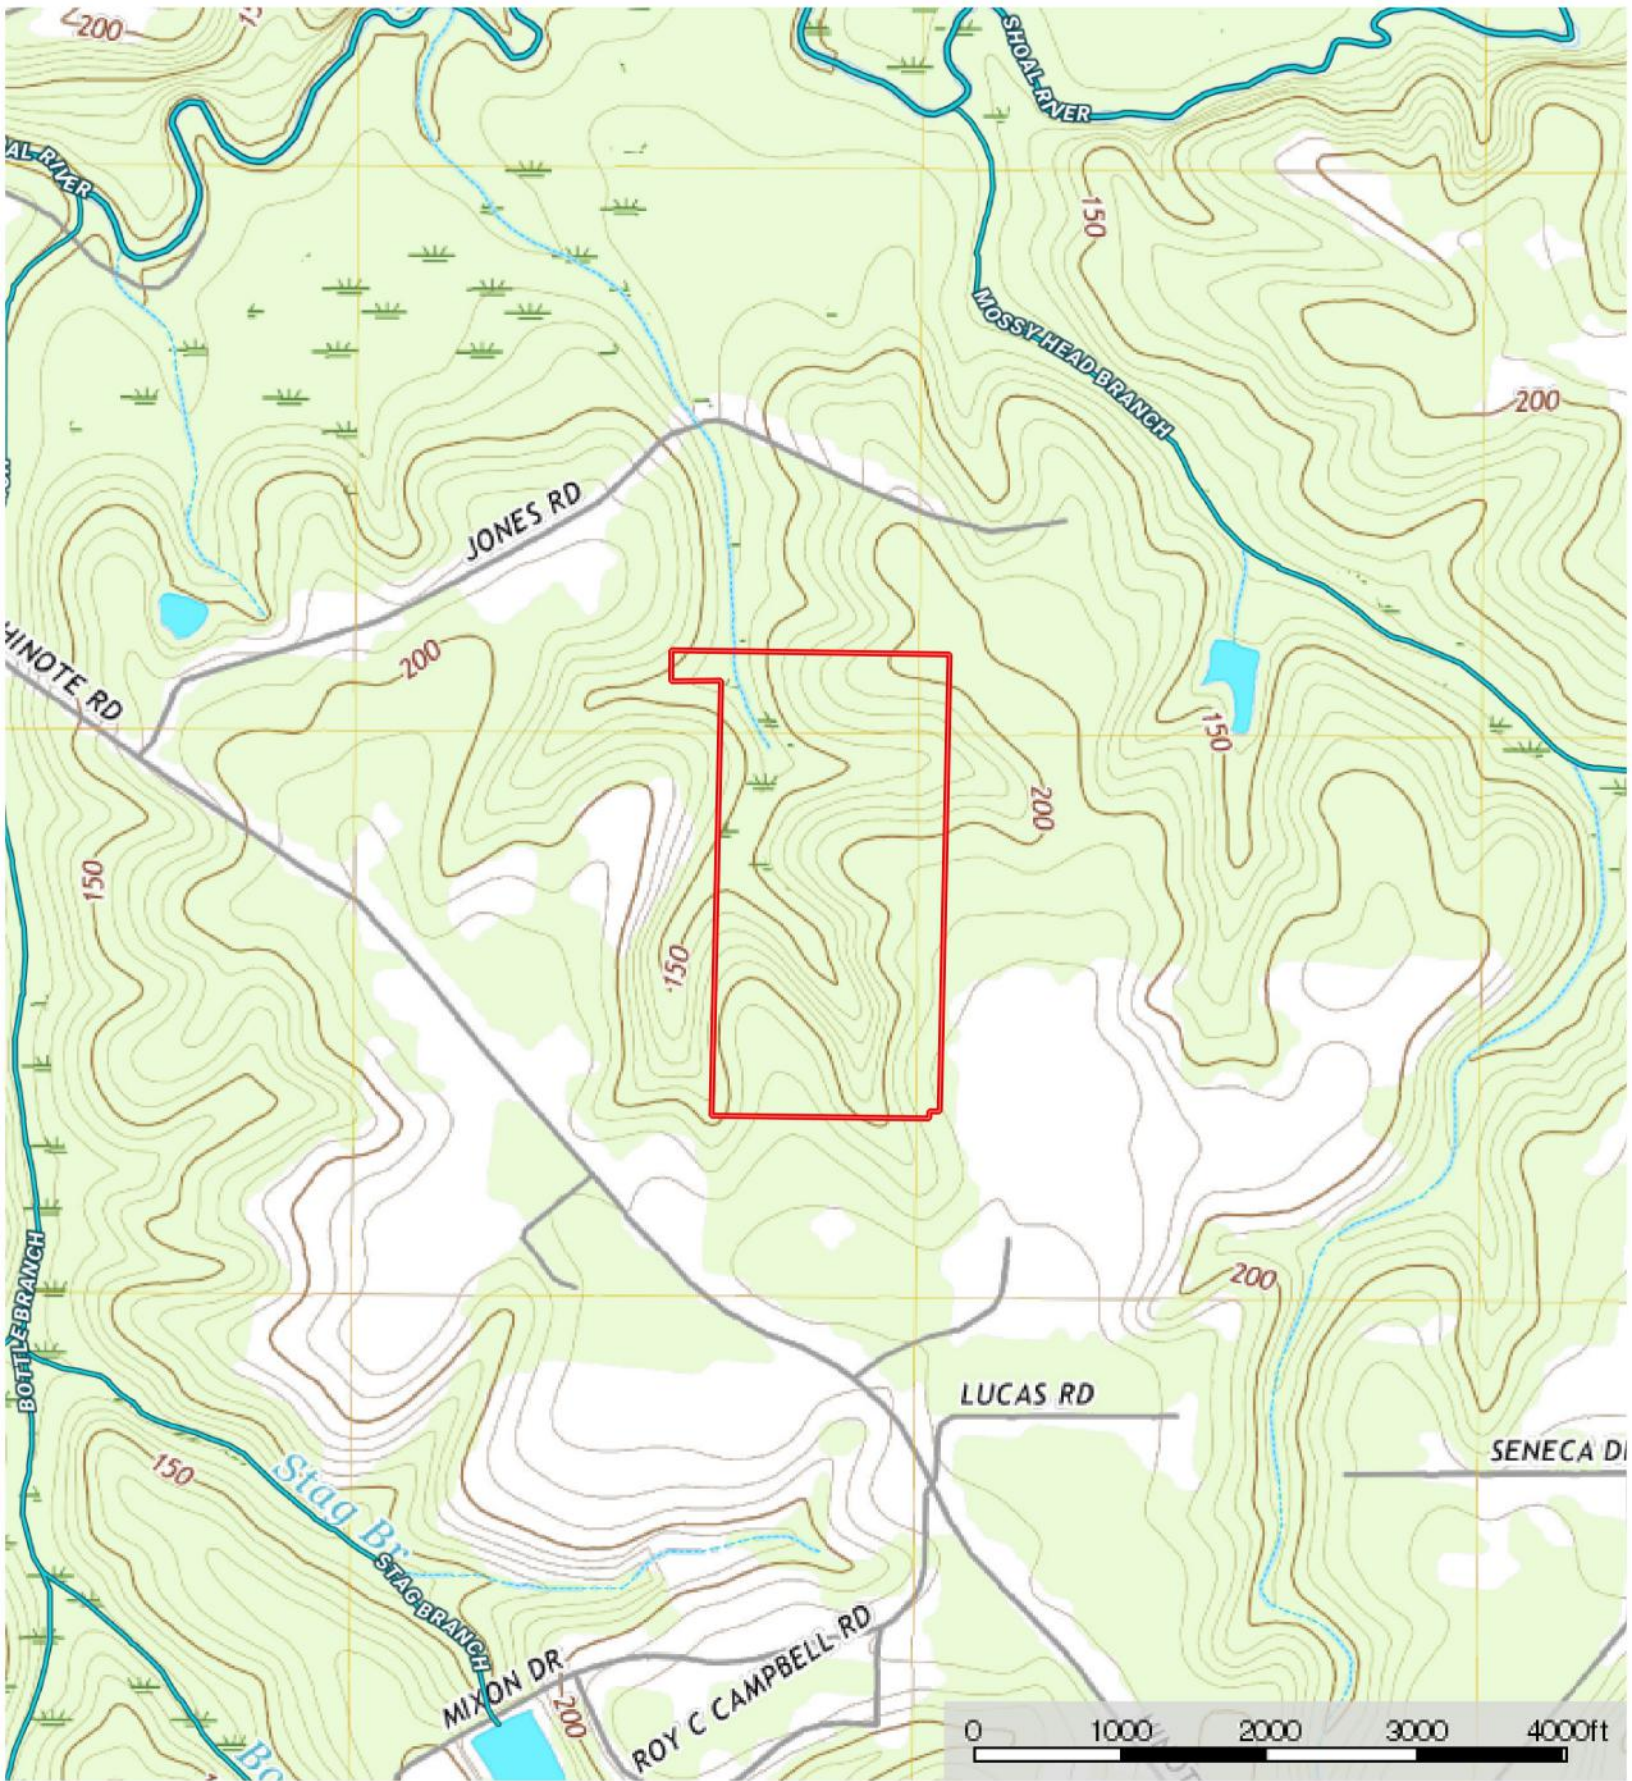

# Hinote Road (off of) - Topography Map

Walton County, Florida, 58.28 AC +/-

- Boundary
- Stream, Intermittent
- River/Creek
- Water Body