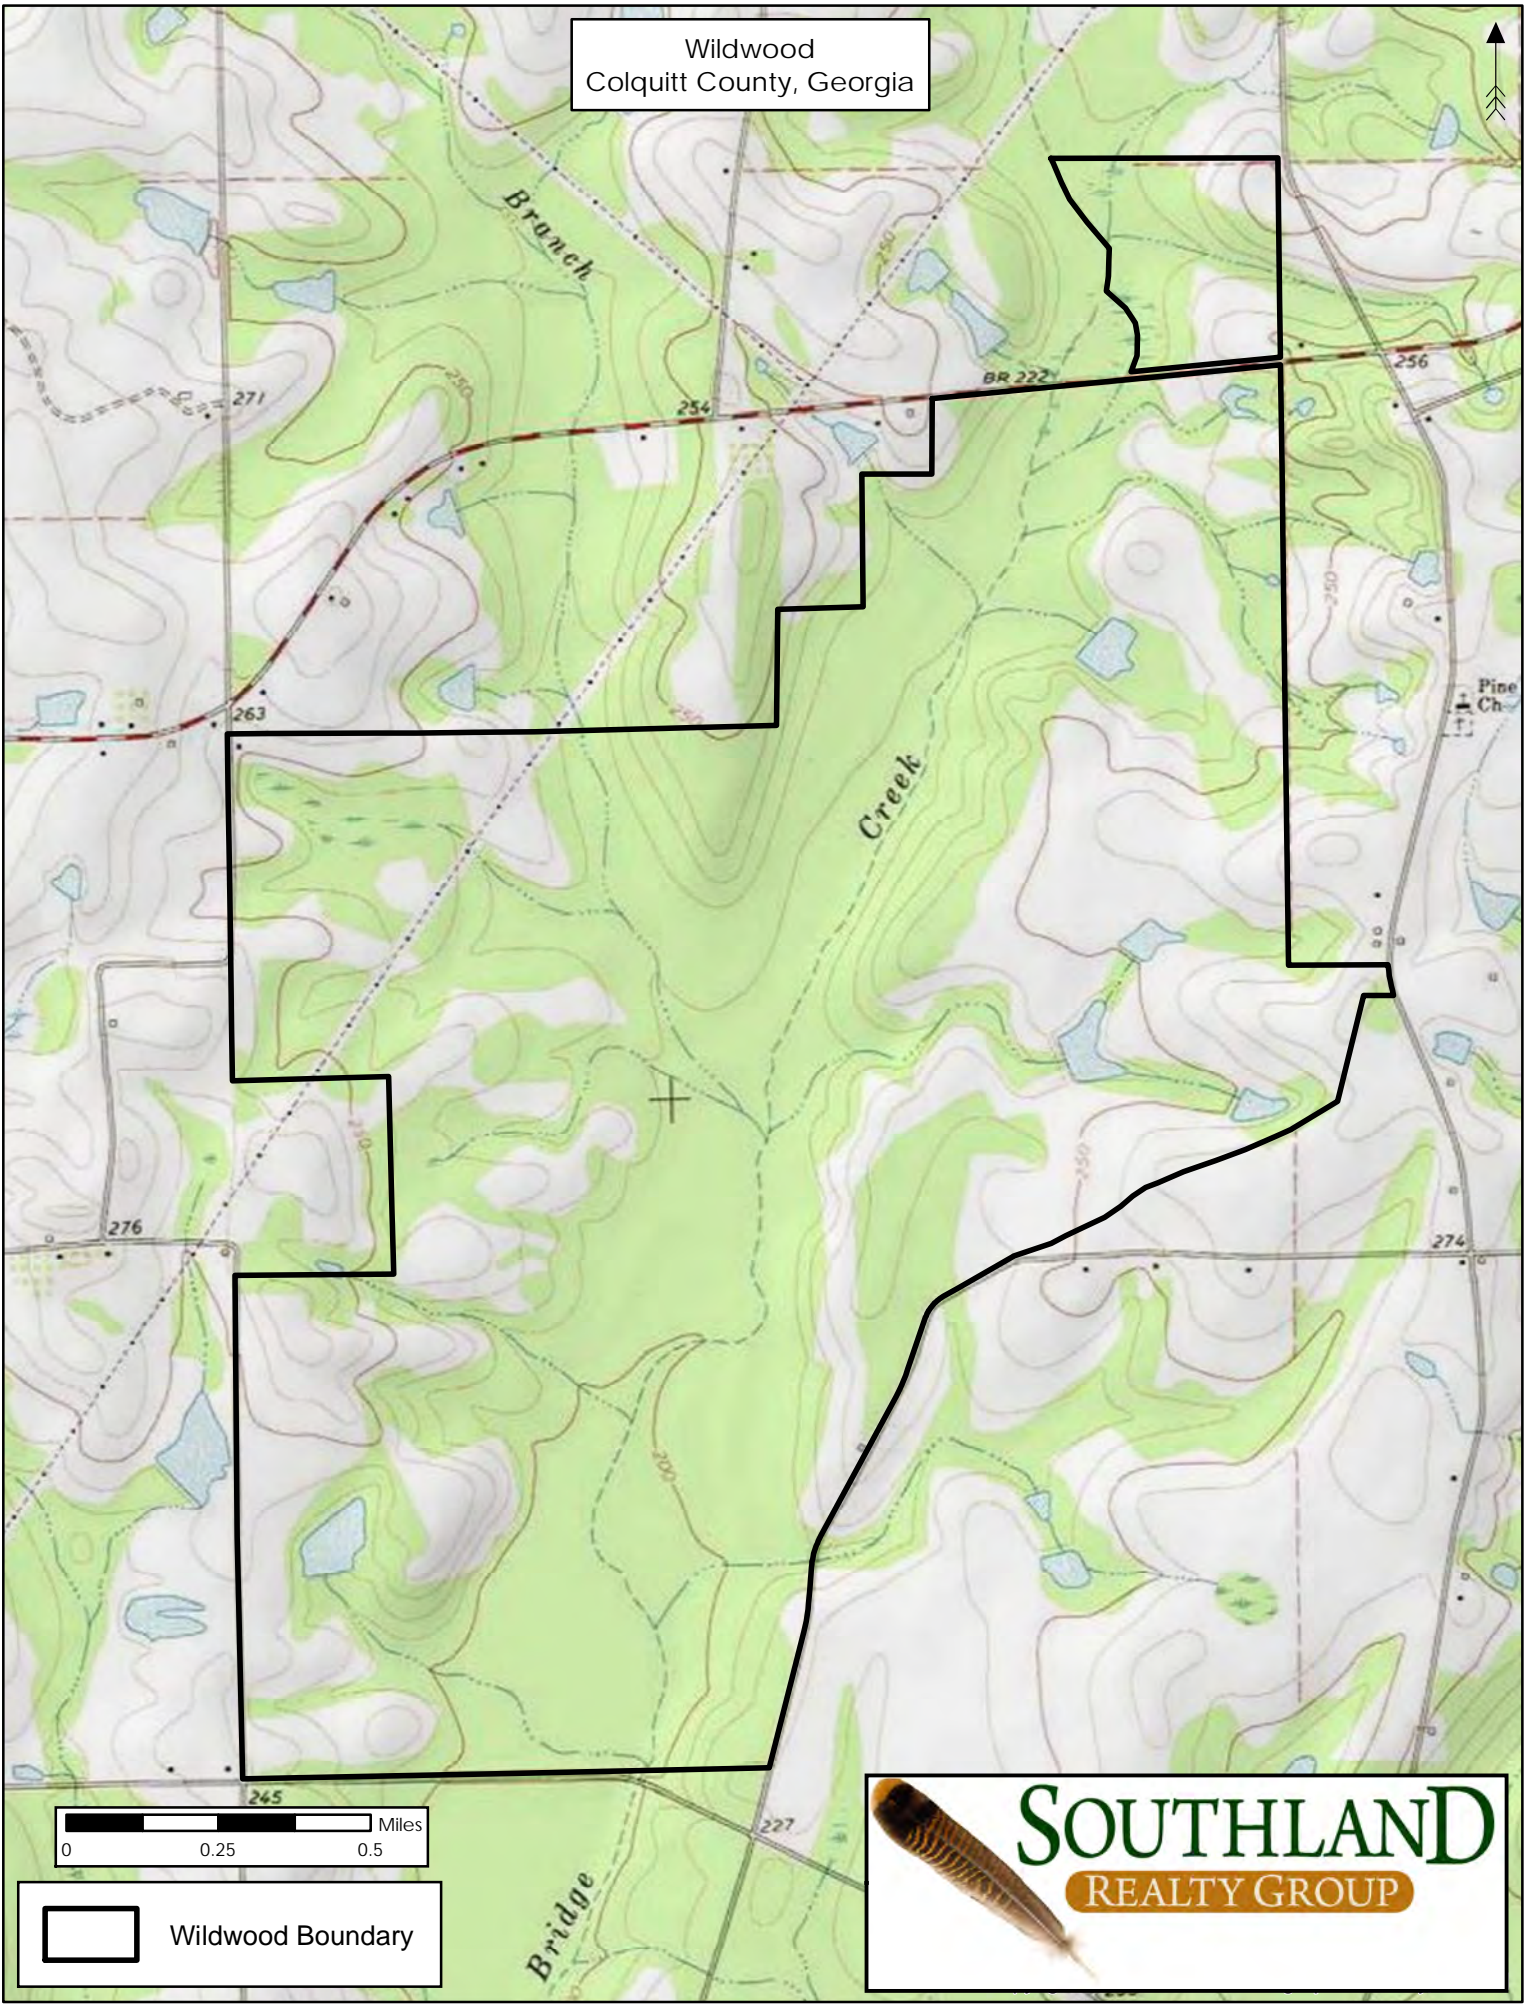

Wildwood  
Colquitt County, Georgia

Wildwood Boundary

Wildwood  
Colquitt County, Georgia

Wildwood  
Colquitt County, Georgia

 Wildwood Boundary

Wildwood  
Colquitt County, Georgia

Note: Soil Symbol followed by Percent of Tract comprised of that soil type

- Ad, 0.2
- Ai, 21.7
- Bp, 0.1
- CoC2, 2.5
- CqB, 0.2
- CqC, 1.6
- DaA, 0.6
- DaB, 1.9
- Dx, 2
- EfC, 2.2
- FsB, 5.4
- Ij, 3.7
- KdB, 6.9
- Ls, 5.5
- OP, 16.5
- Oh, 0.7
- On, 3.7
- RI, 3.1
- Ros, 5.6
- Se, 4.2
- TqB, 9.8
- TuB2, 0.8
- TuC2, 0.4
- W, 0.7

Wildwood  
Colquitt County, Georgia

 Wildwood Boundary

**SOUTHLAND**  
REALTY GROUP