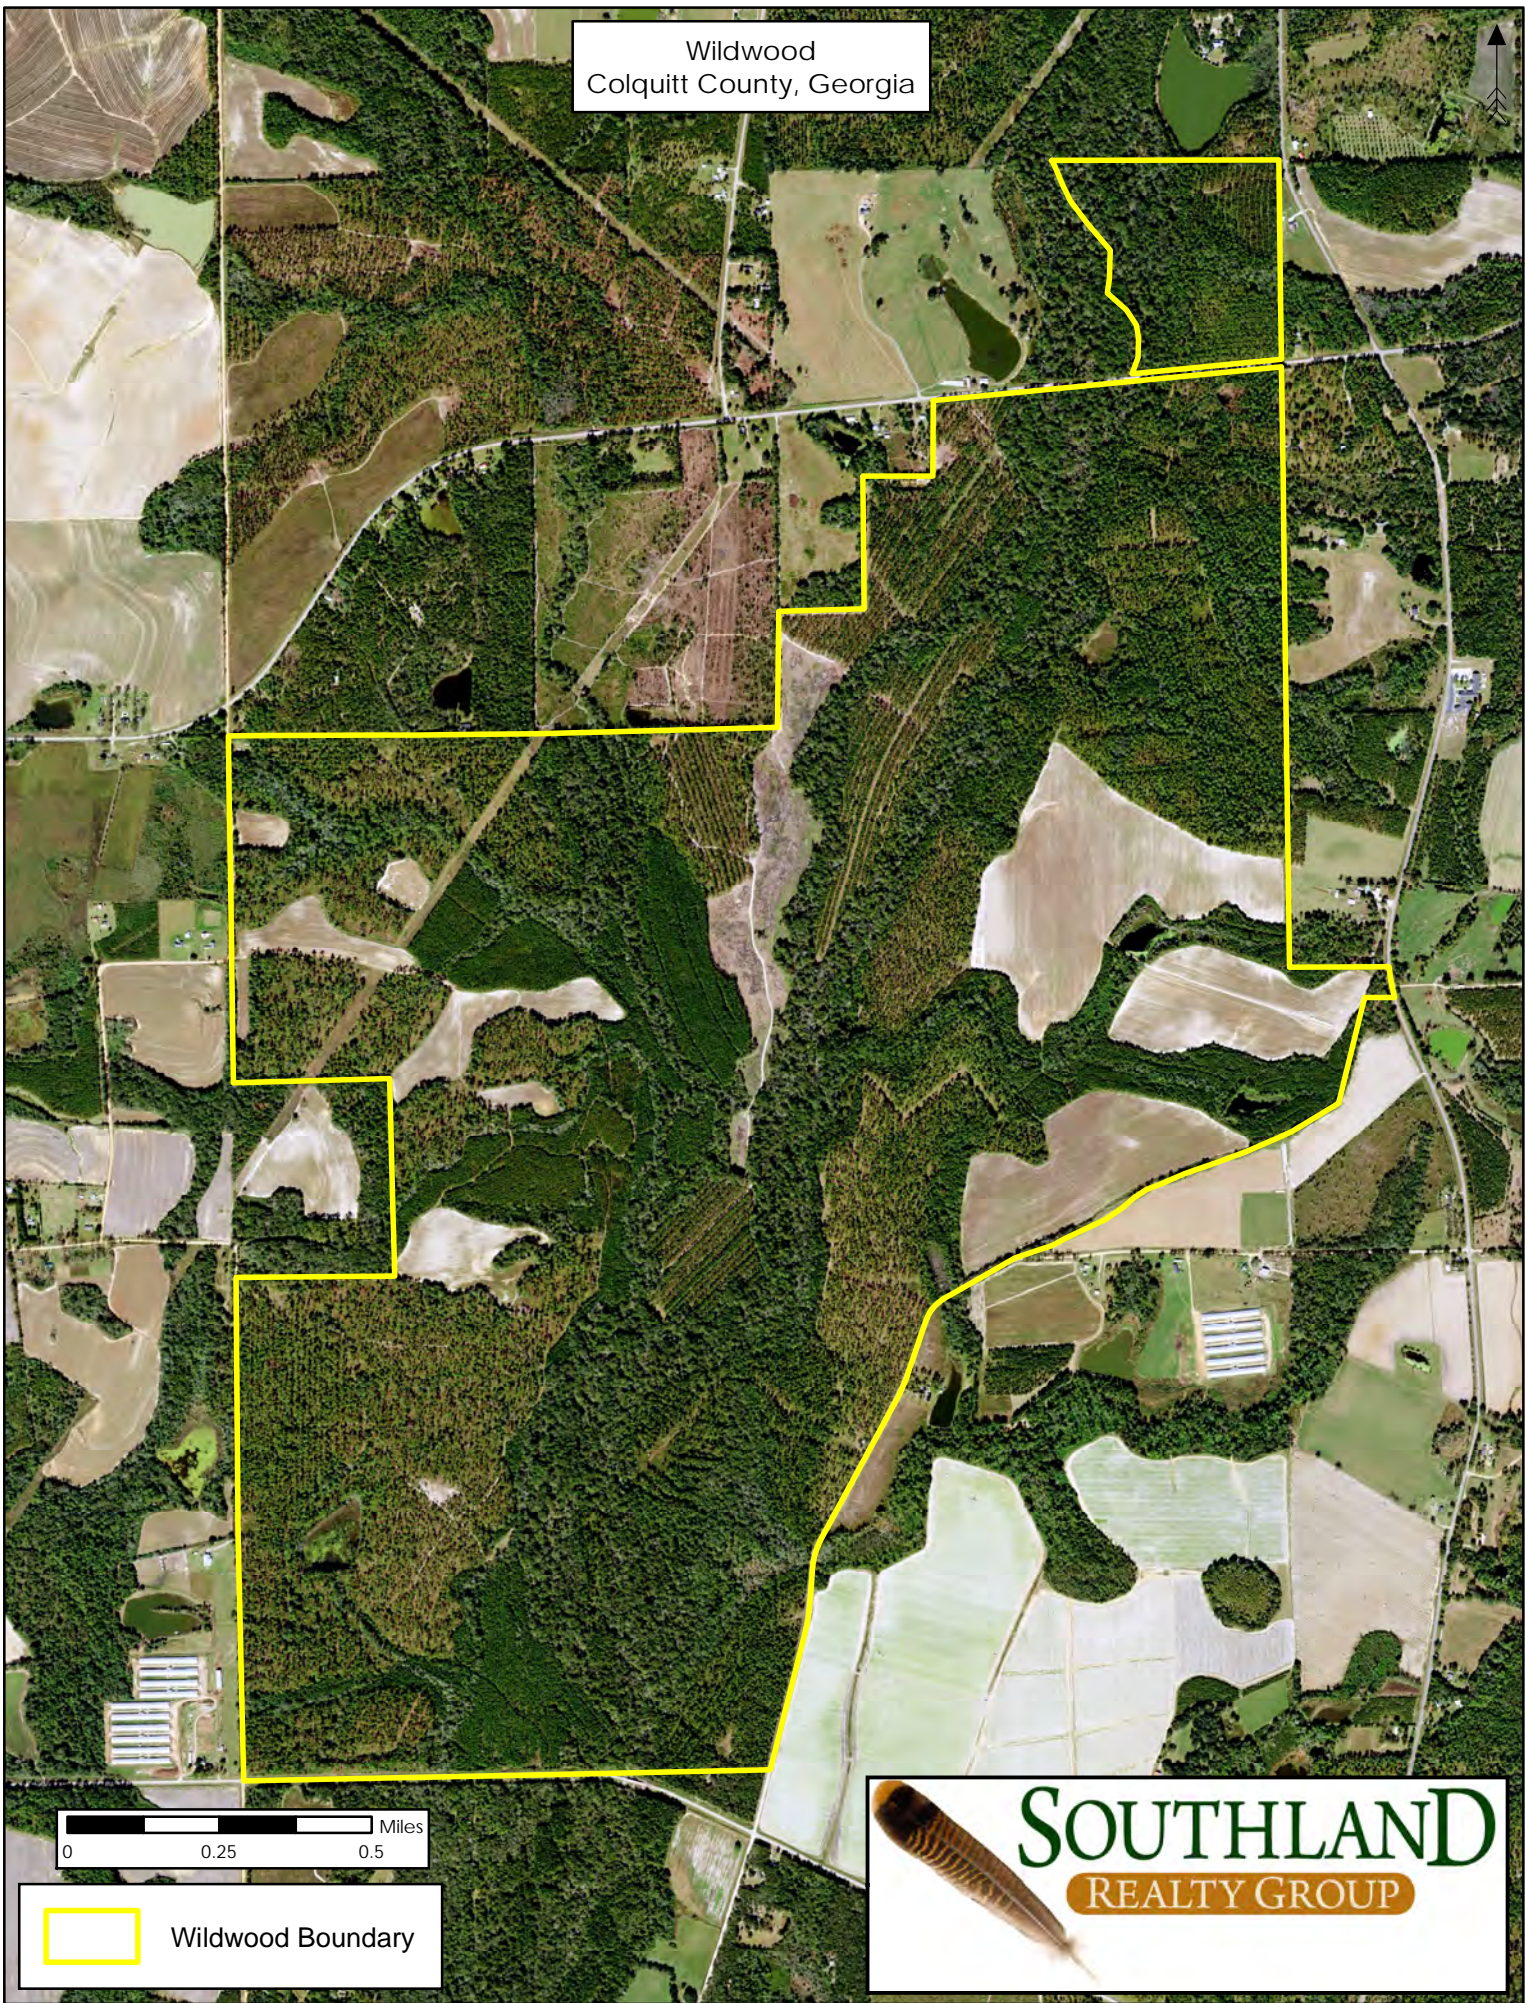

Wildwood  
Colquitt County, Georgia

Wildwood Boundary

Wildwood  
Colquitt County, Georgia

Wildwood  
Colquitt County, Georgia

 Wildwood Boundary

Wildwood  
Colquitt County, Georgia

Note: Soil Symbol followed by Percent of Tract comprised of that soil type

- Ad, 0.2
- Ai, 21.7
- Bp, 0.1
- CoC2, 2.5
- CqB, 0.2
- CqC, 1.6
- DaA, 0.6
- DaB, 1.9
- Dx, 2
- EfC, 2.2
- FsB, 5.4
- Ij, 3.7
- KdB, 6.9
- Ls, 5.5
- OP, 16.5
- Oh, 0.7
- On, 3.7
- RI, 3.1
- Ros, 5.6
- Se, 4.2
- TqB, 9.8
- TuB2, 0.8
- TuC2, 0.4
- W, 0.7

Wildwood  
Colquitt County, Georgia

 Wildwood Boundary

**SOUTHLAND**  
REALTY GROUP