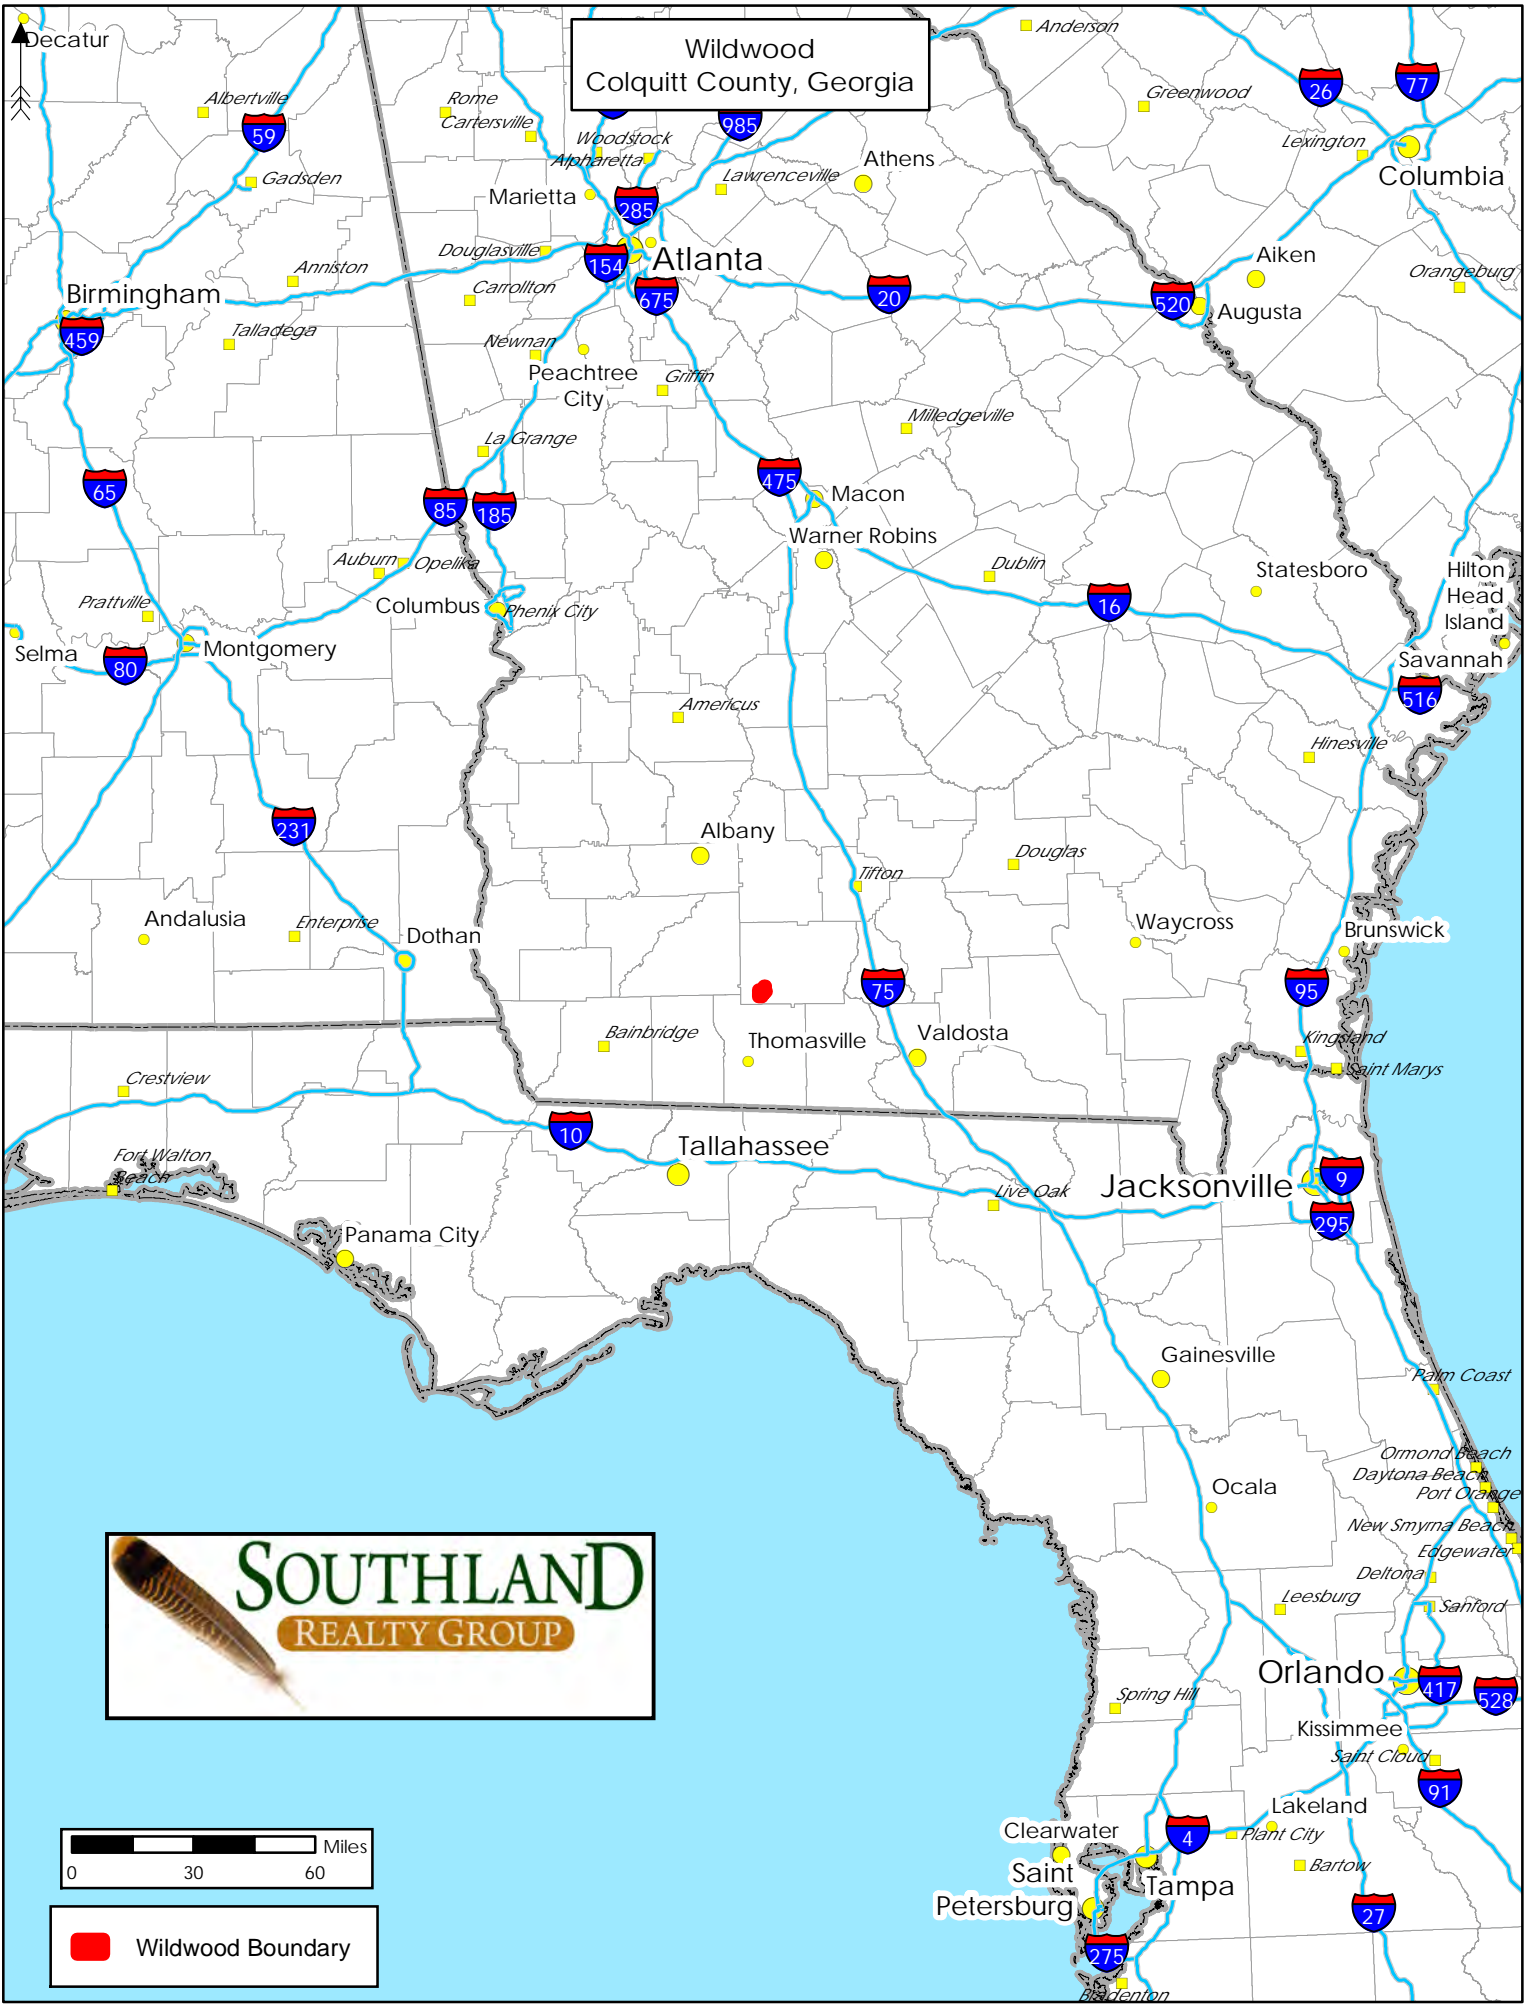

Wildwood  
Colquitt County, Georgia

Wildwood Boundary

Wildwood  
Colquitt County, Georgia

Wildwood  
Colquitt County, Georgia

 Wildwood Boundary

Wildwood  
Colquitt County, Georgia

Note: Soil Symbol followed by Percent of Tract comprised of that soil type

Wildwood  
Colquitt County, Georgia

 Wildwood Boundary

**SOUTHLAND**  
REALTY GROUP