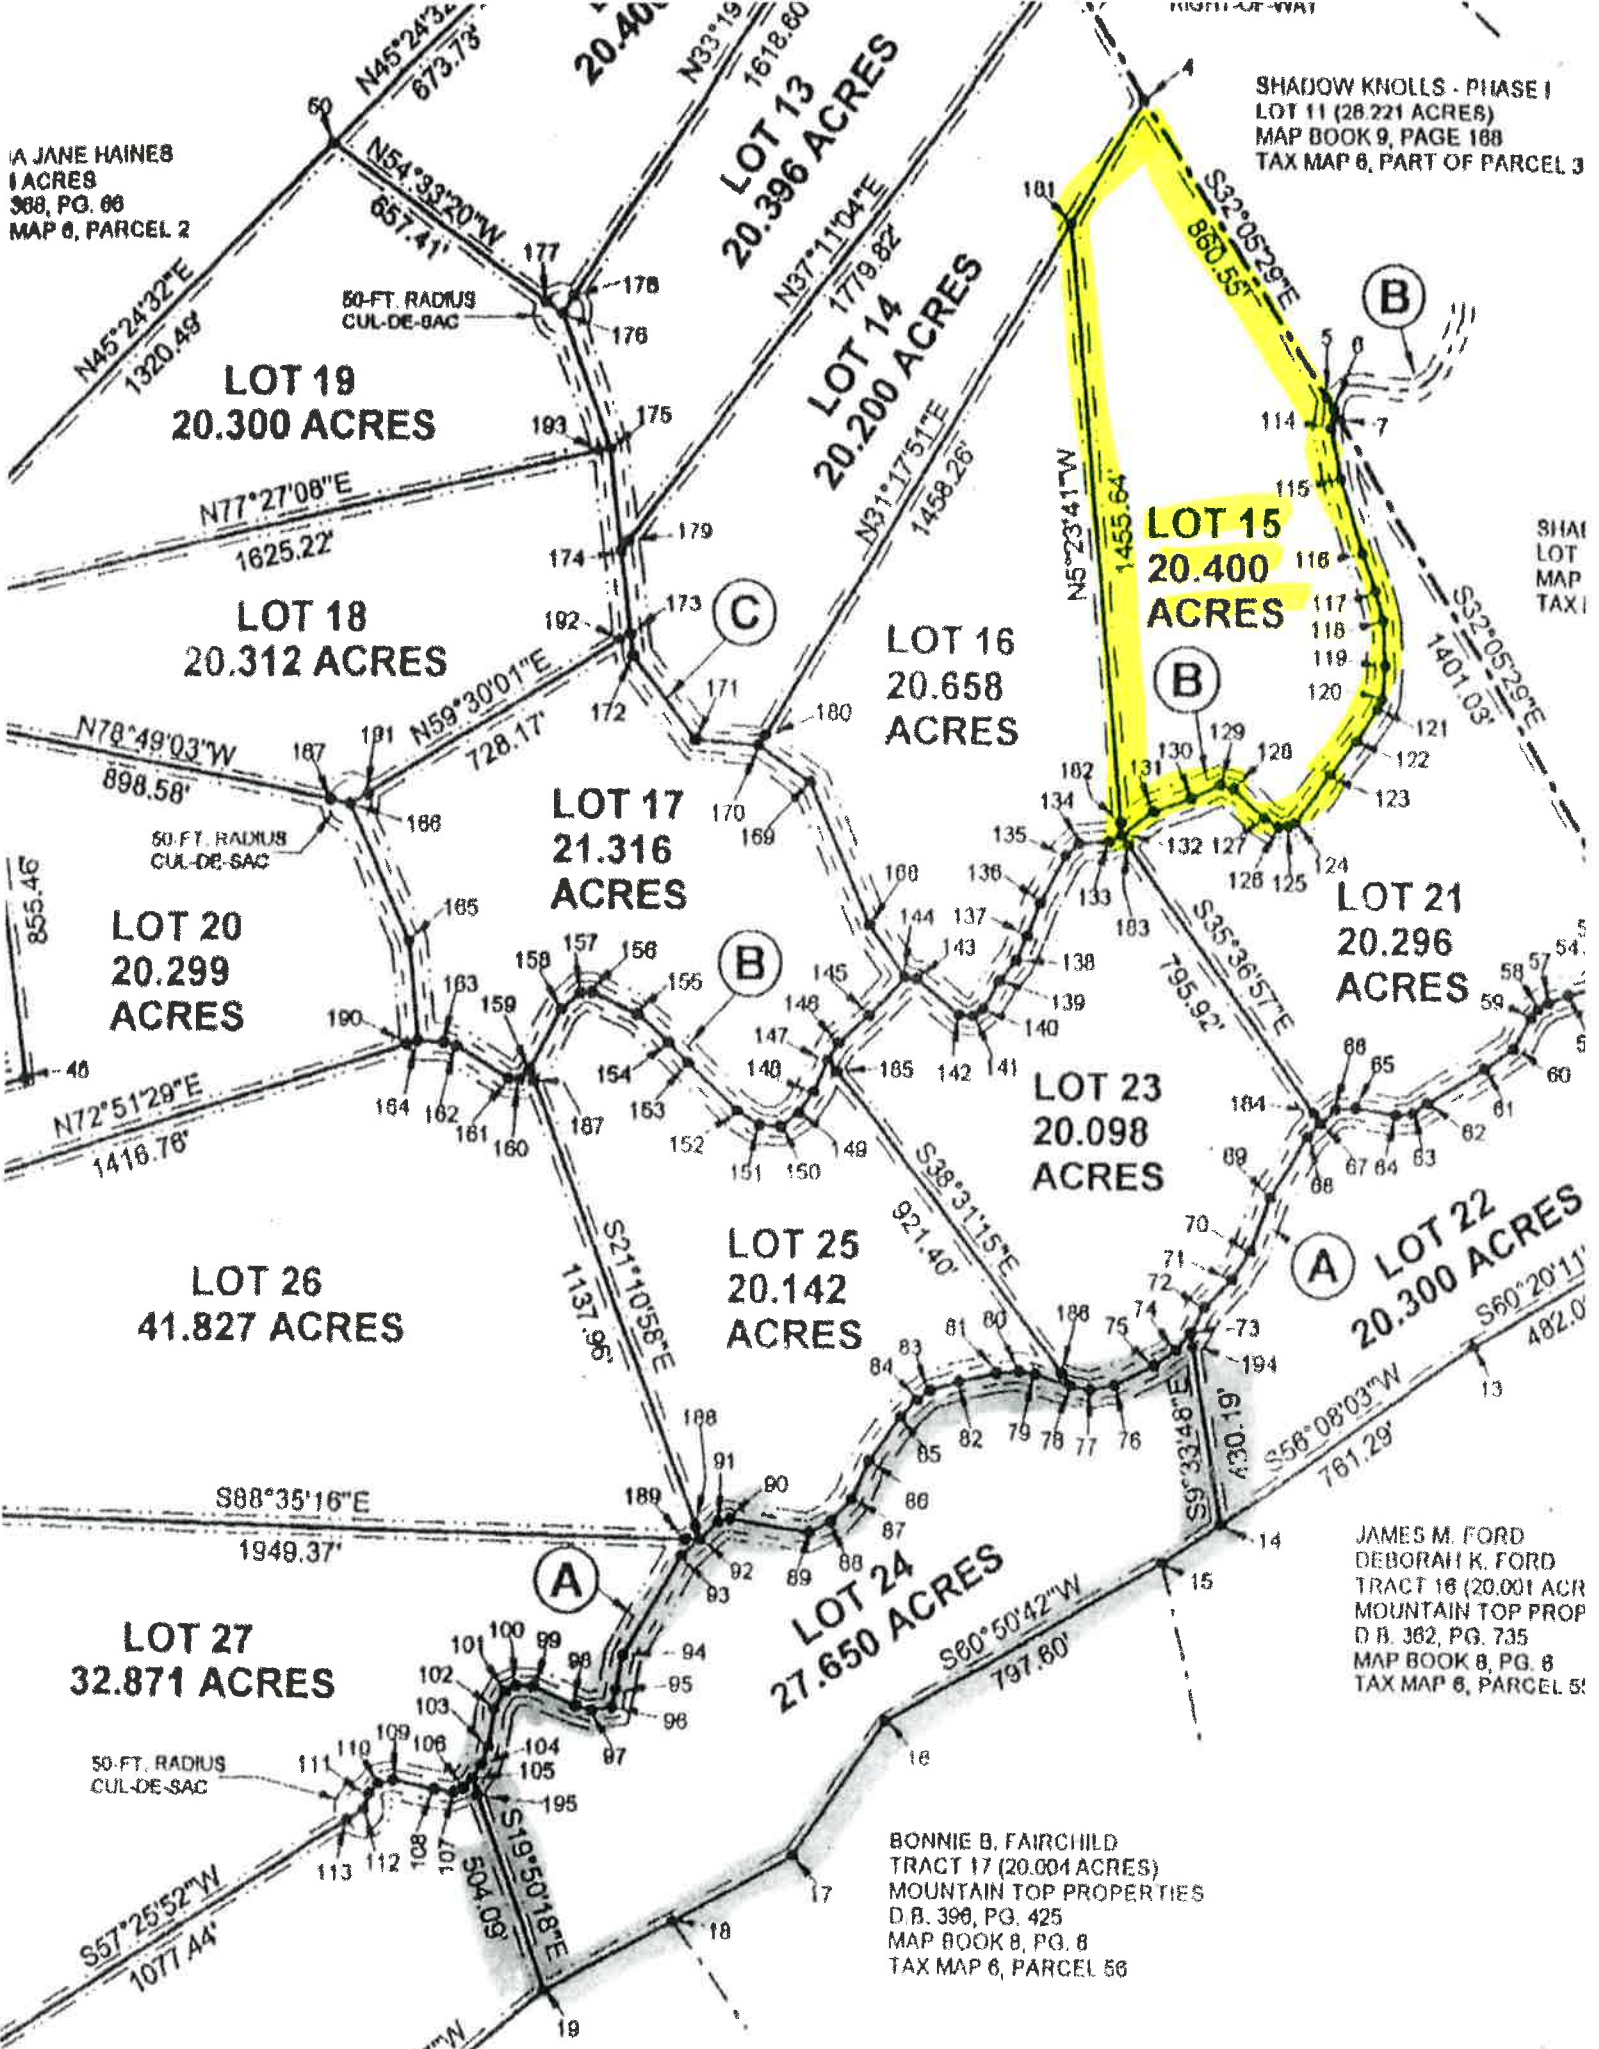

App State

Click to restore the map extent and layers visibility where you left off.

A JANE HAINES
1 ACRES
368, PG. 66
MAP 6, PARCEL 2

SHADOW KNOLLS - PHASE I
LOT 11 (28.221 ACRES)
MAP BOOK 9, PAGE 188
TAX MAP 6, PART OF PARCEL 3

SHAI
LOT
MAP
TAXI

LOT 13
20.396 ACRES

LOT 14
20.200 ACRES

LOT 15
20.400
ACRES

LOT 16
20.658
ACRES

LOT 17
21.316
ACRES

LOT 21
20.296
ACRES

LOT 20
20.299
ACRES

LOT 23
20.098
ACRES

LOT 22
20.300 ACRES

LOT 26
41.827 ACRES

LOT 25
20.142
ACRES

LOT 27
32.871 ACRES

LOT 24
27.650 ACRES

JAMES M. FORD
DEBORAH K. FORD
TRACT 16 (20.001 ACR
MOUNTAIN TOP PROP
D.B. 362, PG. 735
MAP BOOK 8, PG. 8
TAX MAP 6, PARCEL 51

BONNIE B. FAIRCHILD
TRACT 17 (20.004 ACRES)
MOUNTAIN TOP PROPERTIES
D.B. 396, PG. 425
MAP BOOK 8, PG. 8
TAX MAP 6, PARCEL 66