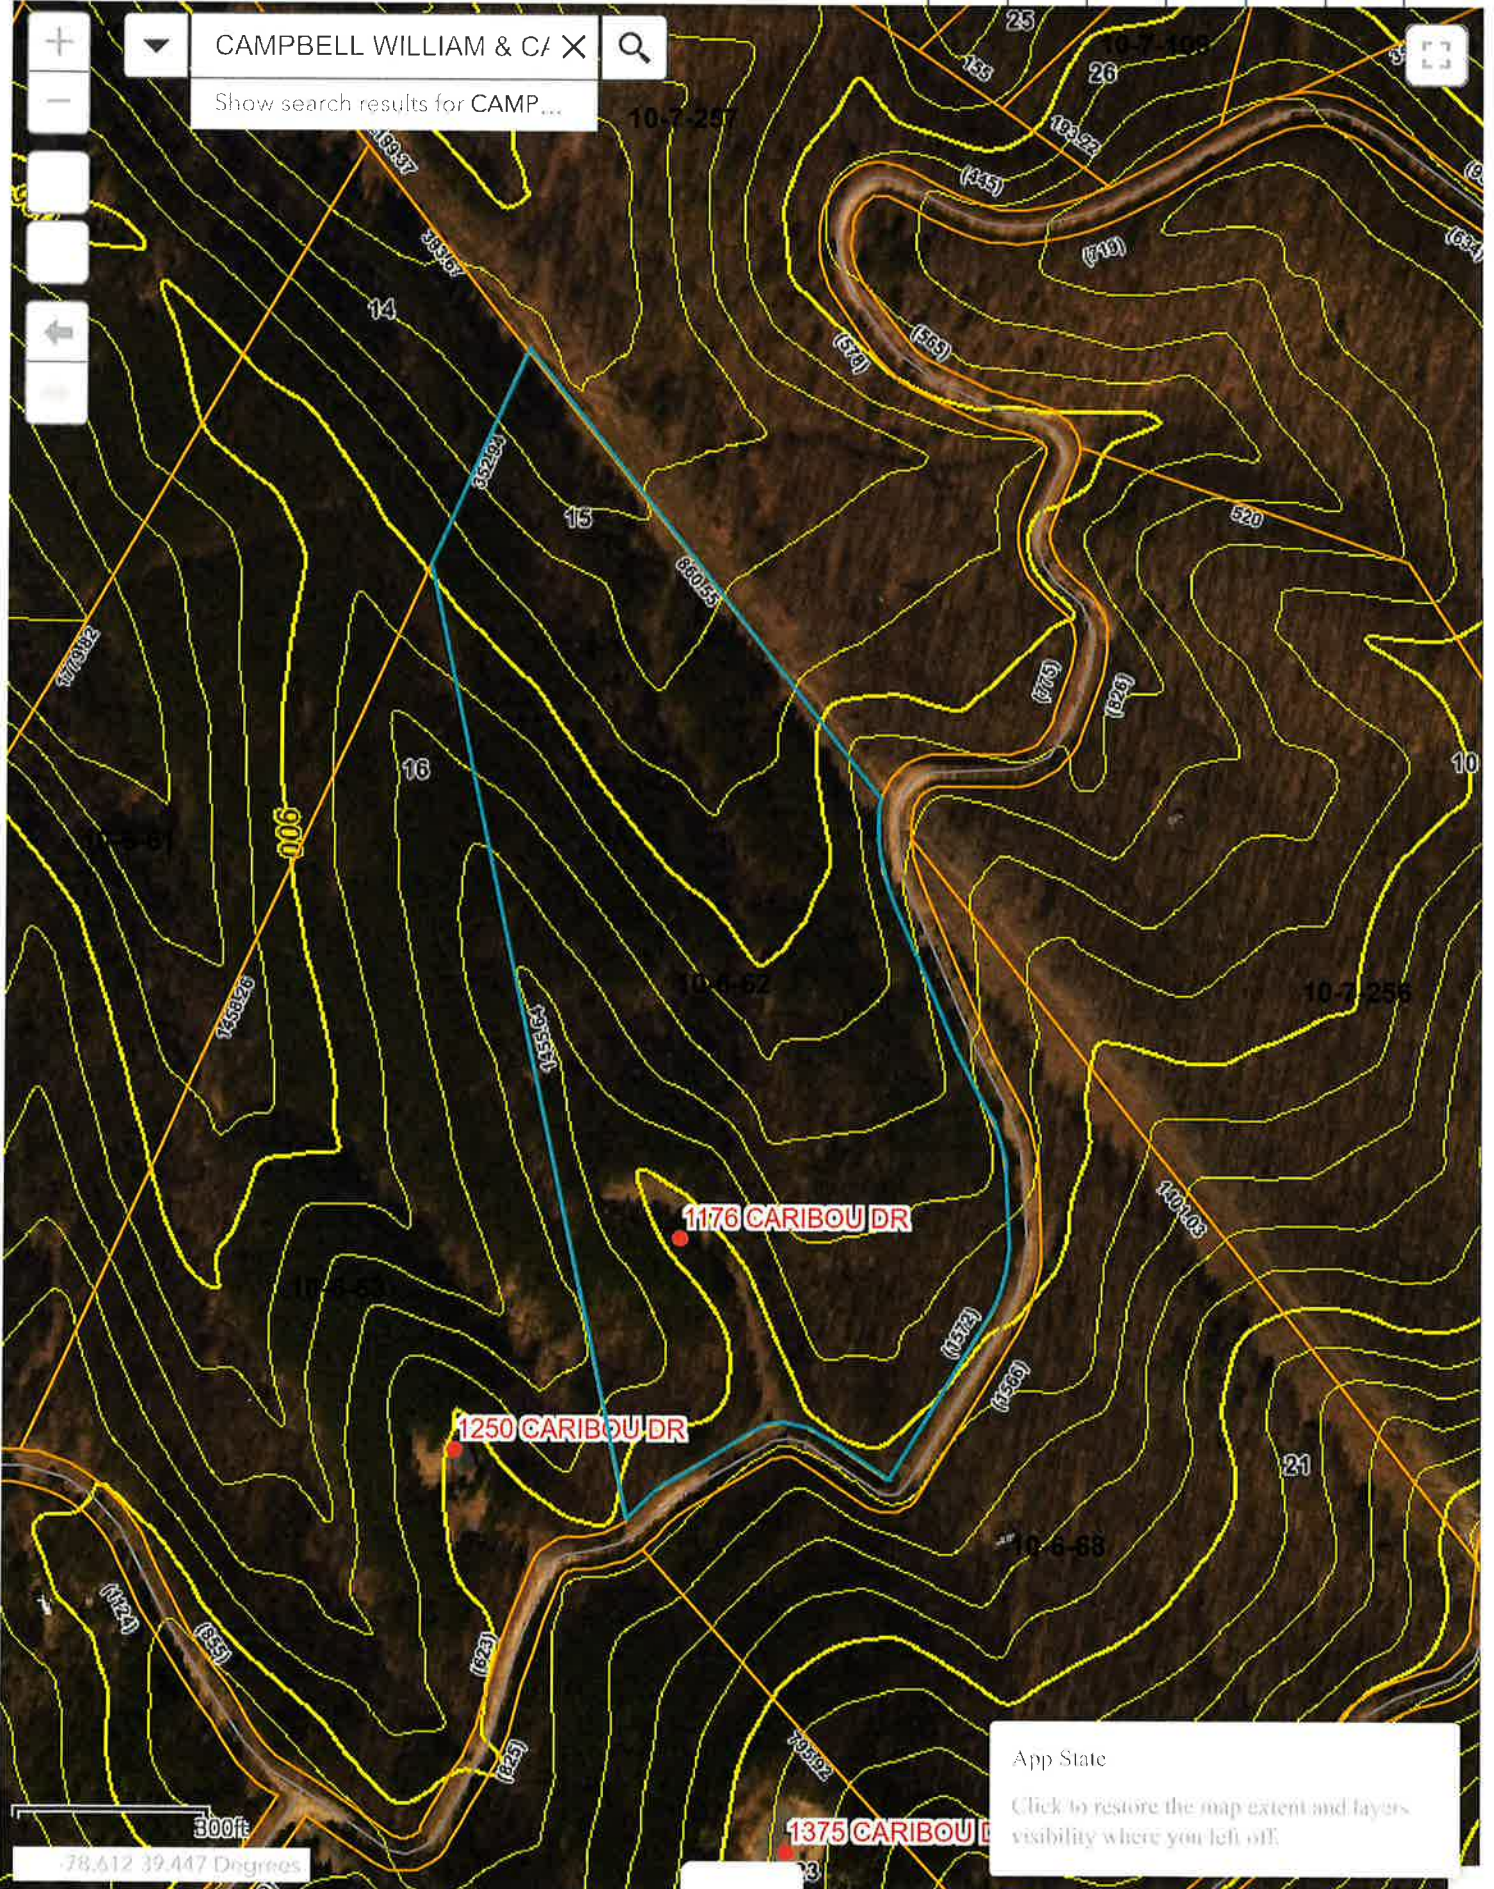

Hampshire Parcel Viewer

CAMPBELL WILLIAM & C/ X

Show search results for CAMP...

1176 CARIBOU DR

1250 CARIBOU DR

1375 CARIBOU DR

300ft

78.612 39.447 Degrees

App State

Click to restore the map extent and layers visibility where you left off.