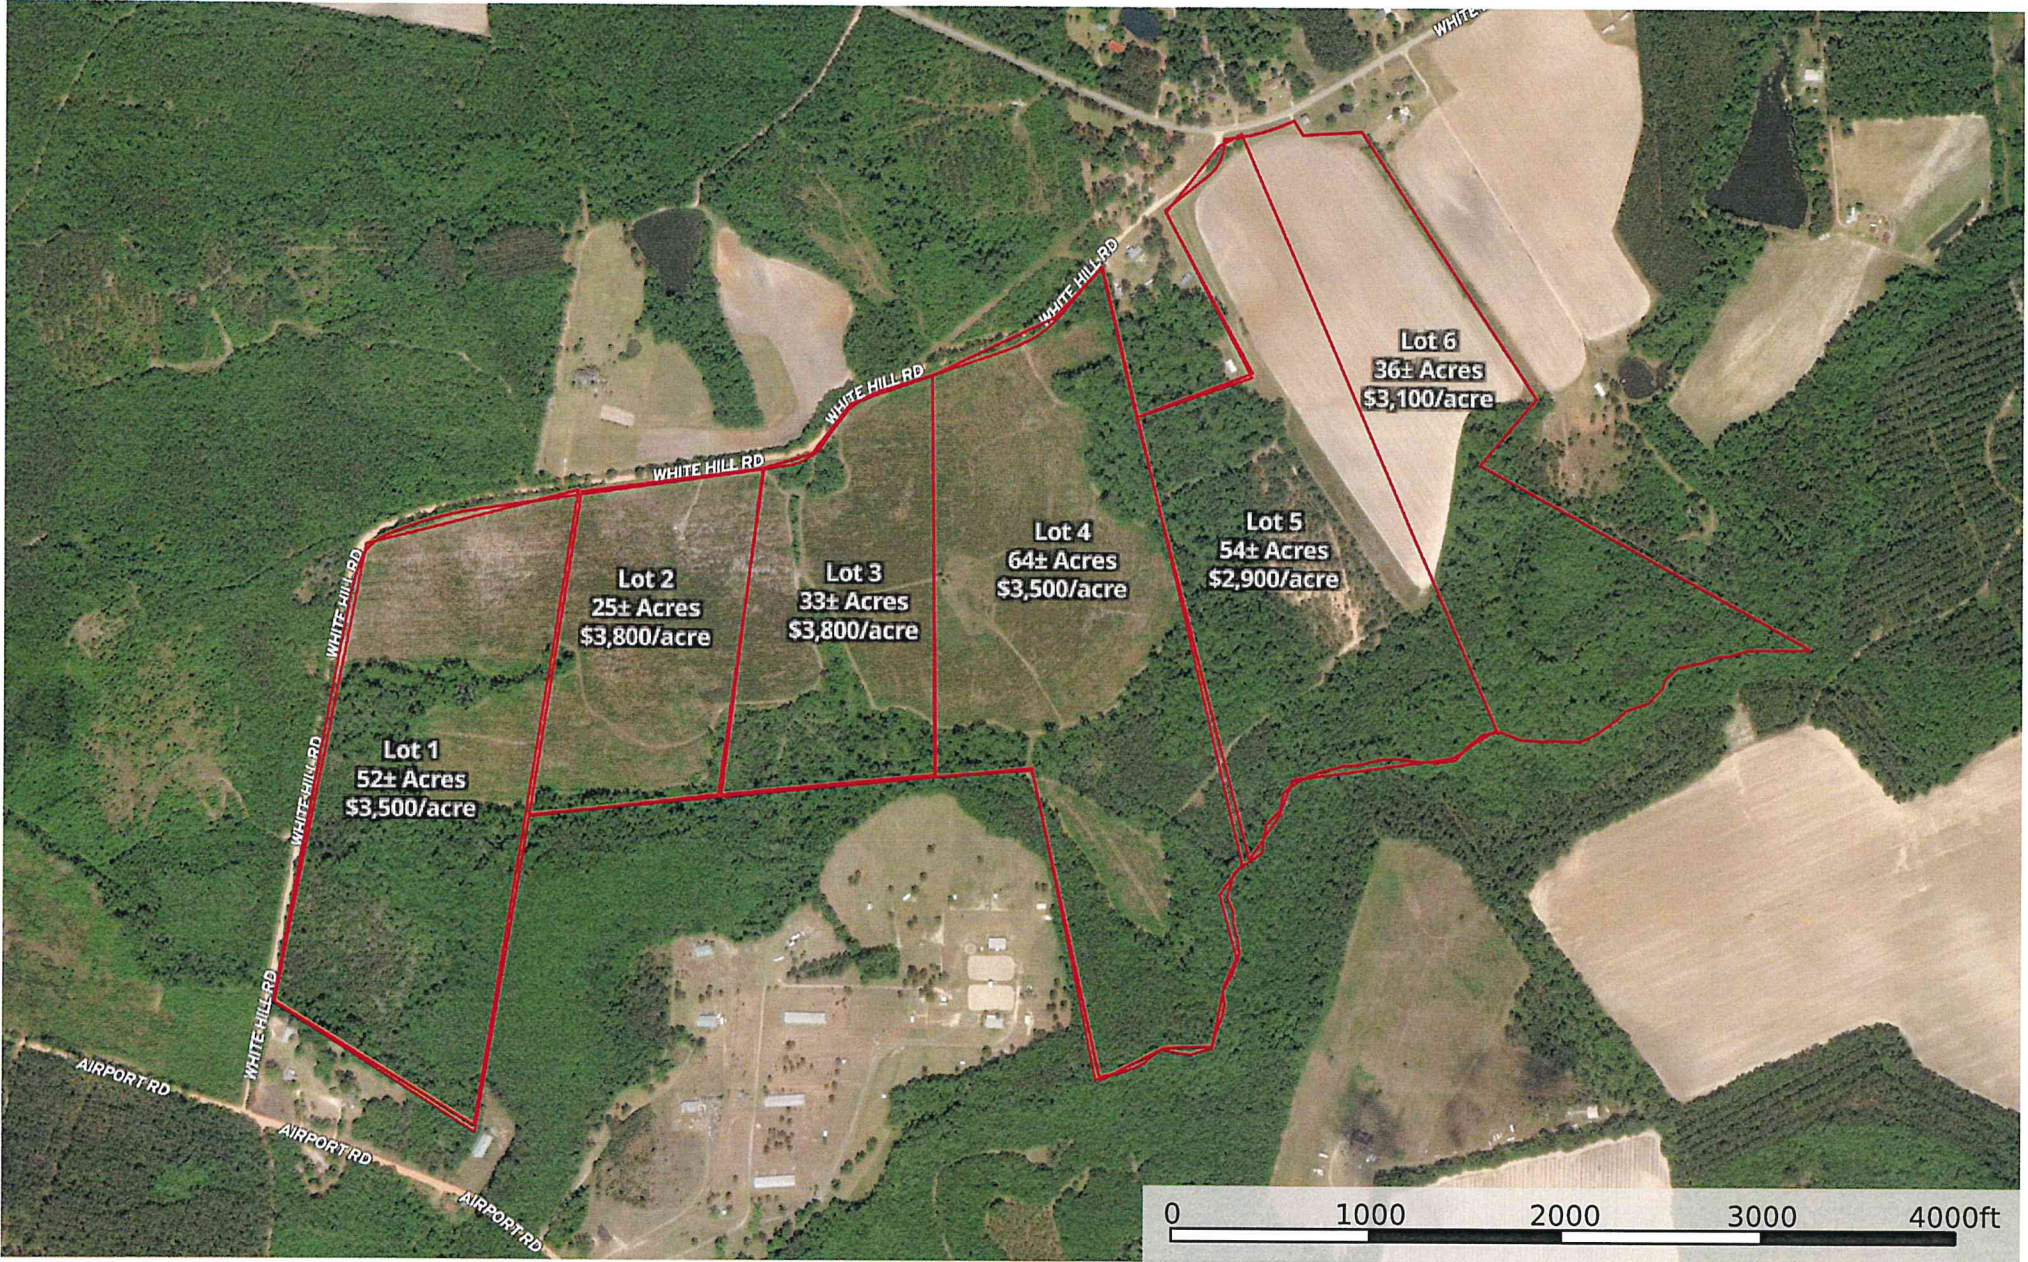

**Whitehill Rd. - Divided with prices**  
Screven County, Georgia, 264.41 AC +/-

Boundary Boundary