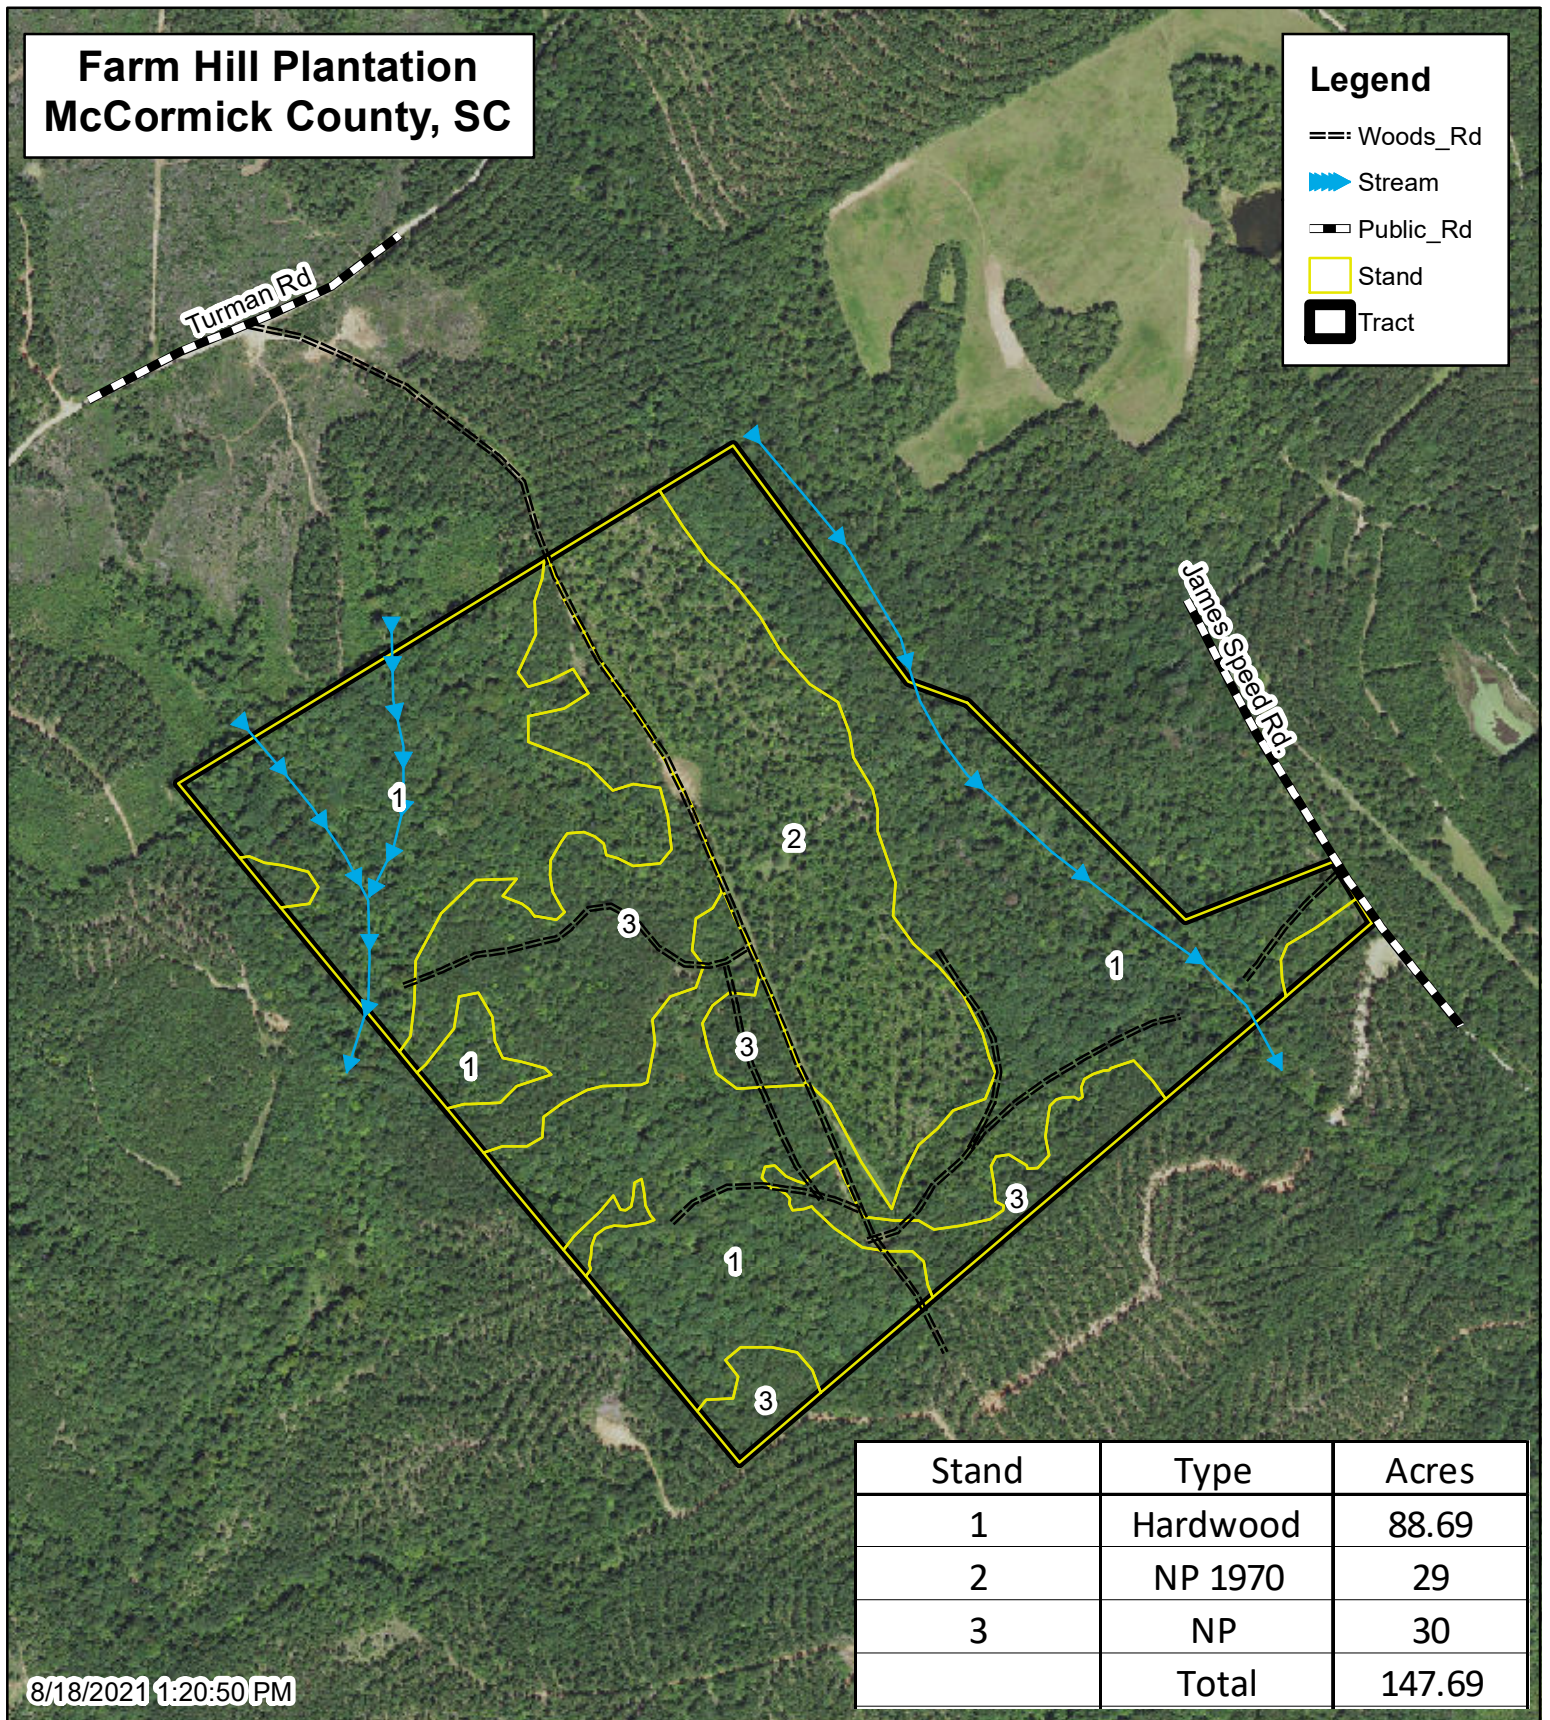

# Farm Hill Plantation McCormick County, SC

## Legend

- == Woods\_Rd
- Stream
- Public\_Rd
- Stand
- Tract

8/18/2021 1:20:50 PM

Lat, Long: 33.966976, -82.494158

1 inch = 651 feet

0 330 660 1,320 Feet

This map is considered accurate; however, no warranty is given or implied.