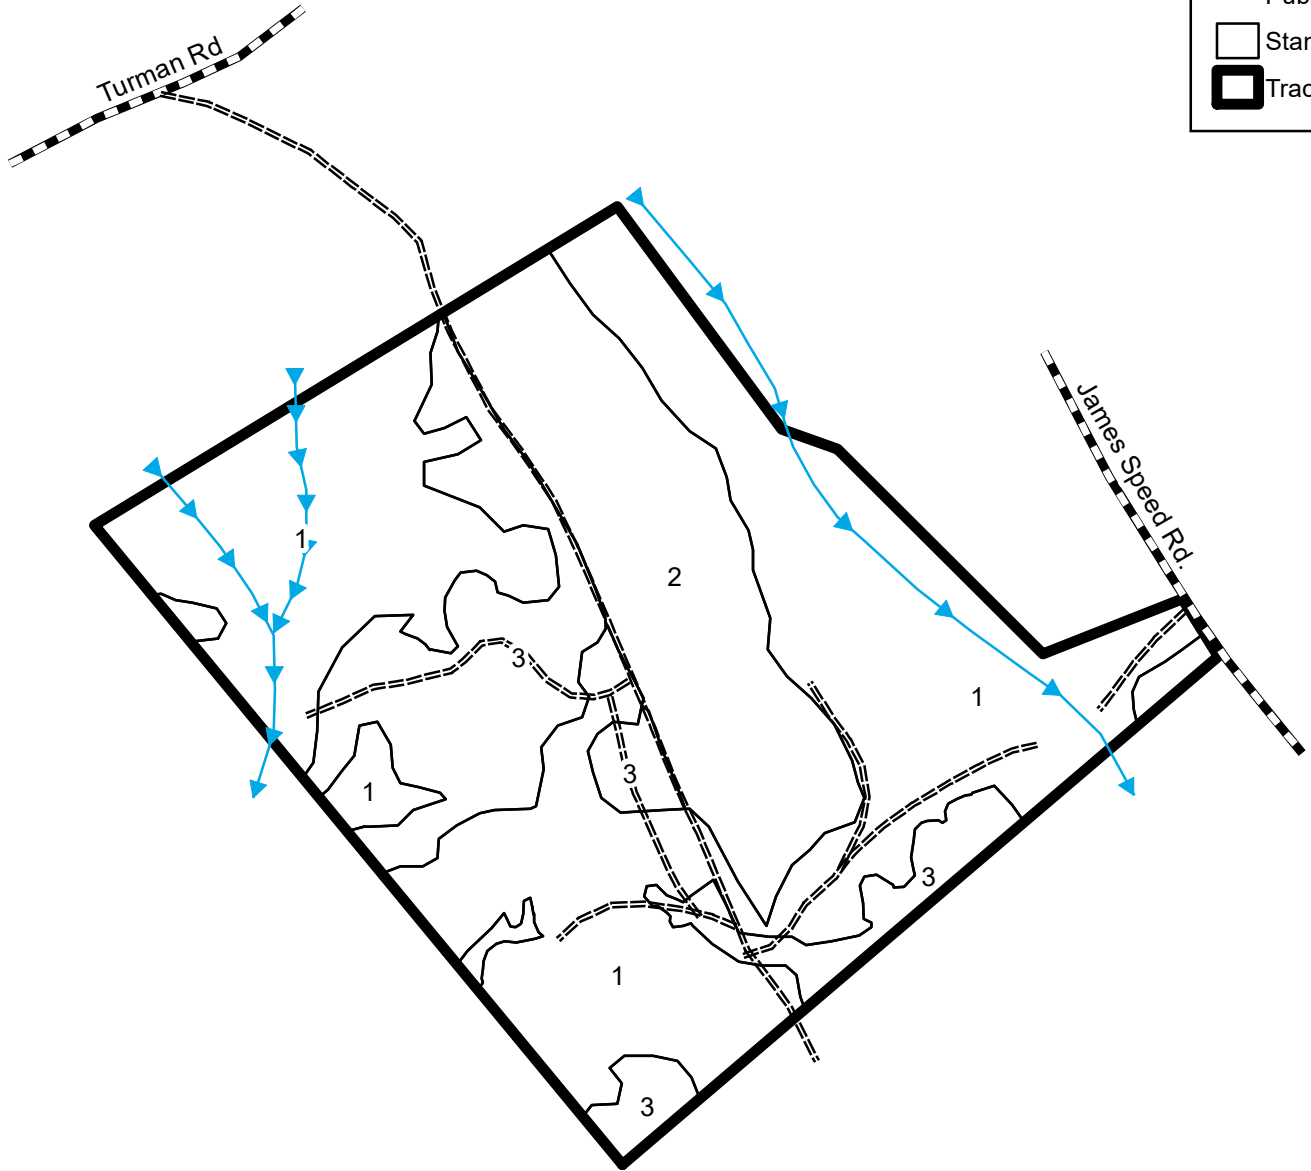

Farm Hill Plantation McCormick County, SC

Legend

- ==: Woods_Rd
- ▶ Stream
- ▬ Public_Rd
- Stand
- ▭ Tract

Stand	Type	Acres
1	Hardwood	88.69
2	NP 1970	29
3	NP	30
	Total	147.69

8/18/2021 1:11:04 PM

Lat, Long: 33.966976, -82.494158

This map is considered accurate; however, no warranty is given or implied.

864.229.0098
www.thompsonforest.com