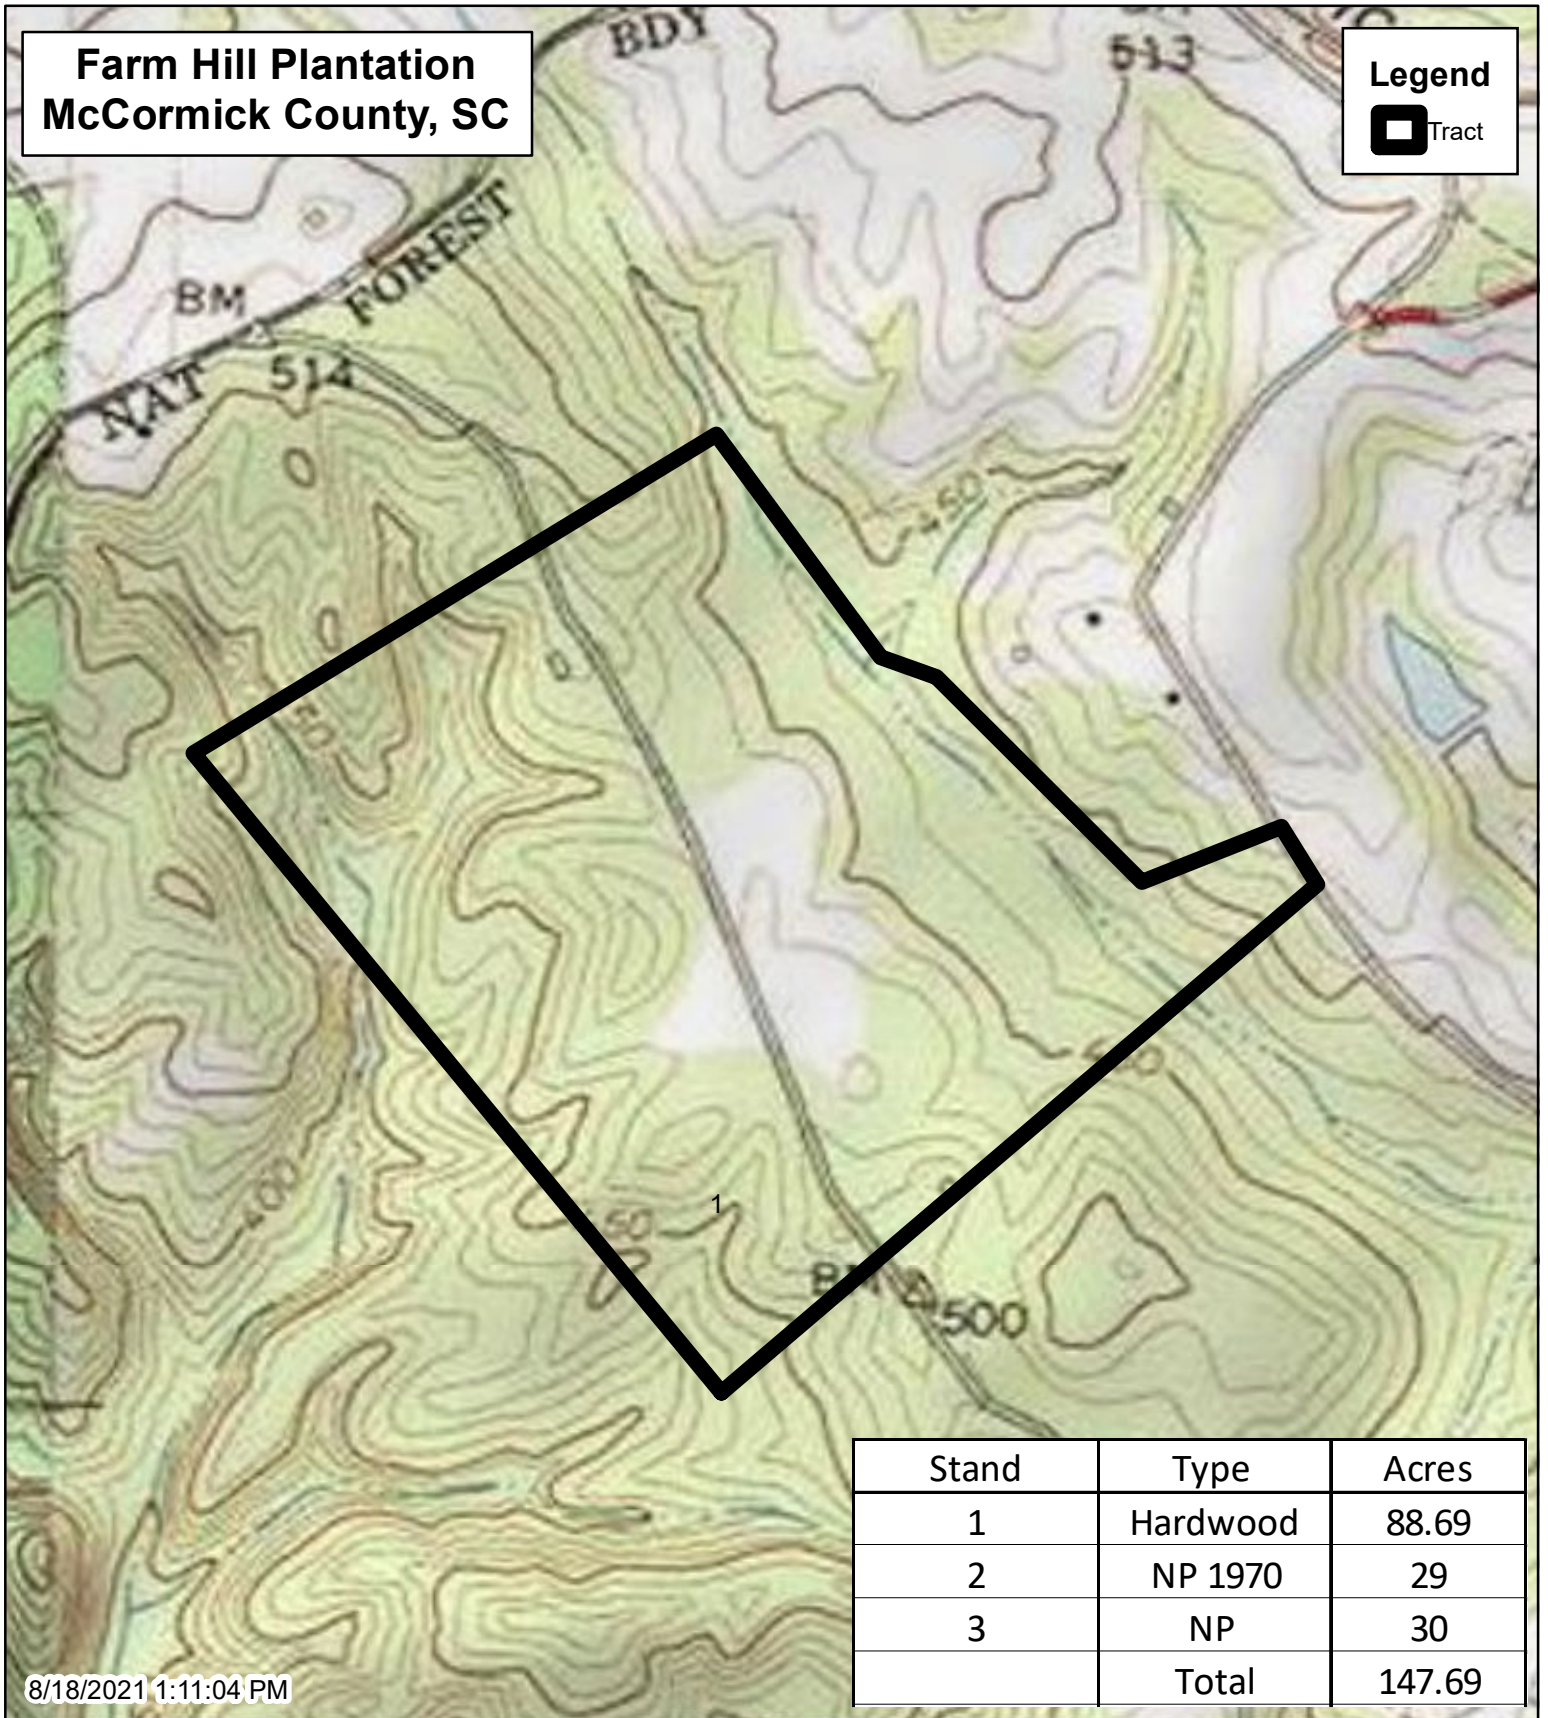

**Farm Hill Plantation
McCormick County, SC**

Legend

8/18/2021 1:11:04 PM

Lat, Long: 33.966976, -82.494158

1 inch = 691 feet
0 330 660 1,320 Feet

This map is considered accurate; however, no warranty is given or implied.